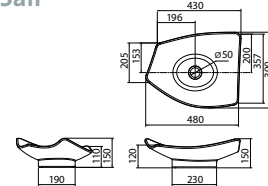

## Waschbecken

Conic

Oval T

Tide

Surf

Stream

Quadro

Sail