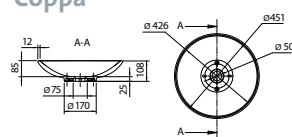

TECMA Waschbecken

Waschbecken

Coppa