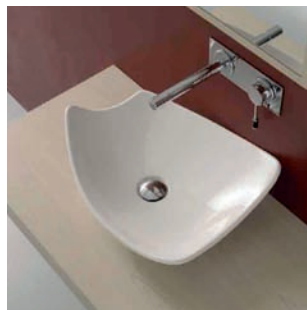

## Waschbecken

Conic

Oval T

Tide

Surf

Stream

Quadro

Sail