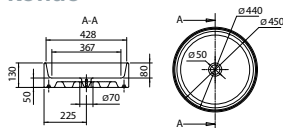

TECMA Waschbecken

Waschbecken

Rondo