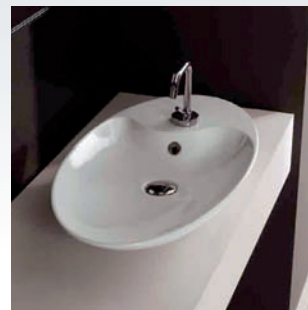

## Waschbecken

Conic

Oval T

Tide

Surf

Stream

Quadro

Sail