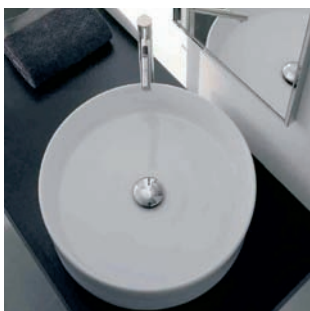

TECMA Waschbecken

Waschbecken

Coppa