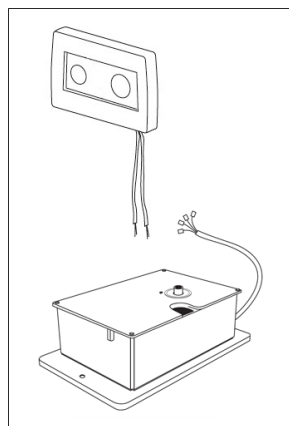

SPARE PART LIST TOILETS TECMA DESIGN AND FLEXI LINE

X-light / Privilege / Evolution / Breeze / E-Breeze / Silence Plus 2G / Elegance 2G / Silence Plus / Elegance Saninautico / Prestige

* VALID BEFORE 2015
(PLUG AND PLAY REPLACED WITH
NEW SOLENOID N. ⑥)