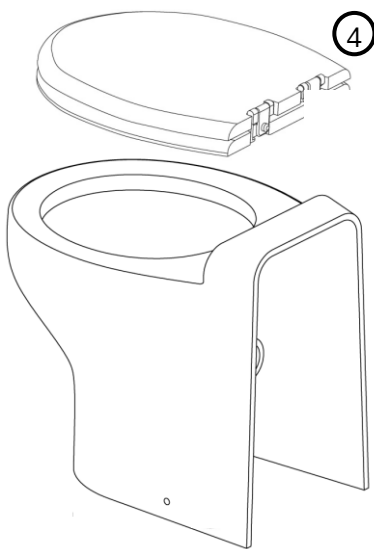

SPARE PART LIST TOILETS TECMA DESIGN AND FLEXI LINE

X-light / Privilege / Evolution / Breeze / E-Breeze / Silence Plus 2G / Elegance 2G / Silence Plus / Elegance Saninautico / Prestige

* VALID BEFORE 2015
(PLUG AND PLAY REPLACED WITH
NEW SOLENOID N. ⑥)