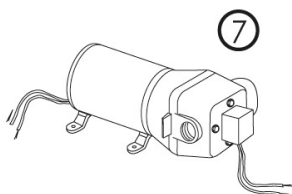

SPARE PART LIST TOILETS TECMA DESIGN AND FLEXI LINE

X-light / Privilege / Evolution / Breeze / E-Breeze / Silence Plus 2G / Elegance 2G / Silence Plus / Elegance Saninautico / Prestige

* VALID BEFORE 2015
(PLUG AND PLAY REPLACED WITH
NEW SOLENOID N. ⑥)

⑧ **
** OPTIONAL
(ONLY FOR TOILET EMBEDDED
SOLENOID INSTALLATIONS)