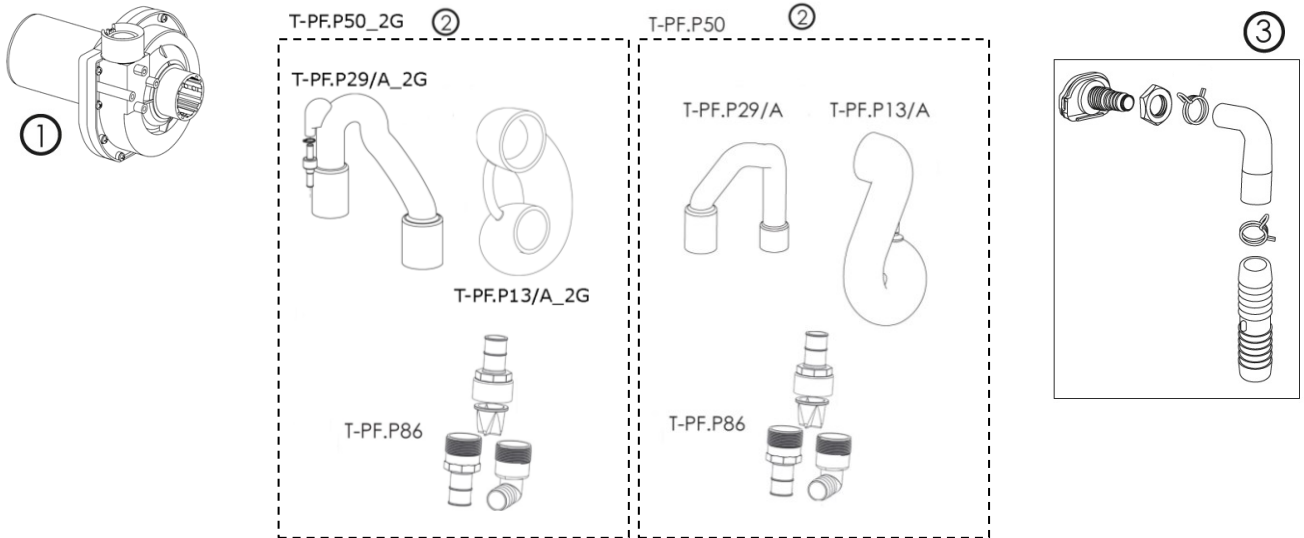

SPARE PART LIST TOILETS TECMA DESIGN AND FLEXI LINE

**X-light / Privilege / Evolution / Breeze / E-Breeze / Silence Plus 2G / Elegance 2G / Silence Plus / Elegance Saninautico / Prestige**

\* VALID BEFORE 2015  
(PLUG AND PLAY REPLACED WITH  
NEW SOLENOID N. ⑥)