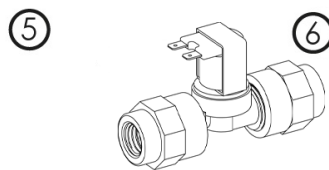

SPARE PART LIST TOILETS TECMA DESIGN AND FLEXI LINE

X-light / Privilege / Evolution / Breeze / E-Breeze / Silence Plus 2G / Elegance 2G / Silence Plus / Elegance Saninautico / Prestige

* VALID BEFORE 2015
(PLUG AND PLAY REPLACED WITH
NEW SOLENOID N. ⑥)