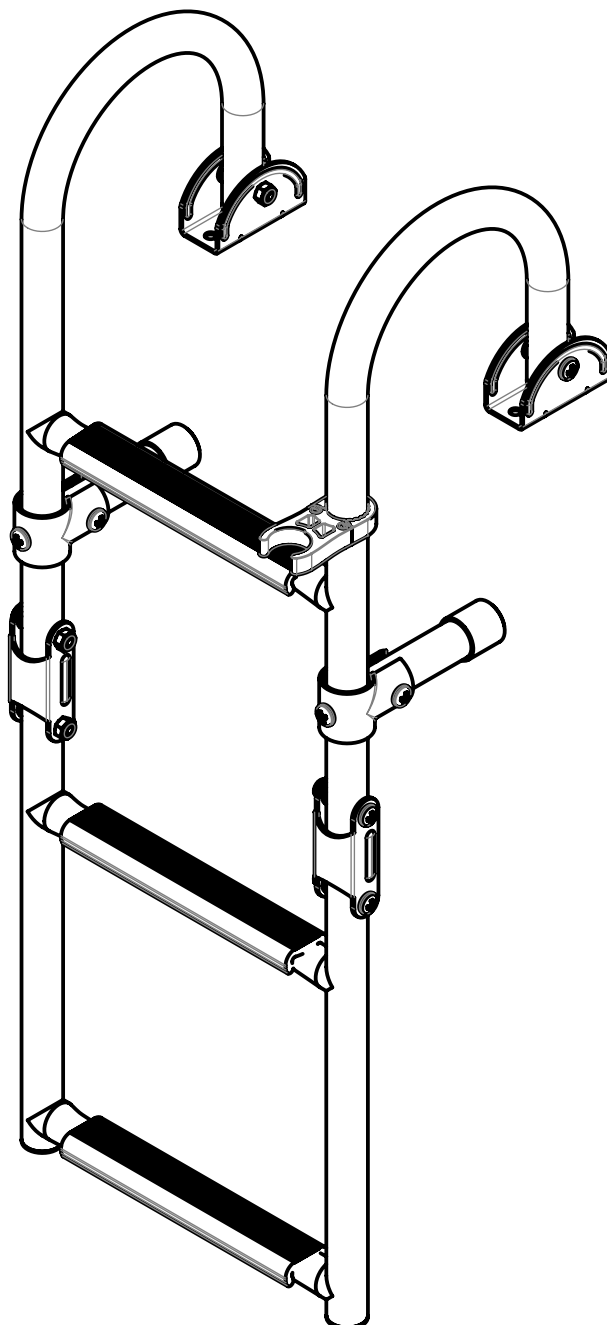

## Swim ladder, SS316, 3 steps with synthetic black grips, folding, deck mounted

### MAIN PRODUCT MATERIALS:

- METAL PARTS MADE FROM MIRROR POLISHED STAINLES STEEL
- SYNTHETIC BLACK RINGS AND END CAPS

### MAIN SPECIFICATIONS:

- 180 DEG. ROTATABE STAIRS
- 685 mm EXTENDED (TOTAL LENGTH)
- A SYNTHETIC BLACK CLIP TO LOCK THE STAIRS IN RETRACTED POSITION
- STEPS COVERED WITH BLACK SYNTHETIC GRIPS
- MAXIMUM LOAD = 175kg

# Overall Dimensions

18-15487

SLFB3A

Swim ladder, SS316, 3 steps with synthetic black grips, folding, deck mounted

- RETRACTED LENGTH: 375mm

Rev. 1.1 - 01-04-2014