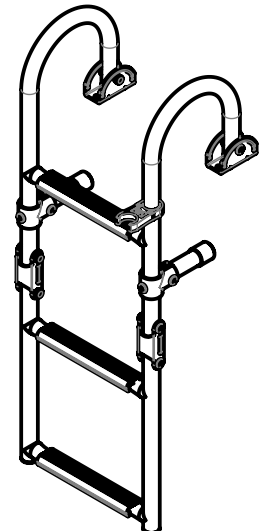

## Swim ladder, SS316, 3 steps with synthetic black grips, folding, deck mounted

### MAIN PRODUCT MATERIALS:

- METAL PARTS MADE FROM MIRROR POLISHED STAINLES STEEL
- SYNTHETIC BLACK RINGS AND END CAPS

### MAIN SPECIFICATIONS:

- 180 DEG. ROTATABE STAIRS
- 685 mm EXTENDED (TOTAL LENGTH)
- A SYNTHETIC BLACK CLIP TO LOCK THE STAIRS IN RETRACTED POSITION
- STEPS COVERED WITH BLACK SYNTHETIC GRIPS
- MAXIMUM LOAD = 175kg

# Overall Dimensions

18-15487

SLFB3A

Swim ladder, SS316, 3 steps with synthetic black grips, folding, deck mounted

- RETRACTED LENGTH: 375mm

Rev. 1.1 - 01-04-2014