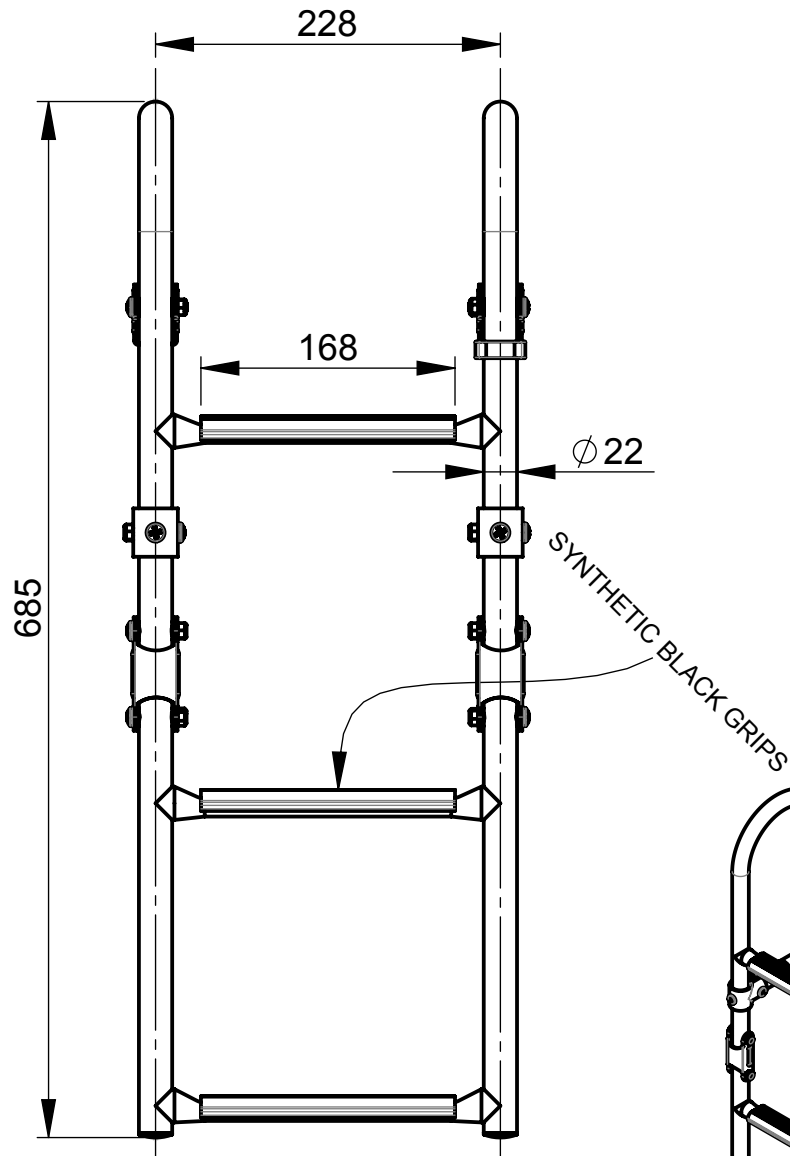

### MAIN SPECIFICATIONS:

- 180 DEG. ROTATABE STAIRS
- 685 mm EXTENDED (TOTAL LENGTH)
- A SYNTHETIC BLACK CLIP TO LOCK THE STAIRS IN RETRACTED POSITION
- STEPS COVERED WITH BLACK SYNTHETIC GRIPS
- MAXIMUM LOAD = 175kg

# Overall Dimensions

18-15487

SLFB3A

Swim ladder, SS316, 3 steps with synthetic black grips, folding, deck mounted

- RETRACTED LENGTH: 375mm

Rev. 1.1 - 01-04-2014