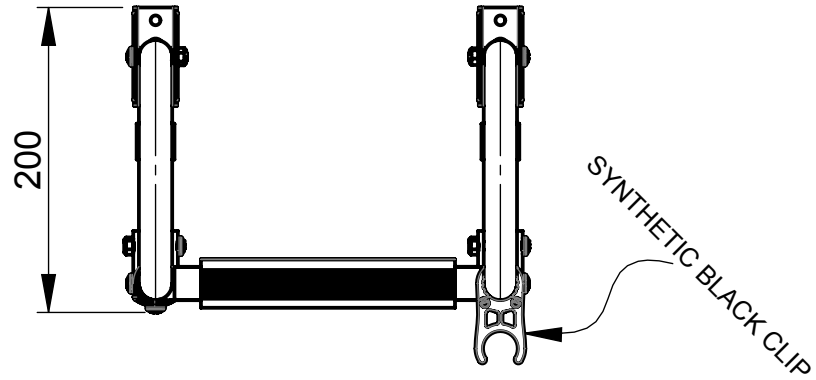

### MAIN SPECIFICATIONS:

- 180 DEG. ROTATABE STAIRS
- 685 mm EXTENDED (TOTAL LENGTH)
- A SYNTHETIC BLACK CLIP TO LOCK THE STAIRS IN RETRACTED POSITION
- STEPS COVERED WITH BLACK SYNTHETIC GRIPS
- MAXIMUM LOAD = 175kg

# Overall Dimensions

18-15487

SLFB3A

Swim ladder, SS316, 3 steps with synthetic black grips, folding, deck mounted

- RETRACTED LENGTH: 375mm

Rev. 1.1 - 01-04-2014