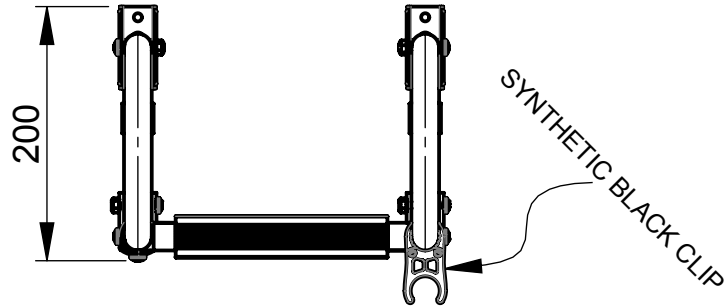

Swim ladder, SS316, 4 steps with synthetic black grips, folding, deck mounted

MAIN PRODUCT MATERIALS:

- METAL PARTS MADE FROM MIRROR POLISHED STAINLES STEEL
- SYNTHETIC BLACK RINGS AND END CAPS

MAIN SPECIFICATIONS:

- 180 DEG. ROTATABLE STAIRS
- 920 mm EXTENDED (TOTAL LENGTH)
- A SYNTHETIC BLACK CLIP TO LOCK THE STAIRS IN RETRACTED POSITION
- STEPS COVERED WITH BLACK SYNTHETIC GRIPS
- MAXIMUM LOAD = 175kg

Overall Dimensions

18-15507

SLFB4A

Swim ladder, SS316, 4 steps with synthetic black grips, folding, deck mounted

- RETRACTED LENGTH: 550mm

Rev. 1.1 - 01-04-2014