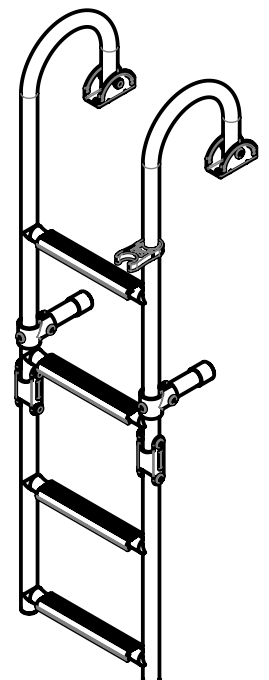

Swim ladder, SS316, 4 steps with synthetic black grips, folding, deck mounted

MAIN PRODUCT MATERIALS:

- METAL PARTS MADE FROM MIRROR POLISHED STAINLES STEEL
- SYNTHETIC BLACK RINGS AND END CAPS

MAIN SPECIFICATIONS:

- 180 DEG. ROTATABLE STAIRS
- 920 mm EXTENDED (TOTAL LENGTH)
- A SYNTHETIC BLACK CLIP TO LOCK THE STAIRS IN RETRACTED POSITION
- STEPS COVERED WITH BLACK SYNTHETIC GRIPS
- MAXIMUM LOAD = 175kg

Overall Dimensions

18-15507

SLFB4A

Swim ladder, SS316, 4 steps with synthetic black grips, folding, deck mounted

- RETRACTED LENGTH: 550mm

Rev. 1.1 - 01-04-2014