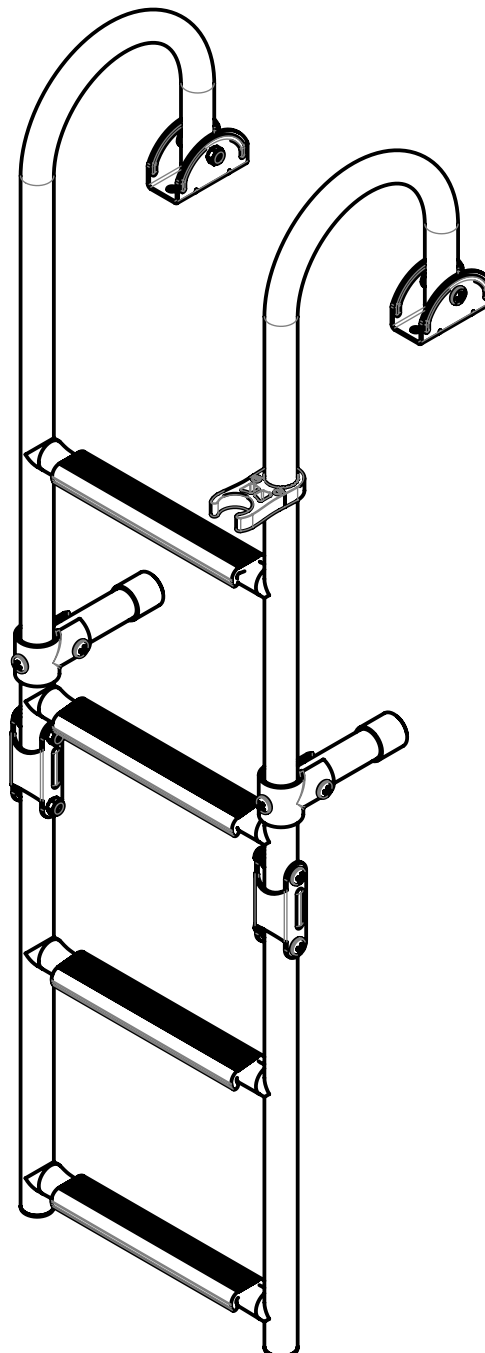

Swim ladder, SS316, 4 steps with synthetic black grips, folding, deck mounted

MAIN PRODUCT MATERIALS:

- METAL PARTS MADE FROM MIRROR POLISHED STAINLES STEEL
- SYNTHETIC BLACK RINGS AND END CAPS

MAIN SPECIFICATIONS:

- 180 DEG. ROTATABLE STAIRS
- 920 mm EXTENDED (TOTAL LENGTH)
- A SYNTHETIC BLACK CLIP TO LOCK THE STAIRS IN RETRACTED POSITION
- STEPS COVERED WITH BLACK SYNTHETIC GRIPS
- MAXIMUM LOAD = 175kg

Overall Dimensions

18-15507

SLFB4A

Swim ladder, SS316, 4 steps with synthetic black grips, folding, deck mounted

- RETRACTED LENGTH: 550mm

Rev. 1.1 - 01-04-2014