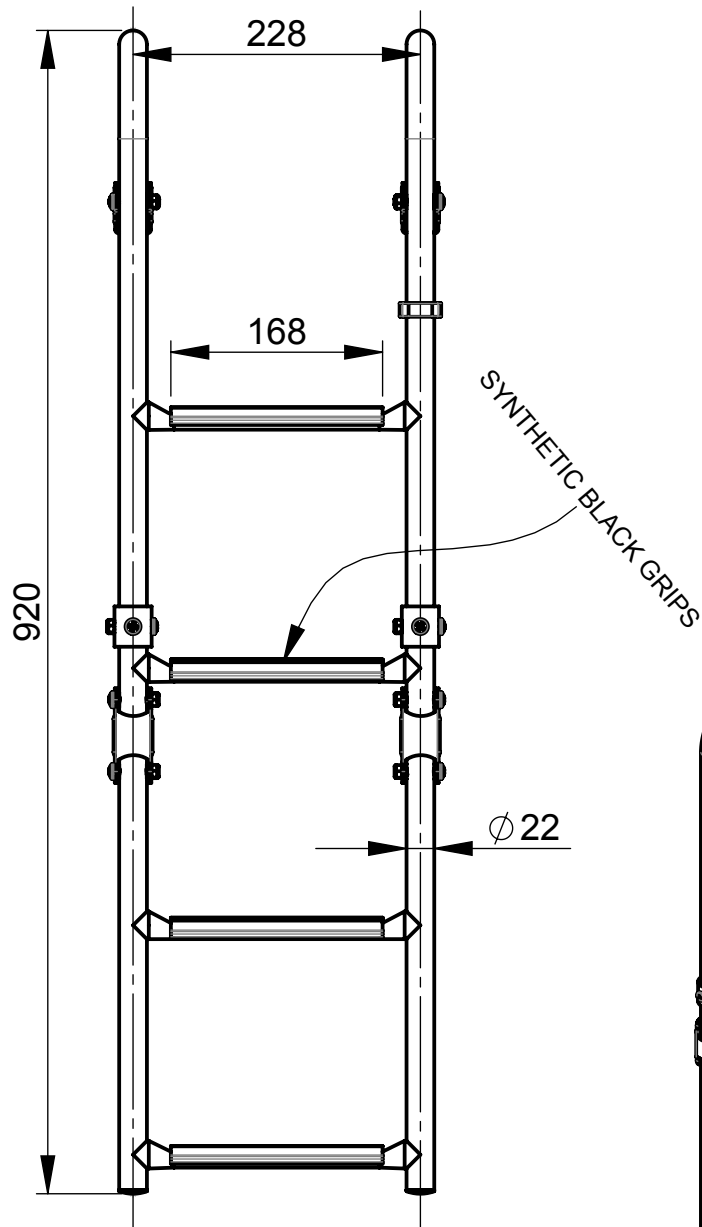

Swim ladder, SS316, 4 steps with synthetic black grips, folding, deck mounted

MAIN PRODUCT MATERIALS:

- METAL PARTS MADE FROM MIRROR POLISHED STAINLES STEEL
- SYNTHETIC BLACK RINGS AND END CAPS

MAIN SPECIFICATIONS:

- 180 DEG. ROTATABLE STAIRS
- 920 mm EXTENDED (TOTAL LENGTH)
- A SYNTHETIC BLACK CLIP TO LOCK THE STAIRS IN RETRACTED POSITION
- STEPS COVERED WITH BLACK SYNTHETIC GRIPS
- MAXIMUM LOAD = 175kg

Overall Dimensions

18-15507

SLFB4A

Swim ladder, SS316, 4 steps with synthetic black grips, folding, deck mounted

- RETRACTED LENGTH: 550mm

Rev. 1.1 - 01-04-2014