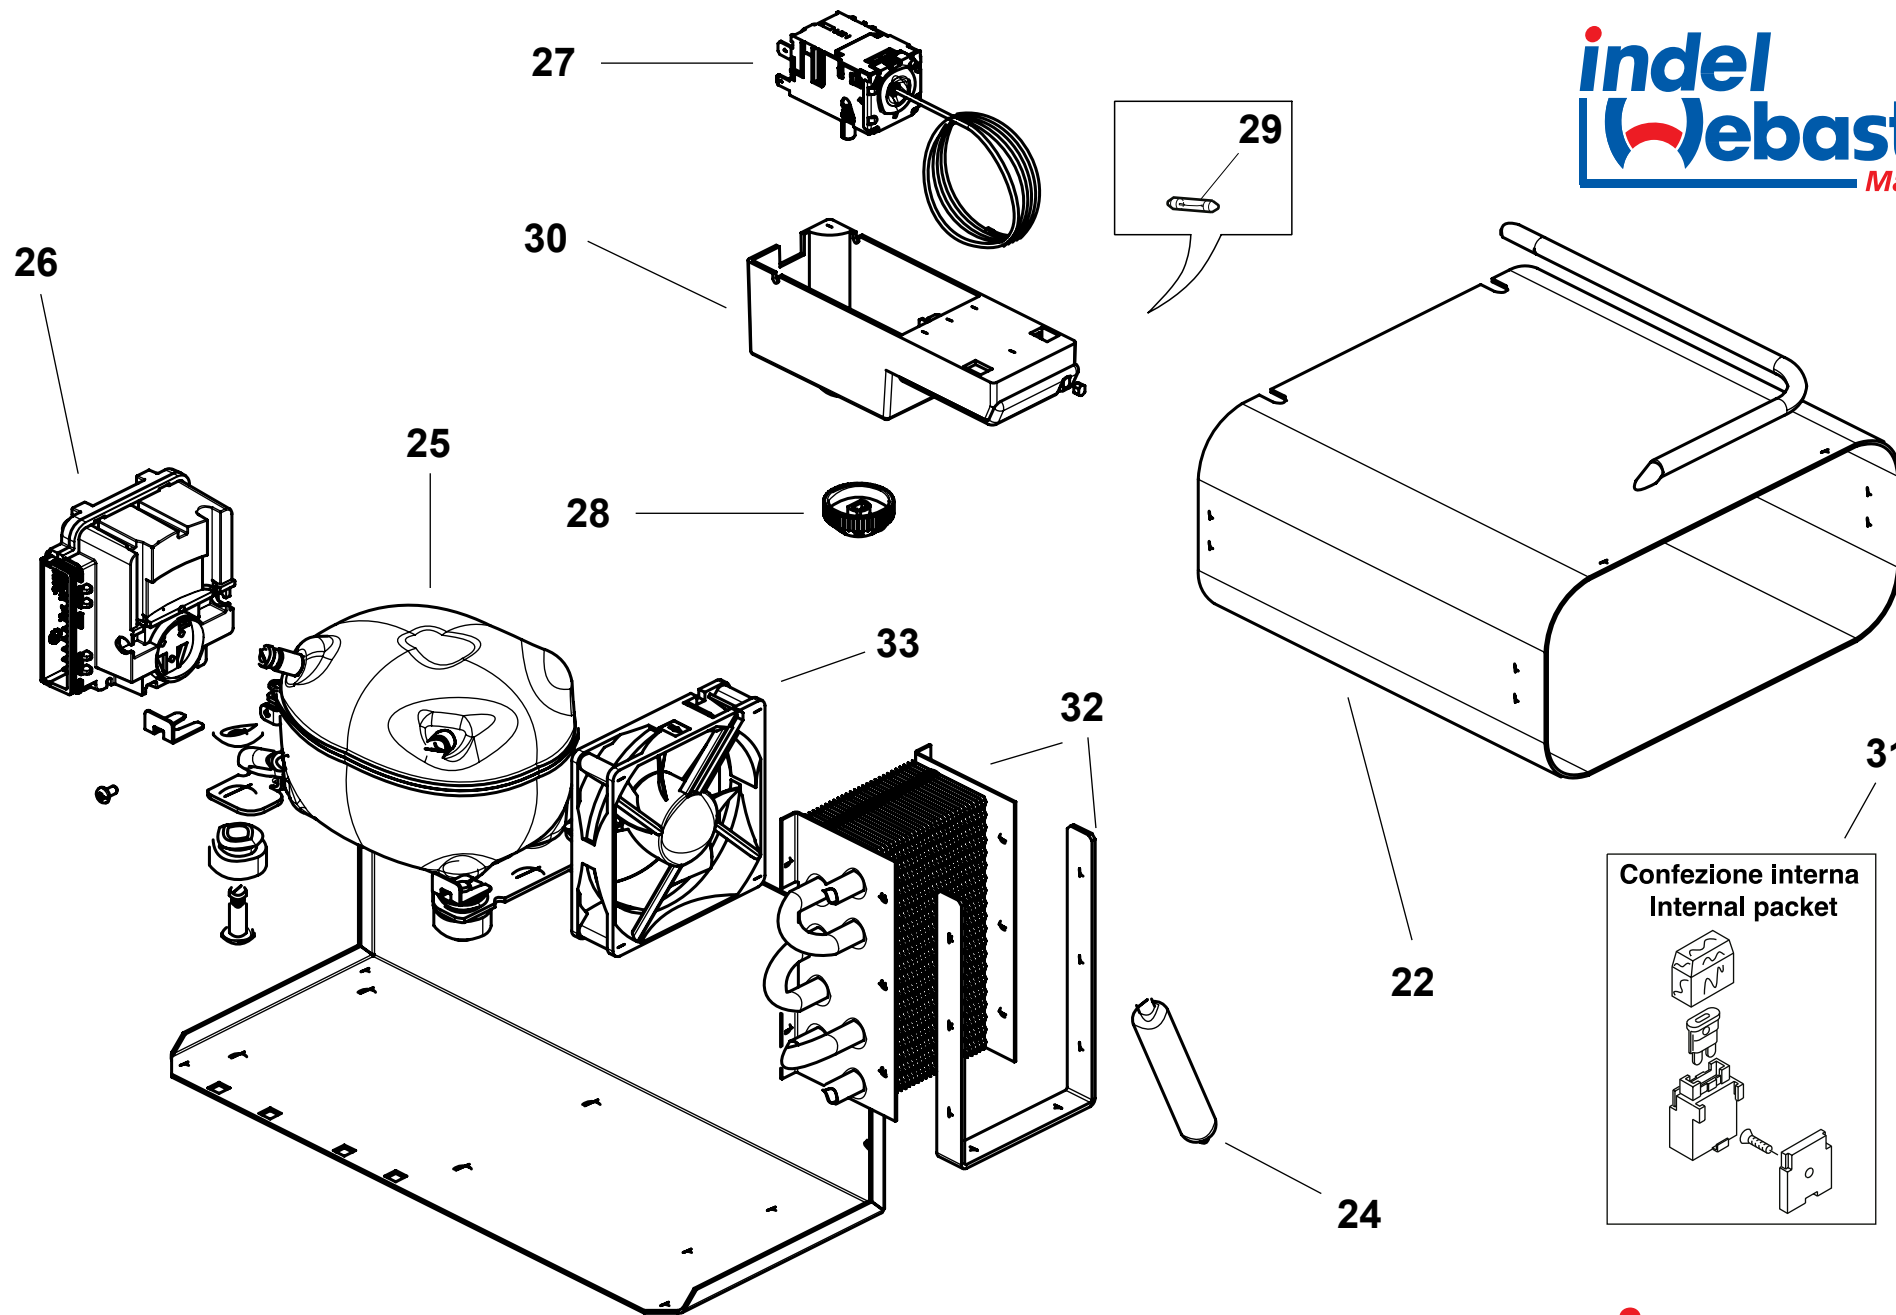

CR 42 CLEAN TOUCH - CABINET

CR 42 CLEAN TOUCH - COOLING UNIT

RICAMBI CR42 CLEAN TOUCH SPARE PARTS CR42 CLEAN TOUCH

NUMERO NUMBER	COD. ARTICOLO ITEM CODE	DESCRIZIONE ARTICOLO ITEM DESCRIPTION
1	SDF00086AB	GOMMINO ANTIURTO PER FLANGIA INOX CONFEZIONE 6PZ RUBBER BUMPER FOR INOX FRAME 6PCS
2	SBE00194AB	CERNIERA SUPERIORE CR ELEGANCE UPPER HINGE CR ELEGANCE
4	SBE00224AA	GRIGLIA INTERNA CR42 CLASSIC/ELEGANCE C. INTERNAL SHELF CR42 CLASSIC/ELEGANCE C.
5	SGC00365AA	COPERTURA EVAPORATORE PLASTICA BIANCA CR42/CR49/CR65 ELEGANCE PLASTIC COVER FOR EVAPORATOR CR42/CR49/CR65 ELEGANCE
6	SGC00294AA	PORTINA EVAPORATORE CRUISE CR42/CR49/CR65/CR85/CR130 C. & ELEGANCE EVAPORATOR DOOR CRUISE CR42/CR49/CR65/CR85/CR130 C. EL.
7	SGC00366AA	SGOCCIOLATOIO EVAPORATORE CR42/CR49/CR65 ELEGANCE DRIP TRAY FOR CR42/CR49/CR65 CHINA
8	SGC00022AA	CUBETTIERA CRUISE ICE CUBE CRUISE
9	SGB00190AA	FLANGIA 3 LATI FLUSH MOUNTING INOX CR42/CR49 CLEAN TOUCH FRAME 3-SIDE FLUSH MOUNTING INOX CR42/CR49 CLEAN TOUCH
10	SGC00448AA	PORTA INOX CLEAN TOUCH COMPLETA DI ACCESSORI PER CR42/49 COMPLETE INOX CLEAN-TOUCH DOOR FOR CR42/49
11	SGC00227AA	BALCONCINO GRANDE PORTA CRUISE 42/49 C. BIG RETAINER CRUISE 42/49 C.
12	SGC00234AA	FILONCINO PER BALCONCINO GRANDE CRUISE 42/49 C. BIG METAL RETAINER CR42/CR49 C.
13	SBE00195AB	CERNIERA INFERIORE CR ELEGANCE LOWER HINGE CR ELEGANCE
16	SGD00043AA	KIT MANIGLIA BRIGHT SILVER COMPLETA DI MOLLE E PERNI PER CR ELEGANCE HANDLE BRIGHT SILVER COMPLETE KIT WITH SPRINGS AND PIVOT CR ELEGANCE
17	SBE00211AA	STAFFA AGGANCIO TOP INOX CR ELEGANCE INOX SUPPORT BRACKET FOR TOP CR ELEGANCE
20	SGC00232AA	BALCONCINO PICCOLO PORTA CRUISE 42/49 C. SMALL RETAINER CRUISE 42/49 C.
22	SBF00118AA	EVAPORATORE CR42 CLASSIC/ ELEGANCE EVAPORATOR CR42 CLASSIC/ ELEGANCE
24	SBD00026AA	FILTRO 10gr 2V XH7 PER R134A Ø19mm foro in-out 5,0-5,1 FILTER 10gr Ø 19mm in-out 5,0-5,1
25	SBA00045DA	COMPRESSORE DANFOSS/SECOP BDMICRO SENZA CENTRALINA DANFOSS/SECOP COMPRESSOR BDMICRO WITHOUT EL. UNIT
26	SEG00043DA	CENTRALINA DANFOSS/SECOP BDMICRO VSD 12/24V ELECT. UNIT DANFOSS/SECOP BDMICRO VSD 12/24V
26	SEG00050GA	CENTRALINA SECOP BDMICRO VSD AC-DC ELECT. UNIT SECOP BDMICRO VSD AC-DC
27	SEA00092DA	TERMOSTATO CRUISE 42/49/65/85/130 C. THERMOSTAT CRUISE 42/49/65/85/130 C.
28	SEA00093AA	MANOPOLA TERMOSTATO CRUISE 42/49/65/85/130 C. THERMOSTAT KNOB CRUISE 42/49/65/85/130 C.
29	SEC00038AA	LAMPADINA LED CR49/65/85/130 ELEGANCE LED LAMP CR49/64/85/130 ELEGANCE
30	SEA00094AA	SCATOLA TERMOSTATO CRUISE 42/49/65/85/130 C. THERMOSTAT BOX CRUISE 42/49/65/85/130 C.
31	SEB00039AA	KIT PORTA-FUSIBILE 15A FUSE-KIT 15A
32	SBD00104AA	CONDENSATORE CRUISE 42/49/65 C. CRUISE 42/49/65 CONDENSER C.
33	SBG00037DA	VENTOLA 9x9 CR42/CR49/CR65 ELEGANCE FAN 9x9 CR42/CR49/CR65 ELEGANCE