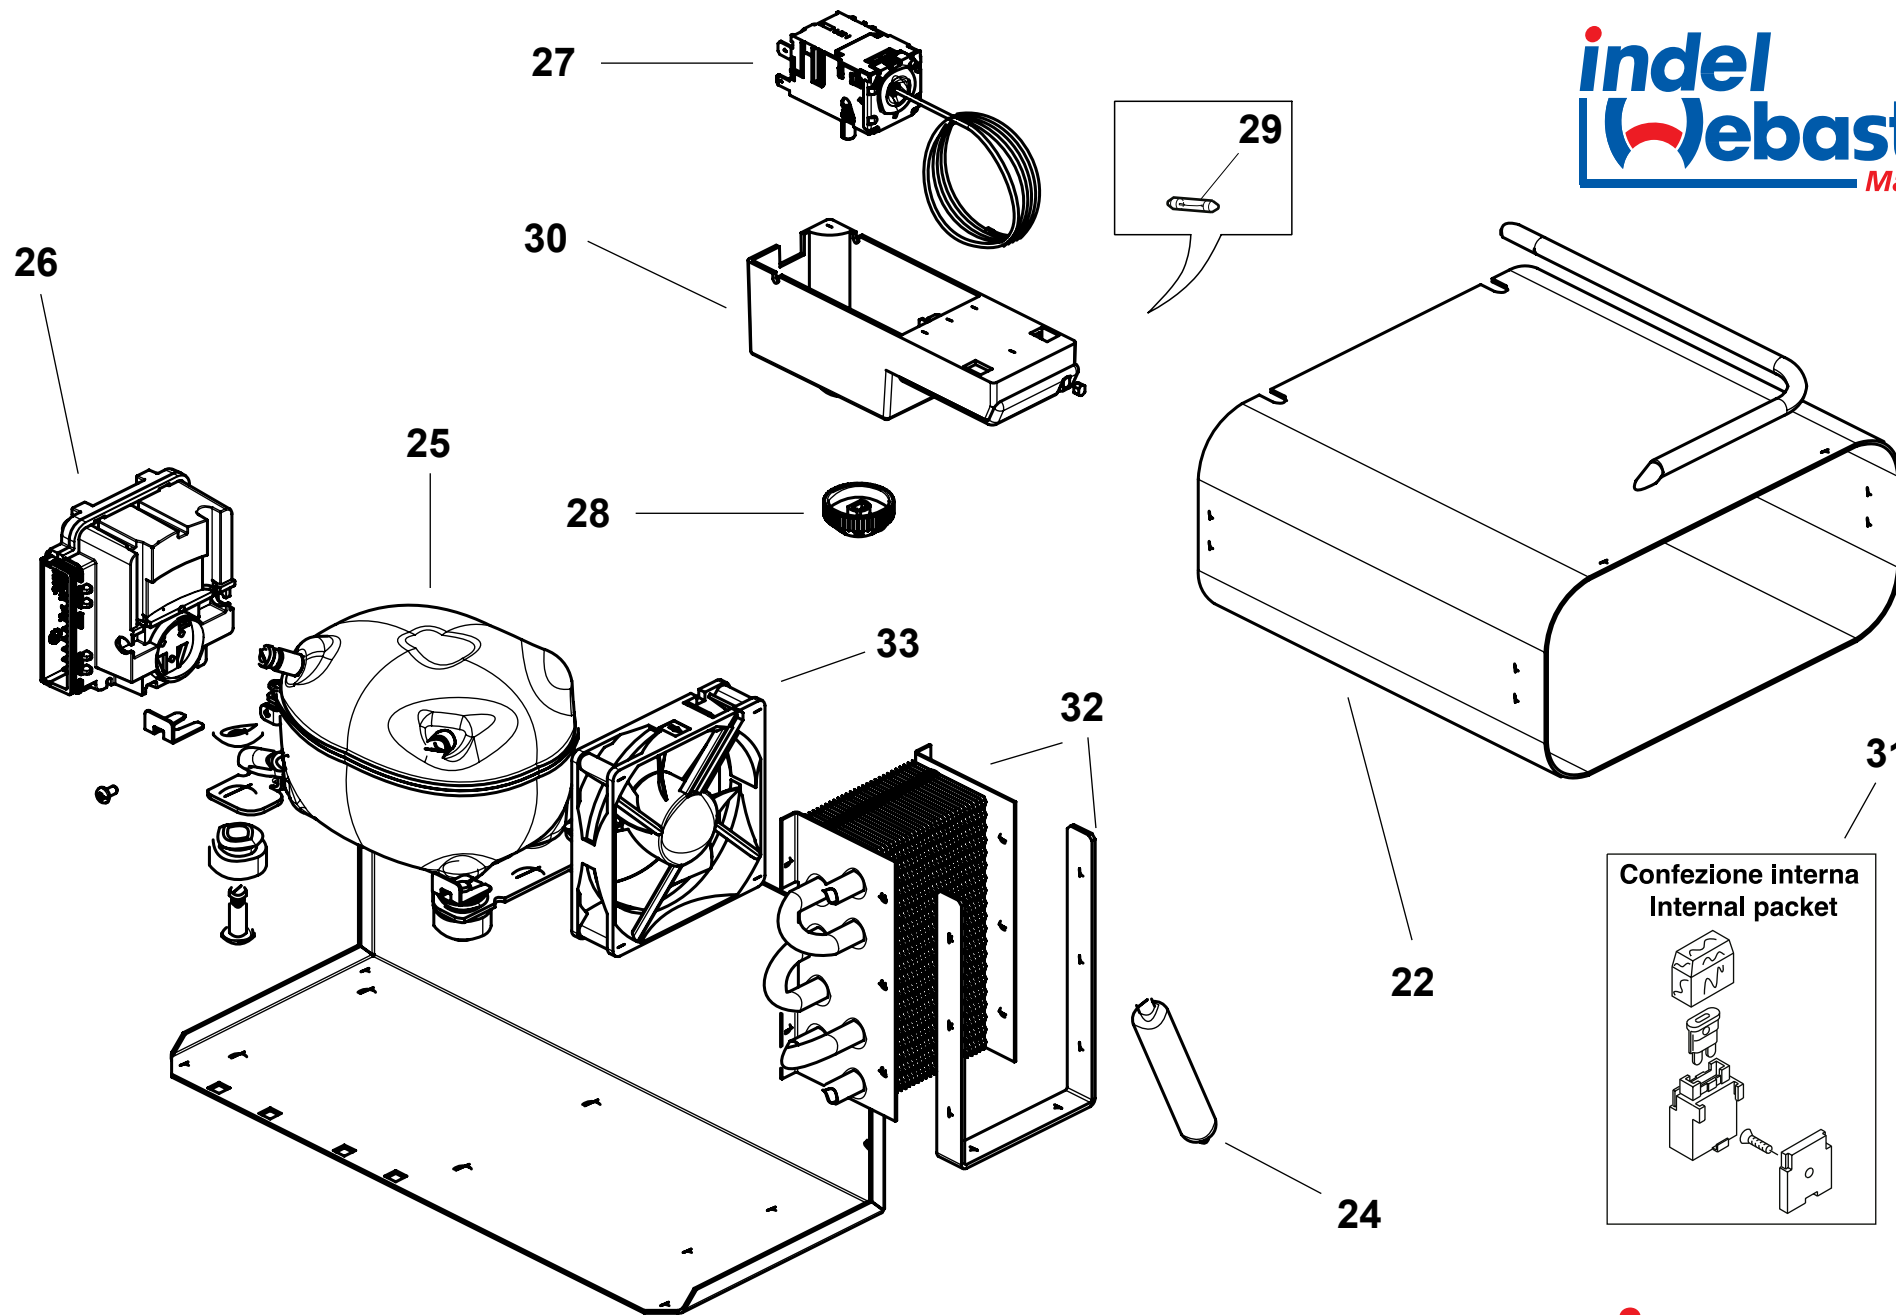

CR 42 ELEGANCE - CABINET

CR 42 ELEGANCE - COOLING UNIT

NUMERO NUMBER	COD. ARTICOLO ITEM CODE	DESCRIZIONE ARTICOLO ITEM DESCRIPTION
1	SGB00131AA	TOP BRIGHT SILVER CR42/CR49 ELEGANCE TOP BRIGHT SILVER CR42/CR49 ELEGANCE
2	SBE00194AB	CERNIERA SUPERIORE CR ELEGANCE UPPER HINGE CR ELEGANCE
4	SBE00224AA	GRIGLIA INTERNA CR42 CLASSIC/ELEGANCE C. INTERNAL SHELF CR42 CLASSIC/ELEGANCE C.
5	SGC00365AA	COPERTURA EVAPORATORE PLASTICA BIANCA CR42/CR49/CR65 ELEGANCE PLASTIC COVER FOR EVAPORATOR CR42/CR49/CR65 ELEGANCE
6	SGC00294AA	PORTINA EVAPORATORE CRUISE CR42/CR49/CR65/CR85/CR130 C. & ELEGANCE EVAPORATOR DOOR CRUISE CR42/CR49/CR65/CR85/CR130 C. EL.
7	SGC00366AA	SGOCCIOLATOIO EVAPORATORE CR42/CR49/CR65 ELEGANCE DRIP TRAY FOR CR42/CR49/CR65 CHINA
8	SGC00022AA	CUBETTIERA CRUISE ICE CUBE CRUISE
9	SGB00128AA	FLANGIA 3 LATI 3 PEZZI BRIGHT SILVER CR49 ELEGANCE FRAME 3 PIECES 3 SIDES CR49 ELEGANCE BRIGHT SILVER
10	SGC00362AA	PORTA COMPLETA DI ACCESSORI E PANNELLI BRIGHT SILVER CR42/CR49 ELEGANCE COMPLETE DOOR CR42/CR49 ELEGANCE DOOR PANELS BRIGHT SILVER
11	SGC00227AA	BALCONCINO GRANDE PORTA CRUISE 42/49 C. BIG RETAINER CRUISE 42/49 C.
12	SGC00234AA	FILONCINO PER BALCONCINO GRANDE CRUISE 42/49 C. BIG METAL RETAINER CR42/CR49 C.
13	SBE00195AB	CERNIERA INFERIORE CR ELEGANCE LOWER HINGE CR ELEGANCE
14	SGE00015AA	KIT CORNICI FISSAGGIO PANNELLO CR42/CR49 ELEGANCE NR. 5 SET COMPLETI KIT FRAME DOOR FOR FIXING PANEL CR42/CR49 ELEGANCE NR. 5 SET COMPLETE
15	SGA00158AA	PANNELLO PORTA + PANNELLINO MANIGLIA BRIGHT SILVER CR42/CR49 ELEGANCE DOOR PANEL + HANDLE PANEL BRIGHT SILVER CR42/CR49 ELEGANCE
16	SGD00043AA	KIT MANIGLIA BRIGHT SILVER COMPLETA DI MOLLE E PERNI PER CR ELEGANCE HANDLE BRIGHT SILVER COMPLETE KIT WITH SPRINGS AND PIVOT CR ELEGANCE
17	SBE00211AA	STAFFA AGGANCIAMENTO TOP INOX CR ELEGANCE INOX SUPPORT BRACKET FOR TOP CR ELEGANCE
20	SGC00232AA	BALCONCINO PICCOLO PORTA CRUISE 42/49 C. SMALL RETAINER CRUISE 42/49 C.
22	SBF00118AA	EVAPORATORE CR42 CLASSIC/ ELEGANCE EVAPORATOR CR42 CLASSIC/ ELEGANCE
24	SBD00026AA	FILTRO 10gr 2V XH7 PER R134A Ø19mm foro in-out 5,0-5,1 FILTER 10gr Ø 19mm in-out 5,0-5,1
25	SBA00045DA	COMPRESSORE DANFOSS/SECOP BDMICRO SENZA CENTRALINA DANFOSS/SECOP COMPRESSOR BDMICRO WITHOUT EL. UNIT
26	SEG00043DA	CENTRALINA DANFOSS/SECOP BDMICRO VSD 12/24V ELECT. UNIT DANFOSS/SECOP BDMICRO VSD 12/24V
26	SEG00050GA	CENTRALINA SECOP BDMICRO VSD AC-DC ELECT. UNIT SECOP BDMICRO VSD AC-DC
27	SEA00092DA	TERMOSTATO CRUISE 42/49/65/85/130 C. THERMOSTAT CRUISE 42/49/65/85/130 C.
28	SEA00093AA	MANOPOLA TERMOSTATO CRUISE 42/49/65/85/130 C. THERMOSTAT KNOB CRUISE 42/49/65/85/130 C.
29	SEC00038AA	LAMPADINA LED CR49/65/85/130 ELEGANCE LED LAMP CR49/64/85/130 ELEGANCE
30	SEA00094AA	SCATOLA TERMOSTATO CRUISE 42/49/65/85/130 C. THERMOSTAT BOX CRUISE 42/49/65/85/130 C.
31	SEB00039AA	KIT PORTA-FUSIBILE 15A FUSE-KIT 15A
32	SBD00104AA	CONDENSATORE CRUISE 42/49/65 C. CRUISE 42/49/65 CONDENSER C.
33	SBG00037DA	VENTOLA 9x9 CR42/CR49/CR65 ELEGANCE FAN 9x9 CR42/CR49/CR65 ELEGANCE
34	SGF00026AA	INSERTO PLASTICA POSIZIONE VENTILAZIONE/CHIUSURA CR ELEGANCE PLASTIC INSERT VENTILATION/CLOSING POSITION CR ELEGANCE