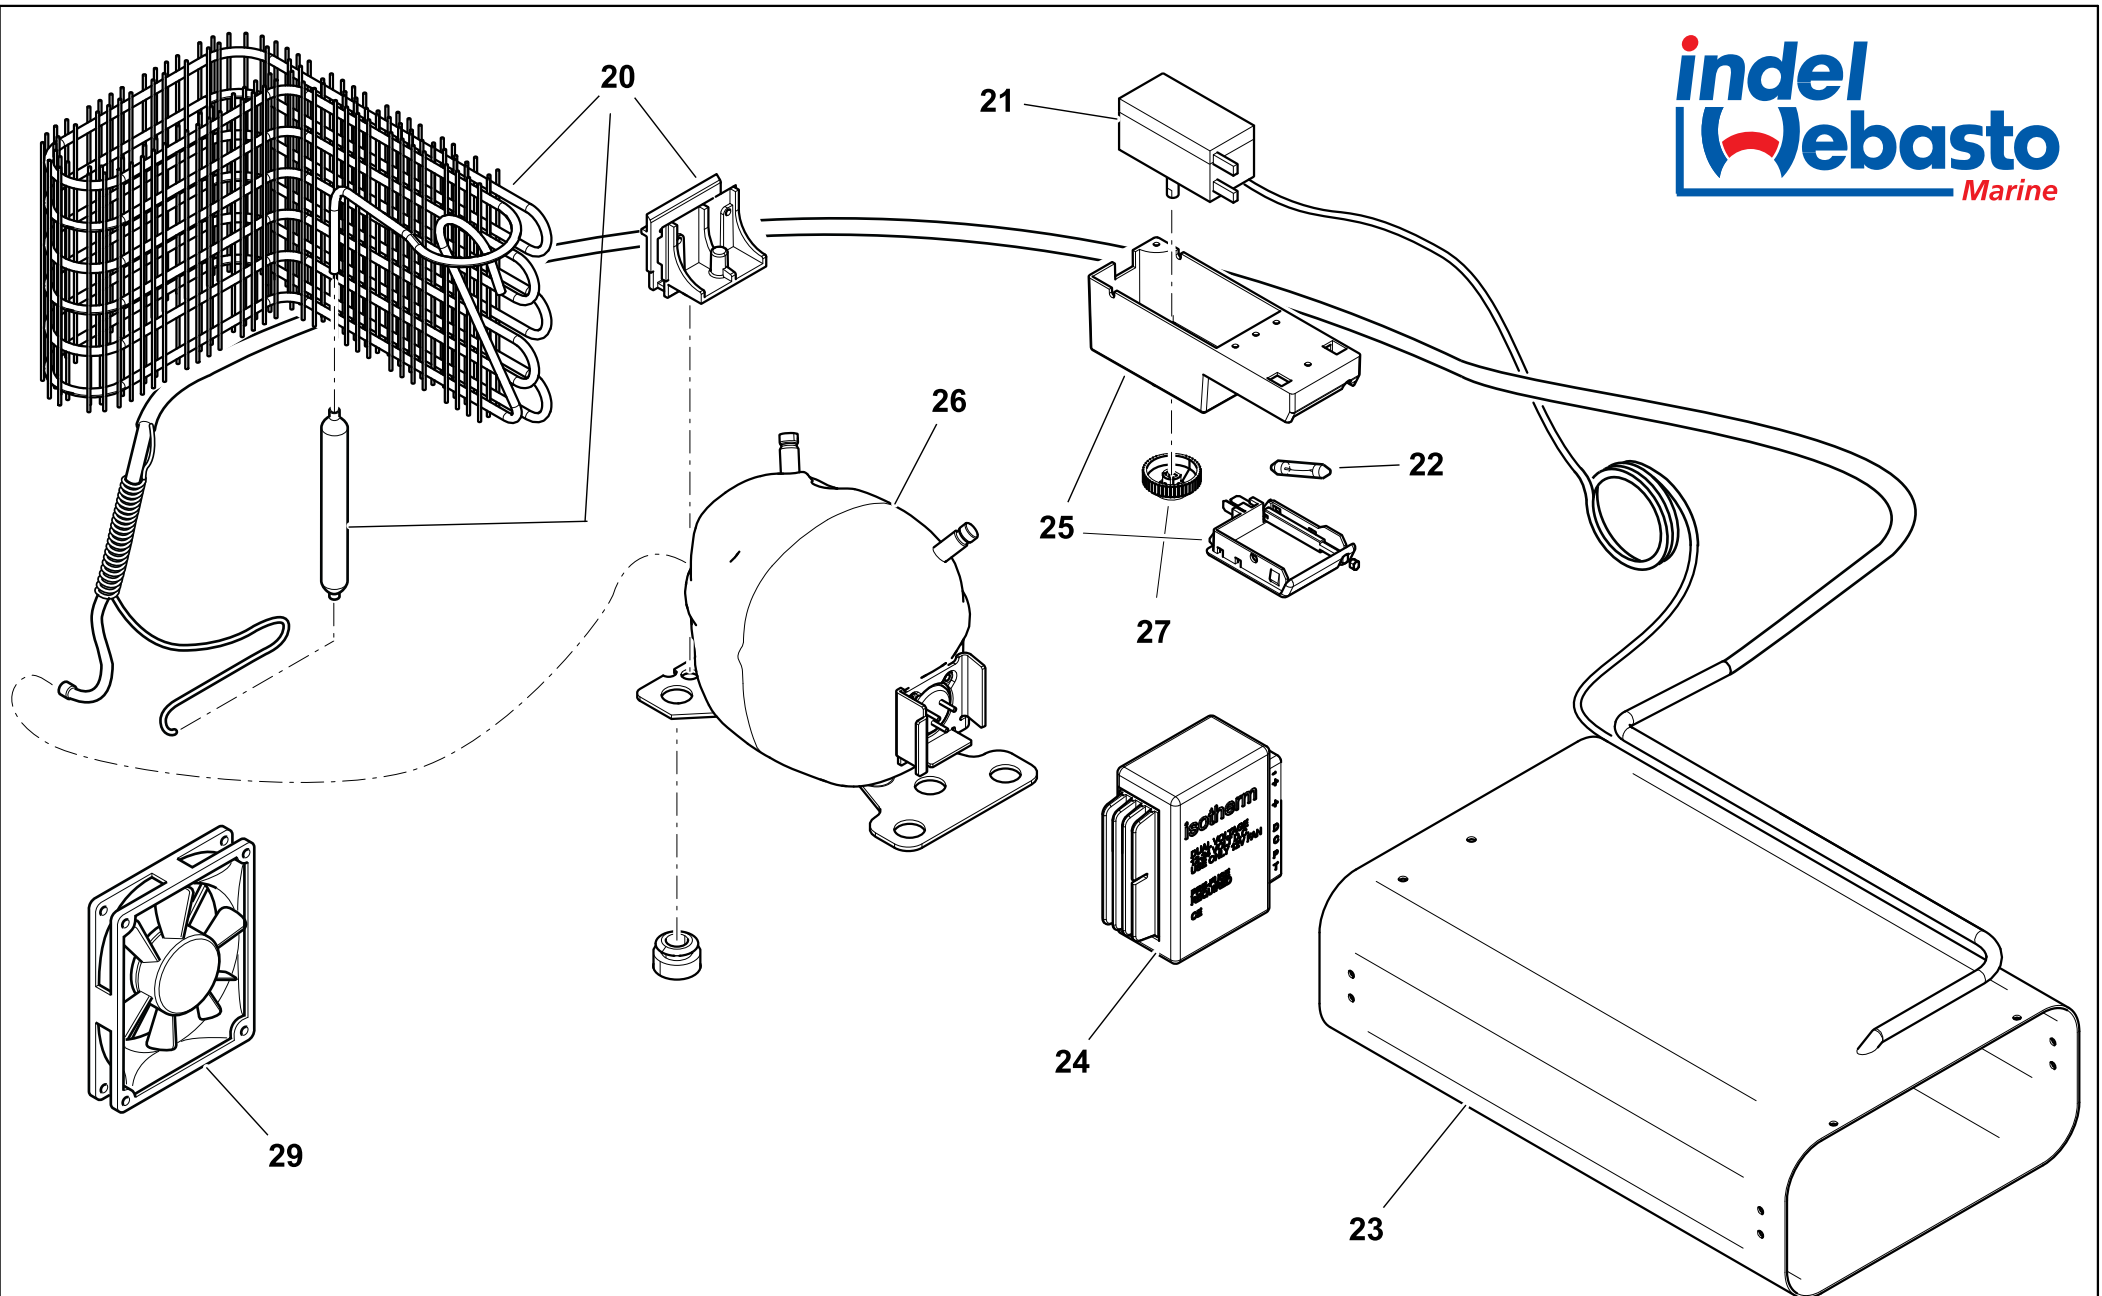

CR 85 ELEGANCE - CABINET

CR 85 ELEGANCE - COOLING UNIT

NUMERO NUMBER	COD. ARTICOLO ITEM CODE	DESCRIZIONE ARTICOLO ITEM DESCRIPTION
1	SGB00133AA	TOP BRIGHT SILVER CR85 ELEGANCE TOP BRIGHT SILVER CR85 ELEGANCE
2	SBE00194AA	CERNIERA SUPERIORE CR ELEGANCE UPPER HINGE CR ELEGANCE
3	SGC00302AA	COPERTURA EVAPORATORE PLASTICA BIANCA CR85/CR130 C. PLASTIC COVER FOR EVAPORATOR CR85/CR130 C.
4	SGC00291AA	GRIGLIA PICCOLA SUPERIORE CR85 C. SMALL UPPER SHELF CR85 C.
5	SGC00292AA	SGOCCIOLATOIO EVAPORATORE CR85/CR130 C. DRIP TRAY FOR CR85/CR130 C.
6	SGC00034AA	GRIGLIA INTERNA CR85 SHELF CR85
7	SBE00196AA	STAFFA SOSTEGNO PORTA PLASTICA NERA CR ELEGANCE SUPPORT BRACKET DOOR CR ELEGANCE
8	SGC00071AA	FILONCINO METALLO PER BALCONCINO CR85 METAL RETAINER CR85
9	SGC00293AA	BALCONCINO CONTROPORTA PLASTICA CON FERMI CR85 C. PLASTIC RETAINER WITH SHELTER CR85 C.
10	SGC00368AA	PORTA COMPLETA DI ACCESSORI E PANNELLI BRIGHT SILVER CR85 ELEGANCE COMPLETE DOOR CR85 ELEGANCE DOOR PANELS BRIGHT SILVER
11	SGC00294AA	PORTINA EVAPORATORE CRUISE CR49/CR65/CR85/CR130 C. & ELEGANCE EVAPORATOR DOOR CRUISE CR49/CR65/CR85/CR130 C. EL.
12	SGE00017AA	KIT CORNICI FISSAGGIO PANNELLO PORTA CR85 ELEGANCE KIT FRAME DOOR FOR FIXING PANEL CR85 ELEGANCE
13	SGD00043AA	KIT MANIGLIA BRIGHT SILVER COMPLETA DI MOLLE E PERNI PER CR49/65/85/130 ELEGANCE HANDLE BRIGHT SILVER COMPLETE KIT WITH SPRINGS AND PIVOT CR49/65/85/130 ELEGANCE
14	SGA00160AA	KIT PANNELLO PORTA CR85 ELEGANCE SILVER 595*459,5mm DOOR KIT PANEL CR85 ELEGANCE SILVER
15	SBE00195AA	CERNIERA INFERIORE CR ELEGANCE LOWER HINGE CR ELEGANCE
19	SGB00146AA	FLANGIA 3 LATI 3 PEZZI BRIGHT SILVER CR85 ELEGANCE 3-SIDE FRAME 3-PARTS BRIGHT SILVER CR85 ELEGANCE
20	SBD00122AA	KIT CONDENSATORE PER CRUISE C. CONDENSATOR KIT FOR CRUISE C.
21	SEA00092DA	TERMOSTATO CRUISE 49/65/85/130 C. THERMOSTAT CRUISE 49/65/85/130 C.
22	SEC00030AA	LAMPADINA LED CR49/65/85/130 ELEGANCE LED LAMP CR49/64/85/130 ELEGANCE
23	SBF00105AA	EVAPORATORE CR85/130 C. EVAPORATOR FOR CR85/130 C.
24	SEG00002DA	CENTRALINA DANFOSS 101N0210 BD35/50F 12/24V ELECTRICAL UNIT DANF. 101N0210 BD35/50F 12/24V
24	SEG00030GA	CENTRALINA DANFOSS B35F/BD50F AC/DC 12/24V-115/230V ELECT. UNIT DANFOSS BD35F/50FAC/DC 12/24V-115/230V
25	SEC00004DA	PLAFONIERA COMPLETA 12/24V C. INTERNAL LIGHT KIT 12-24V C.
26	SBA00002DA	COMPRESSORE BD35F SENZA CENTRALINA DANFOSS COMPRESSOR BD35F 12/24V NO ELECTRICAL UNIT
27	SEA00093AA	MANOPOLA TERMOSTATO CRUISE 49/65/85/130 C. THERMOSTAT KNOB CRUISE 49/65/85/130 C.
28	SGC00022AA	CUBETTIERA CRUISE ICE CUBE CRUISE
29	SBG00005BA	VENTOLA CABLATA 12V LOW SPEED FAN 12V LOW SPEED FOR COMPACT AND CRUISE
30	SGF00026AA	INSERTO PLASTICA POSIZIONE VENTILAZIONE/CHIUSURA CR ELEGANCE PLASTIC INSERT VENTILATION/CLOSING POSITION CR ELEGANCE