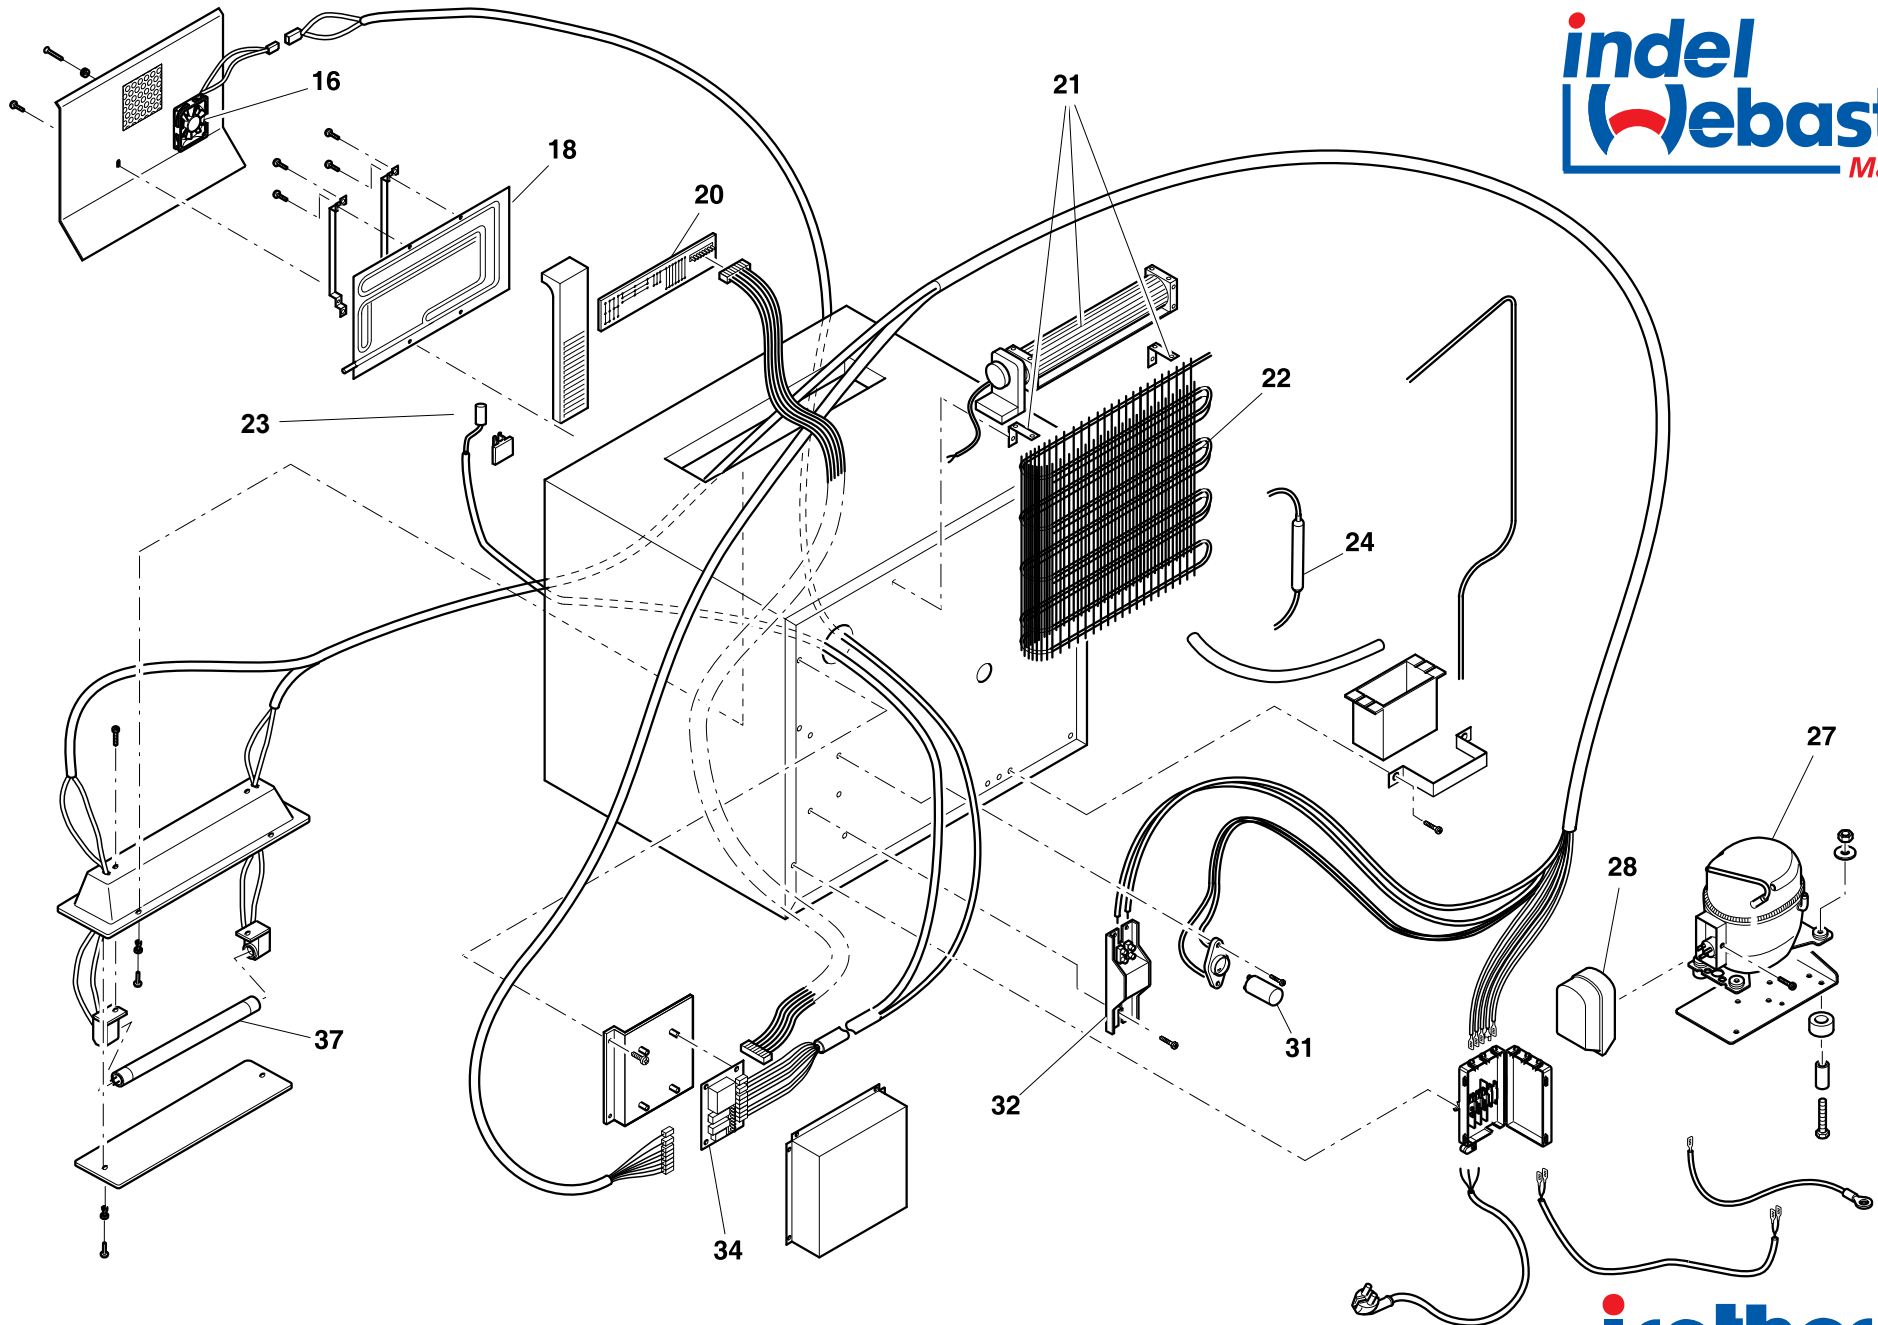

CANTINA 23 BOTTIGLIE - CABINET

CANTINA 23 BOTTIGLIE - COOLING UNIT

NUMERO NUMBER	CODICE ARTICOL ITEM CODE	DESCRIZIONE ARTICOLO ITEM DESCRIPTION
3	SHA00085AA	MASCHERINA TEMPERATURA CANTINA DIVINO 23 BOTTIGLIE TEMPERATURE LABEL WINE CELLAR DIVINO 23 BOTTLES
4	SGF00025AA	CHIUSURA A GANCIO BLOCCO PORTA CANTINE WINE CELLAR DOOR HOOK FOR WINE CELLAR DOOR
5	SGB00170AA	FERMOPORTA CANTINA DIVINO 23/35 BOTTIGLIE BLOCK DOOR WINE CELLAR DIVINO 23/35 BOTTLES
6	SGB00171AA	FLANGIA CANTINA DIVINO 23 BOTTIGLIE DIVINO 23 BOTTLES FRAME
7	SGF00027AA	CHIUSURA SICUREZZA SOUTHCO CANTINA DIVINO 23/35 BOTTIGLIE GRABBER DOOR CATCH WINE CELLAR DIVINO 23/35 BOTTLES
9	SGD00044AA	MANIGLIA COMPLETA DI VITI PER CANTINA DIVINO 23/35 BOTTIGLIE HANDLE WITH SCREWS FOR DIVINO WINE CELLAR 23/35 BOTTLES
10	SGC00270AA	PORTA VETRO CANTINA 23 BOTTIGLIE DX GLASS DOOR RH WINE CELLAR 23 BOTTLES
11	SBE00208AA	GRIGLIA CANTINA DIVINO 23/35 BOTTIGLIE CORTA SHORT SHELF WINE CELLAR DIVINO 23/35
12	SBE00209AA	GRIGLIA CANTINA DIVINO 23/35 BOTTIGLIE LUNGA LONG SHELF WINE CELLAR DIVINO 23/35
14	SDF00080AA	TAPPETINO ANTISCIVOLO CANTINA DIVINO 23/35 BOTTIGLIE RIF. 1.5.621.2/0 ANTI SLIP MAT WINE CELLAR DIVINO 23/35 BOTTLES REF. 1.5.621.2/0
16	SBG00041AA	VENTOLA INTERNA PER CANTINA DIVINO 23/35 BOTTIGLIE 230V INTERNAL FAN FOR DIVINO WINE CELLAR 23/35 BOTTIGLIE 230V
18	SBF00113AA	EVAPORATORE CANTINA DIVINO 23 BOTTIGLIE WINE CELLAR DIVINO 23 BOTTLES EVAPORATOR
20	SEG00052AA	SCHEDA DISPLAY TERMOSTATO CANTINA DIVINO 23 BOTTIGLIE 115V THERMOSTAT DISPLAY EL. BOARD WINE CELLAR DIVINO 23 BOTTLES 115V
20	SEG00053AA	SCHEDA DISPLAY TERMOSTATO CANTINA DIVINO 23 BOTTIGLIE 230V THERMOSTAT DISPLAY EL. BOARD WINE CELLAR DIVINO 23 BOTTLES 230V
21	SBG00042AA	VENTILATORE ORRIZZONTALE POSTERIORE CANTINA DIVINO 23/35 BOTTIGLIE 230V HORIZONTAL FAN WINE CELLAR DIVINO 23/35 BOTTLES 230V
22	SBD00147AA	CONDENSATORE CANTINA DIVINO 23 BOTTIGLIE CONDENSER WINE CELLAR DIVINO 23 BOTTLES
23	SEB00149AA	SONDA TEMPERATURA CANTINA DIVINO 23/35 BOTTIGLIE RIF. K220 TEMPERATURE PROBE WINE CELLAR DIVINO 23/35 BOTTLES REF. K220
24	SBD00073AA	FILTRO 10Gr PER R134a B041 TUBO 5+2mm D. 16 L. 119 (CRUISE/DANFOSS) FILTER 10Gr FOR R134a B041 TUBE 5+2mm (CRUISE/DANFOSS)
27	SBA00046HA	COMPRESSORE CANTINA DIVINO 23/35 BOTTIGLIE 230V WINE CELLAR DIVINO 23/35 BOTTLES COMPRESSOR 230V
27	SBA00047LA	COMPRESSORE CANTINA DIVINO 23/35 BOTTIGLIE 115V WINE CELLAR DIVINO 23/35 BOTTLES COMPRESSOR 115V
28	SEG00048NA	PTC STARTER COMPRESSORE CANTINA DIVINO 23/35 BOTTIGLIE 115/230V COMPRESSOR PTC STARTER WINE CELLAR DIVINO 23/35 BOTTLES 115/230V
31	SED00036AA	STARTER CANTINA DIVINO 23/35 BOTTIGLIE 115/230V DIVINO WINE CELLAR 23/35 BOTTLES STARTER 115/230V
32	SEH00016LA	ALIMENTATORE PER LAMPADE CANTINA DIVINO 23/35 BOTTIGLIE 115V LAMP POWER PACK WINE CELLAR DIVINO 23/35 BOTTLES 115V
32	SEH00015LA	ALIMENTATORE PER LAMPADE CANTINA DIVINO 23/35 BOTTIGLIE 230V LAMP POWER PACK WINE CELLAR DIVINO 23/35 BOTTLES 230V
34	SEG00046LA	SCHEDA DI POTENZA PER CANTINA 23/36 BOTTIGLIE 230V POWER CARD FOR WINE CELLAR 23/35 BOTTLES 230V
34	SEG00055AA	SCHEDA DI POTENZA PER CANTINA 23/35 BOTTIGLIE 115V POWER CARD FOR WINE CELLAR 23/35 BOTTLES 115V
37	SEC00032AA	LAMPADA NEON PER CANTINA DIVINO 23/35 BOTTIGLIE 115/230V NEON LAMP FOR DIVINO WINE CELLAR 23/35 BOTTLES 115/230V