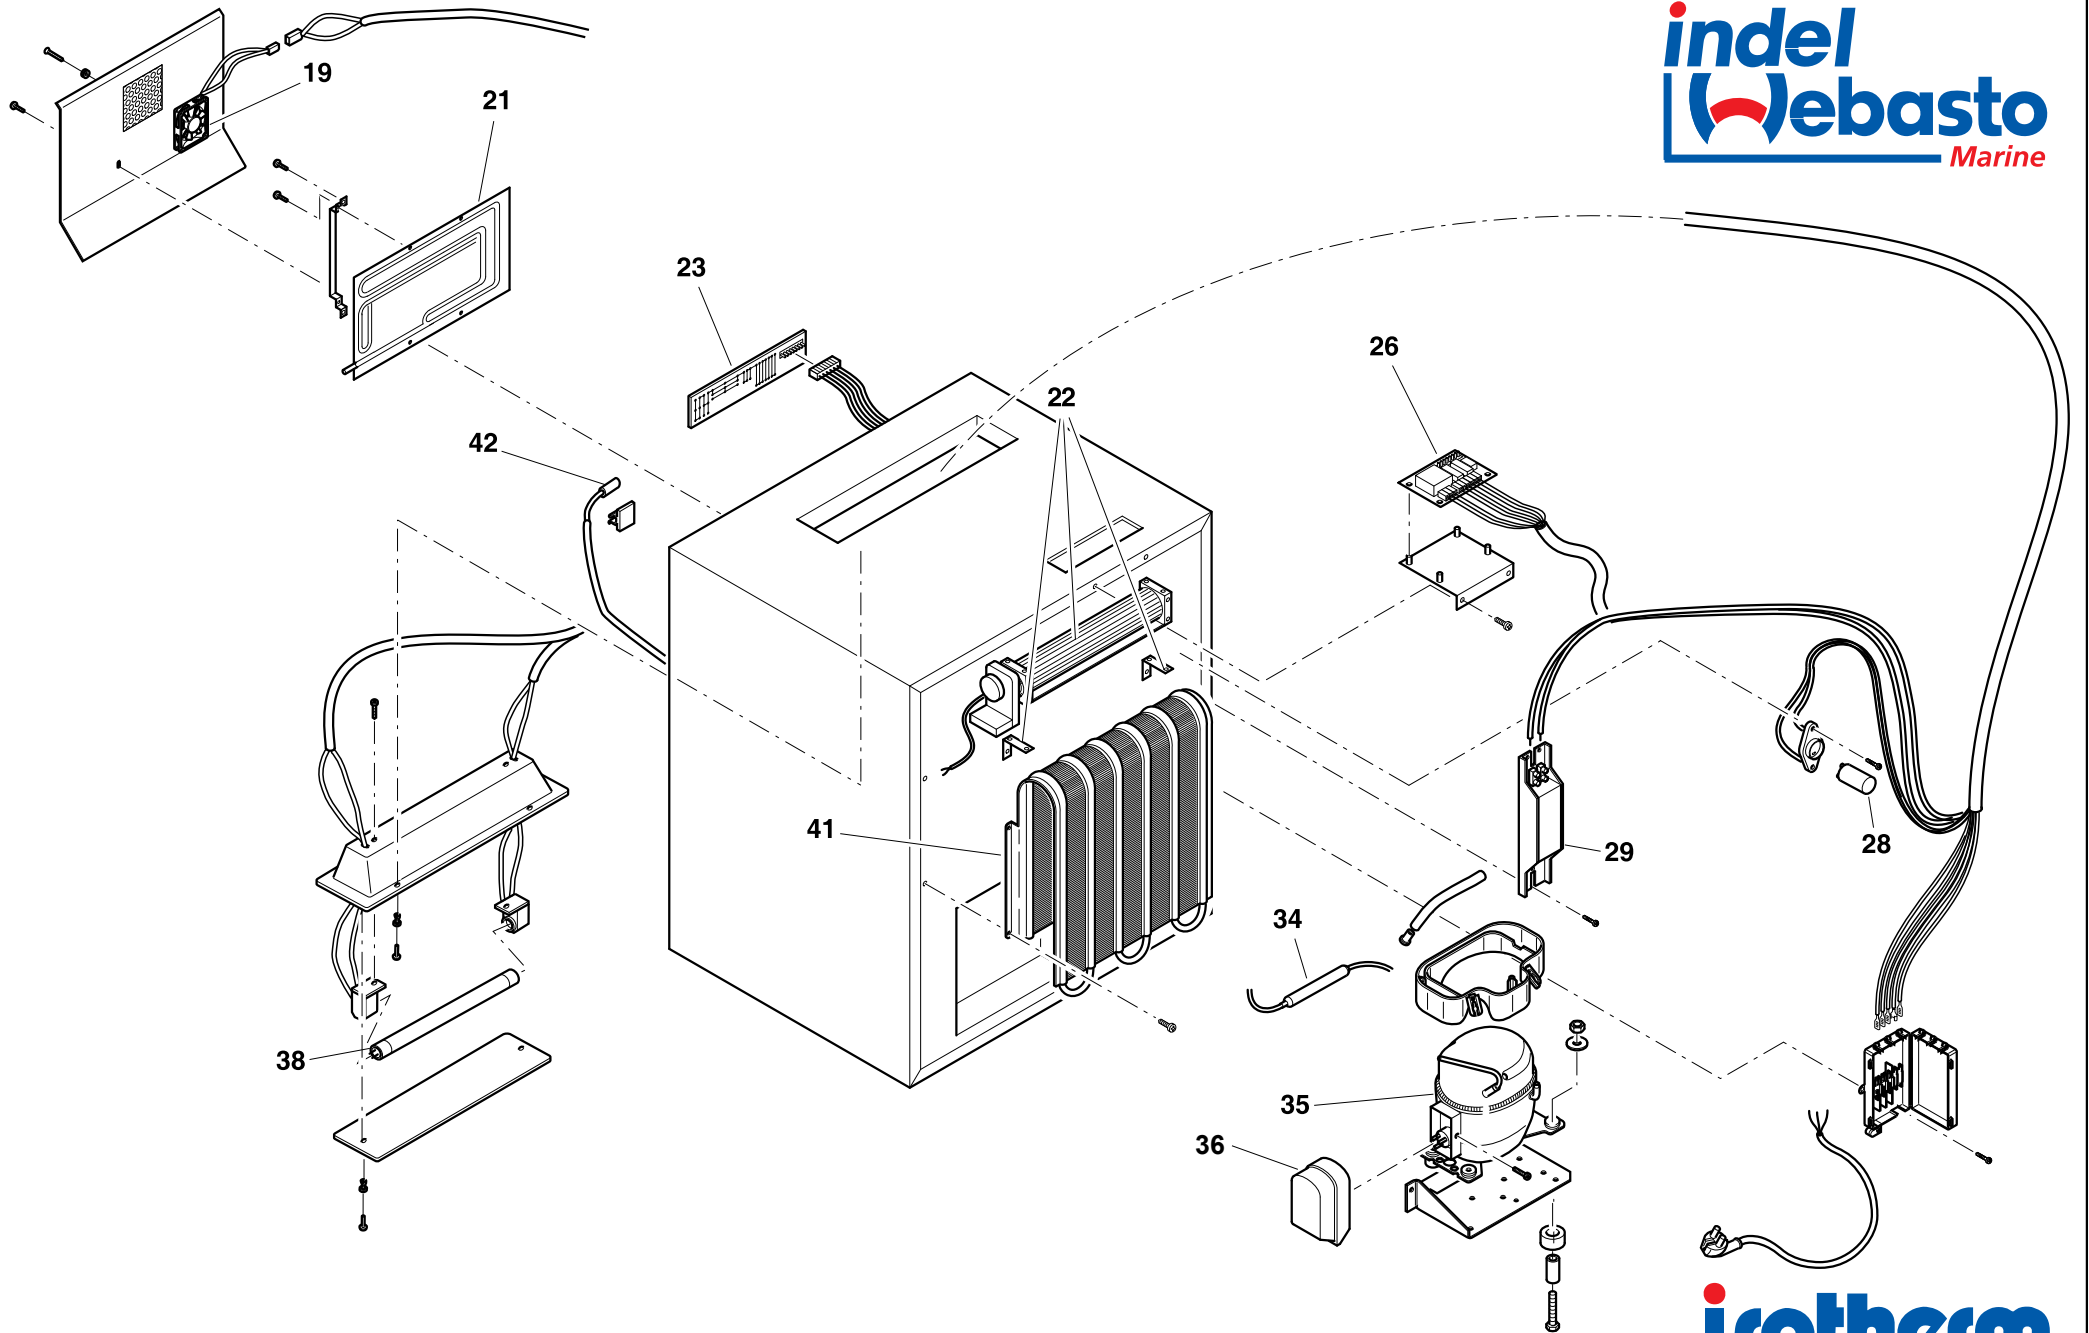

CANTINA 35 BOTTIGLIE - CABINET

CANTINA 35 BOTTIGLIE - COOLING UNIT

NUMERO NUMBER	CODICE ARTICOL ITEM CODE	DESCRIZIONE ARTICOLO ITEM DESCRIPTION
3	SCB00004AA	LAMIERA SUPERIORE COPERTURA CANTINA 23 BOTTIGLIE UPPER COVER FOR WINE CELLAR 23 BOTTLES
4	SHA00084AA	MASCHERINA TEMPERATURA CANTINA DIVINO 35 BOTTIGLIE TEMPERATURE LABEL WINE CELLAR DIVINO 35 BOTTLES
7	SGB00170AA	FERMOPORTA CANTINA DIVINO 23/35 BOTTIGLIE BLOCK DOOR WINE CELLAR DIVINO 23/35 BOTTLES
8	SGB00169AA	FLANGIA CANTINA DIVINO 35 BOTTIGLIE DIVINO 35 BOTTLES FRAME
9	SGF00025AA	CHIUSURA A GANCIO BLOCCO PORTA CANTINE WINE CELLAR DOOR HOOK FOR WINE CELLAR DOOR
10	SGF00027AA	CHIUSURA SICUREZZA SOUTHCO CANTINA DIVINO 23/35 BOTTIGLIE GRABBER DOOR CATCH WINE CELLAR DIVINO 23/35 BOTTLES
11	SGD00044AA	MANIGLIA COMPLETA DI VITI PER CANTINA DIVINO 23/35 BOTTIGLIE HANDLE WITH SCREWS FOR DIVINO WINE CELLAR 23/35 BOTTLES
12	SGC00286AA	PORTA VETRO CANTINA 35 BOTTIGLIE DX GLASS DOOR RH WINE CELLAR 35 BOTTLES
13	SBE00208AA	GRIGLIA CANTINA DIVINO 23/35 BOTTIGLIE CORTA SHORT SHELF WINE CELLAR DIVINO 23/35
14	SBE00209AA	GRIGLIA CANTINA DIVINO 23/35 BOTTIGLIE LUNGA LONG SHELF WINE CELLAR DIVINO 23/35
16	SDF00080AA	TAPPETINO ANTISCIVOLO CANTINA DIVINO 23/35 BOTTIGLIE RIF. 1.5.621.2/0 ANTI SLIP MAT WINE CELLAR DIVINO 23/35 BOTTLES REF. 1.5.621.2/0
19	SBG00041AA	VENTOLA INTERNA PER CANTINA DIVINO 23/35 BOTTIGLIE 230V INTERNAL FAN FOR DIVINO WINE CELLAR 23/35 BOTTIGLIE 230V
21	SBF00112AA	EVAPORATORE CANTINA 36 BOTTIGLIE WINE CELLAR 36 BOTTLES EVAPORATOR
22	SBG00042AA	VENTILATORE ORRIZZONTALE POSTERIORE CANTINA DIVINO 23/35 BOTTIGLIE 230V HORIZONTAL FAN WINE CELLAR DIVINO 23/35 BOTTLES 230V
23	SEG00054AA	SCHEDA DISPLAY TERMOSTATO CANTINA DIVINO 35 BOTTIGLIE 115/230V THERMOSTAT DISPLAY EL. BOARD WINE CELLAR DIVINO 35 BOTTLES 115/230V
26	SEG00055AA	SCHEDA DI POTENZA PER CANTINA 23/35 BOTTIGLIE 115V POWER CARD FOR WINE CELLAR 23/35 BOTTLES 115V
26	SEG00056AA	SCHEDA DI POTENZA PER CANTINA 35 BOTTIGLIE 230V POWER CARD FOR WINE CELLAR 35 BOTTLES 230V
28	SED00036AA	STARTER CANTINA DIVINO 23/35 BOTTIGLIE 115/230V DIVINO WINE CELLAR 23/35 BOTTLES STARTER 115/230V
29	SEH00015LA	ALIMENTATORE PER LAMPADE CANTINA DIVINO 23/35 BOTTIGLIE 230V LAMP POWER PACK WINE CELLAR DIVINO 23/35 BOTTLES 230V
29	SEH00016LA	ALIMENTATORE PER LAMPADE CANTINA DIVINO 23/35 BOTTIGLIE 115V LAMP POWER PACK WINE CELLAR DIVINO 23/35 BOTTLES 115V
34	SBD00073AA	FILTRO 10Gr PER R134a B041 TUBO 5+2mm D. 16 L. 119 (CRUISE/DANFOSS) FILTER 10Gr FOR R134a B041 TUBE 5+2mm (CRUISE/DANFOSS)
35	SBA00046HA	COMPRESSORE CANTINA DIVINO 23/35 BOTTIGLIE 230V WINE CELLAR DIVINO 23/35 BOTTLES COMPRESSOR 230V
35	SBA00047LA	COMPRESSORE CANTINA DIVINO 23/35 BOTTIGLIE 115V WINE CELLAR DIVINO 23/35 BOTTLES COMPRESSOR 115V
36	SEG00048NA	PTC STARTER COMPRESSORE CANTINA DIVINO 23/35 BOTTIGLIE 115/230V COMPRESSOR PTC STARTER WINE CELLAR DIVINO 23/35 BOTTLES 115/230V
38	SEC00032AA	LAMPADA NEON PER CANTINA DIVINO 23/35 BOTTIGLIE 115/230V NEON LAMP FOR DIVINO WINE CELLAR 23/35 BOTTLES 115/230V
41	SBD00146AA	CONDENSATORE CANTINA DIVINO 35 BOTTIGLIE CONDENSER WINE CELLAR DIVINO 35 BOTTLES
42	SEB00149AA	SONDA TEMPERATURA CANTINA DIVINO 23/35 BOTTIGLIE RIF. K220 TEMPERATURE PROBE WINE CELLAR DIVINO 23/35 BOTTLES REF. K220