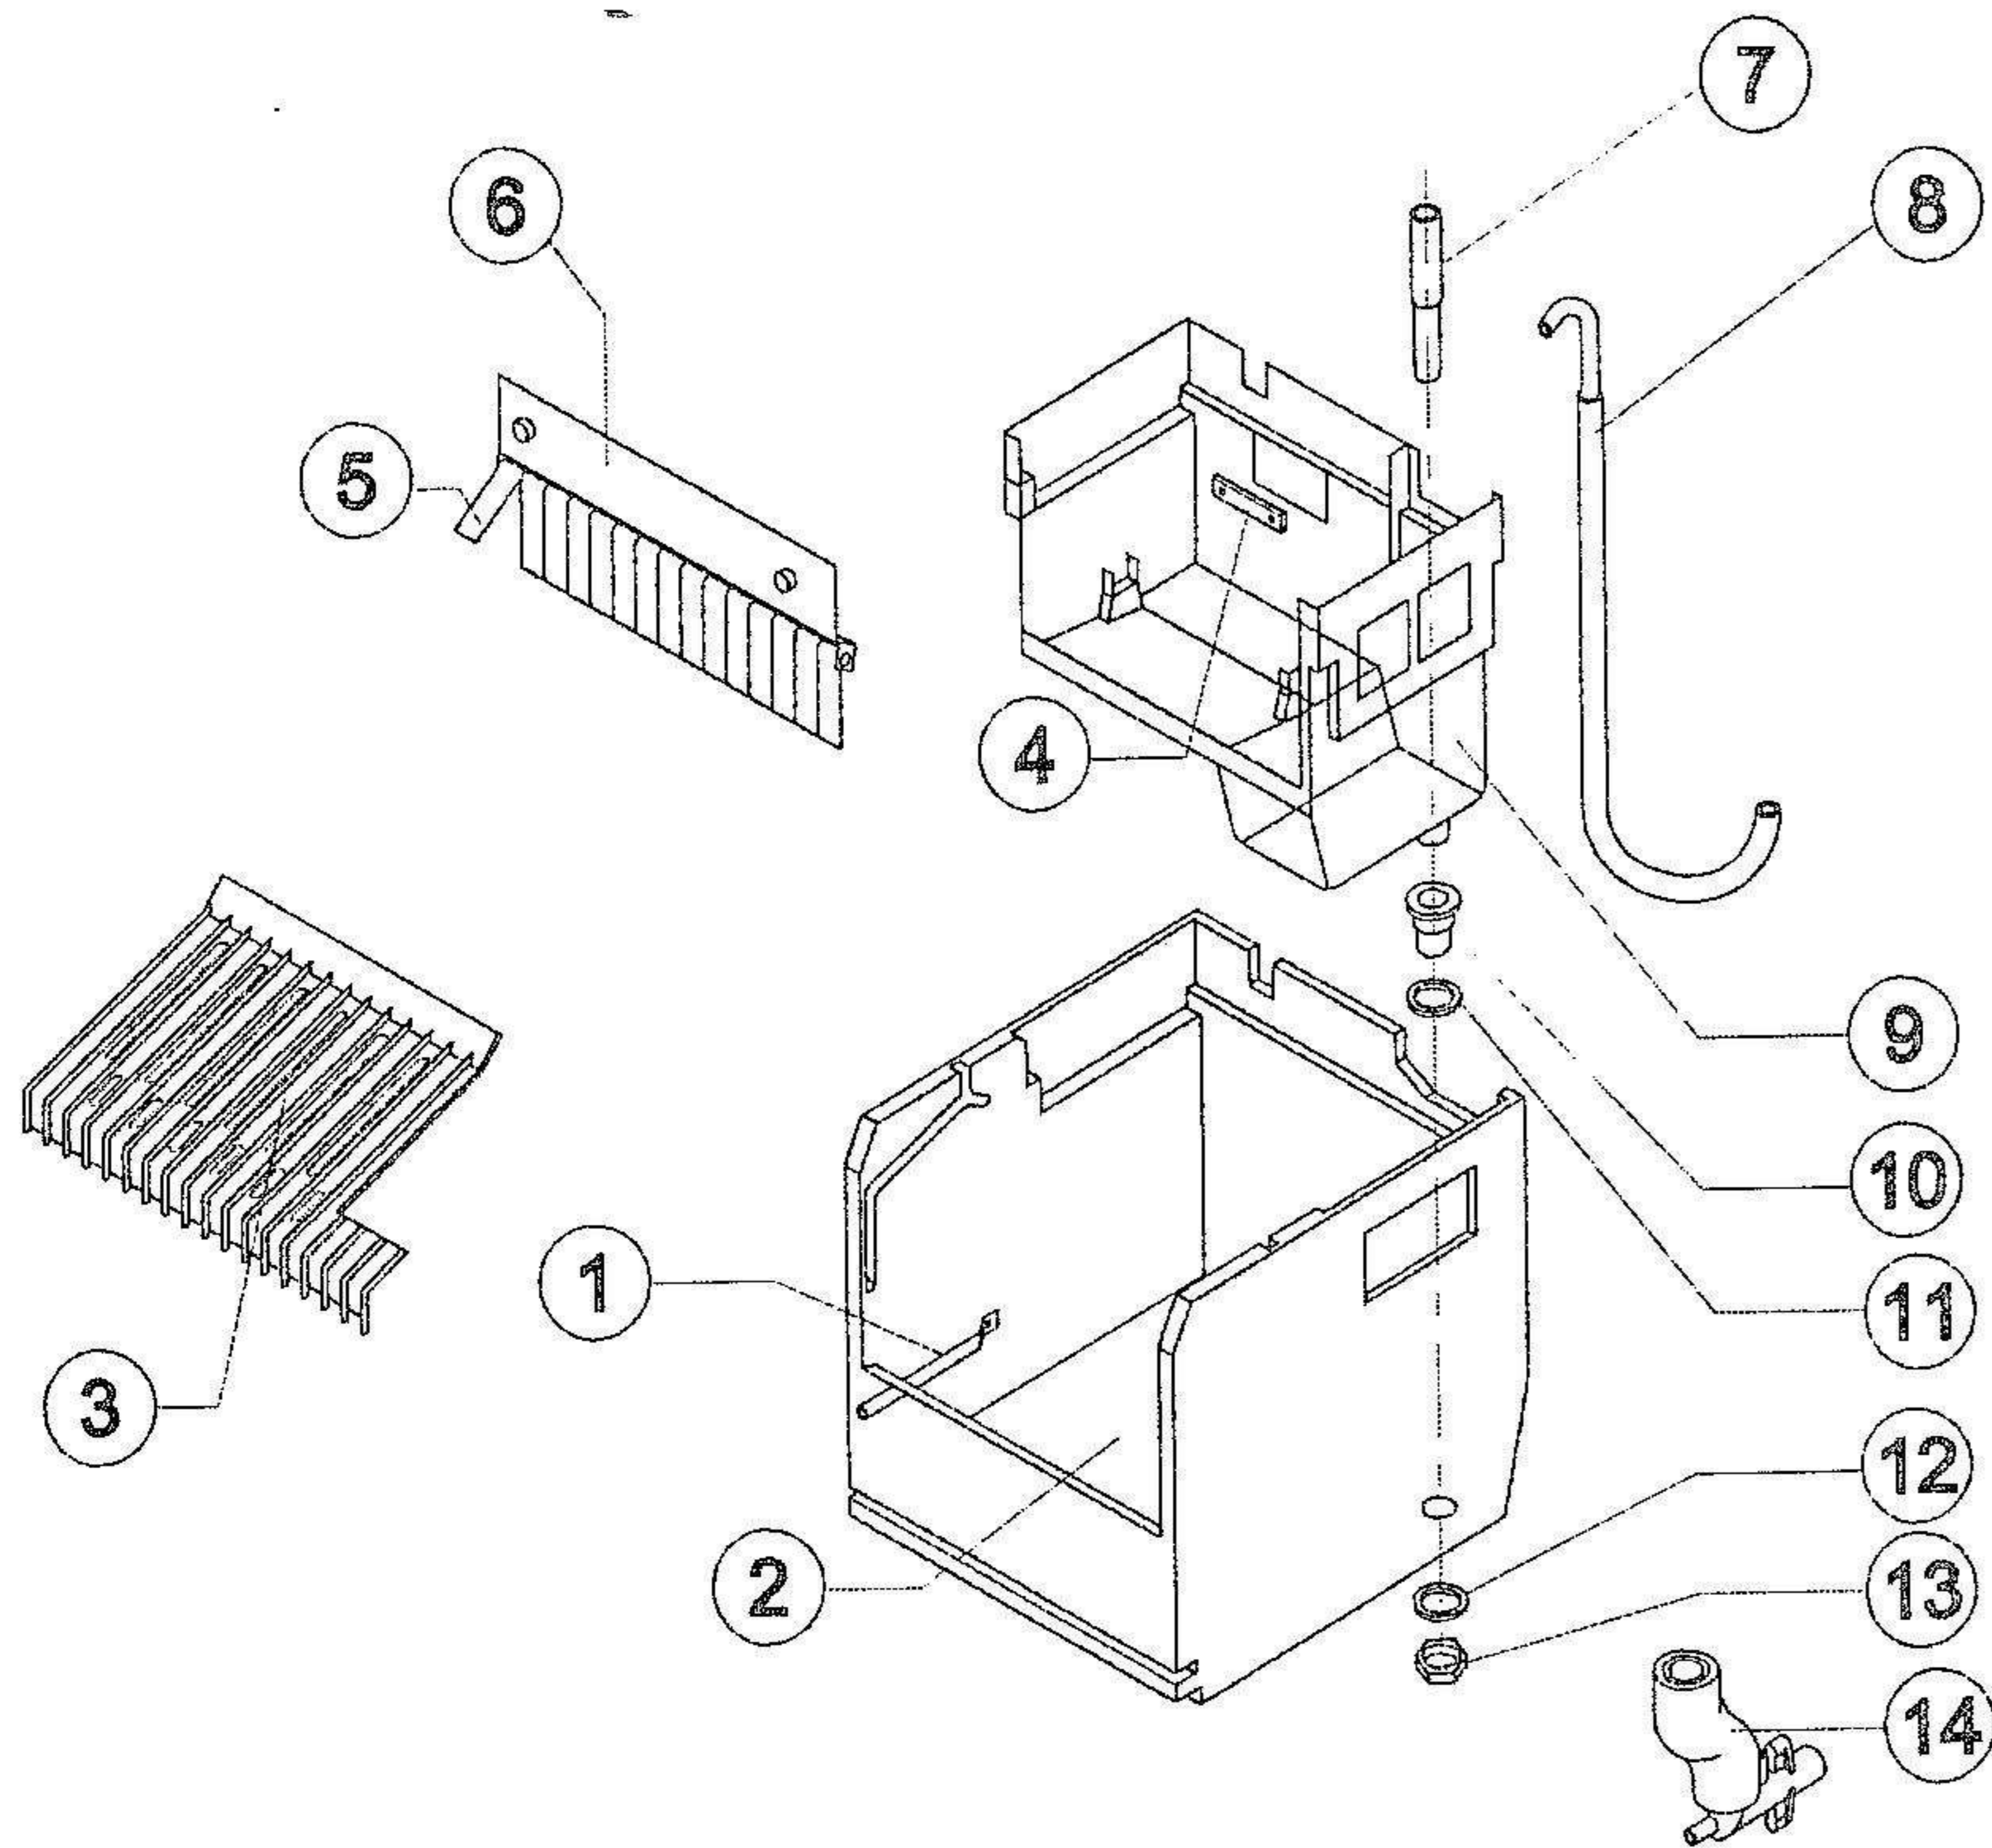

SHELL - STAINLESS STEEL

SPARE PARTS

1	SGB00045AA	LEFT PANEL STAINLESS STEEL ICE MAKER
2	SGB00043AA	TOP INOX FOR ICE MAKER
3	SGB00028AA	BACK PANEL FOR S/S ICE-MAKER
4	SGB00046AA	RIGHT PANEL STAINLESS STEEL ICE MAKER
5	SGB00095AA	BASE PLATE INOX ICE MAKER
6	SDF00036AA	RUBBER FEET FOR ICE MAKER
7	SGB00050AA	INOX FRONT GRID PANEL FOR ICE MAKER
8	SGC00081AA	INOX DOOR FOR ICE MAKER

COOLING SYSTEM

SPARE PARTS		
1	SBF00090AA	EVAPORATOR COVER ICE MAKER
2	SBF00091AA	EVAPORATOR ICE MAKER
3	SBA00034LA	COMPRESSOR FOR ICE MAKER 230V/50Hz R404
3	SBA00040IA	COMPRESSOR 230V/60Hz FOR ICE MAKER
3	SBA00041HA	COMPRESSOR 115V/60Hz FOR ICE MAKER
4	SBD00027AA	FILTER FOR ICE MAKER
5	SBD00044AA	AIR CONDENSER FOR ICE MAKER
6		
7		
8	SBG00017AA	SUCTION FAN ICE MAKER
9		
10		
11	SBE00115AA	BIN SUPPORT SADDLE FOR ICE MAKER

Rev. 5 - 21/04/04

HYDRAULIC CIRCUIT

SPARE PARTS

1		
2		
3		
4		
5 - 6	SBE00100AA	SPRAY WATER CURTAIN/PROTECTION
7		
8		
9		
10		
11		
12		
13		
14		

Rev. 5 - 21/04/04

SPRAYER PUMP

Rev. 5 - 21/04/04

SPARE PARTS