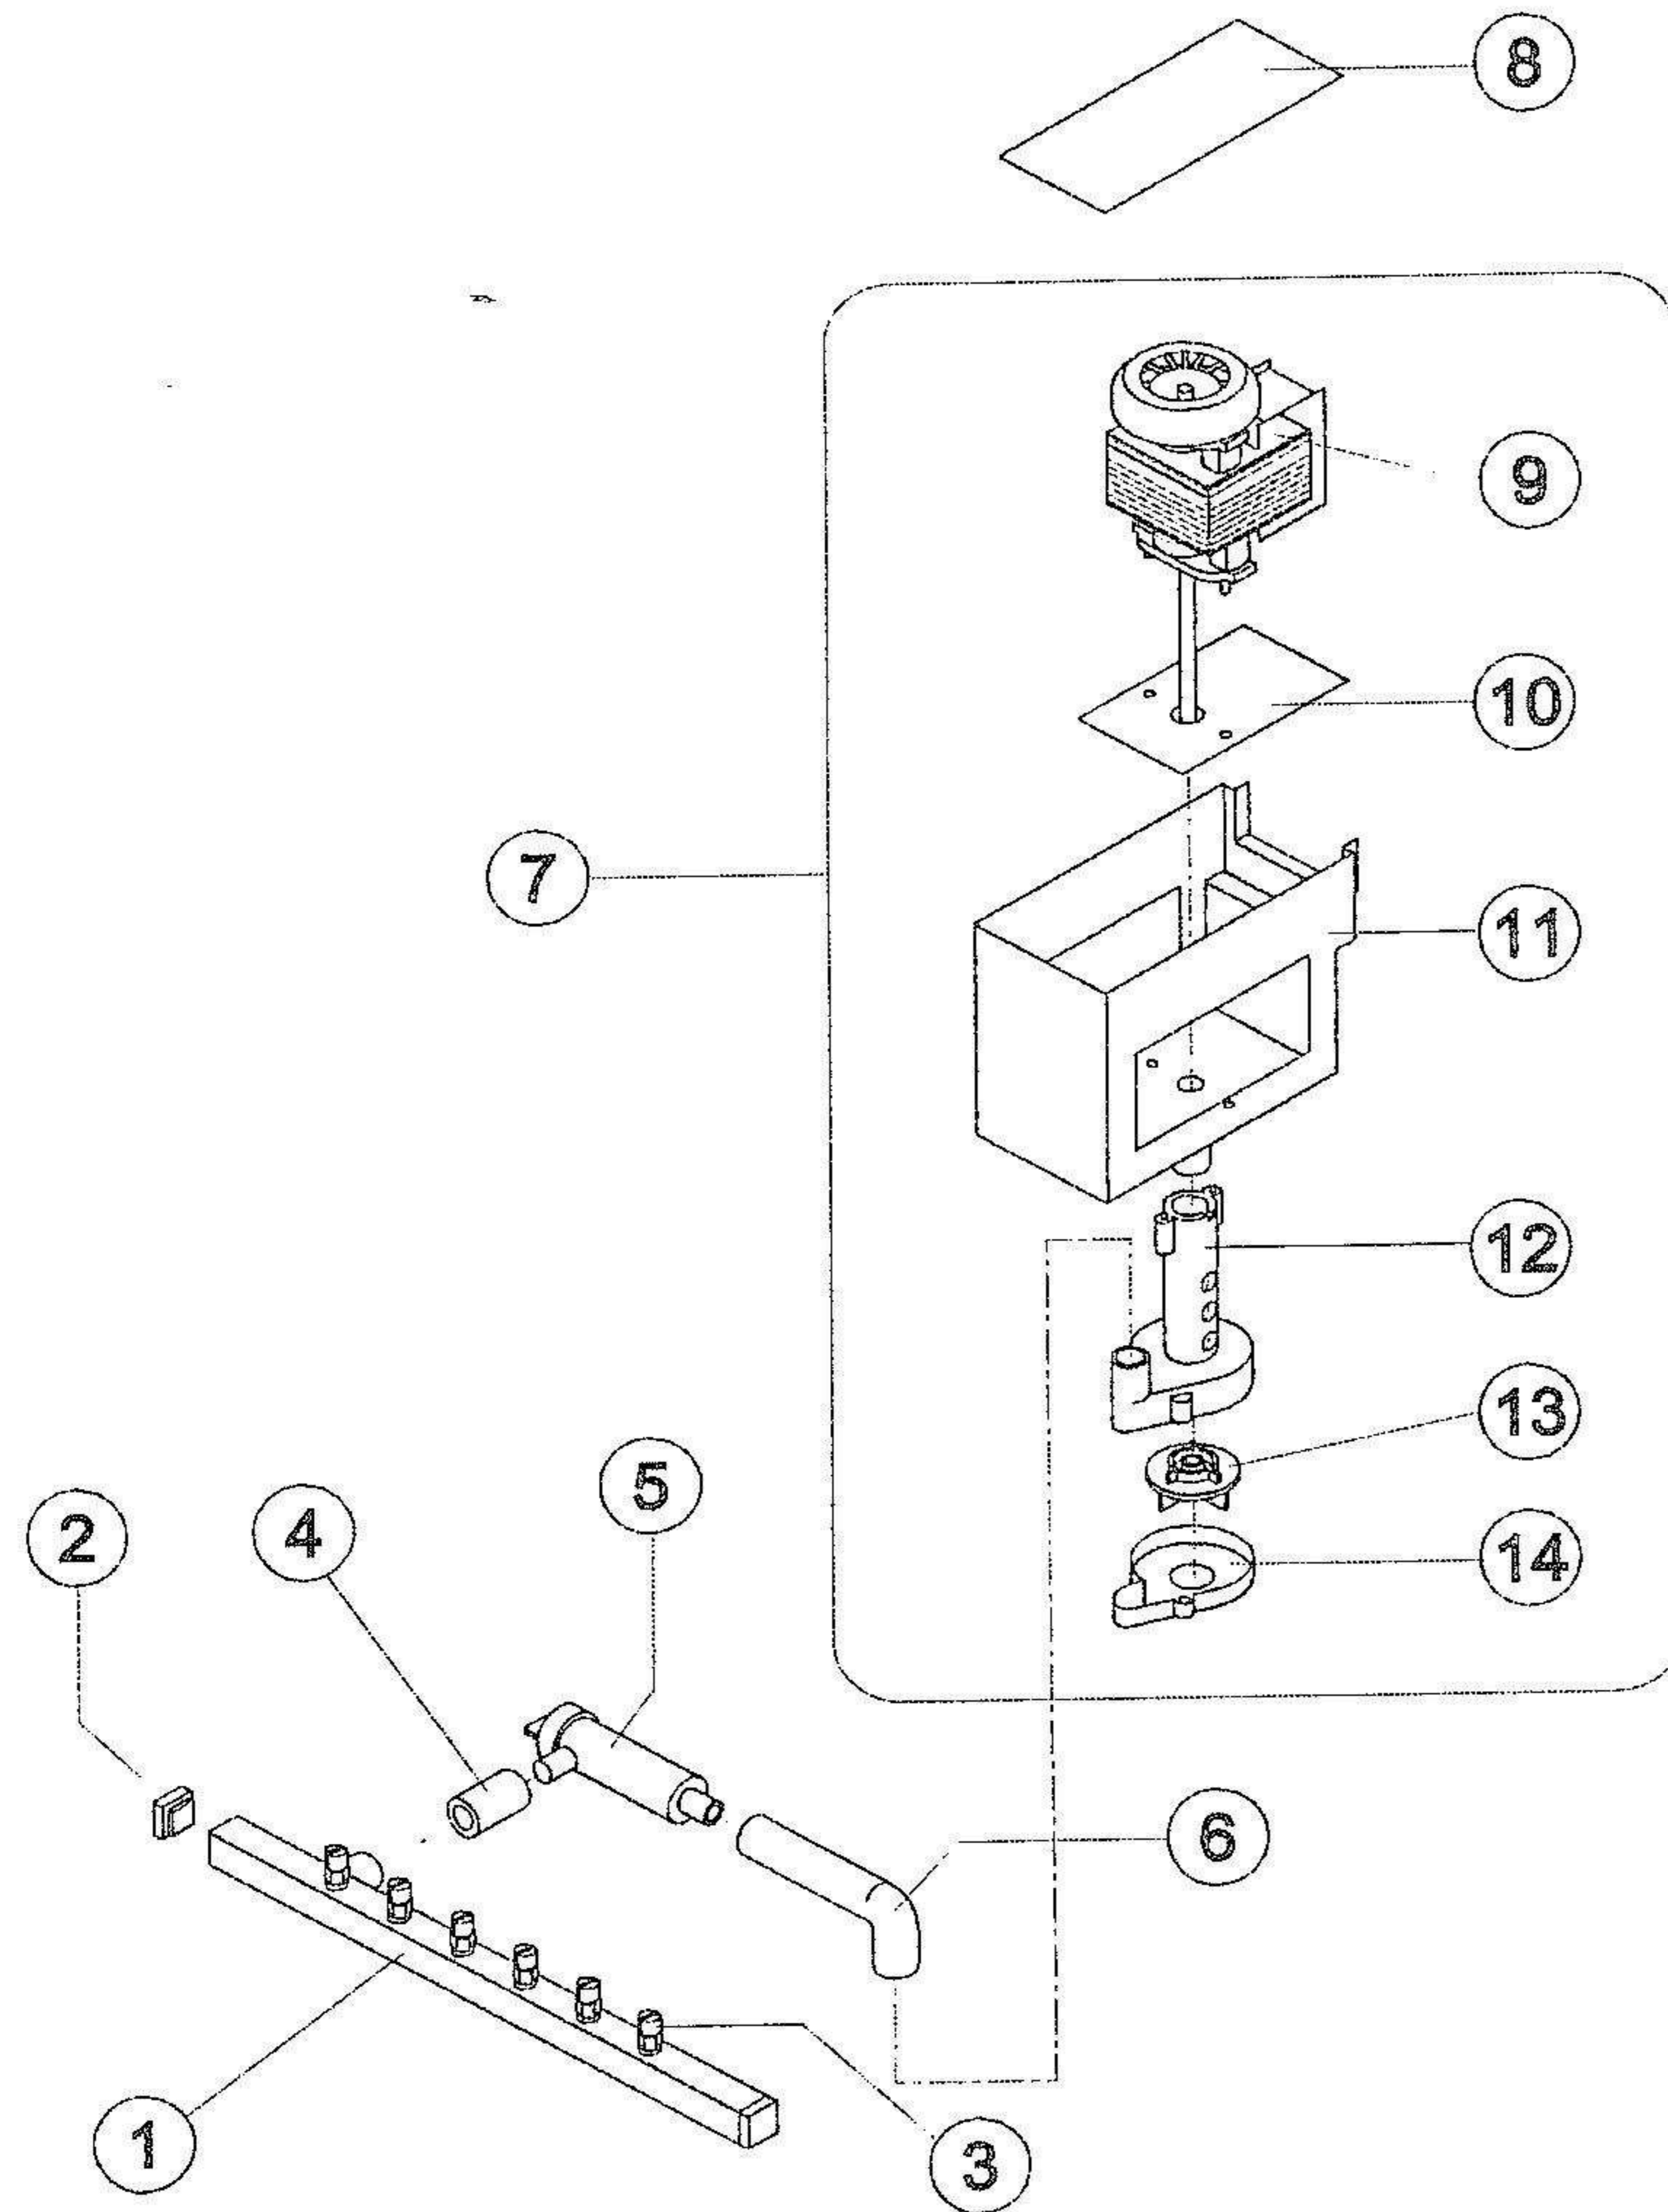

SHELL - STAINLESS STEEL

SPARE PARTS

1	SGB00045AA	LEFT PANEL STAINLESS STEEL ICE MAKER
2	SGB00043AA	TOP INOX FOR ICE MAKER
3	SGB00028AA	BACK PANEL FOR S/S ICE-MAKER
4	SGB00046AA	RIGHT PANEL STAINLESS STEEL ICE MAKER
5	SGB00095AA	BASE PLATE INOX ICE MAKER
6	SDF00036AA	RUBBER FEET FOR ICE MAKER
7	SGB00050AA	INOX FRONT GRID PANEL FOR ICE MAKER
8	SGC00081AA	INOX DOOR FOR ICE MAKER

Rev. 5 - 21/04/04

HYDRAULIC CIRCUIT

SPARE PARTS

1		
2		
3		
4		
5 - 6	SBE00100AA	SPRAY WATER CURTAIN/PROTECTION
7		
8		
9		
10		
11		
12		
13		
14		

Rev. 5 - 21/04/04

SPRAYER PUMP

Rev. 5 - 21/04/04

SPARE PARTS