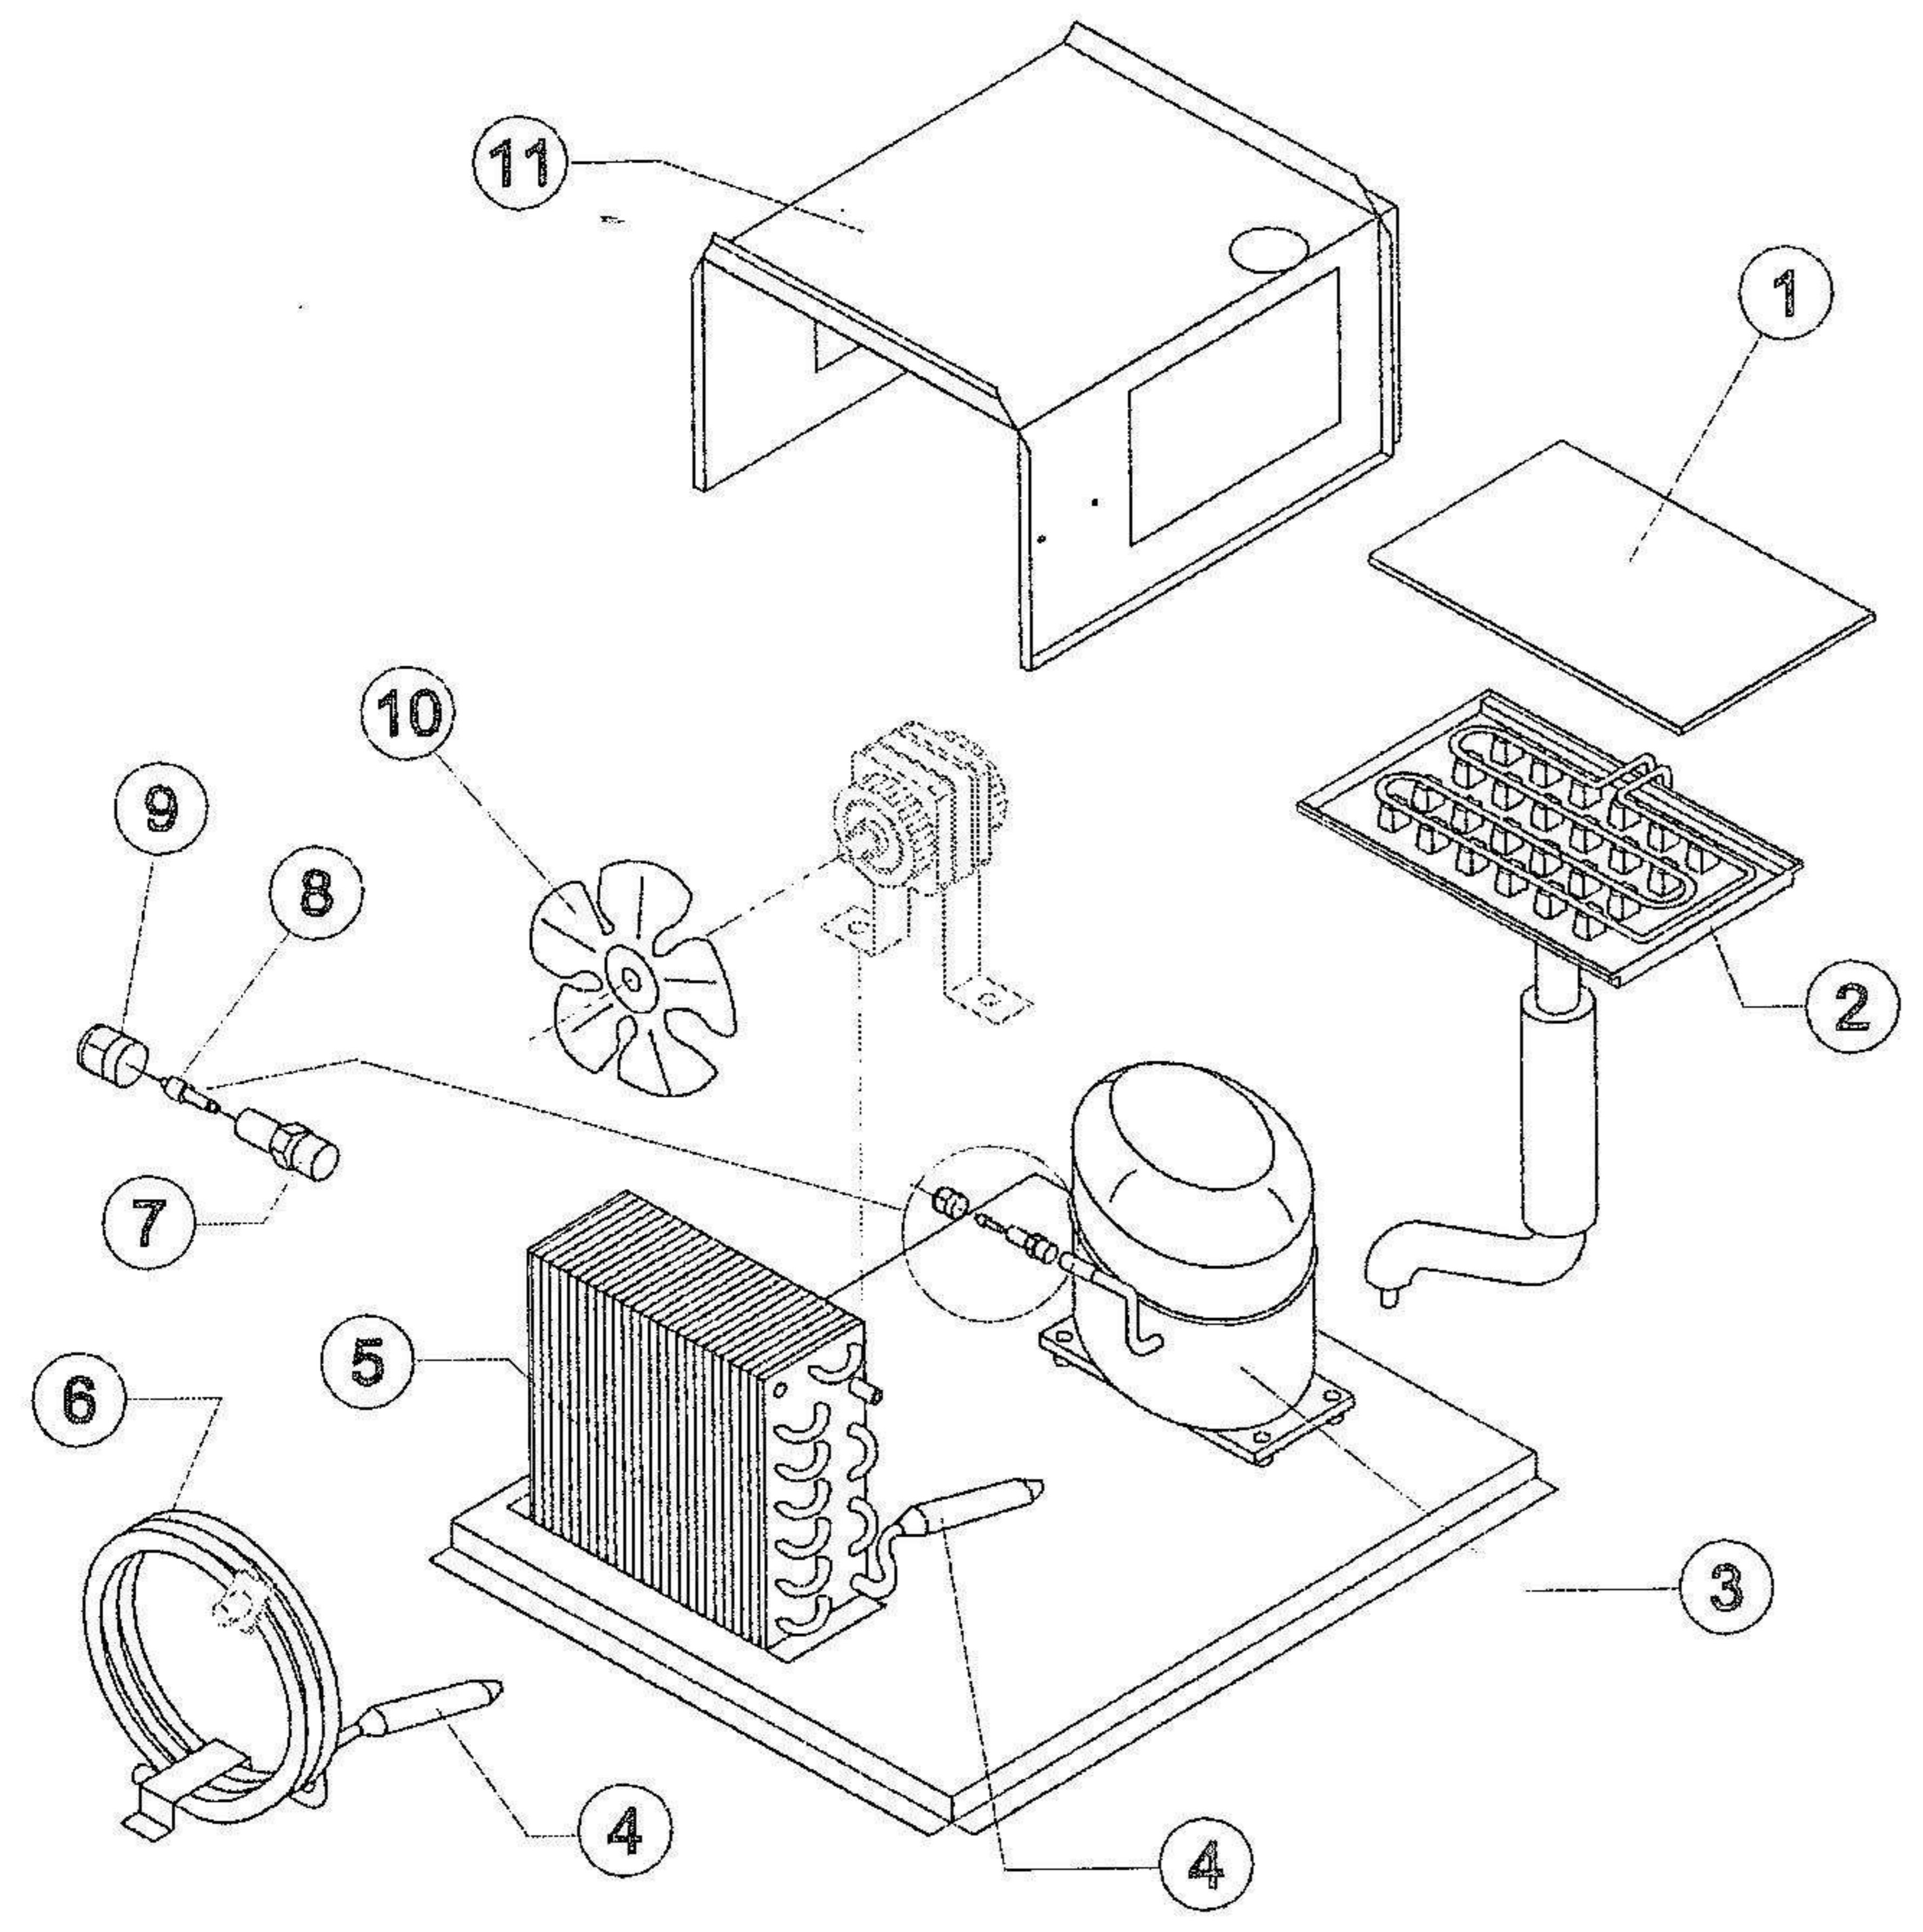

SHELL - STAINLESS STEEL

SPARE PARTS

1	SGB00045AA	LEFT PANEL STAINLESS STEEL ICE MAKER
2	SGB00043AA	TOP INOX FOR ICE MAKER
3	SGB00028AA	BACK PANEL FOR S/S ICE-MAKER
4	SGB00046AA	RIGHT PANEL STAINLESS STEEL ICE MAKER
5	SGB00095AA	BASE PLATE INOX ICE MAKER
6	SDF00036AA	RUBBER FEET FOR ICE MAKER
7	SGB00050AA	INOX FRONT GRID PANEL FOR ICE MAKER
8	SGC00081AA	INOX DOOR FOR ICE MAKER

COOLING SYSTEM

SPARE PARTS		
1	SBF00090AA	EVAPORATOR COVER ICE MAKER
2	SBF00091AA	EVAPORATOR ICE MAKER
3	SBA00034LA	COMPRESSOR FOR ICE MAKER 230V/50Hz R404
3	SBA00040IA	COMPRESSOR 230V/60Hz FOR ICE MAKER
3	SBA00041HA	COMPRESSOR 115V/60Hz FOR ICE MAKER
4	SBD00027AA	FILTER FOR ICE MAKER
5	SBD00044AA	AIR CONDENSER FOR ICE MAKER
6		
7		
8	SBG00017AA	SUCTION FAN ICE MAKER
9		
10		
11	SBE00115AA	BIN SUPPORT SADDLE FOR ICE MAKER

Rev. 5 - 21/04/04

HYDRAULIC CIRCUIT

SPARE PARTS

1		
2		
3		
4		
5 - 6	SBE00100AA	SPRAY WATER CURTAIN/PROTECTION
7		
8		
9		
10		
11		
12		
13		
14		

Rev. 5 - 21/04/04

SPRAYER PUMP

Rev. 5 - 21/04/04

SPARE PARTS