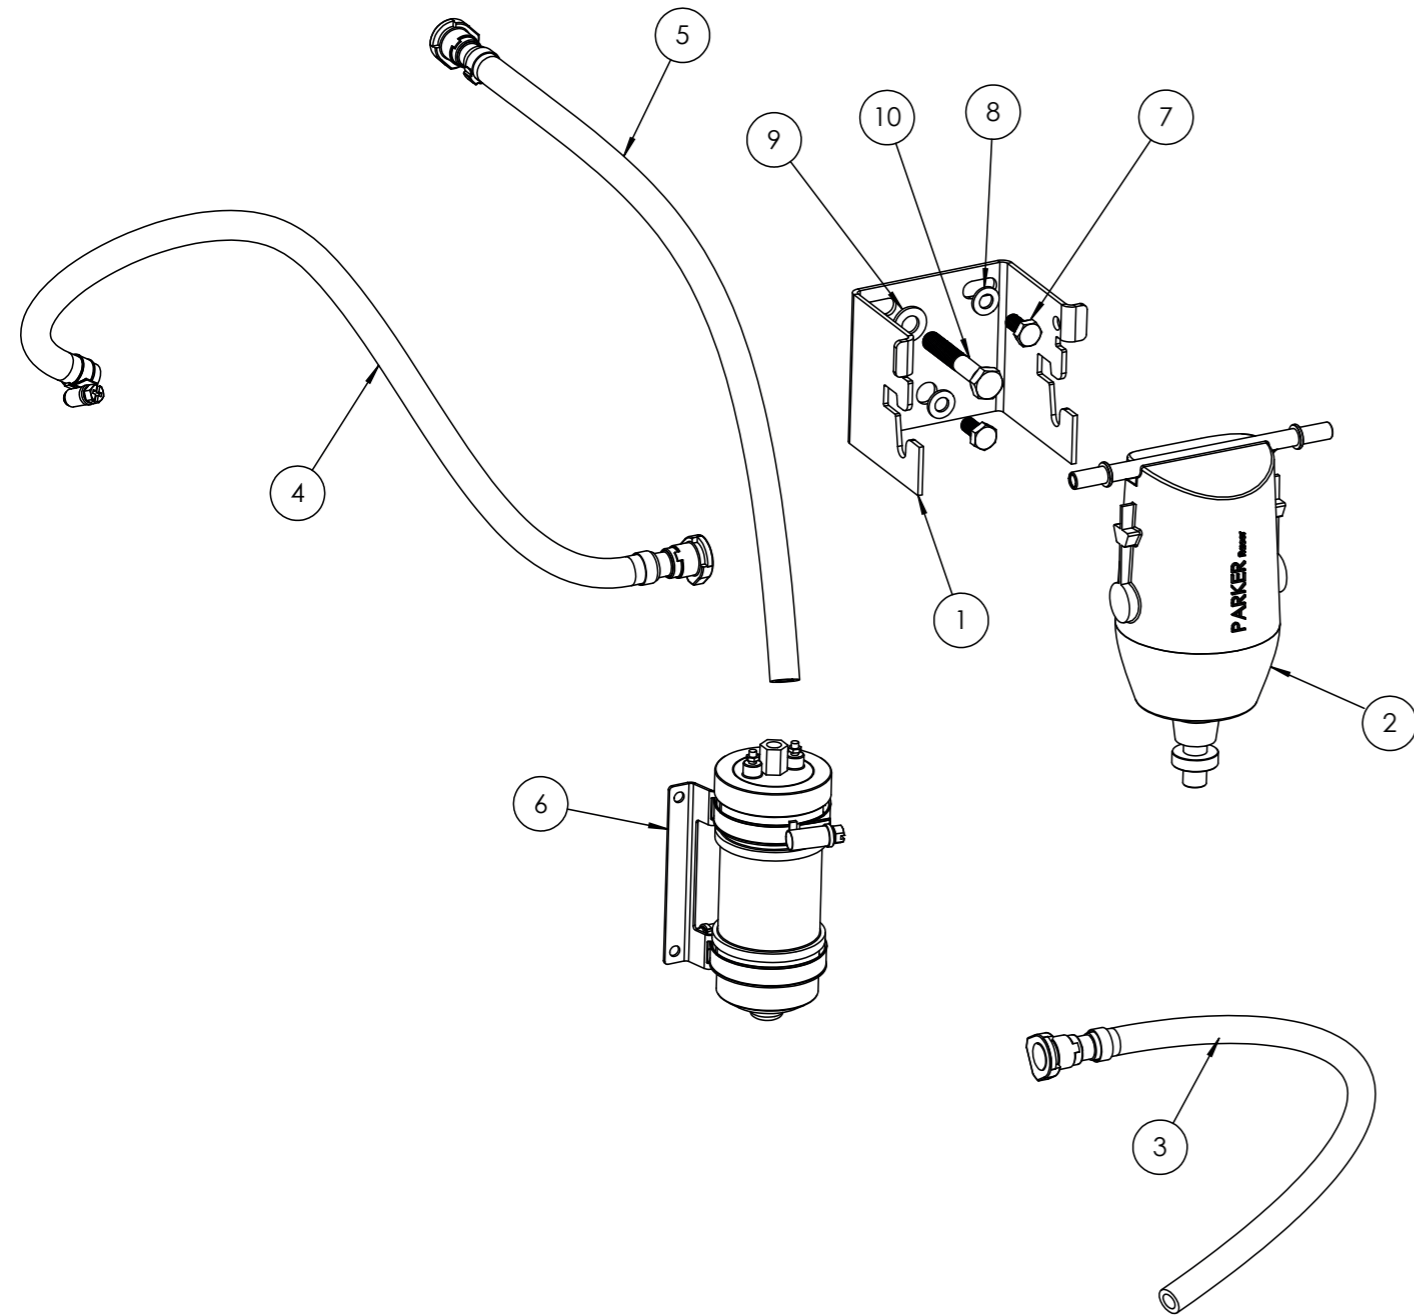

**1.5.4 FUEL SYSTEM
ASSEMBLY**

30-0114-088

OXE DIESEL PARTS CATALOGUE

**1.5.4 FUEL SYSTEM
ASSEMBLY**

30-0114-088

OXE DIESEL PARTS CATALOGUE

PART LIST			
ITEM NO.	PART NUMBER	DESCRIPTION	QTY.
1	30-0114-136	Bracket	1
2	30-0114-138	Fuel filter	1
3	30-0114-462	Hose	1
4	30-0114-463	Hose	1
5	30-0114-464	Hose	1
6	30-0114-465	External fuel pump kit	1
7	30-0130-120	Bolt	2
8	30-0130-192	Washer	2
9	30-0130-193	Washer	1
10	30-0130-361	Bolt	1