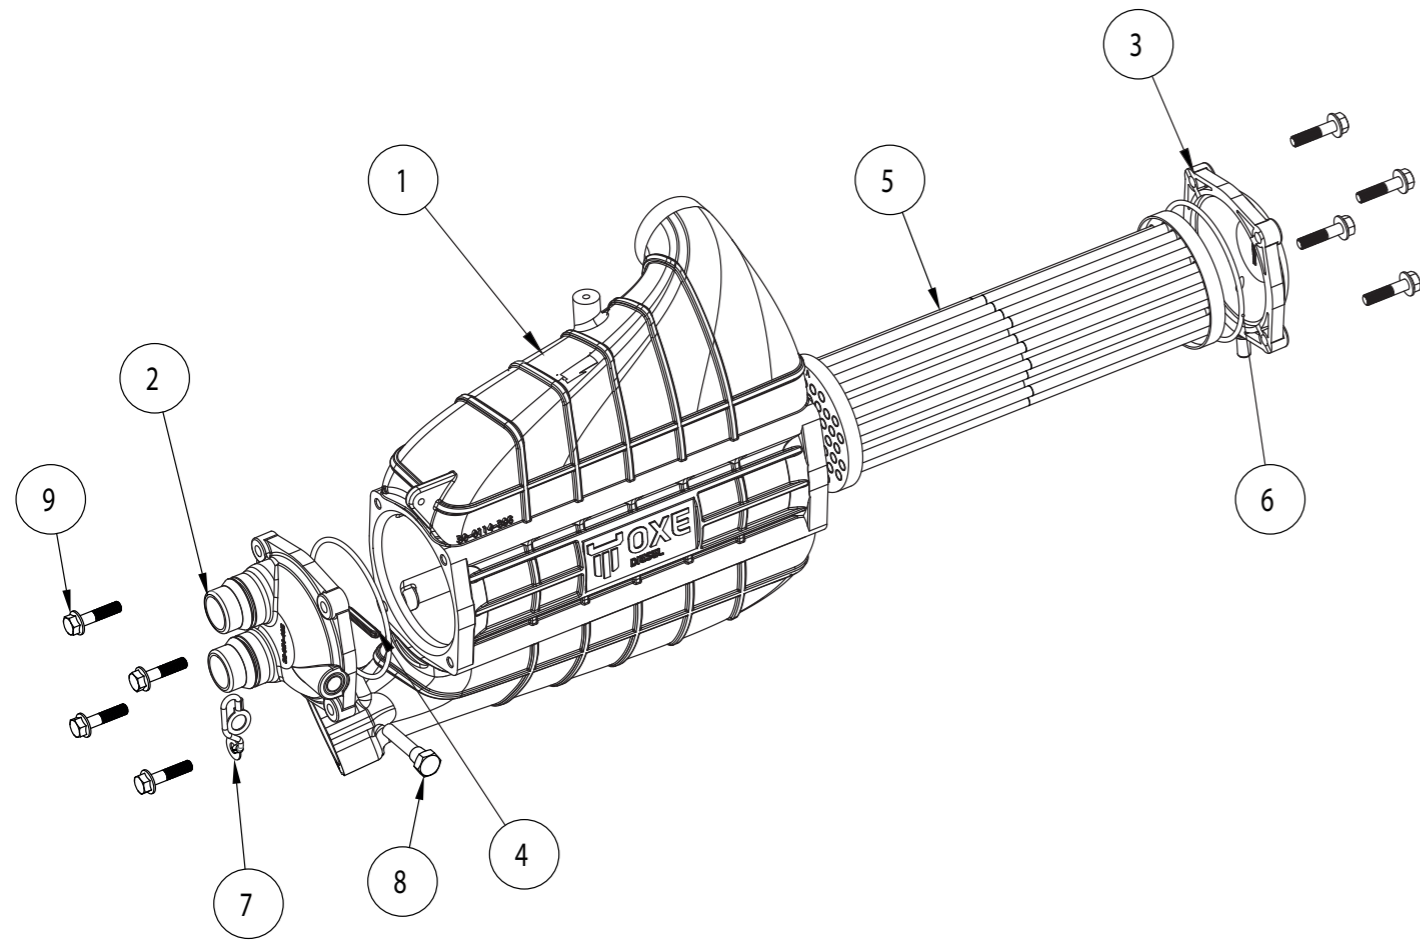

1.5.3.2.1 INTERCOOLER

30-0114-408
OXE DIESEL PARTS CATALOGUE

PART LIST			
ITEM NO.	PART NUMBER	DESCRIPTION	QTY.
1	30-0114-396	Intercooler housing	1
2	30-0114-405	Flange, water inlet/outlet intercooler	1
3	30-0114-406	End-cap, intercooler	1
4	30-0114-420	Seal, Intercooler cap divider	1
5	30-0114-407	Core, intercooler	1
6	30-0121-069	O-ring, intercooler	2
7	30-0122-225	Ground wire, intercooler	1
8	30-0122-226	Anode, intercooler	1
9	30-0130-302	Bolt	8