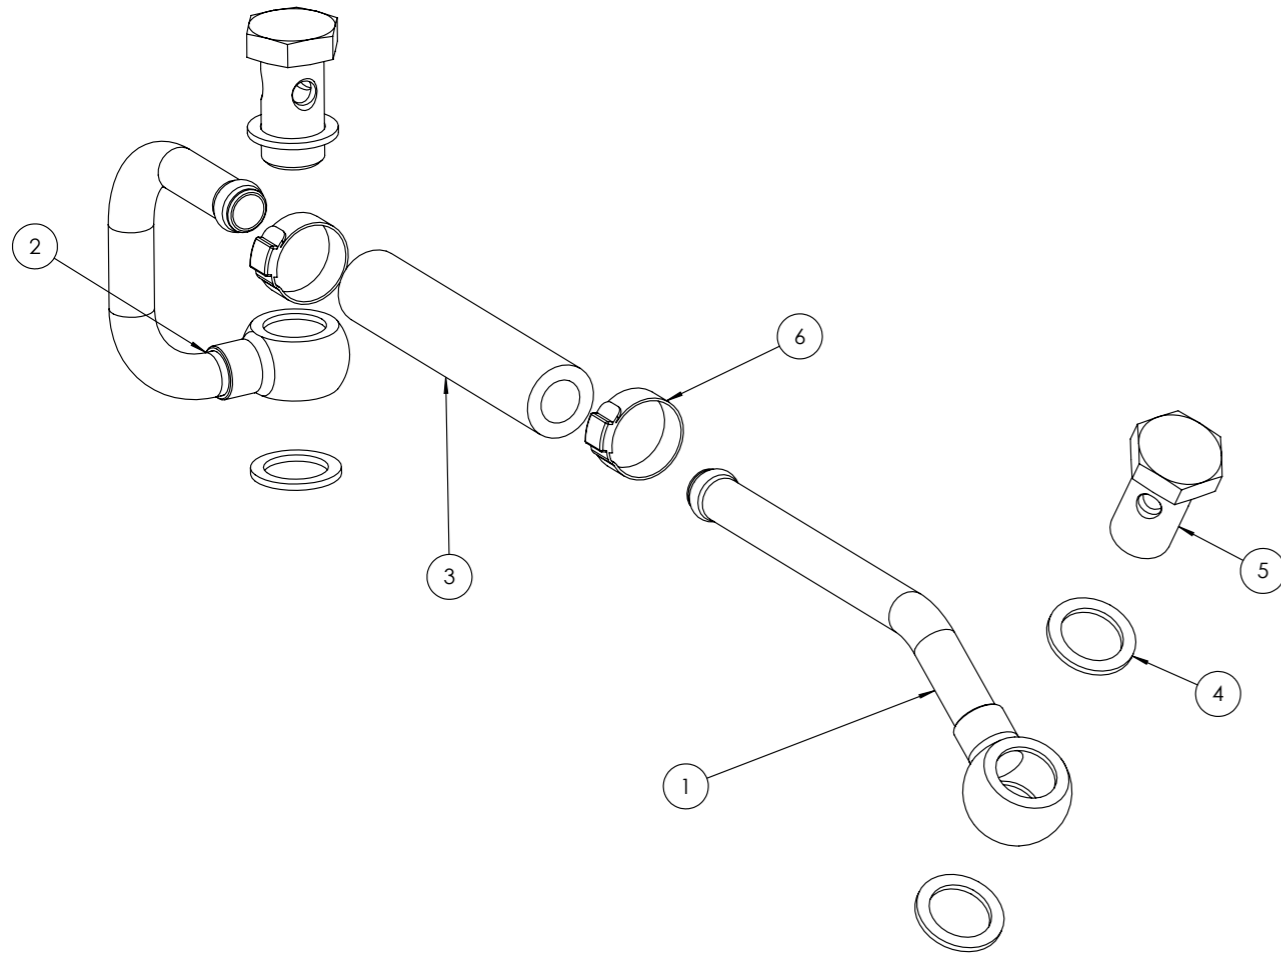

**1.5.1.3 TURBO WATER
OUTLET ASSEMBLY**

30-0114-422

OXE DIESEL PARTS CATALOGUE

PART LIST

ITEM NO.	PART NUMBER	DESCRIPTION	QTY.
1	30-0114-250	Turbo cooling outlet, upper	1
2	30-0114-392	Turbo cooling outlet, lower	1
3	30-0114-393	Hose, turbo cooling	1
4	30-0121-040	Washer	4
5	30-0122-103	Banjo bolt	2
6	30-0122-156	Hose clamp	2