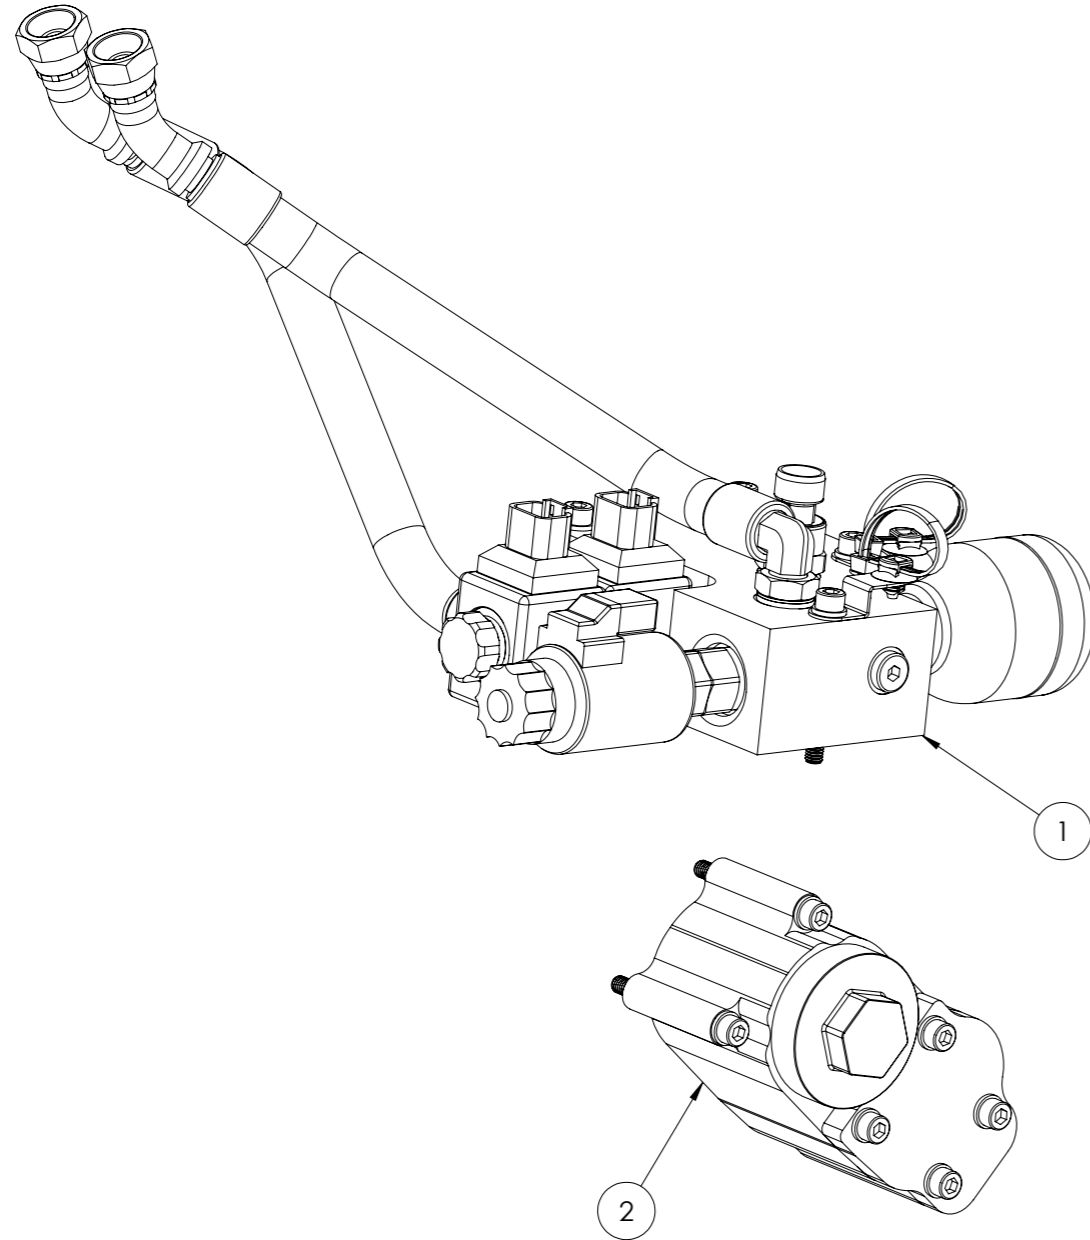

1.2.8 HYDRAULIC SYSTEM ASSEMBLY

30-0115-001
OXE DIESEL PARTS CATALOGUE

PART LIST			
ITEM NO.	PART NUMBER	DESCRIPTION	QTY.
1	30-0115-002	Valve block assembly, hydraulic	1
2	30-0115-032	Hydraulic pump assembly	1