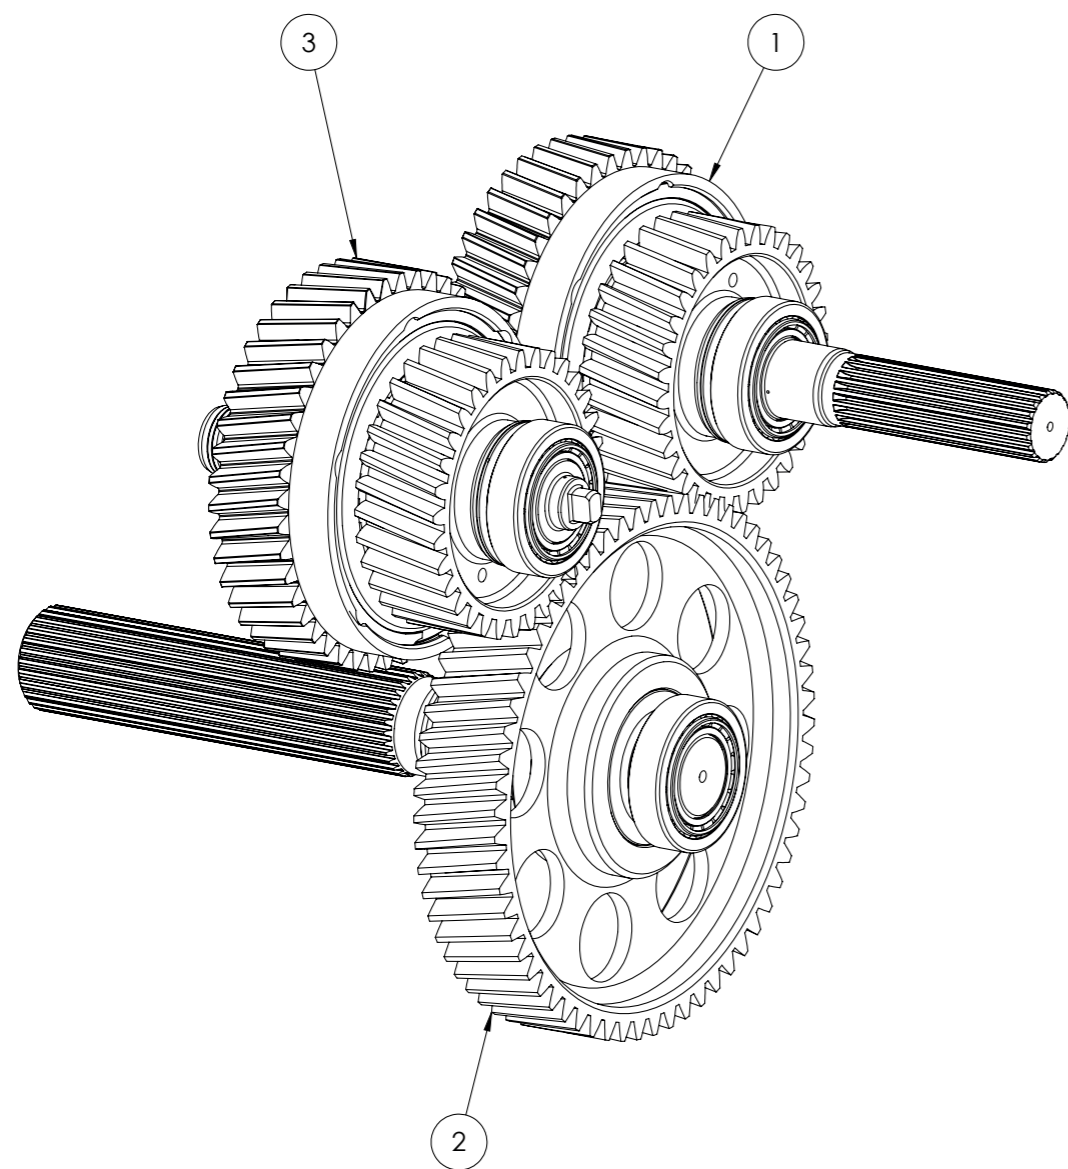

1.3 GEARBOX ASSEMBLY

30-0112-001

OXE DIESEL PARTS CATALOGUE

1.3 GEARBOX ASSEMBLY

30-0112-001

OXE DIESEL PARTS CATALOGUE

PART LIST			
ITEM NO.	PART NUMBER	DESCRIPTION	QTY.
1	30-0112-002	Input shaft assembly	1
2	30-0112-005	Output shaft assembly	1
3	30-0112-004	Reverse gear assembly	1