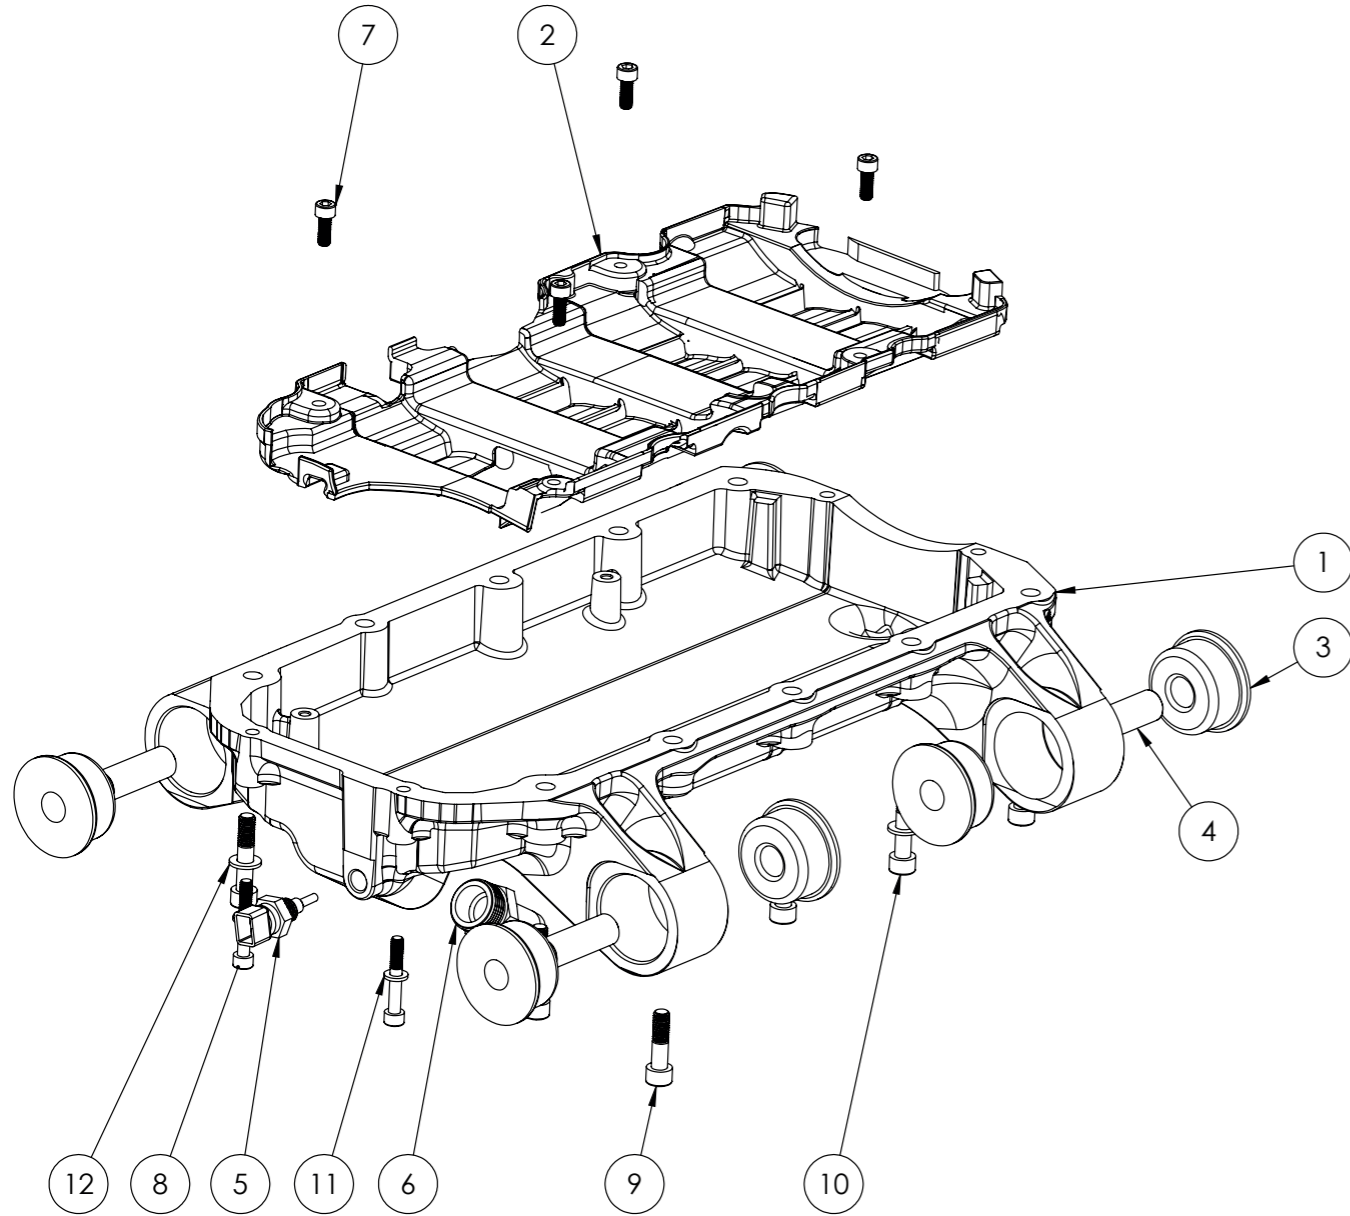

**1.5.5 DRY SUMP
ASSEMBLY**

30-0114-090
OXE DIESEL PARTS CATALOGUE

**1.5.5 DRY SUMP
ASSEMBLY**

30-0114-090
OXE DIESEL PARTS CATALOGUE

PART LIST			
ITEM NO.	PART NUMBER	DESCRIPTION	QTY.
1	30-0114-022	Dry sump	1
2	30-0114-092	Oil pan scraper	1
3	30-0114-206	Bushing, engine mount	8
4	30-0114-207	Spacer	4
5	30-0116-080	Sensor, oil temp	1
6	30-0122-147	Connector, hose	1
7	30-0130-020	Bolt	4
8	30-0130-025	Bolt	4
9	30-0130-043	Bolt	1
10	30-0130-057	Bolt	9
11	30-0130-191	Washer	4
12	30-0130-192	Washer	9