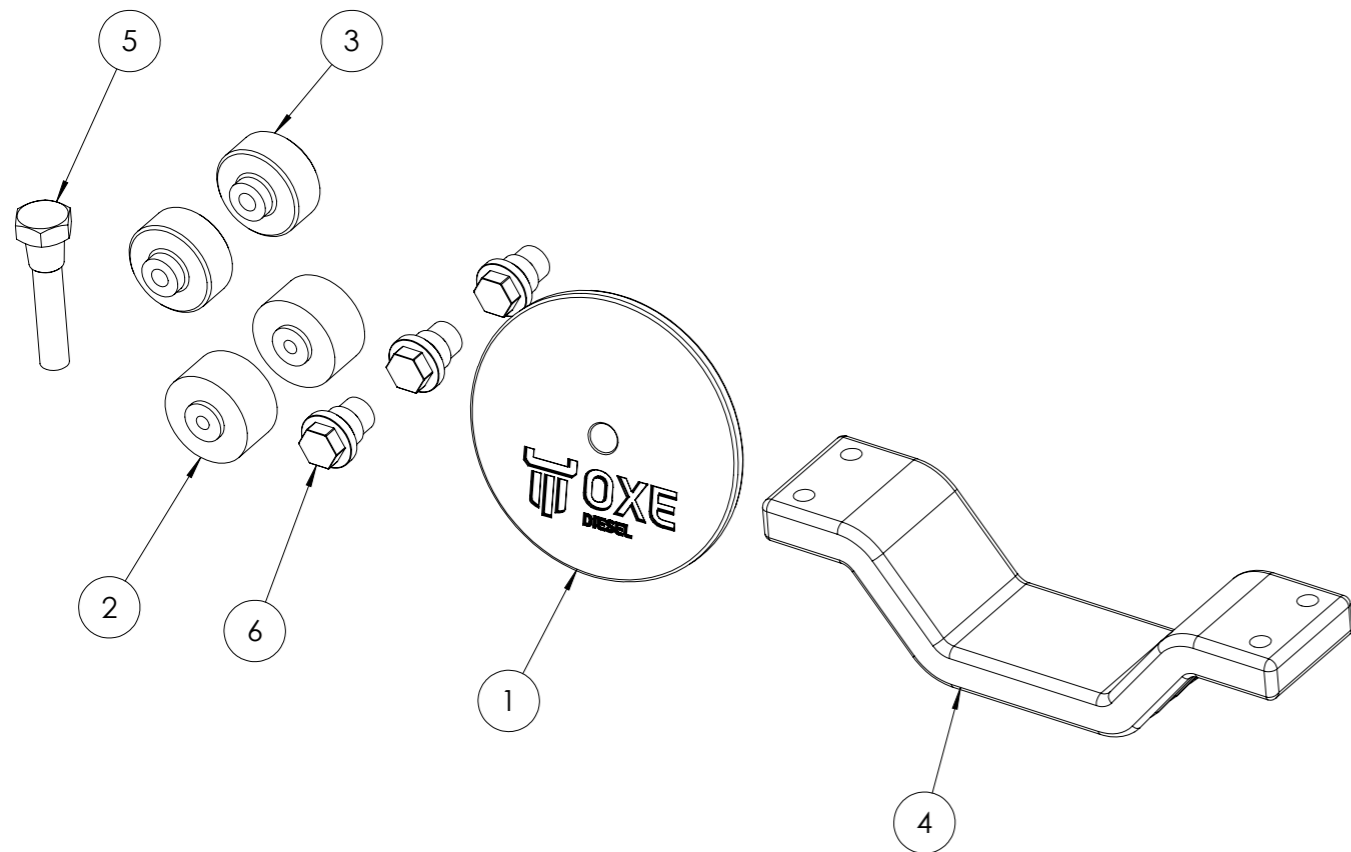

1.9.21 ANODE KIT

30-0190-930

OXE DIESEL PARTS CATALOGUE

PART LIST			
ITEM NO.	PART NUMBER	DESCRIPTION	QTY.
1	30-0111-066	Zinc anode fin	1
2	30-0113-043	Anode	2
3	30-0113-044	Anode	2
4	30-0113-032	Anode	1
5	30-0122-226	Cooler anode	1
6	30-0122-234	Anode	3