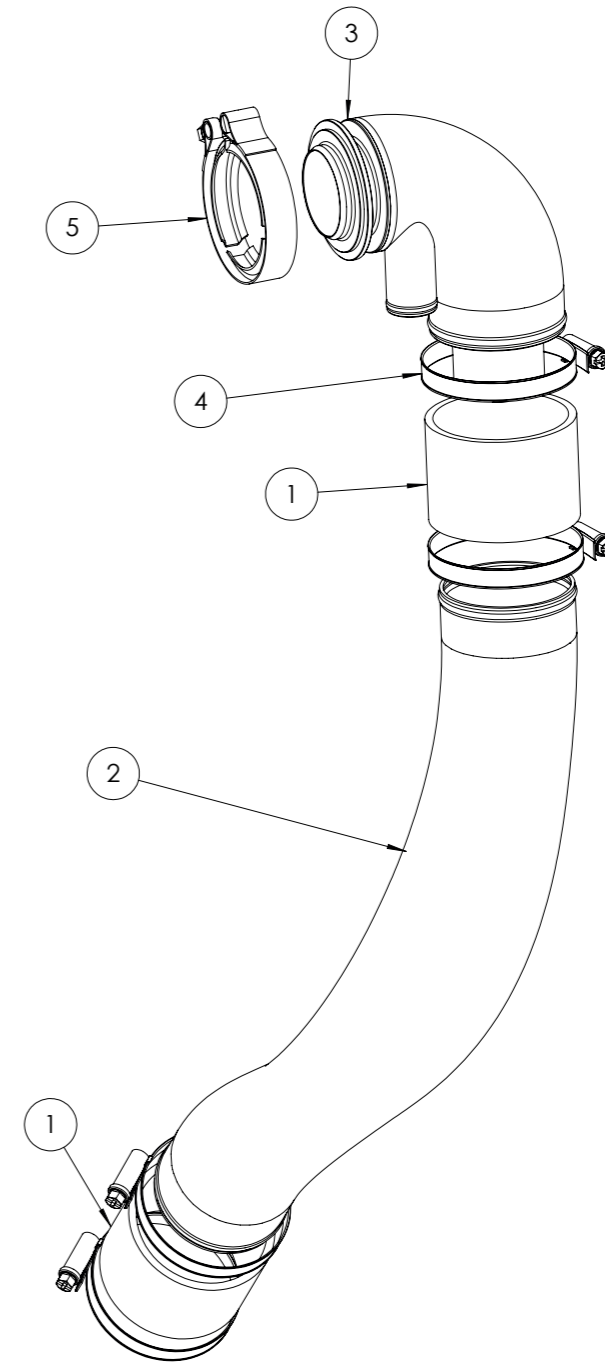

1.5.1.2 EXHAUST PIPE ASSEMBLY

30-0114-421
OXE DIESEL PARTS CATALOGUE

PART LIST			
ITEM NO.	PART NUMBER	DESCRIPTION	QTY.
1	30-0114-087	Flex hose, high temp exhaust	2
2	30-0114-225	Exhaust pipe	1
3	30-0114-234	Exhaust Elbow	1
4	30-0122-056	Hose clamp	4
5	30-0122-102	Clamp, v-band	1