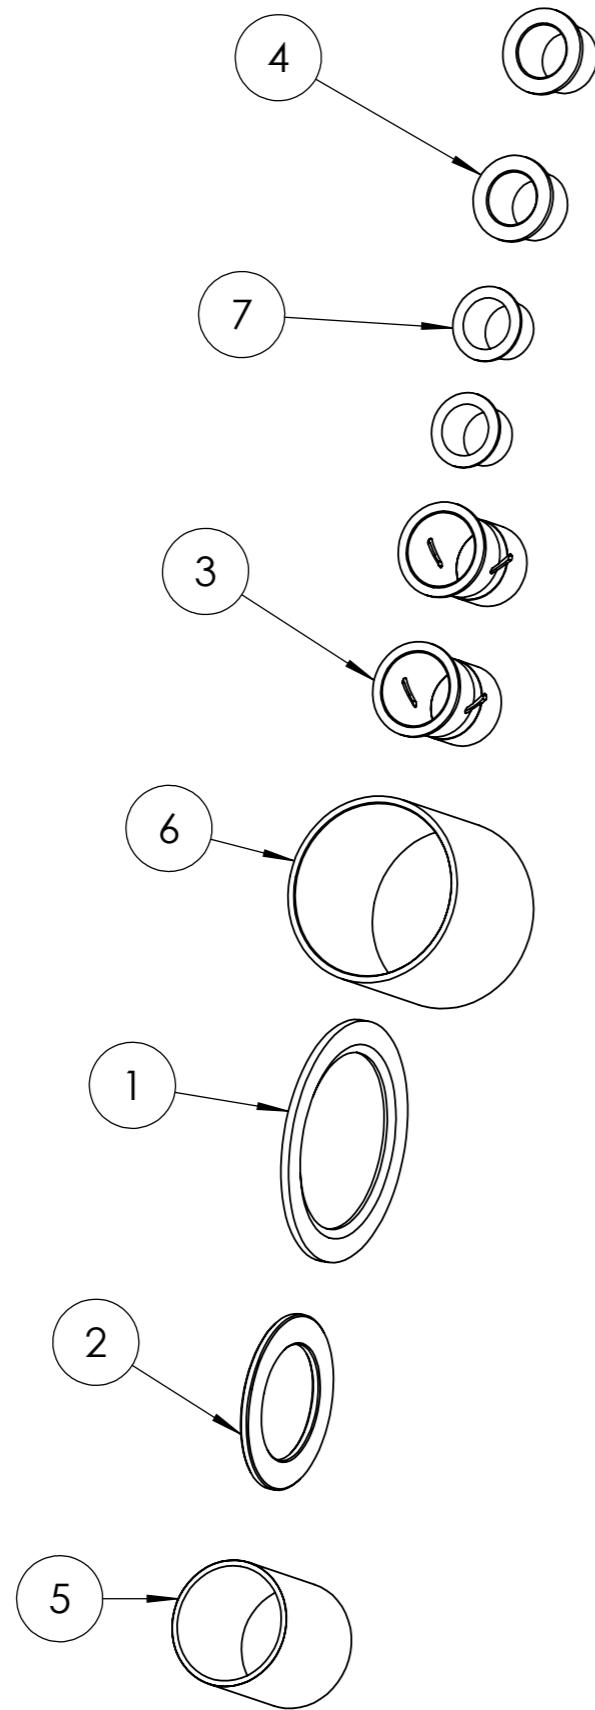

30-0190-922
OXE DIESEL PARTS CATALOGUE

PART LIST			
ITEM NO.	PART NUMBER	DESCRIPTION	QTY.
1	30-0120-037	Bushing	1
2	30-0121-002	O-ring	1
3	30-0121-042	O-ring	1
4	30-0121-043	O-ring	1
5	30-0121-044	O-ring	1