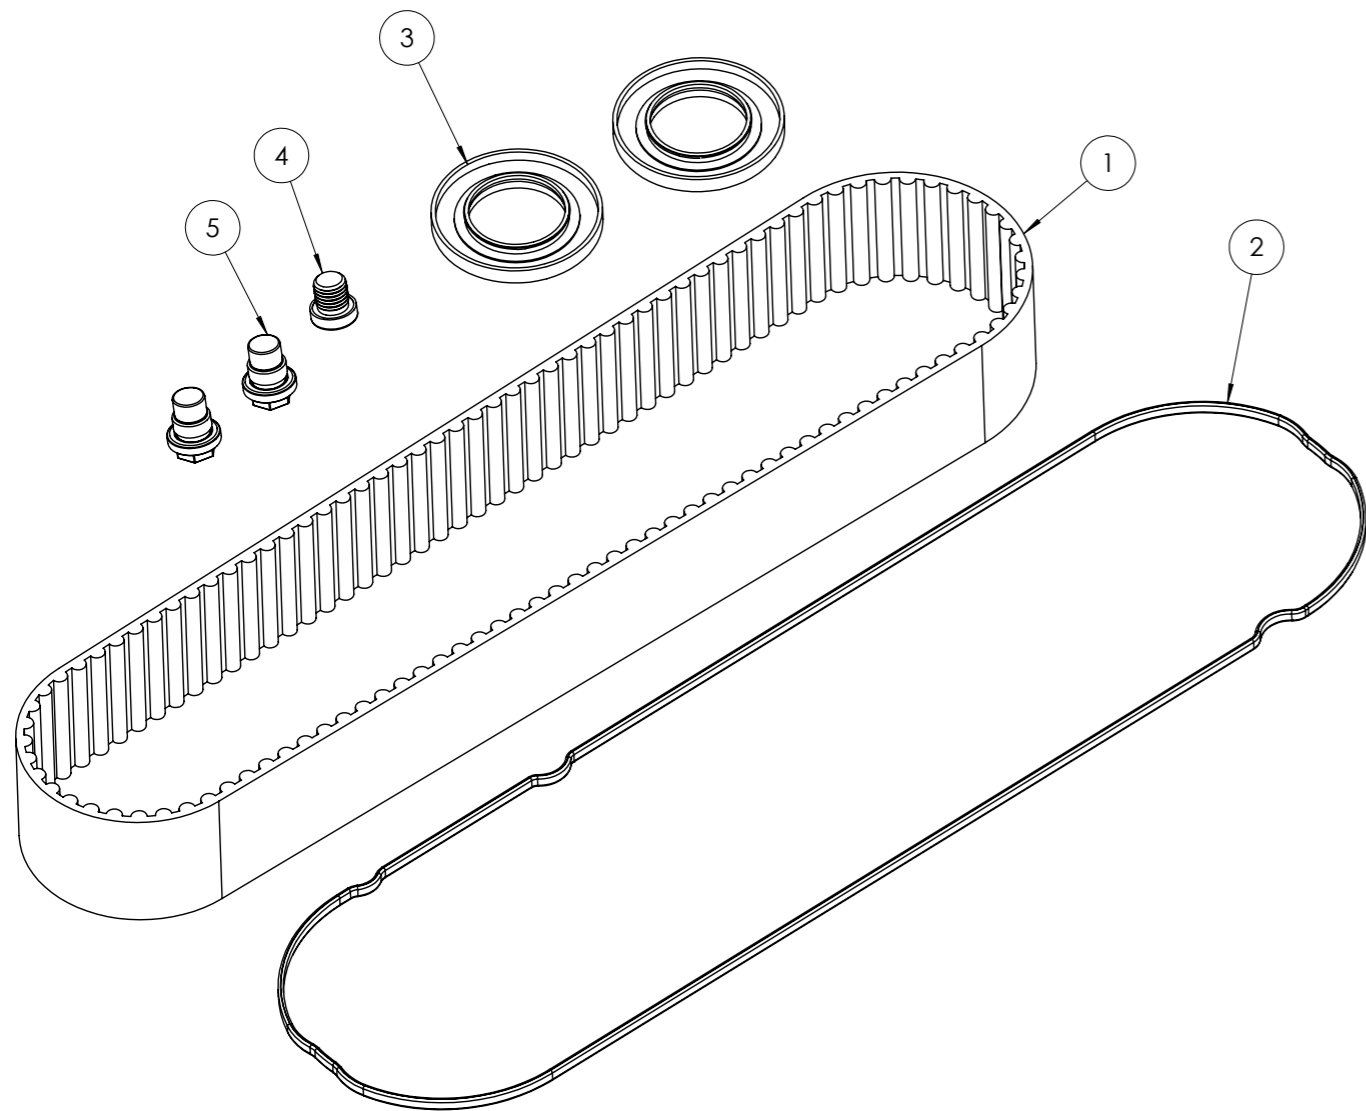

1.9.8 UPPER BELT SERVICE KIT

30-0190-915
OXE DIESEL PARTS CATALOGUE

PART LIST			
ITEM NO.	PART NUMBER	DESCRIPTION	QTY.
1	30-0110-062	Upper belt	1
2	30-0110-083	Seal	1
3	30-0121-031	Radial seal	2
4	30-0122-135	Plug	1
5	30-0122-234	Anode	2