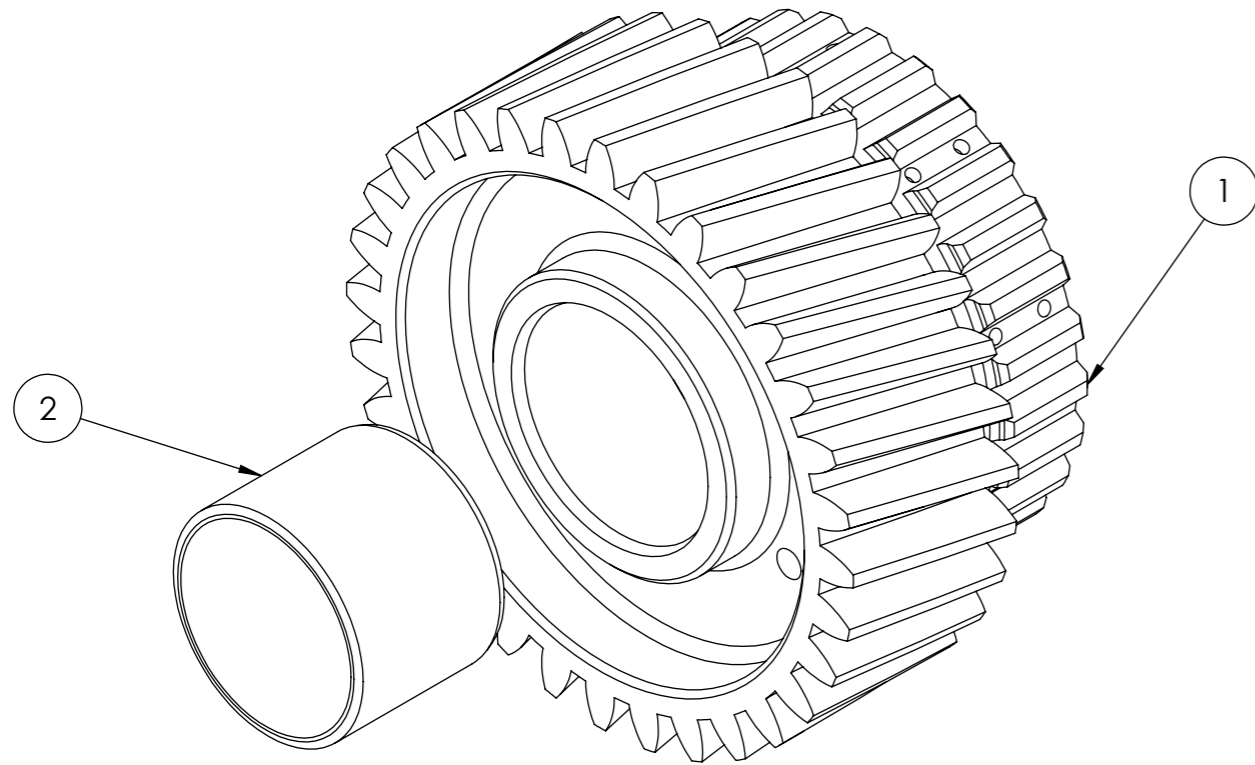

1.3.1.1 DRIVE GEAR ASSEMBLY

30-0112-041
OXE DIESEL PARTS CATALOGUE

PART LIST			
ITEM NO.	PART NUMBER	DESCRIPTION	QTY.
1	30-0112-021	Pulley, drive gear	1
2	30-0120-011	Bushing, drive gear	1