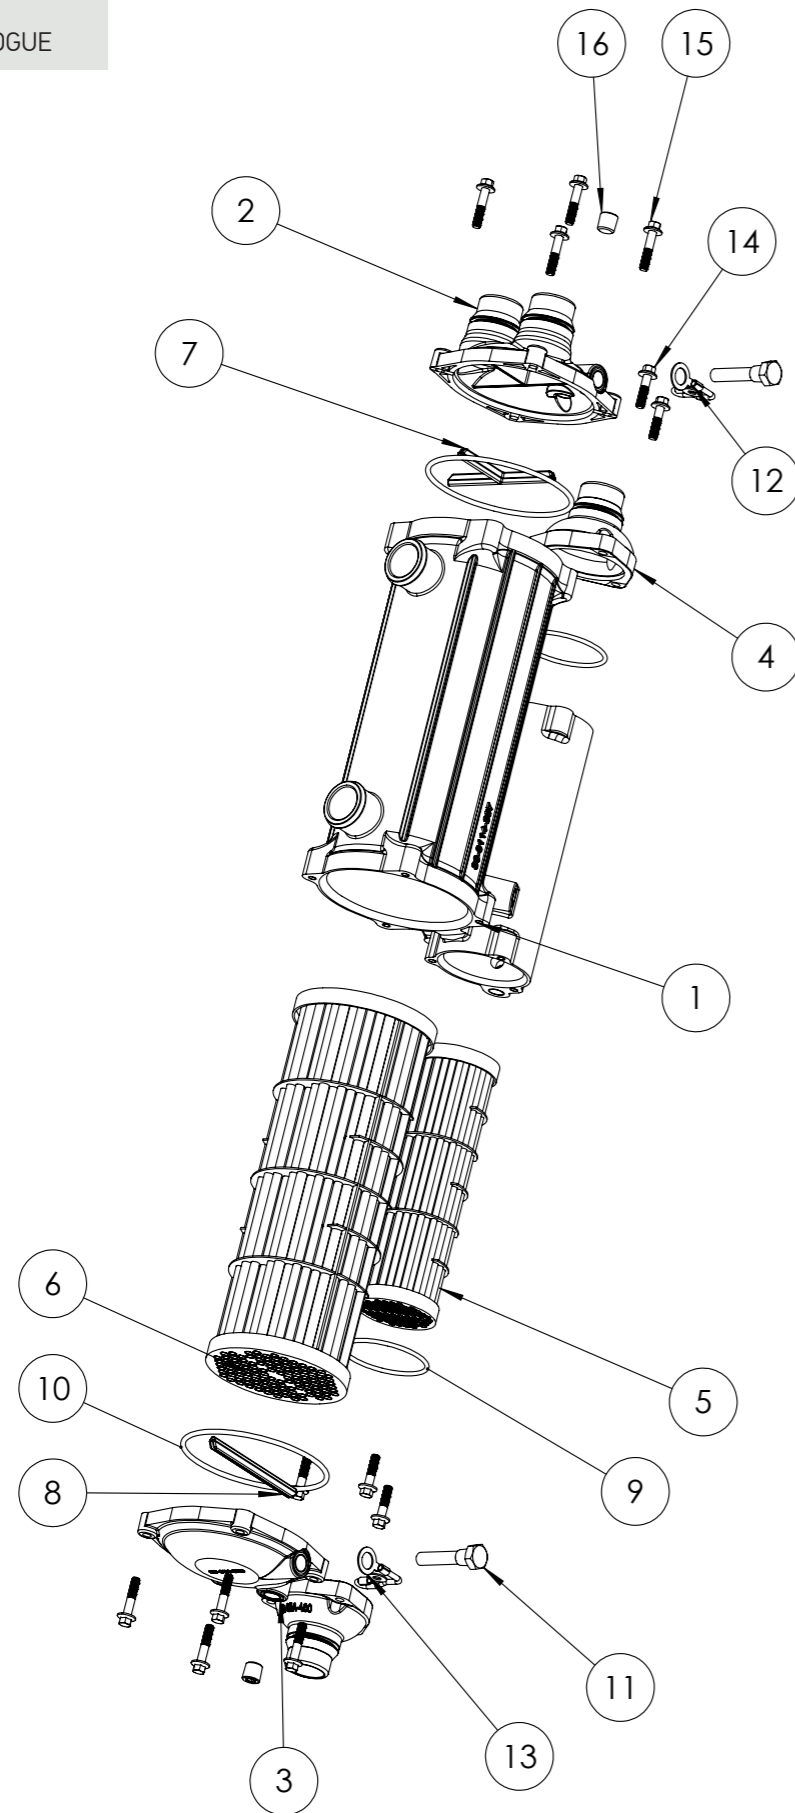

1.5.3.5.1 HEAT EXCHANGER

30-0114-403
OXE DIESEL PARTS CATALOGUE

1.5.3.5.1 HEAT EXCHANGER

30-0114-403
OXE DIESEL PARTS CATALOGUE

PART LIST			
ITEM NO.	PART NUMBER	DESCRIPTION	QTY.
1	30-0114-397	Heat exchanger housing	1
2	30-0114-398	Heat exchanger front end-cap	1
3	30-0114-399	Heat exchanger rear end-cap	1
4	30-0114-400	Hydraulic oil cooler end-cap out	2
5	30-0114-401	Hydraulic oil cooler bundle	1
6	30-0114-402	Heat exchanger bundle	1
7	30-0114-409	Rear end-cap divider seal	1
8	30-0114-411	Front end-cap divider seal	1
9	30-0121-067	Hydraulic oil cooler o-ring	2
10	30-0121-068	Heat exchanger o-ring	2
11	30-0122-226	Anode	2
12	30-0122-227	Heat exchanger ground wire front	1
13	30-0122-229	Heat exchanger ground wire rear	1
14	30-0130-243	Bolt	6
15	30-0130-244	Bolt	8
16	30-0130-370	Plug	2