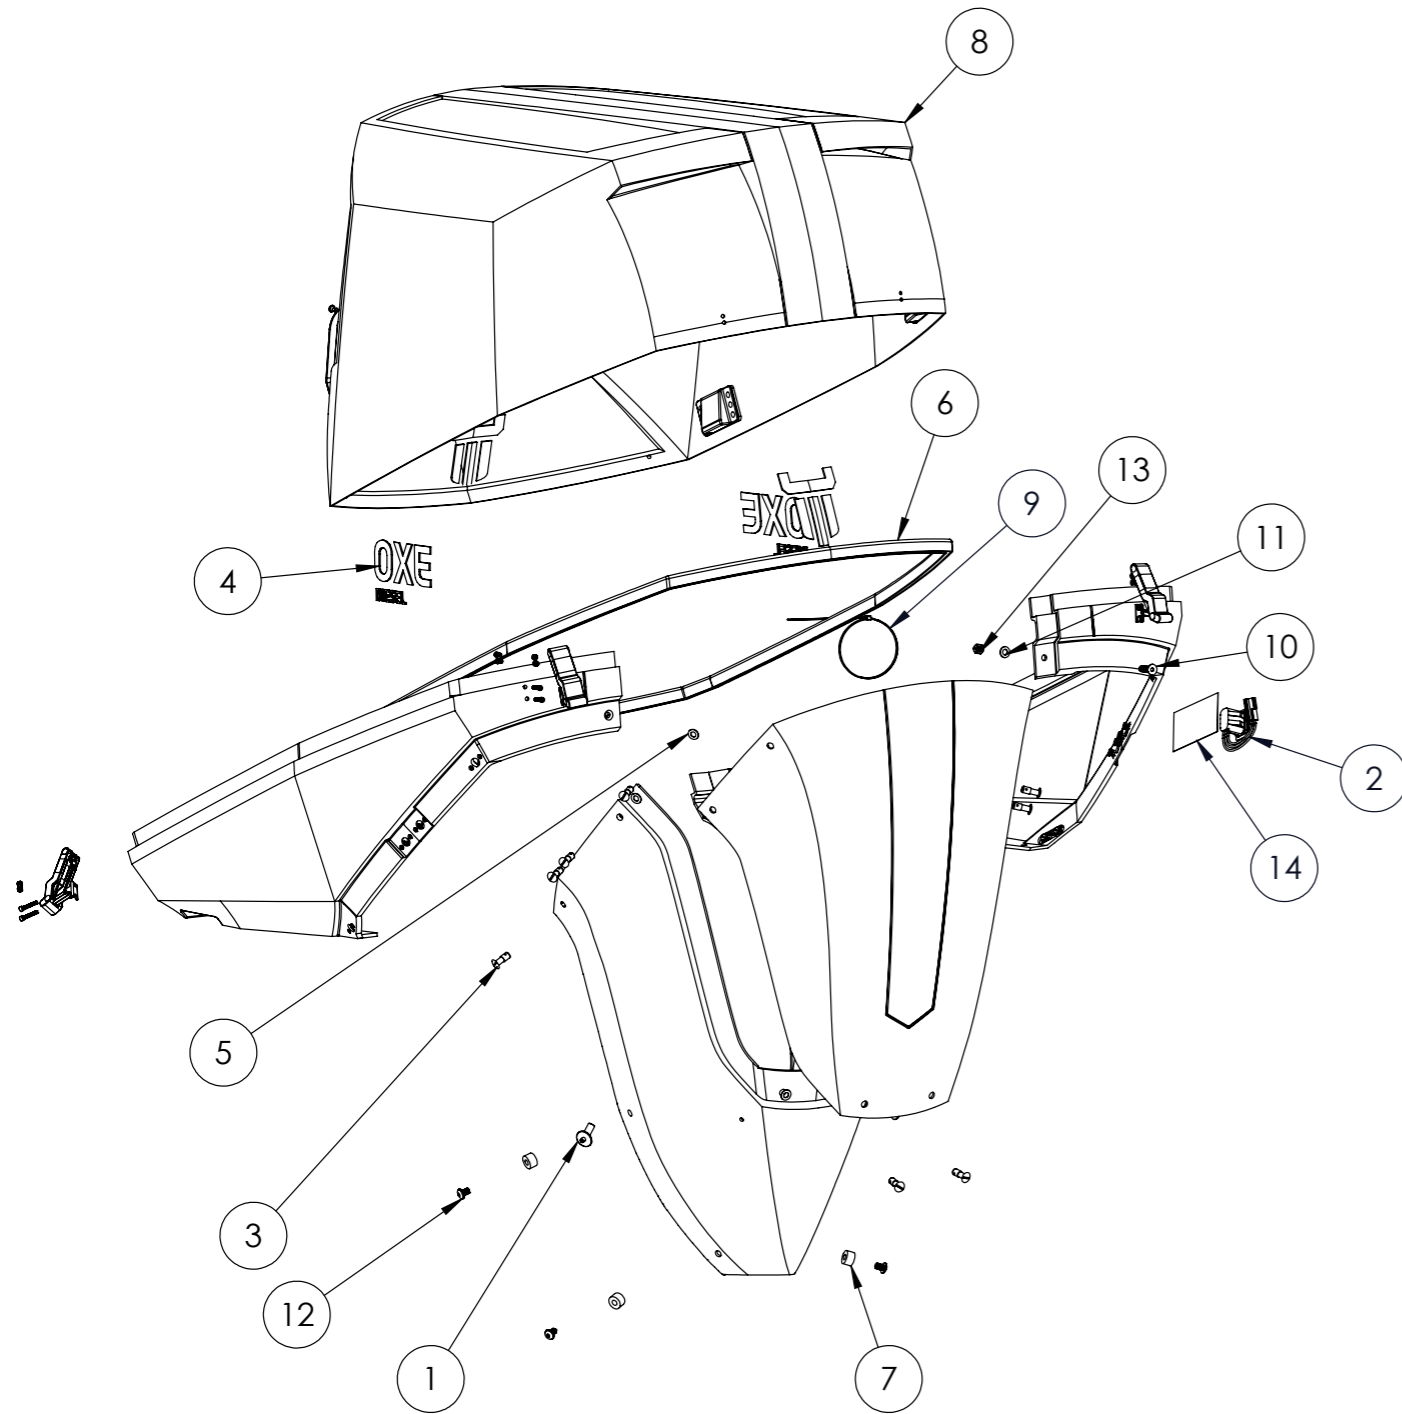

1.7 COWLING ASSEMBLY

30-0117-001

OXE DIESEL PARTS CATALOGUE

1.7 COWLING ASSEMBLY

30-0117-001

OXE DIESEL PARTS CATALOGUE

PART LIST			
ITEM NO.	PART NUMBER	DESCRIPTION	QTY.
1	30-0110-070	Nipple	1
2	30-0116-073	PTT switch	1
3	30-0117-026	Bolt	10
4	30-0117-035	Cowl decal kit	1
5	30-0117-054	Washer	10
6	30-0117-060	Seal	1
7	30-0117-087	Distance	4
8	30-0117-097	Cowl set	1
9	30-0122-244	Cable tie	1
10	30-0130-135	Bolt	1
11	30-0130-192	Washer	1
12	30-0130-211	Bolt	4
13	30-0130-262	Nut	1
14	30-0300-009	Read manual small label	1