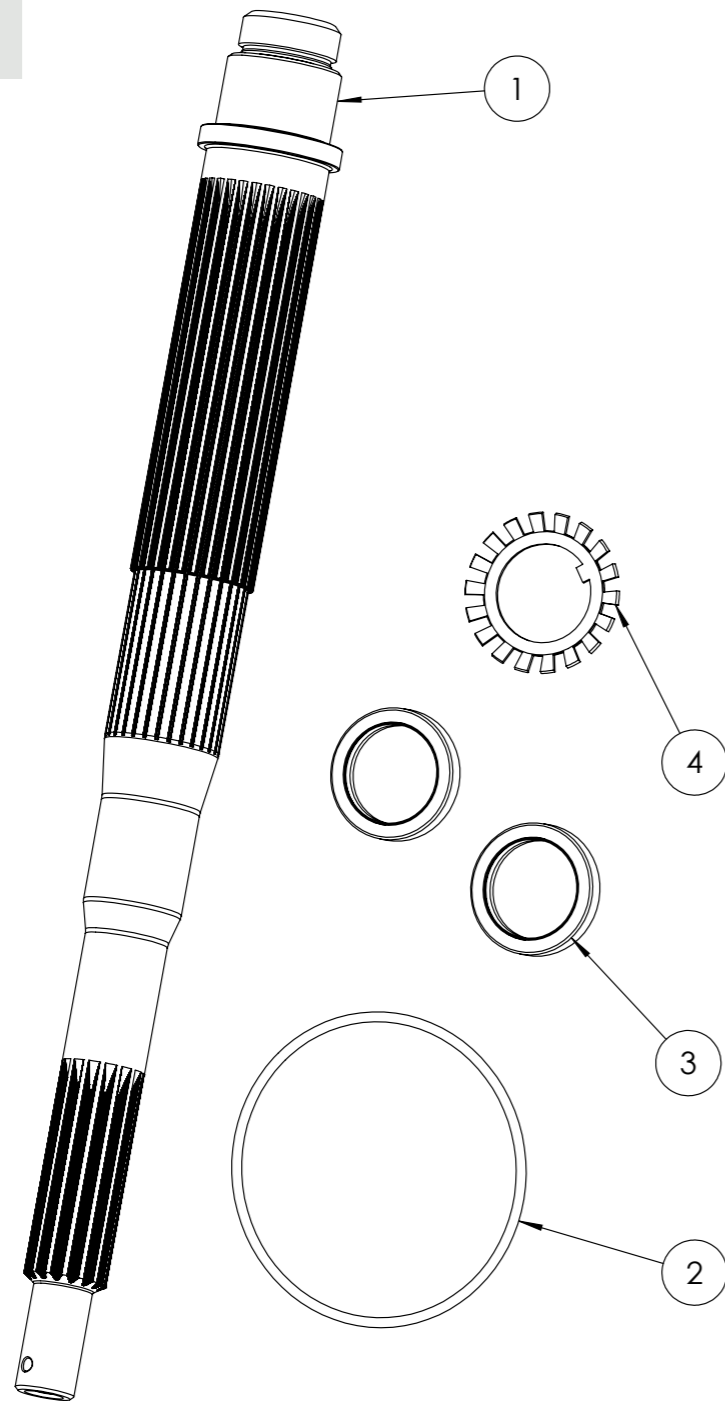

**1.9.19 PROPELLER SHAFT
REPAIR KIT**

30-0190-928
OXE DIESEL PARTS CATALOGUE

PART LIST			
ITEM NO.	PART NUMBER	DESCRIPTION	QTY.
1	30-0111-005	Propeller shaft	1
2	30-0121-008	O-ring	1
3	30-0121-071	Radial seal	2
4	30-0130-195	Locking ring	1