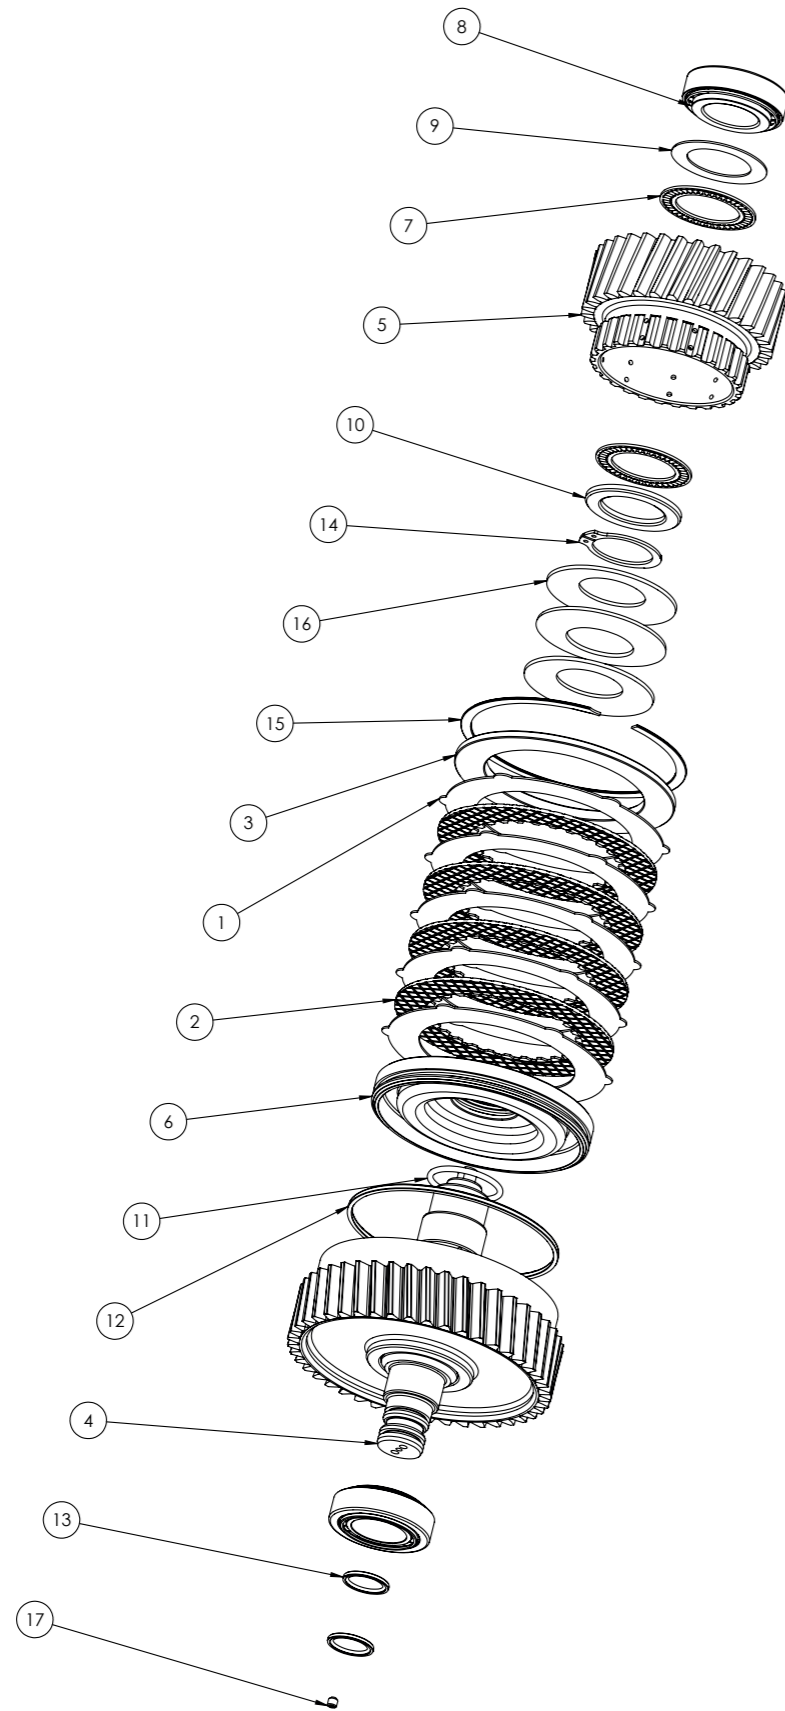

30-0112-041
OXE DIESEL PARTS CATALOGUE

PART LIST			
ITEM NO.	PART NUMBER	DESCRIPTION	QTY.
1	30-0120-007	Bearing	1
2	30-0112-038	Output shaft assembly	1

1.3.3 REVERSE GEAR ASSEMBLY

30-0112-004

OXE DIESEL PARTS CATALOGUE