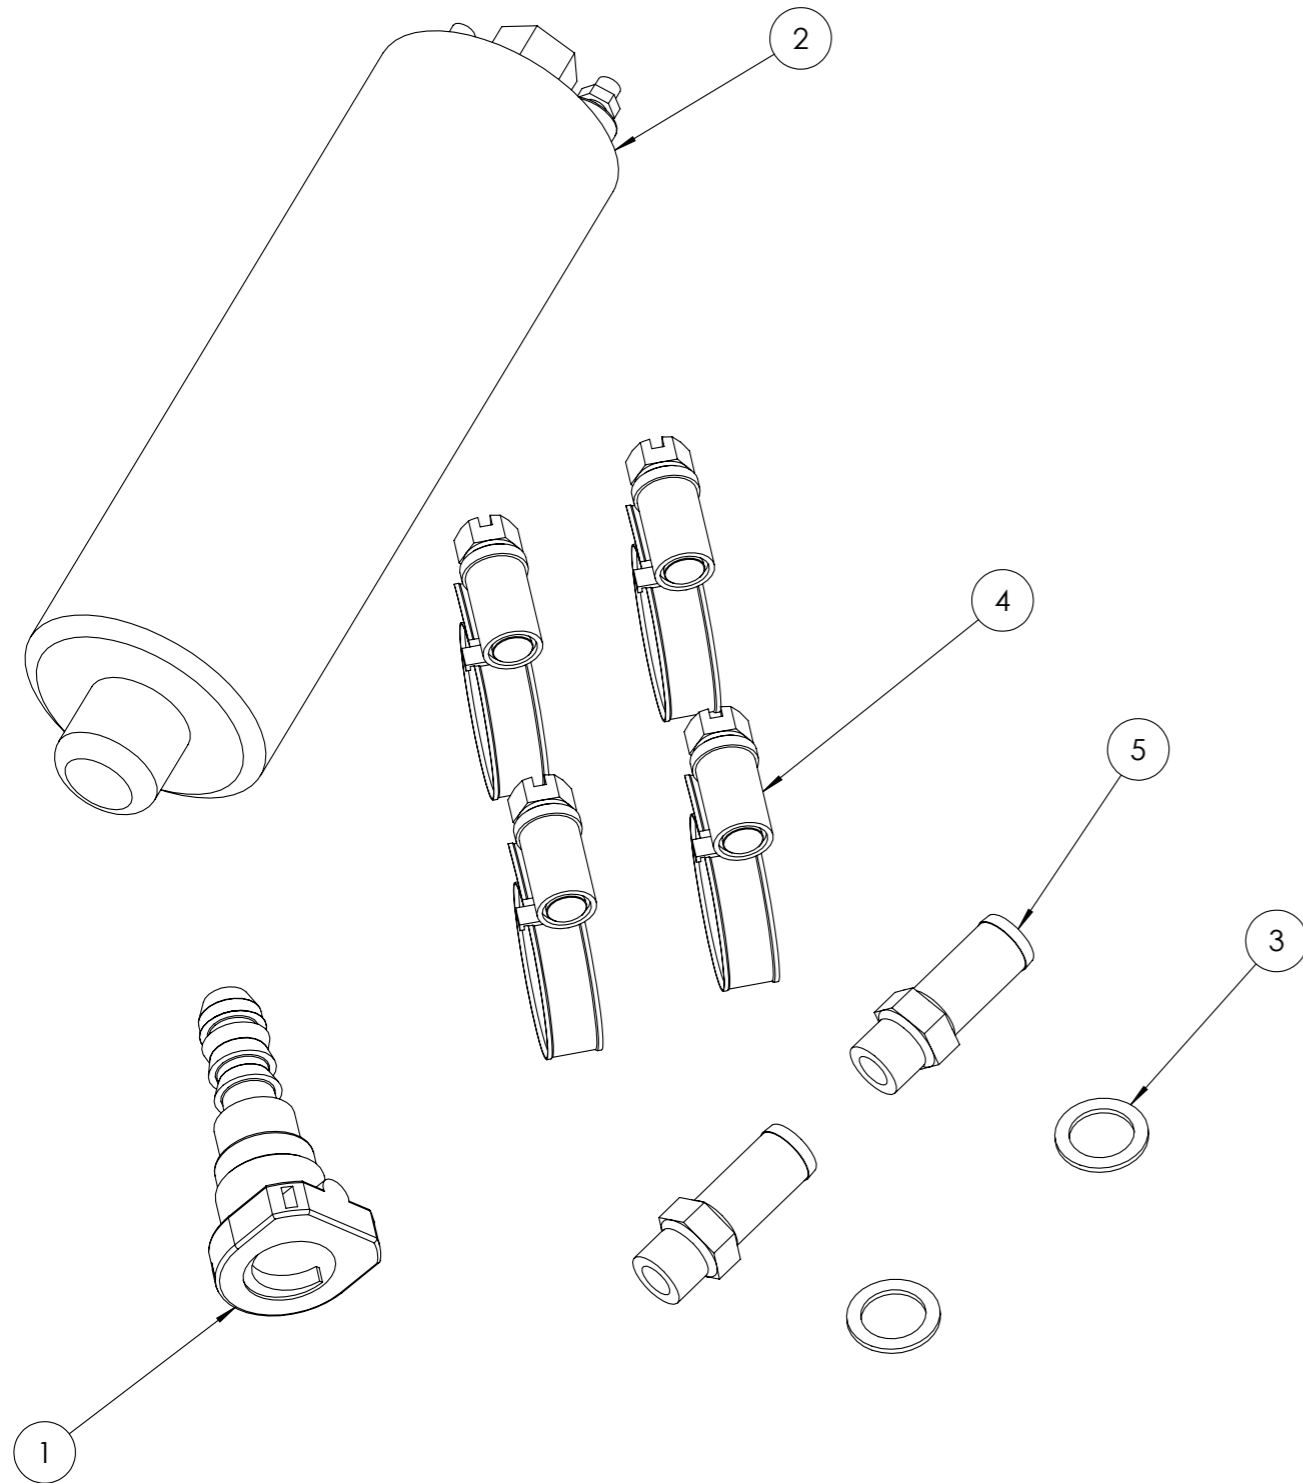

1.9.23 FUEL PUMP KIT

30-0190-935

OXE DIESEL PARTS CATALOGUE

1.9.23 FUEL PUMP KIT

30-0190-935

OXE DIESEL PARTS CATALOGUE

PART LIST

ITEM NO.	PART NUMBER	DESCRIPTION	QTY.
1	30-0114-140	Quick connector	1
2	30-0114-444	Fuel pump	1
3	30-0121-052	Copper washer	2
4	30-0122-049	Hose clamp	4
5	30-0122-254	Hose connector	2
6	30-0122-234	Anode M14x1.5 zink short	3