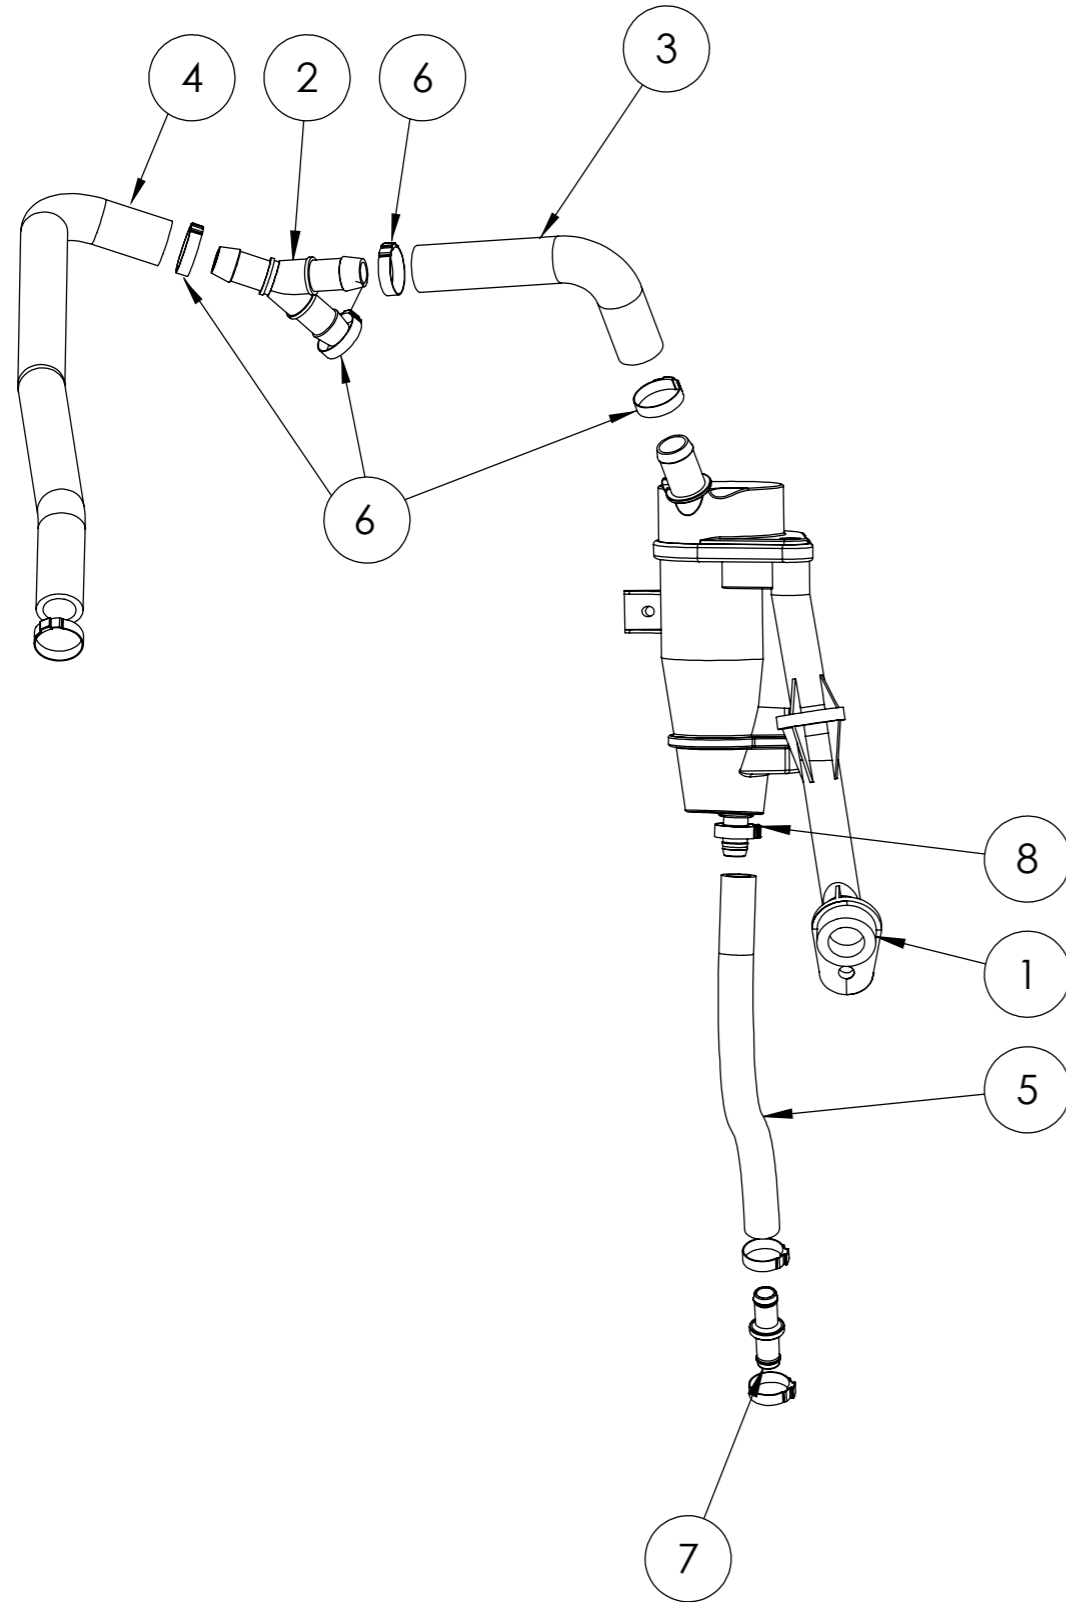

**1.5.11 CRANKCASE
VENTILATION ASSEMBLY**

30-0114-117
OXE DIESEL PARTS CATALOGUE

**1.5.11 CRANKCASE
VENTILATION ASSEMBLY**

30-0114-117
OXE DIESEL PARTS CATALOGUE

PART LIST			
ITEM NO.	PART NUMBER	DESCRIPTION	QTY.
1	30-0114-071	Oil separator, crankcase ventilation	1
2	30-0114-293	Y-junction, breather	1
3	30-0114-294	Breather hose, oil separator	1
4	30-0114-295	Breather hose, junction - inlet	1
5	30-0114-321	Hose, crankcase ventilation oil return	1
6	30-0122-113	Hose clamp	5
7	30-0122-124	Hose fitting	1
8	30-0122-139	Hose clamp	3