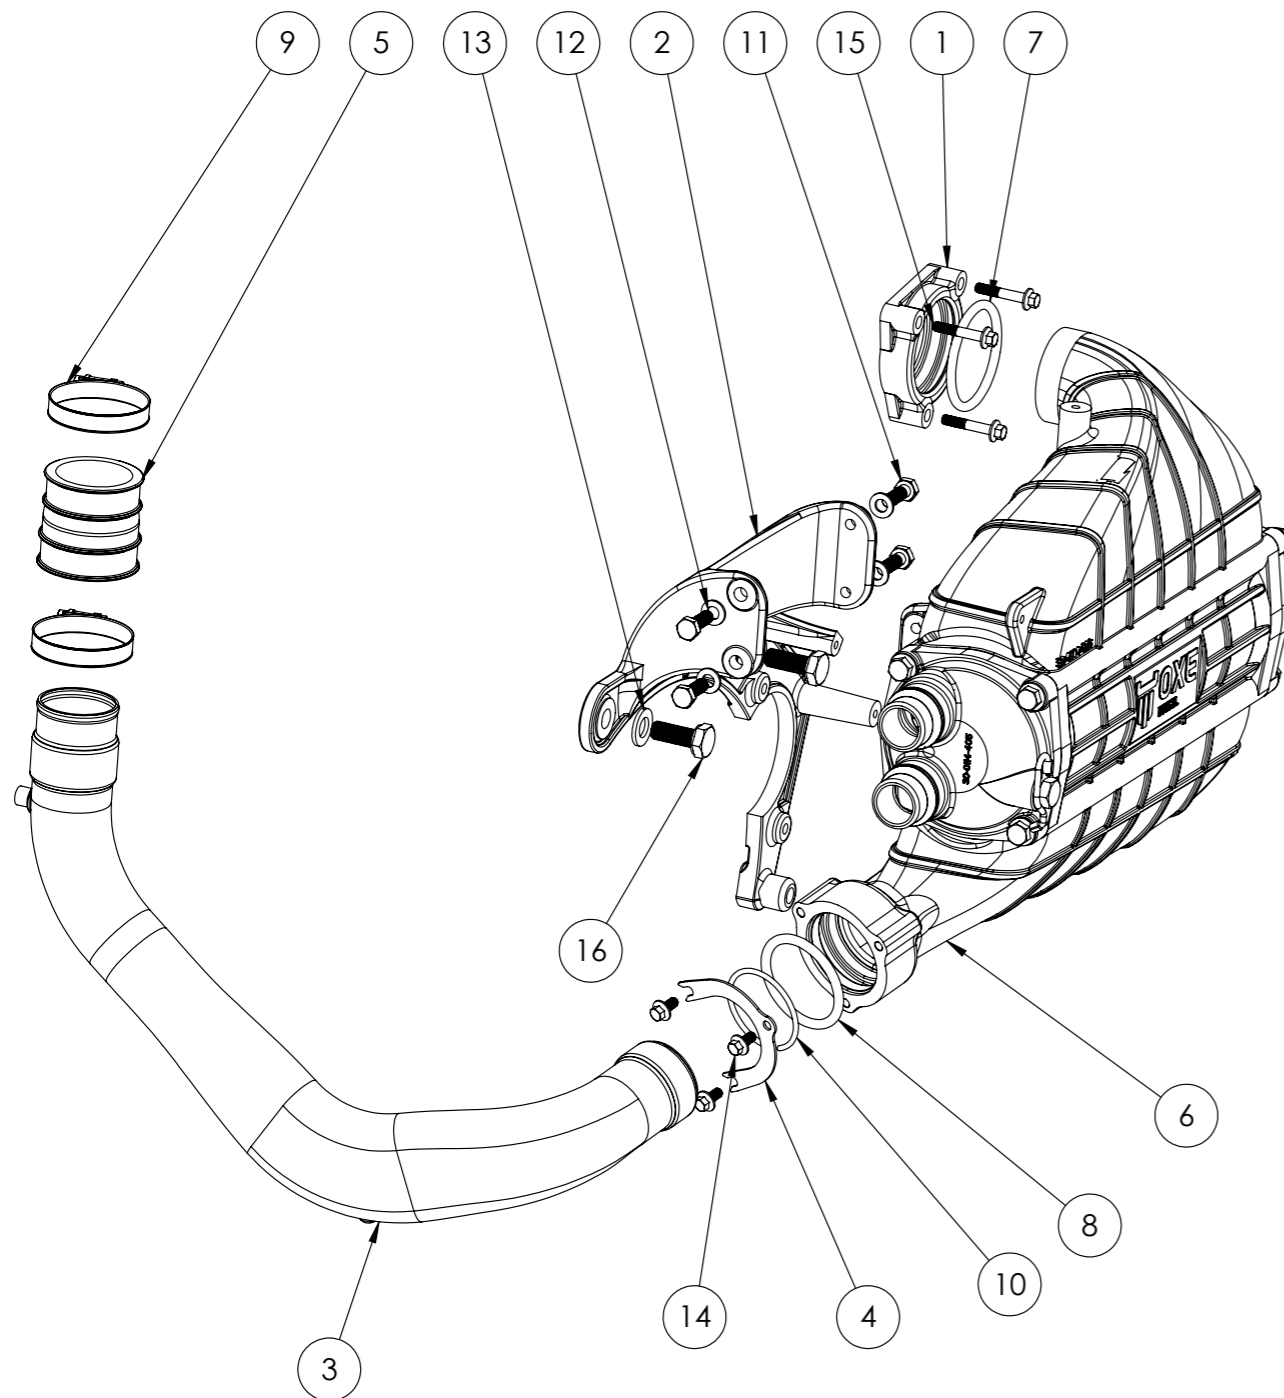

1.5.3.2 INTERCOOLER ASSEMBLY

30-0114-149

OXE DIESEL PARTS CATALOGUE

1.5.3.2 INTERCOOLER ASSEMBLY

30-0114-149

OXE DIESEL PARTS CATALOGUE

PART LIST			
ITEM NO.	PART NUMBER	DESCRIPTION	QTY.
1	30-0114-174	Intake flange	1
2	30-0114-175	Intercooler bracket	1
3	30-0114-385	Pipe, air pressure	1
4	30-0114-386	Intercooler retainer, pressure pipe	1
5	30-0114-388	Hose, pressure pipe	1
6	30-0114-408	Intercooler	1
7	30-0121-029	O-ring	1
8	30-0121-066	O-ring	1
9	30-0122-054	Hose clamp	2
10	30-0122-221	Spacer, o-ring	1
11	30-0130-122	Bolt	4
12	30-0130-192	Washer	4
13	30-0130-194	Washer	2
14	30-0130-240	Bolt	3
15	30-0130-246	Bolt	3
16	30-0130-325	Bolt	2