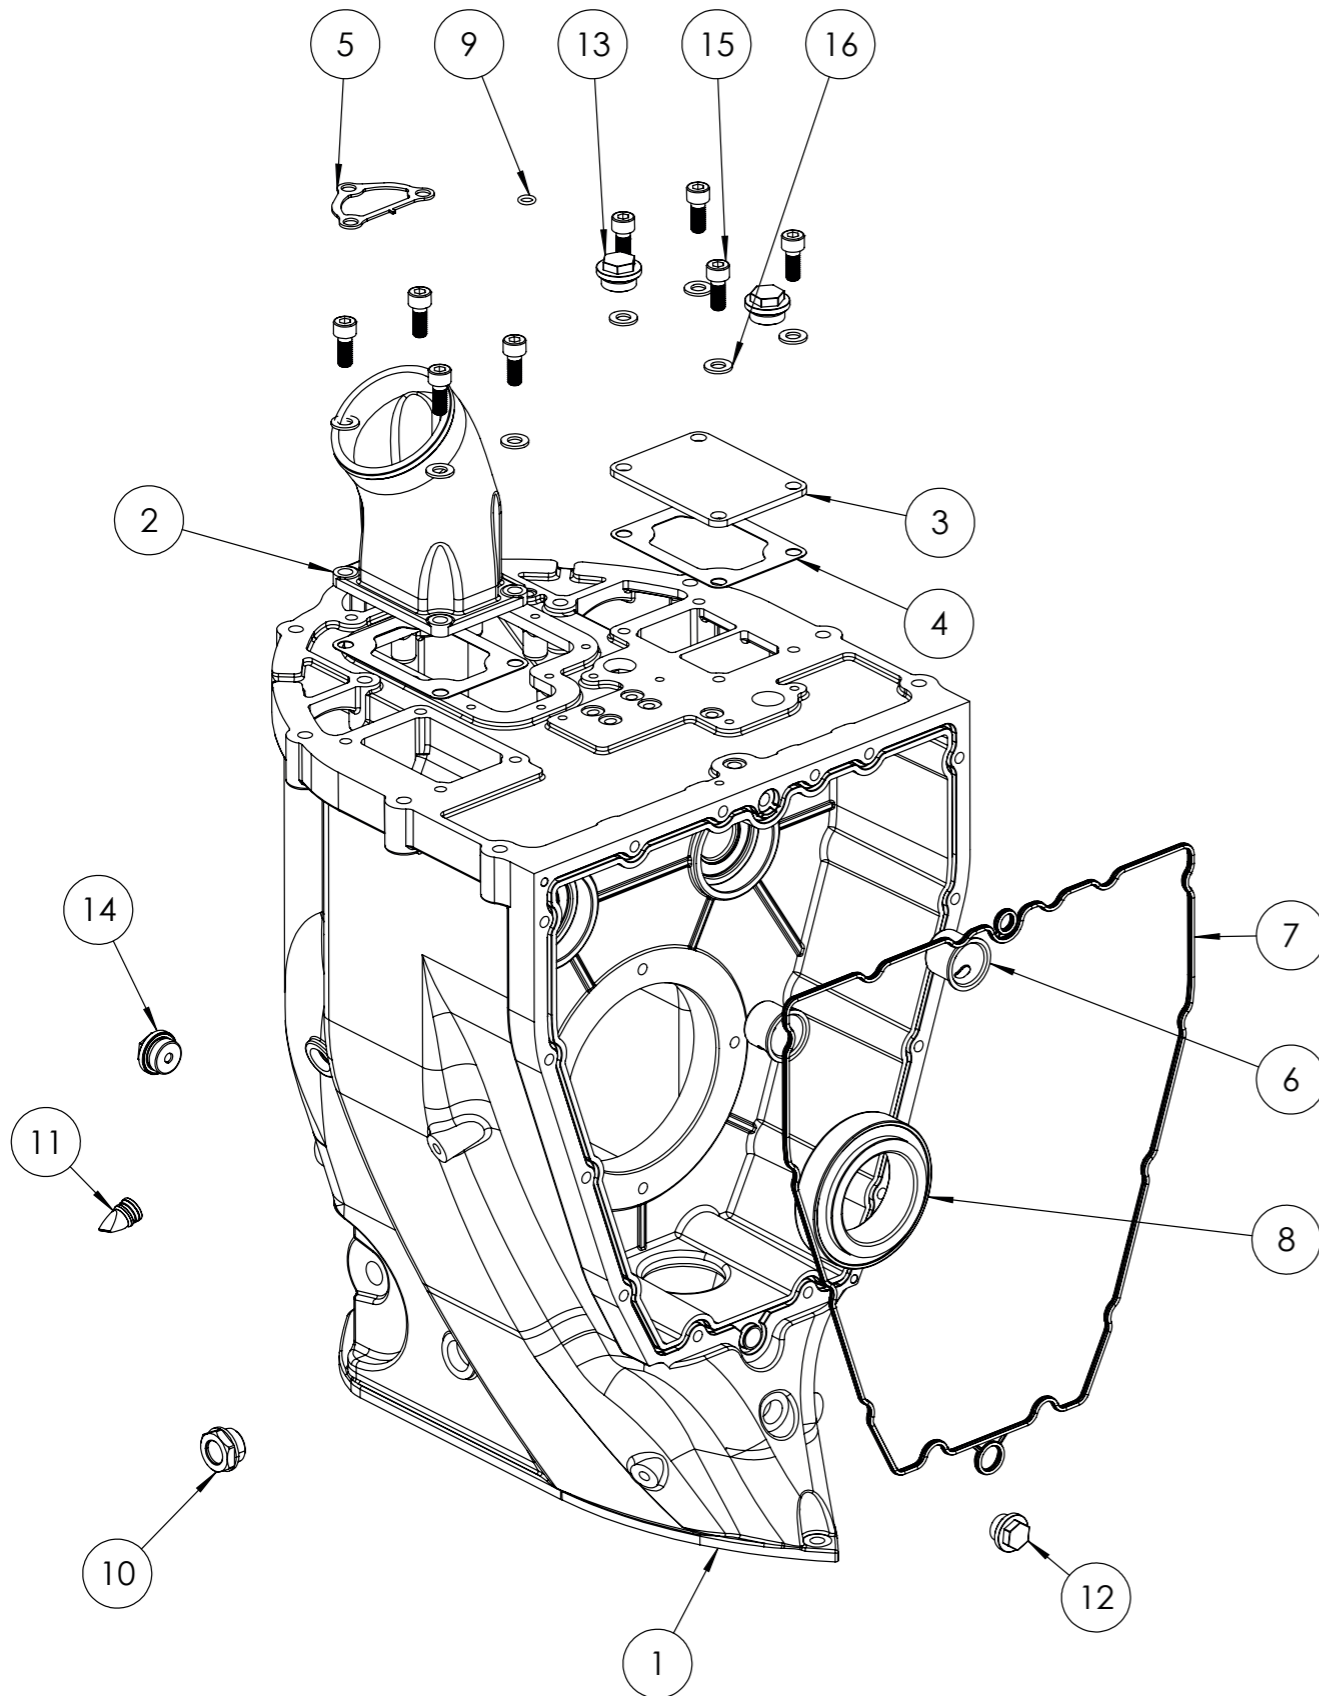

1.2.3 GEARBOX HOUSING ASSEMBLY

30-0111-132
OXE DIESEL PARTS CATALOGUE

1.2.3 GEARBOX HOUSING ASSEMBLY

30-0111-132
OXE DIESEL PARTS CATALOGUE

PART LIST			
ITEM NO.	PART NUMBER	DESCRIPTION	QTY.
1	30-0111-020	Gearbox housing	1
2	30-0111-023	Exhaust connector	1
3	30-0111-076	Exhaust block plate	1
4	30-0111-077	Gasket	2
5	30-0111-080	Gasket	1
6	30-0111-099	Axle sleeve	2
7	30-0111-125	Seal	1
8	30-0120-008	Bearing	1
9	30-0121-065	O-ring	1
10	30-0122-018	Sight glass	1
11	30-0122-042	Duck bill	2
12	30-0122-189	Magnet plug	1
13	30-0122-191	Plug	2
14	30-0122-192	Magnet plug	2
15	30-0130-041	Bolt	8
16	30-0130-192	Washer	8