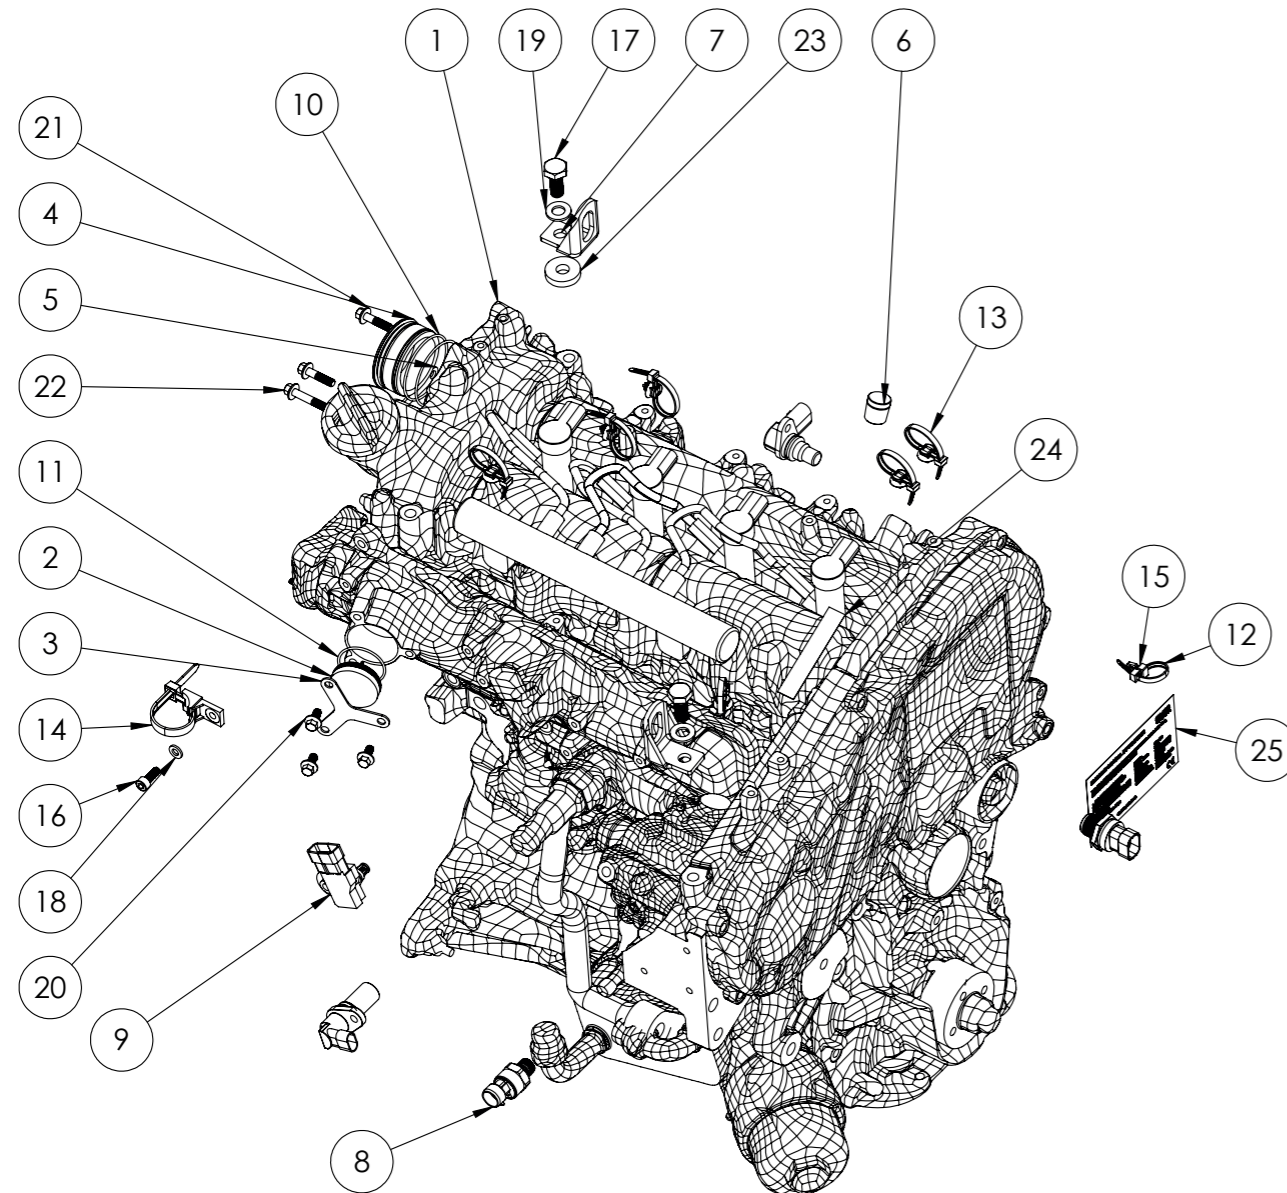

1.5.8 ENGINE BLOCK ASSEMBLY

30-0114-100
OXE DIESEL PARTS CATALOGUE

1.5.8 ENGINE BLOCK ASSEMBLY

30-0114-100
OXE DIESEL PARTS CATALOGUE

PART LIST			
ITEM NO.	PART NUMBER	DESCRIPTION	QTY.
1	30-0114-002	Engine block	1
2	30-0114-211	Plug	1
3	30-0114-212	Plug retainer	1
4	30-0114-213	Cover	1
5	30-0114-214	Cover retainer	1
6	30-0114-350	Plug	1
7	30-0114-355	Lifting eye	2
8	30-0116-050	Sensor	1
9	30-0116-904	Sensor	1
10	30-0121-012	O-ring	2
11	30-0121-025	O-ring	1
12	30-0122-246	Cable	1
13	30-0122-248	Pine clip	7
14	30-0122-249	P-clip	1
15	30-0122-252	Arrow-head clip	1
16	30-0130-020	Bolt	2
17	30-0130-153	Bolt	2
18	30-0130-191	Washer	1
19	30-0130-193	Washer	2
20	30-0130-240	Bolt	3
21	30-0130-243	Bolt	2
22	30-0130-246	Bolt	1
23	30-0130-349	Washer	1
24	30-0300-006	Read manual label	1
25	30-0300-010	Emission Label	1