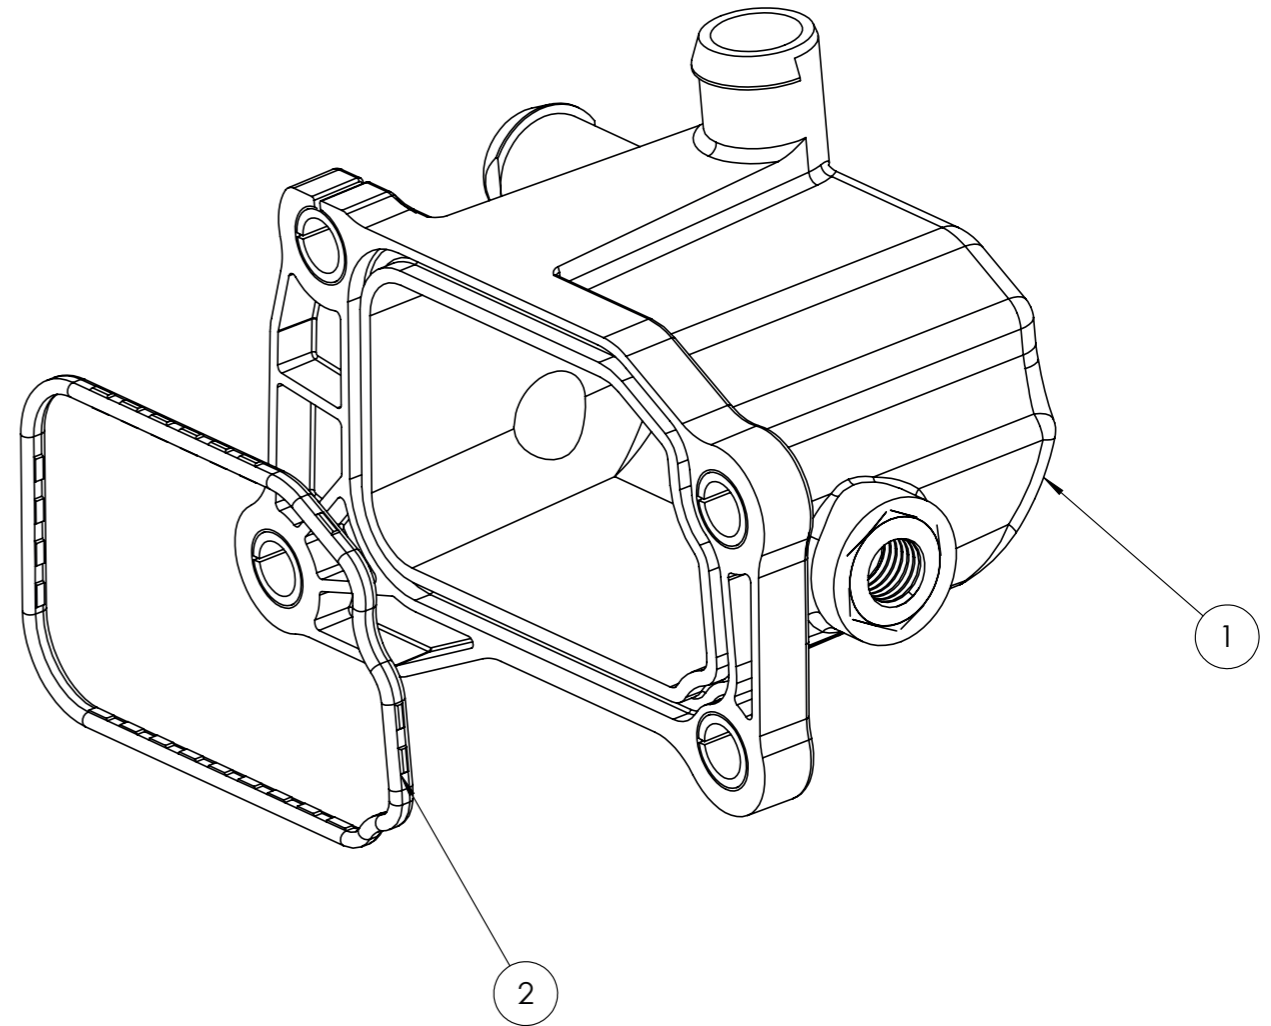

1.5.2.1 THERMOSTAT BYPASS HOUSING ASSEMBLY

30-0114-414
OXE DIESEL PARTS CATALOGUE

PART LIST

ITEM NO.	PART NUMBER	DESCRIPTION	QTY.
1	30-0114-417	Thermostat bypass	1
2	30-0114-418	Seal	1