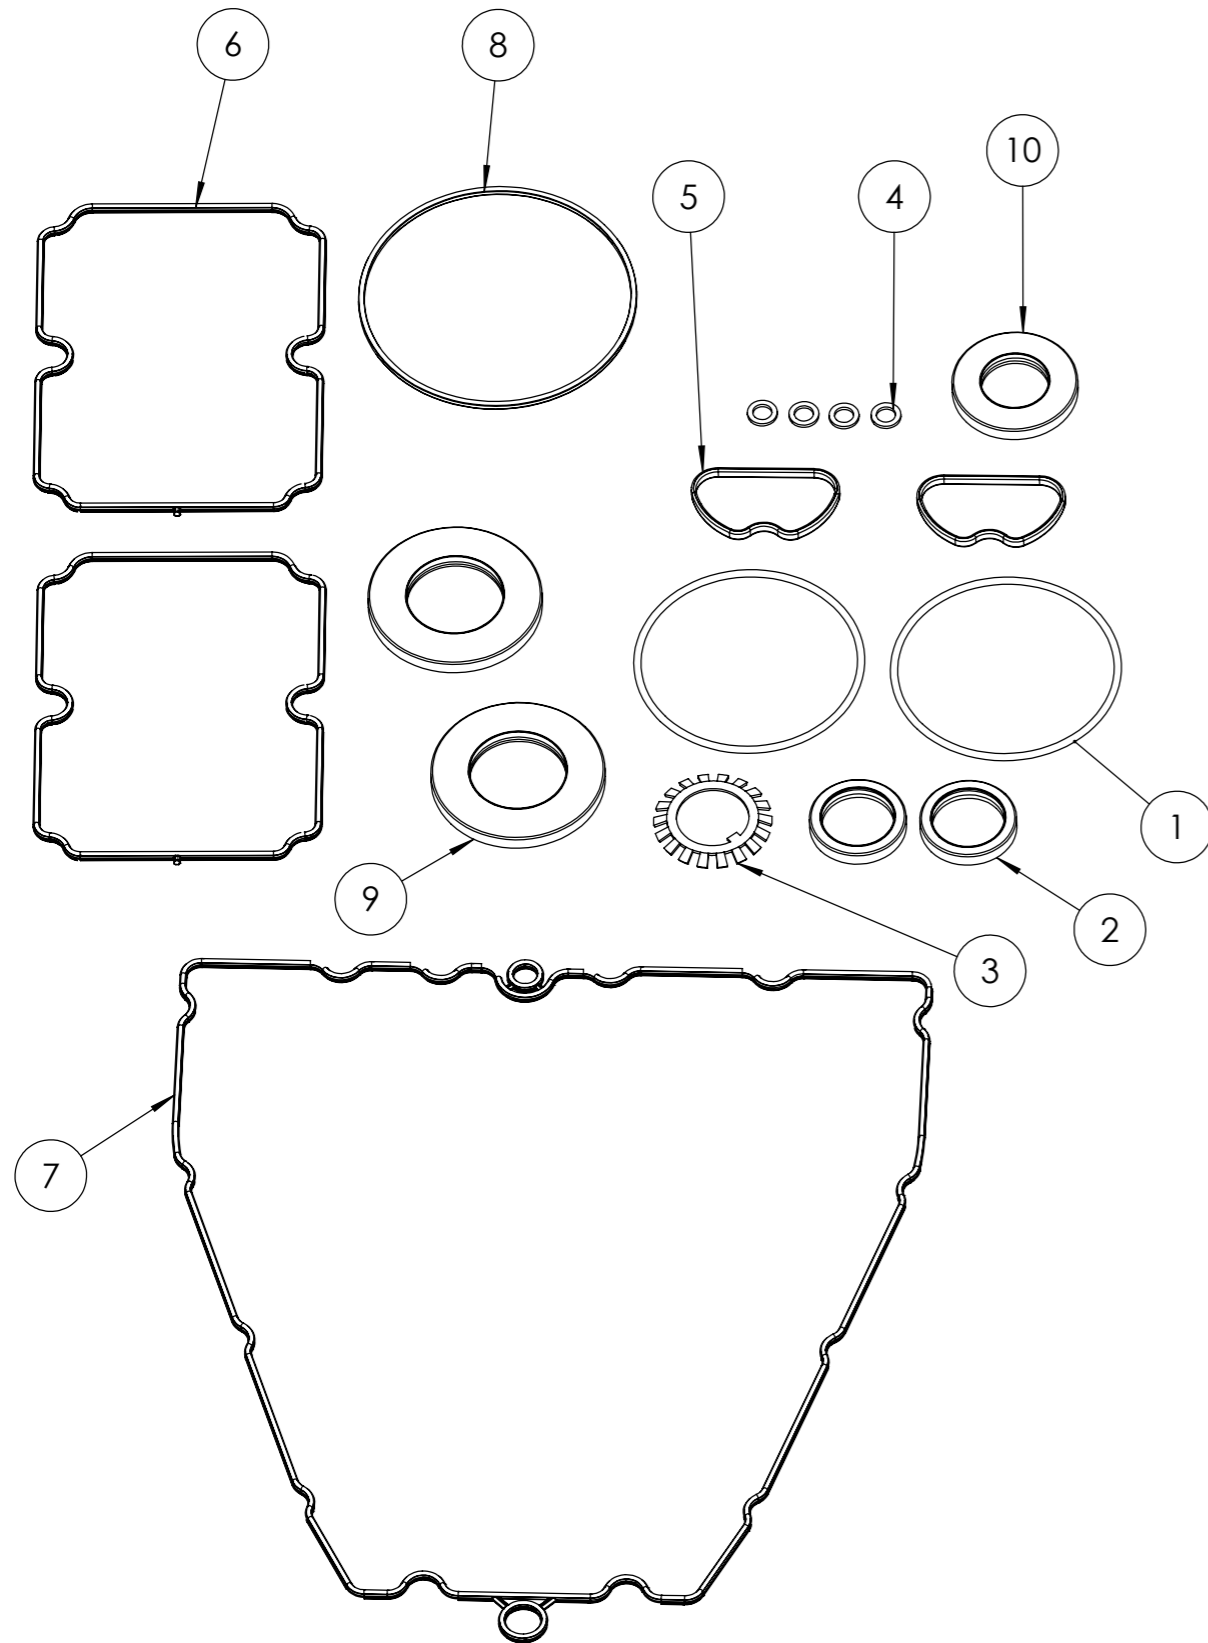

**1.9.12 LOWER HOUSING
ASSEMBLY KIT**

30-0190-920
OXE DIESEL PARTS CATALOGUE

**1.9.12 LOWER HOUSING
ASSEMBLY KIT**

30-0190-920
OXE DIESEL PARTS CATALOGUE

PART LIST			
ITEM NO.	PART NUMBER	DESCRIPTION	QTY.
1	30-0121-008	O-ring	2
2	30-0121-071	Radial seal	2
3	30-0130-195	Locking ring	1
4	30-0122-218	Fiber seal	4
5	30-0111-124	Seal	2
6	30-0111-121	Seal	2
7	30-0111-125	Seal	1
8	30-0121-009	O-ring	1
9	30-0121-018	Radial seal	2
10	30-0121-014	Radial seal	1