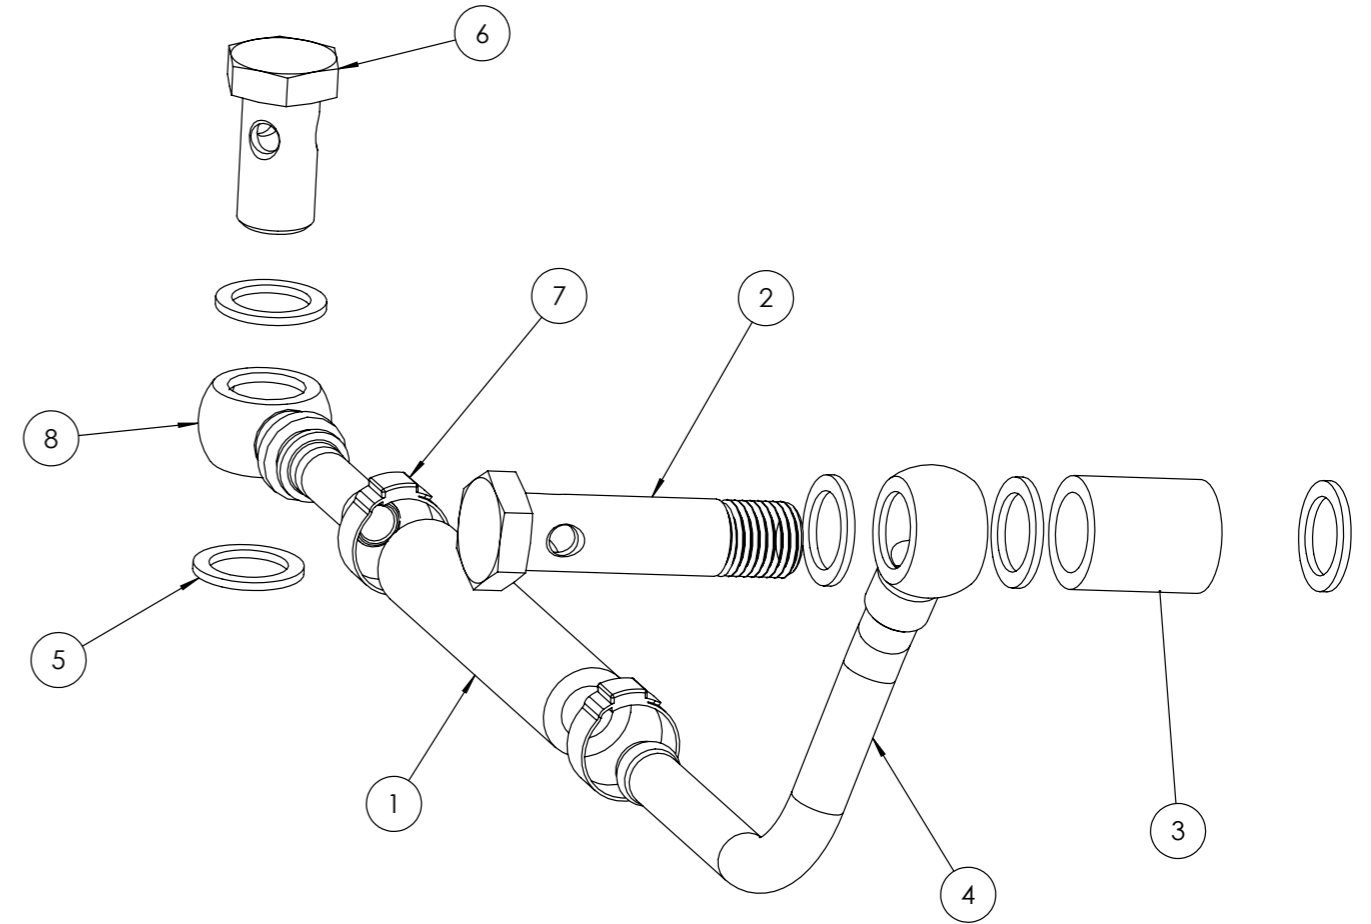

**1.5.1.4 TURBO WATER
INLET ASSEMBLY**

30-0114-423

OXE DIESEL PARTS CATALOGUE

PART LIST

ITEM NO.	PART NUMBER	DESCRIPTION	QTY.
1	30-0114-393	Hose	1
2	30-0114-430	Banjo bolt	1
3	30-0114-431	Adaptor	1
4	30-0114-432	Pipe	1
5	30-0121-040	Washer	5
6	30-0122-103	Banjo Bolt	1
7	30-0122-156	Hose clamp	2
8	30-0122-222	Banjo	1