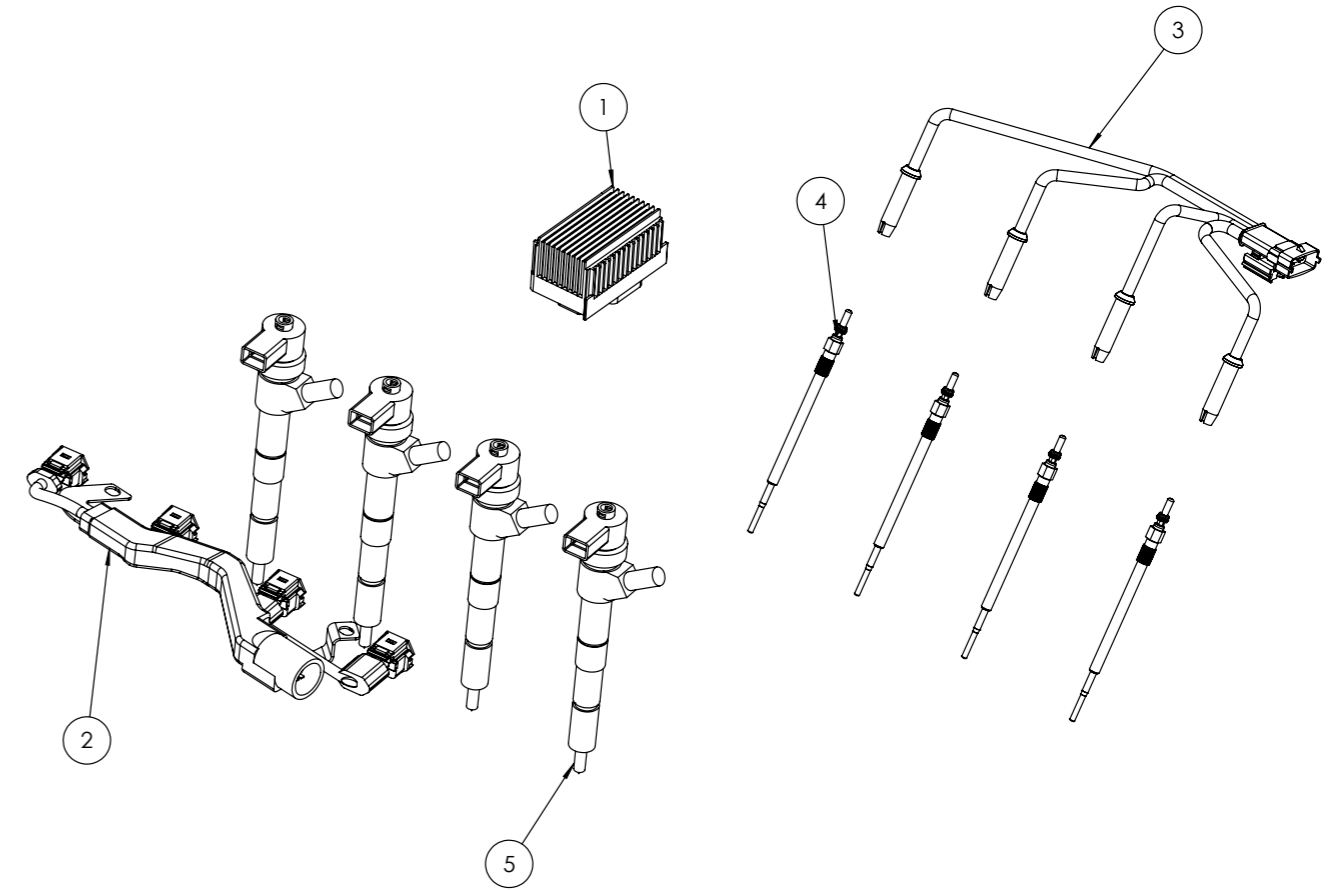

1.8.6 OIL PUMP ASSEMBLY

OXE DIESEL PARTS CATALOGUE

PART LIST			
ITEM NO.	PART NUMBER	DESCRIPTION	QTY
1	30-0170-076	Oil pump assembly	1
2	30-0170-048	Gasket	1
3	30-0170-049	Ring	1
4	30-0170-050	Bolt	3
5	30-0170-051	Bolt	5
6	30-0170-052	Gasket	1

1.8.7 GLOW PLUGS AND INJECTORS

OXE DIESEL PARTS CATALOGUE

PART LIST			
ITEM NO.	PART NUMBER	DESCRIPTION	QTY.
1	30-0116-039	Control module, glow plugs	1
2	30-0116-900	Injector, electrical harness	1
3	30-0116-901	Glow plugs, electrical harness	1
4	30-0116-902	Glow plug	4
5	30-0116-907	Injector	4