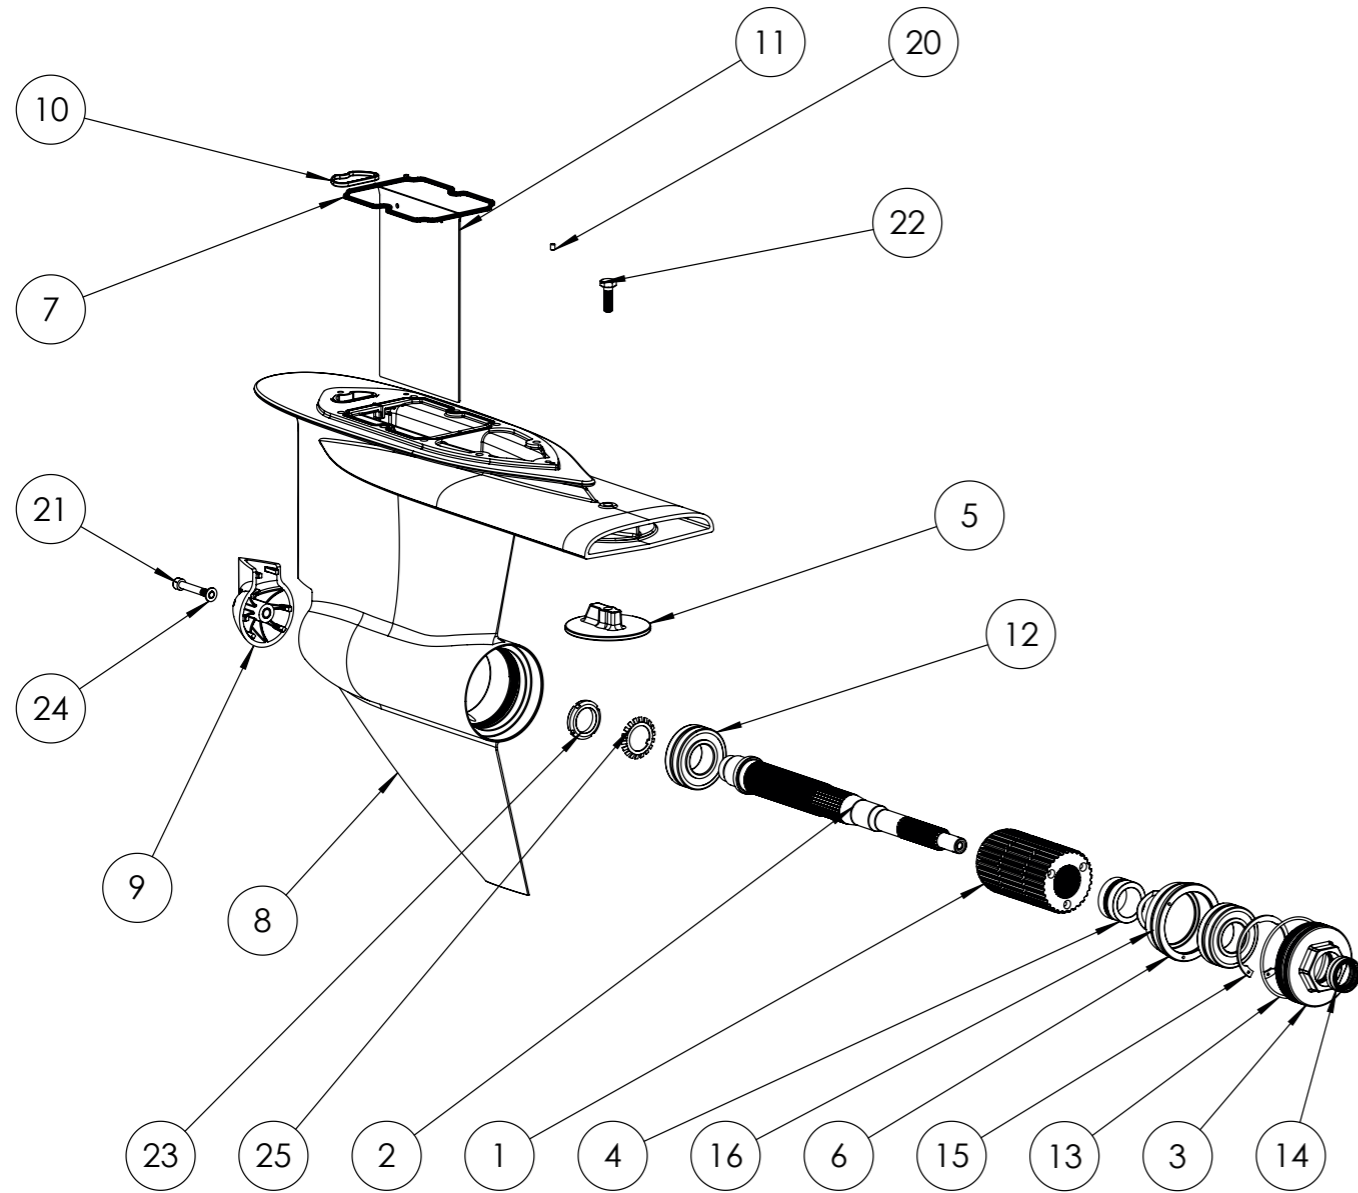

1.2.2 LOWER HOUSING ASSEMBLY

30-0111-131
OXE DIESEL PARTS CATALOGUE

1.2.2 LOWER HOUSING ASSEMBLY

30-0111-131
OXE DIESEL PARTS CATALOGUE

PART LIST			
ITEM NO.	PART NUMBER	DESCRIPTION	QTY.
1	30-0111-003	Lower pulley 30	1
2	30-0111-005	Propeller shaft	1
3	30-0111-006	Retainer	1
4	30-0111-048	Spacer	1
5	30-0111-066	Anode	1
6	30-0111-081	Bearing holder	1
7	30-0111-121	Seal	1
8	30-0111-122	Lower Housing	1
9	30-0111-123	Lower water intake	1
10	30-0111-124	Seal	1
11	30-0111-145	Divider plate	1
12	30-0120-001	Bearing	2
13	30-0121-008	O-ring	1
14	30-0121-071	Radial seal	2
15	30-0122-005	Locking ring	1
16	30-0122-071	Washer	1
17	30-0122-215	Drain plug	1
18	30-0122-217	Drain magnet plug	1
19	30-0122-218	Seal	2
20	30-0122-230	Guide pin	2
21	30-0130-048	Bolt	1
22	30-0130-143	Bolt	1
23	30-0130-186	Nut	1
24	30-0130-192	Washer	1
25	30-0130-195	Locking ring	1