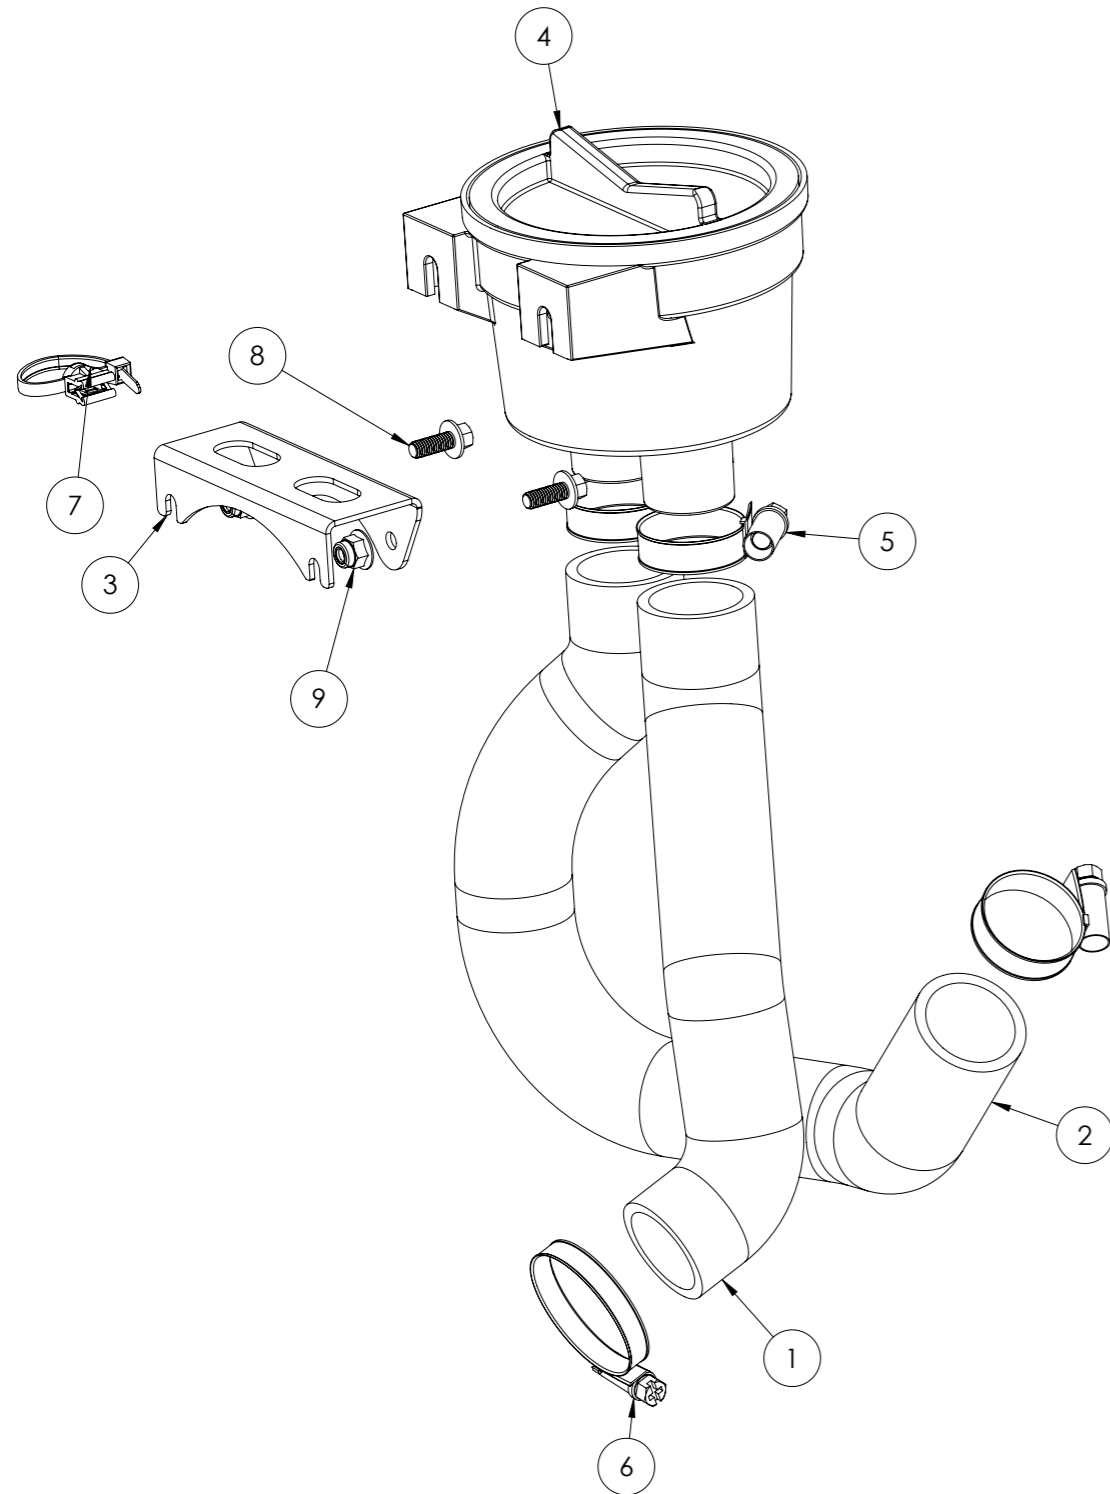

**1.5.3.4 SEA WATER
STRAINER ASSEMBLY**

30-0114-196

OXE DIESEL PARTS CATALOGUE

**1.5.3.4 SEA WATER
STRAINER ASSEMBLY**

30-0114-196

OXE DIESEL PARTS CATALOGUE

PART LIST			
ITEM NO.	PART NUMBER	DESCRIPTION	QTY.
1	30-0114-260	Sw filter in hose	1
2	30-0114-261	Sw filter out hose	1
3	30-0114-410	Bracket	1
4	30-0114-455	Sea water filter CPL	1
5	30-0122-050	Hose Clamp	3
6	30-0122-051	Hose clamp	1
7	30-0122-258	Clip	1
8	30-0130-241	Bolt	2
9	30-0130-270	Nut	2
10	30-0122-258	Clip	1
11	30-0130-241	Bolt	2
12	30-0130-270	Nut	2