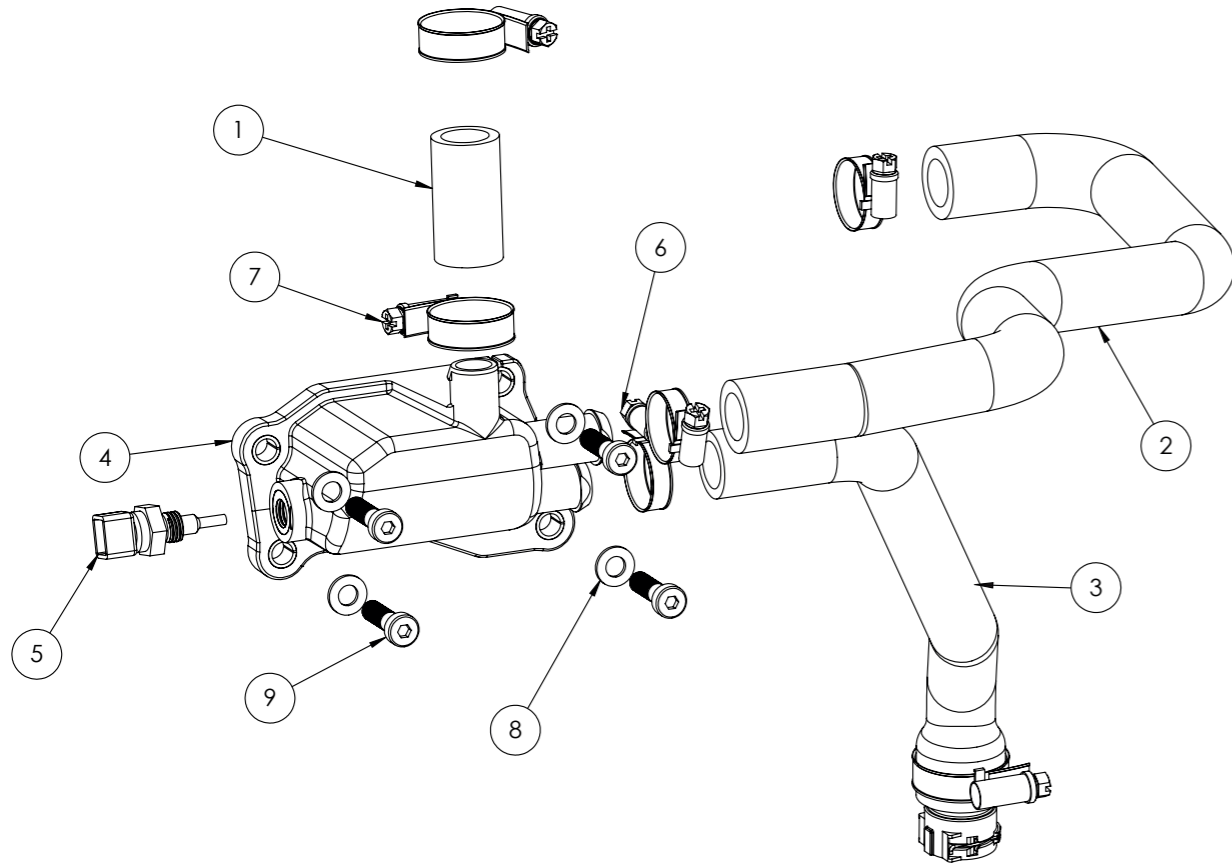

1.5.2 THERMOSTAT BYPASS ASSEMBLY

30-0114-080
OXE DIESEL PARTS CATALOGUE

PART LIST

ITEM NO.	PART NUMBER	DESCRIPTION	QTY.
1	30-0114-084	Hose, expansion tank	1
2	30-0114-124	Hose, oil cooler outlet	1
3	30-0114-412	Hose , oil cooler inlet	1
4	30-0114-414	Thermostat bypass housing	1
5	30-0116-080	Sensor, coolant temp	1
6	30-0122-049	Hose clamp	3
7	30-0122-055	Hose clamp	2
8	30-0130-192	Washer	4
9	30-0130-228	Bolt	4