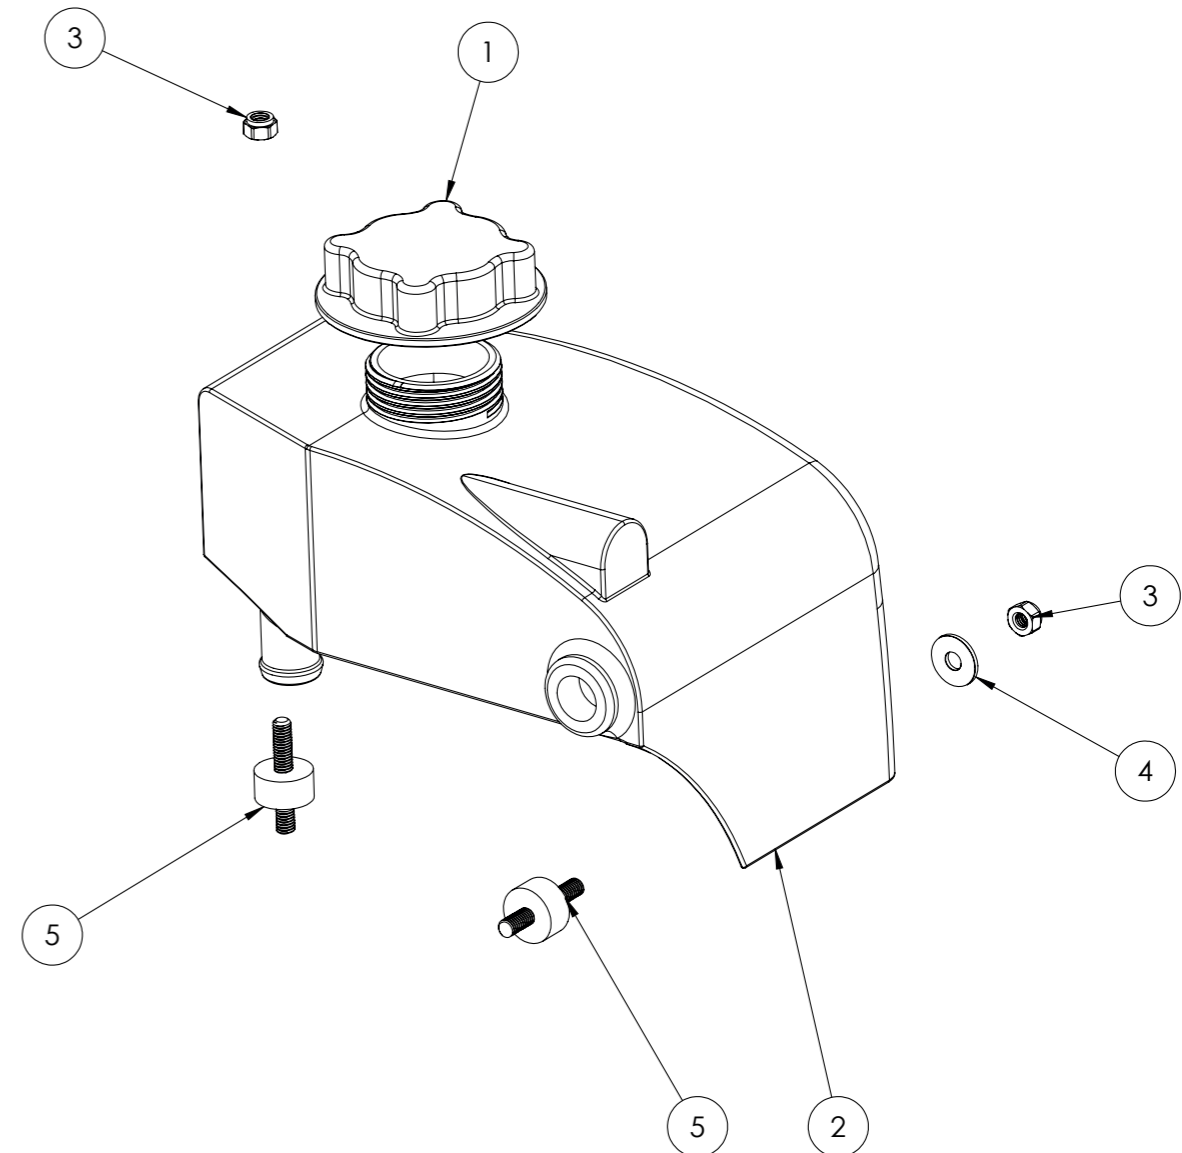

1.5.3.3 EXPANSION TANK ASSEMBLY

30-0114-188
OXE DIESEL PARTS CATALOGUE

PART LIST			
ITEM NO.	PART NUMBER	DESCRIPTION	QTY.
1	30-0114-078	Cap, expansion bottle	1
2	30-0114-183	Expansion tank	1
3	30-0130-261	Nut	2
4	30-0130-347	Washer	1
5	30-0122-269	Rubber mounting	2