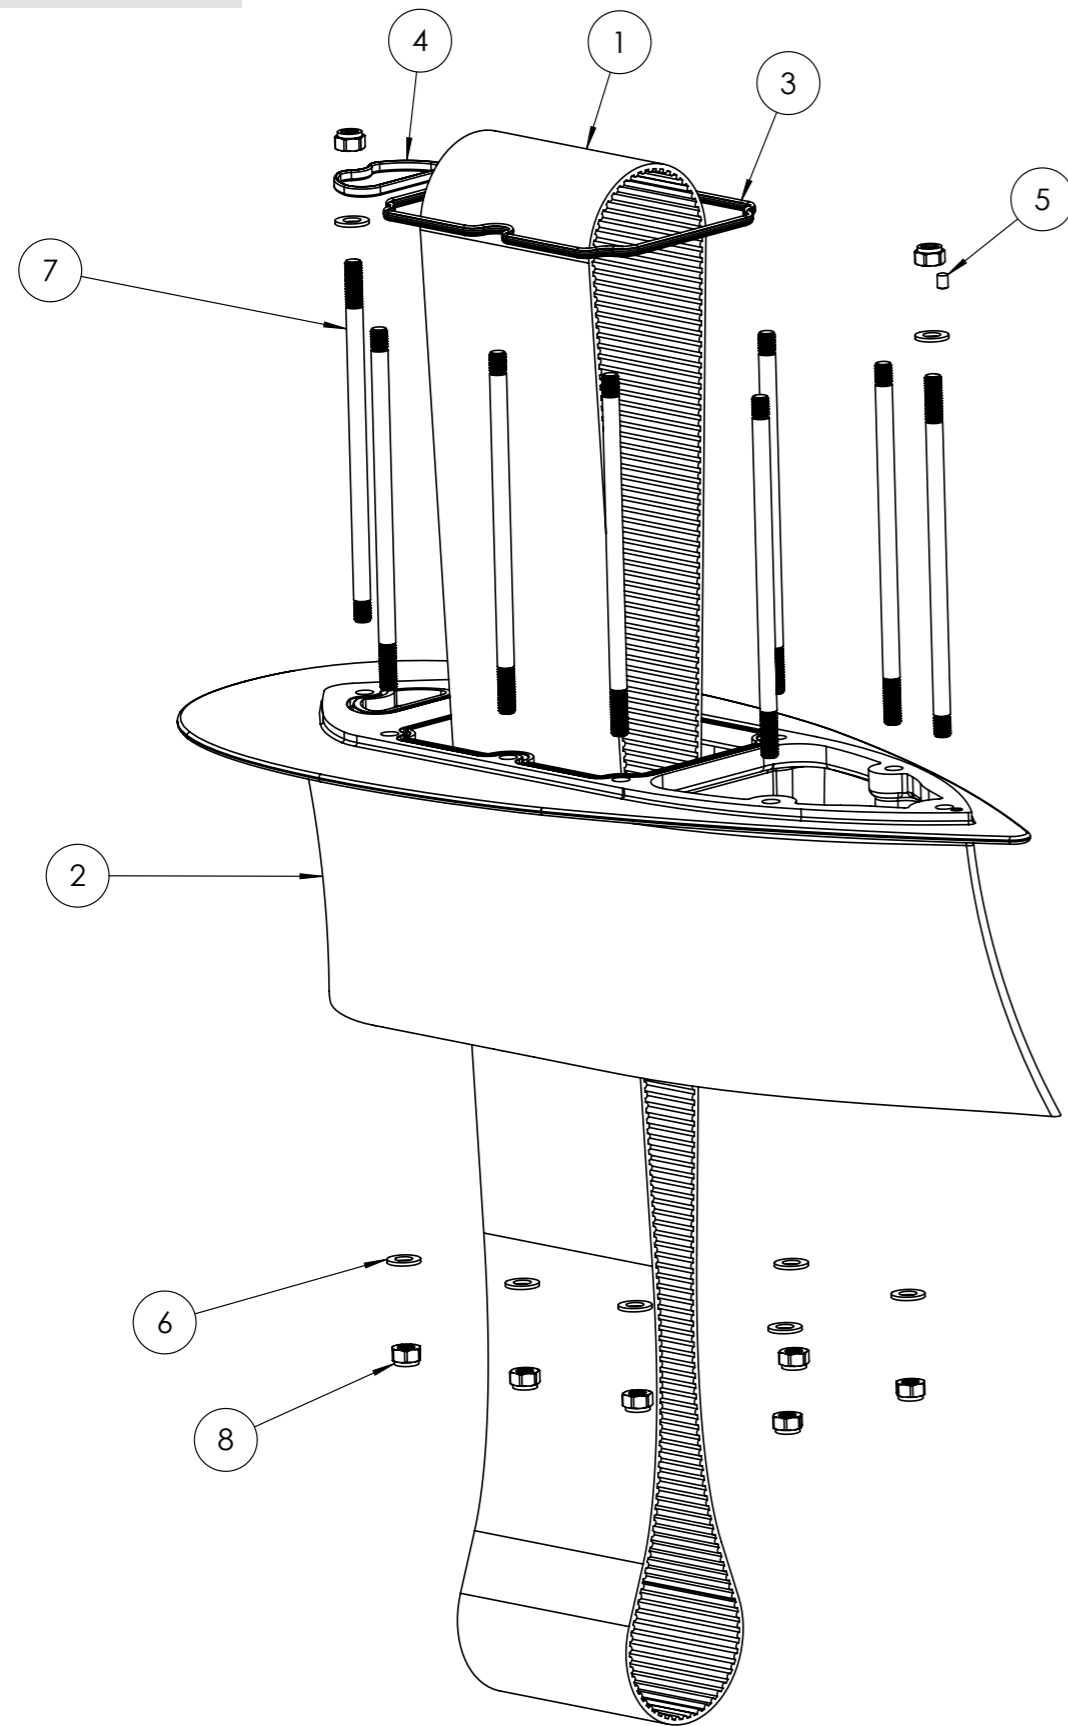

**1.2.6 XL ADAPTER
ASSEMBLY**

30-0111-135
OXE DIESEL PARTS CATALOGUE

**1.2.6 XL ADAPTER
ASSEMBLY**

30-0111-135
OXE DIESEL PARTS CATALOGUE

PART LIST			
ITEM NO.	PART NUMBER	DESCRIPTION	QTY.
1	30-0111-002	Lower belt	1
2	30-0111-032	Adapter 25 inch	1
3	30-0111-121	Sseal	1
4	30-0111-124	Seal	1
5	30-0122-230	Guide pin	2
6	30-0130-192	Washer	10
7	30-0130-203	Bolt	10
8	30-0130-262	Nut	10