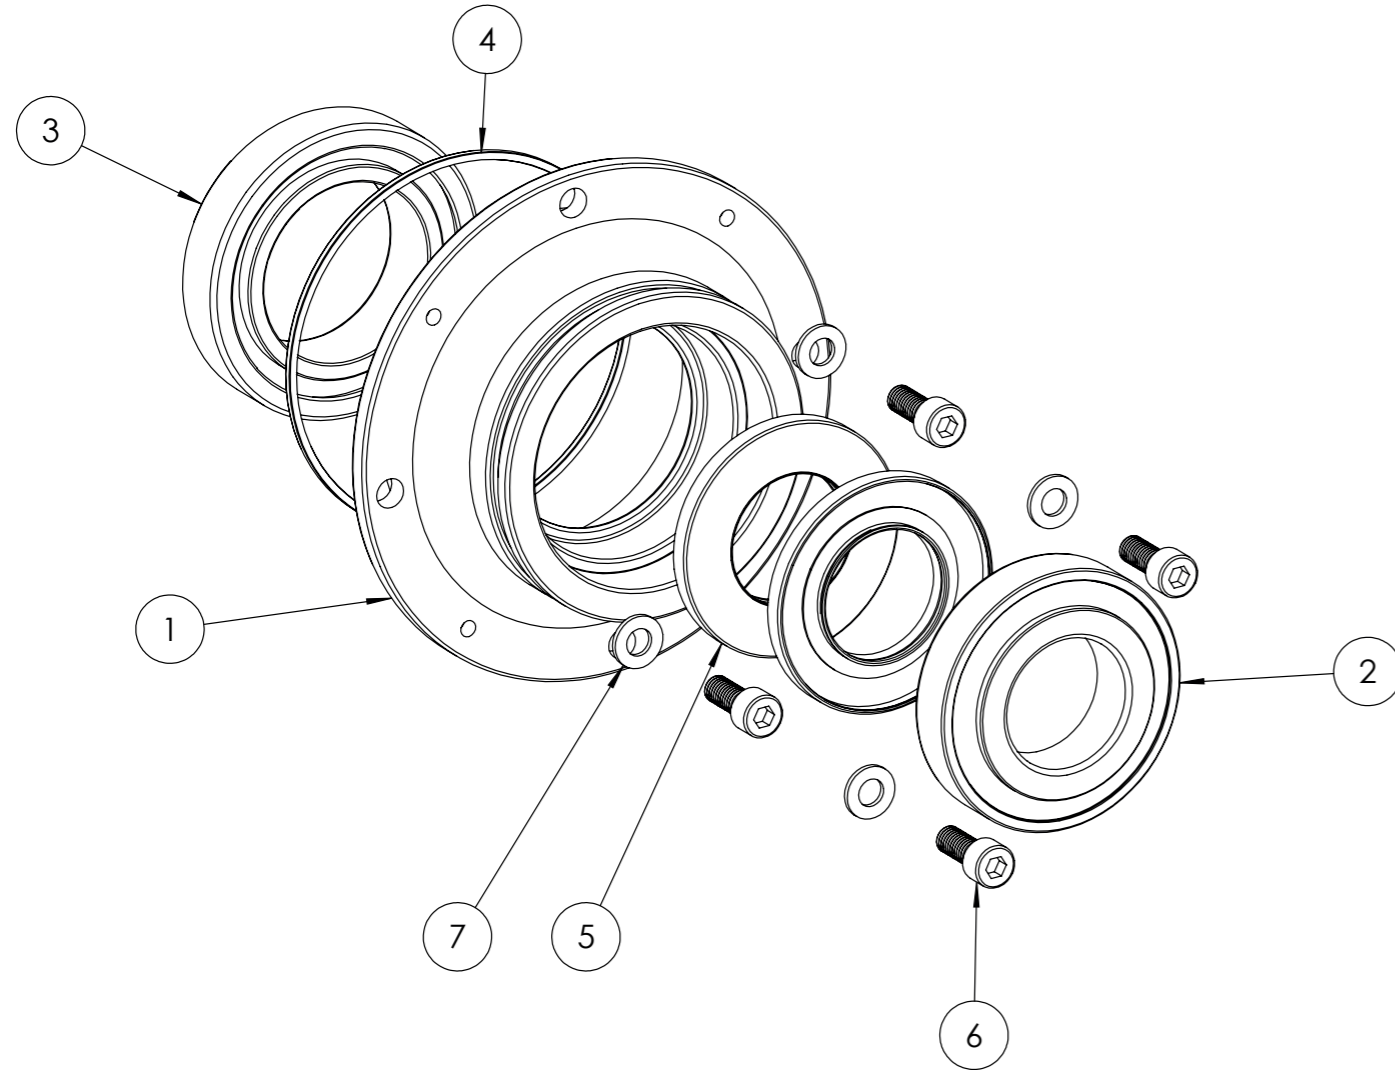

1.2.5 BEARING HOUSING ASSEMBLY

30-0111-134
OXE DIESEL PARTS CATALOGUE

1.2.5 BEARING HOUSING ASSEMBLY

30-0111-134
OXE DIESEL PARTS CATALOGUE

PART LIST			
ITEM NO.	PART NUMBER	DESCRIPTION	QTY.
1	30-0111-015	Bearing housing	1
2	30-0120-006	Bearing	1
3	30-0120-008	Bearing	1
4	30-0121-009	O-ring	1
5	30-0121-018	Radial seal	2
6	30-0130-041	Bolt	4
7	30-0130-192	Washer	4