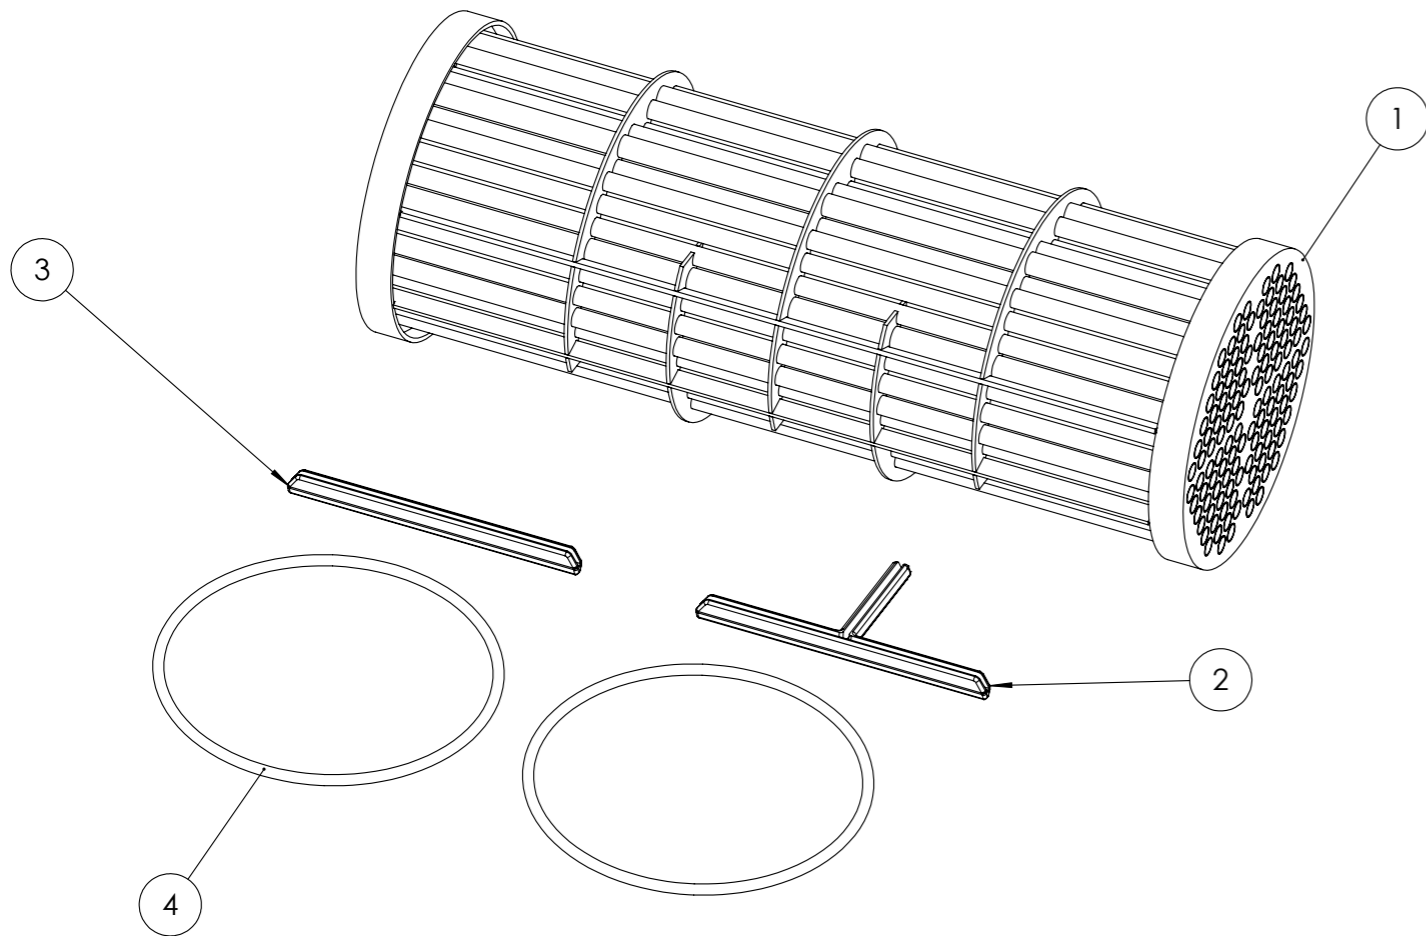

**1.9.4 HEAT EXCHANGER
BUNDLE KIT**

30-0190-910
OXE DIESEL PARTS CATALOGUE

**1.9.4 HEAT EXCHANGER
BUNDLE KIT**

30-0190-910
OXE DIESEL PARTS CATALOGUE

PART LIST			
ITEM NO.	PART NUMBER	DESCRIPTION	QTY.
1	30-0114-402	Heat exchanger bundle	1
2	30-0114-409	Rear end-cap divider seal	1
3	30-0114-411	Front end-cap divider seal	1
4	30-0121-068	Heat exchanger o-ring	2
5	30-0111-124	Lower housing water cavity seal	2