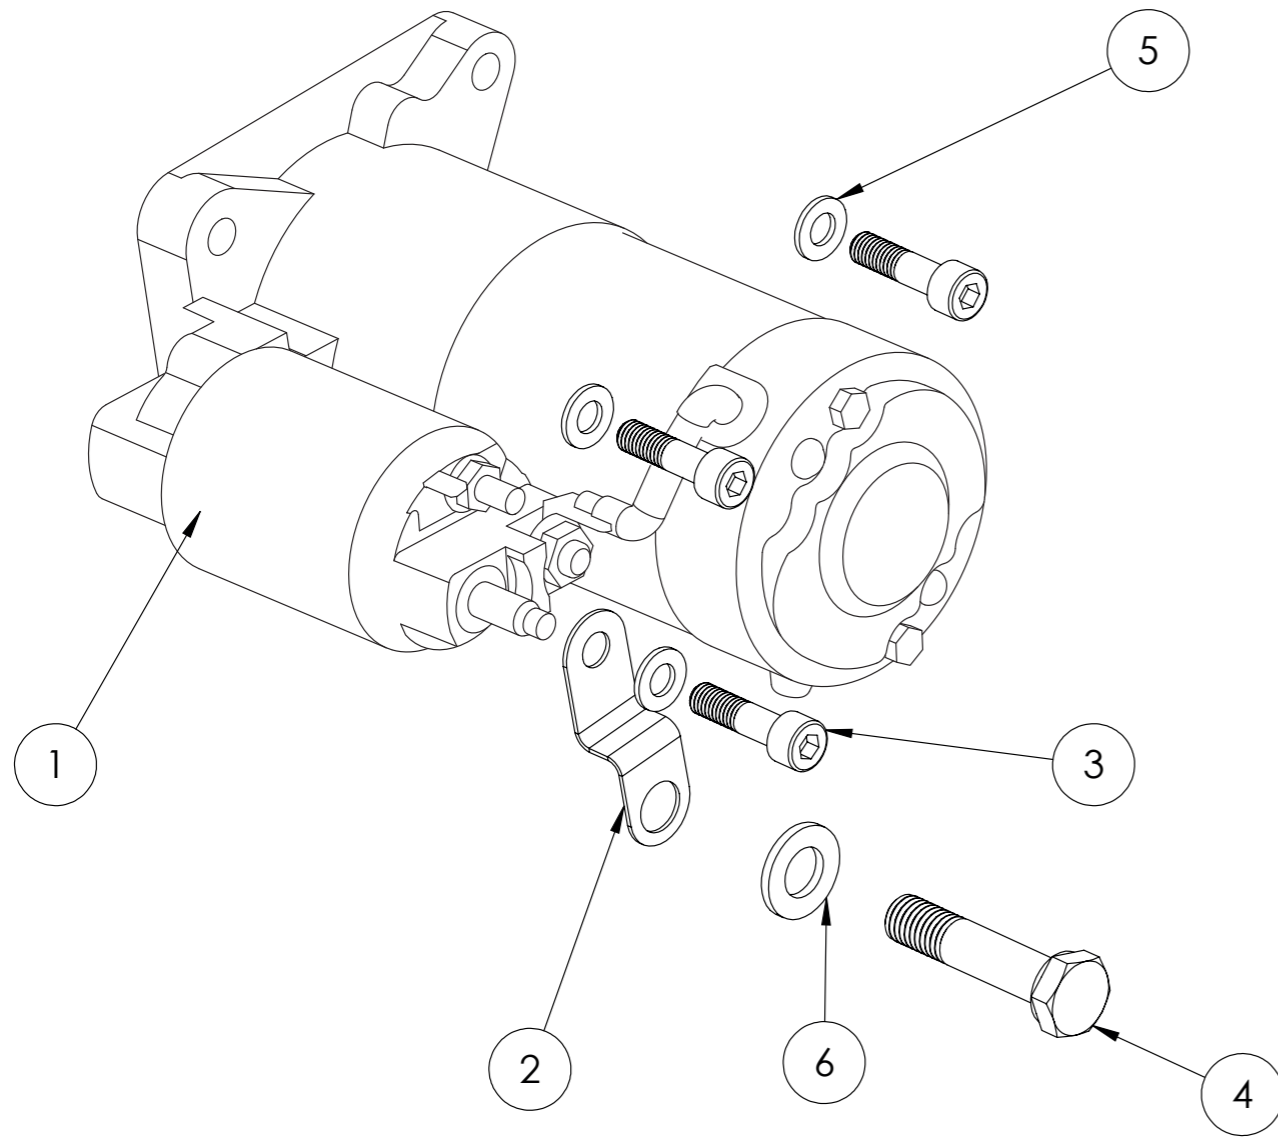

**1.5.6 STARTER MOTOR
ASSEMBLY**

30-0114-094
OXE DIESEL PARTS CATALOGUE

**1.5.6 STARTER MOTOR
ASSEMBLY**

30-0114-094
OXE DIESEL PARTS CATALOGUE

PART LIST			
ITEM NO.	PART NUMBER	DESCRIPTION	QTY.
1	30-0114-019	Starter motor	1
2	30-0116-091	Ground plate, starter motor	1
3	30-0130-043	Bolt	3
4	30-0130-167	Bolt	1
5	30-0130-192	Washer	3
6	30-0130-194	Washer	1