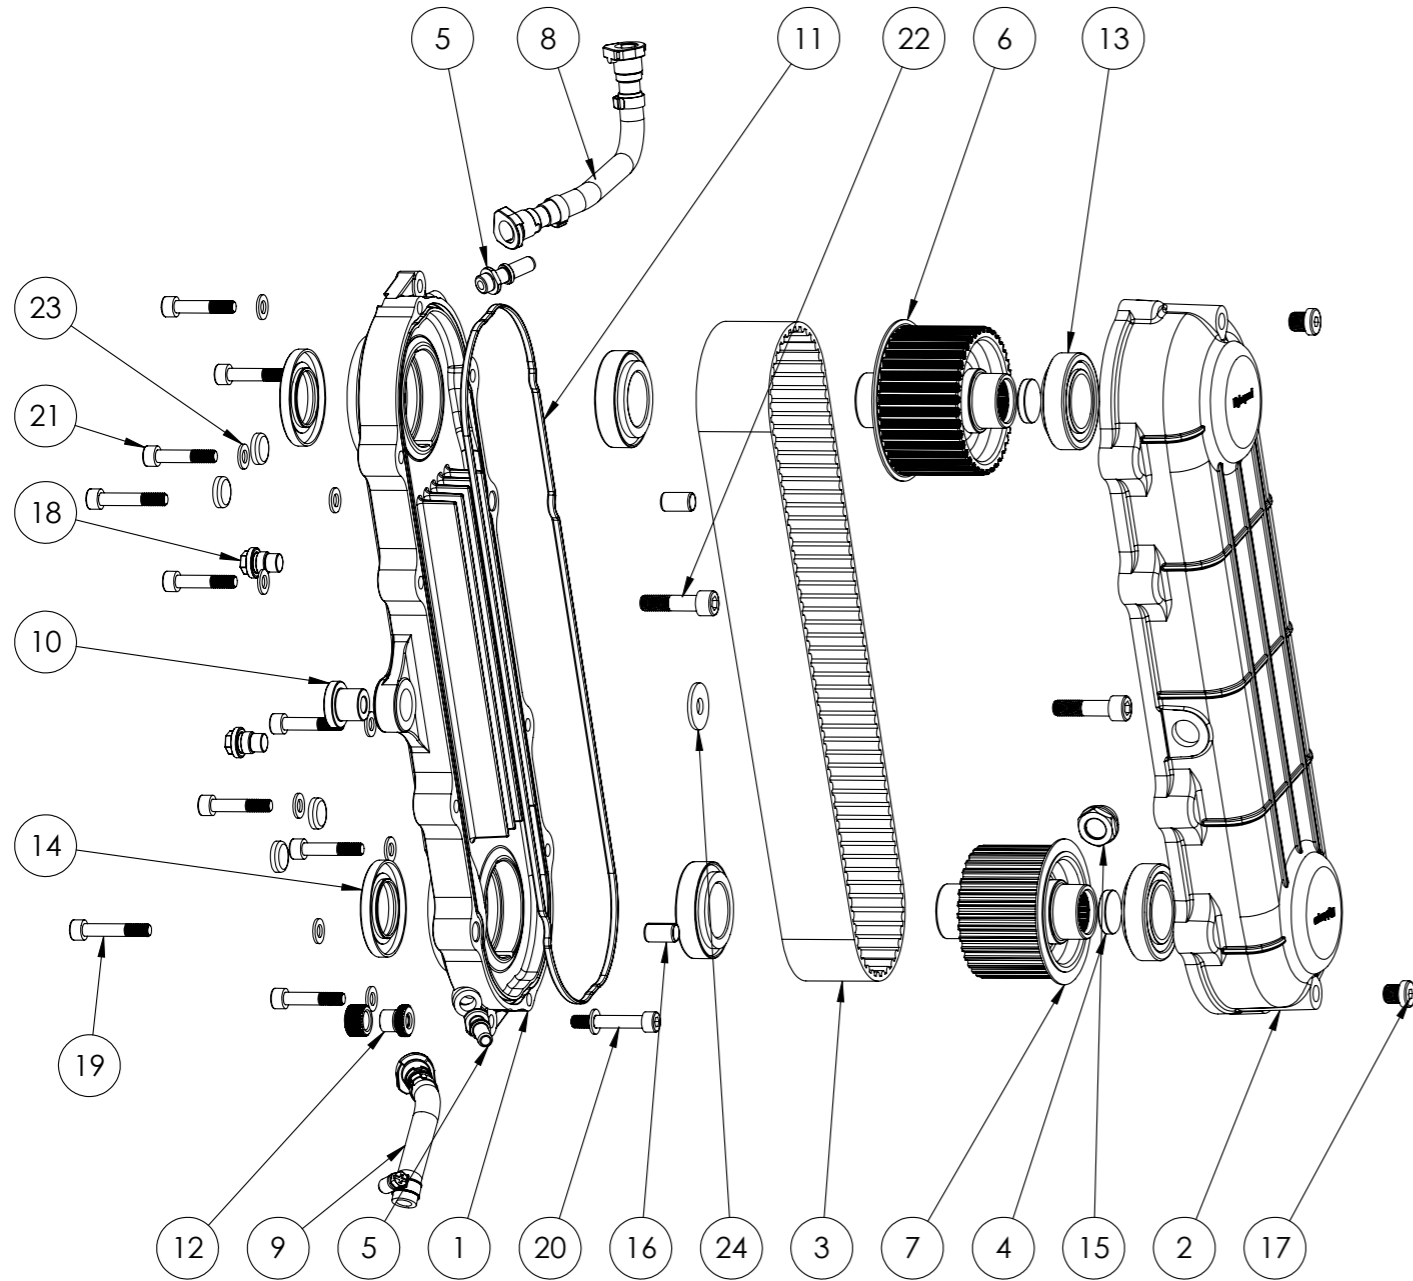

1.1 UPPER HOUSING ASSEMBLY

30-0110-001
OXE DIESEL PARTS CATALOGUE

1.1 UPPER HOUSING ASSEMBLY

30-0110-001
OXE DIESEL PARTS CATALOGUE

PART LIST			
ITEM NO.	PART NUMBER	DESCRIPTION	QTY.
1	30-0110-020	Adapter plate	1
2	30-0110-021	Adapter back plate	1
3	30-0110-023	Engine adapter shaft	1
4	30-0110-056	Belt housing assembly	1
5	30-0110-068	Engine adaptor shaft ring	1
6	30-0110-079	Dipstick tube assembly	1
7	30-0110-085	Guiding screw	2
8	30-0122-042	Duck bill	4
9	30-0122-064	Connector	1
10	30-0122-108	Clip	1
11	30-0130-042	Bolt	6
12	30-0130-047	Bolt	1
13	30-0130-054	Bolt	1
14	30-0130-055	Bolt	1
15	30-0130-072	Bolt	7
16	30-0130-075	Bolt	1
17	30-0130-169	Bolt	4
18	30-0130-192	Washer	9
19	30-0130-193	Washer	10
20	30-0130-194	Washer	4
21	30-0130-199	Washer	2
22	30-0130-290	Bolt	2
23	30-0130-312	Washer	4
24	30-0300-001	Identification label	1
25	30-0300-004	Rotation warning label	1

1.1.1 UPPER BELT HOUSING ASSEMBLY

30-0110-056

OXE DIESEL PARTS CATALOGUE

1.1.1 UPPER BELT HOUSING ASSEMBLY

30-0110-056

OXE DIESEL PARTS CATALOGUE

PART LIST			
ITEM NO.	PART NUMBER	DESCRIPTION	QTY.
1	30-0110-057	Belt housing bracket	1
2	30-0110-058	Belt housing lid	1
3	30-0110-062	Upper belt	1
4	30-0110-063	Pulley plug	2
5	30-0110-066	Connector	2
6	30-0110-072	Belt pulley 38 assembly	1
7	30-0110-073	Belt pulley 34 assembly	1
8	30-0110-075	Belt housing in hose cpl	1
9	30-0110-076	Belt housing hose out cpl	1
10	30-0110-077	Bushing belt housing	2
11	30-0110-083	Belt housing seal	1
12	30-0110-087	Adjustment screw cpl	1
13	30-0120-019	Bearing	4
14	30-0121-031	Radial seal	2
15	30-0122-018	Sight glass	1
16	30-0122-112	Guide pin	2
17	30-0122-135	Plug	2
18	30-0122-234	Anode	2
19	30-0130-046	Bolt	2
20	30-0130-047	Bolt	1
21	30-0130-057	Bolt	8
22	30-0130-064	Bolt	2
23	30-0130-192	Washer	11
24	30-0130-198	Washer	2