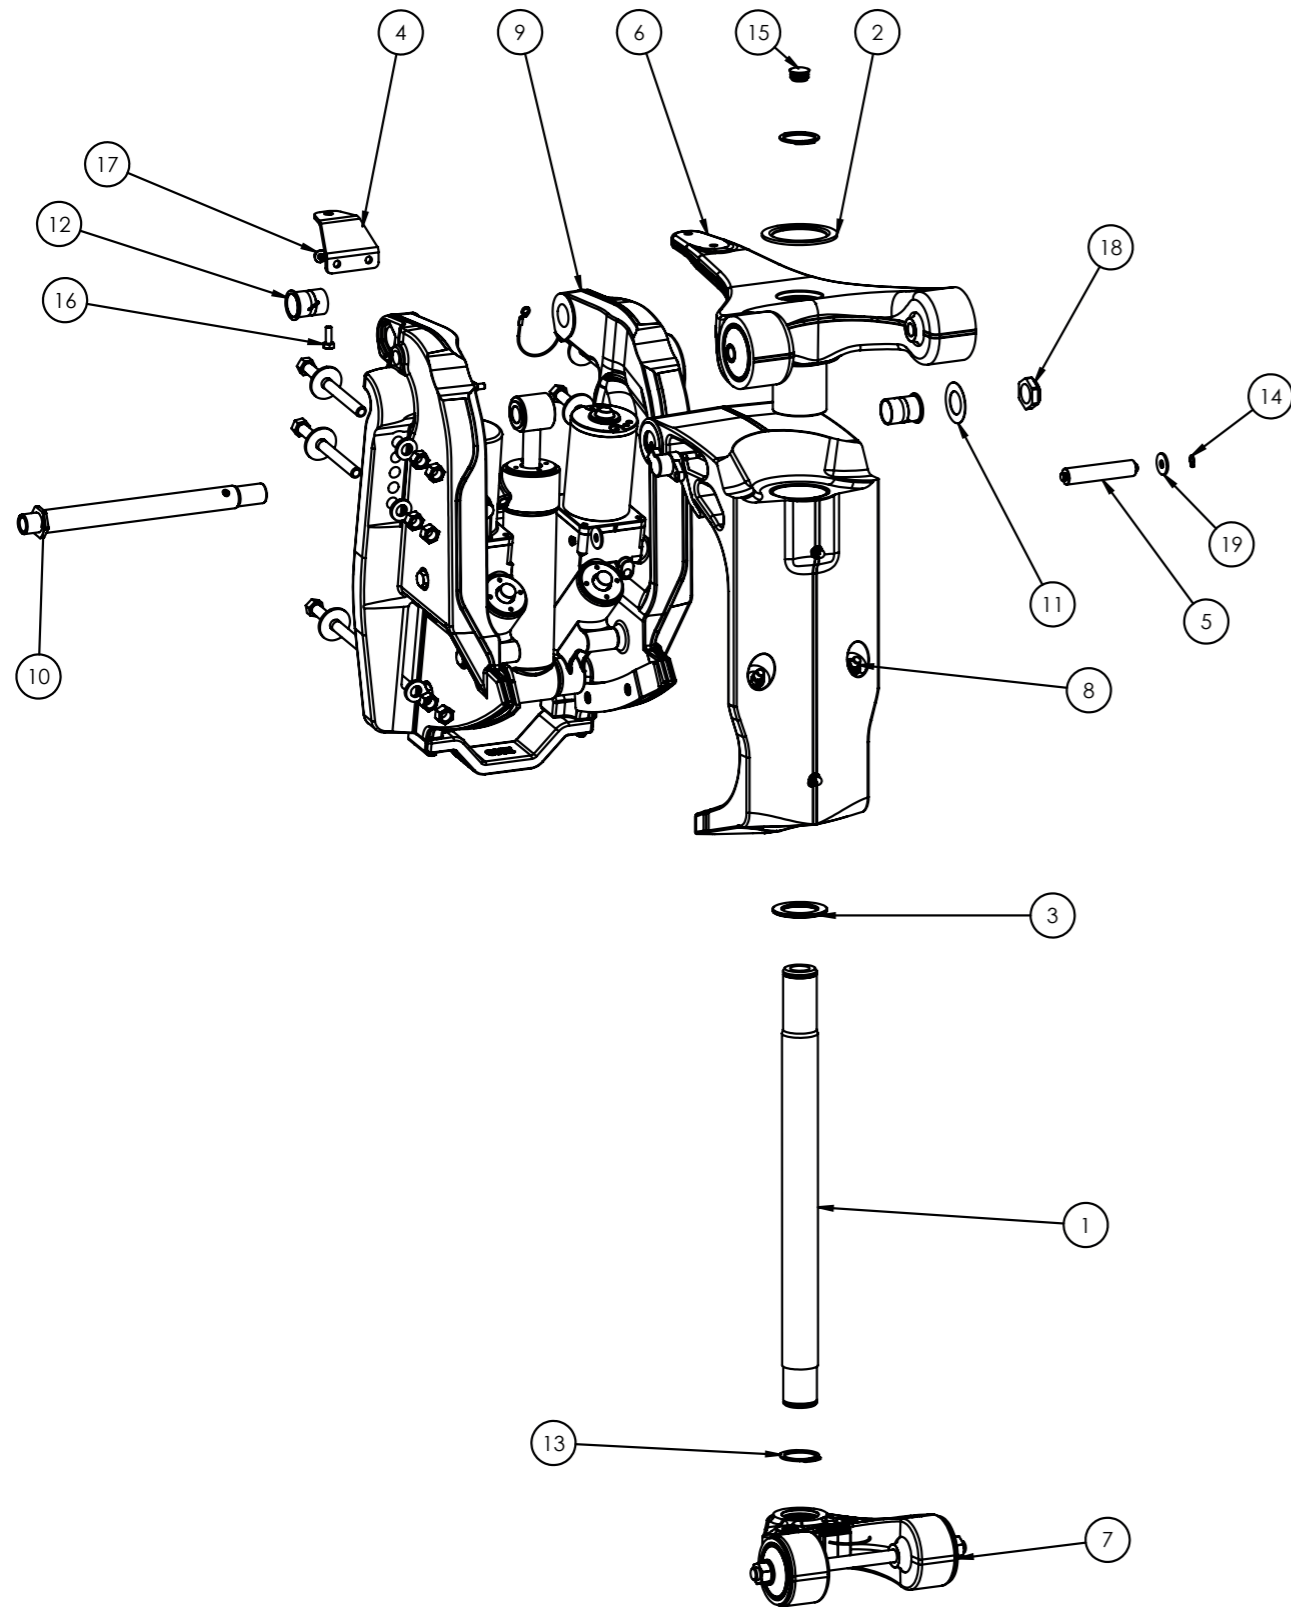

1.4 TRANSOM MOUNT ASSEMBLY

30-0113-001
OXE DIESEL PARTS CATALOGUE

1.4 TRANSOM MOUNT ASSEMBLY

30-0113-001
OXE DIESEL PARTS CATALOGUE

PART LIST			
ITEM NO.	PART NUMBER	DESCRIPTION	QTY.
1	30-0113-004	Steering shaft	1
2	30-0113-009	Upper axial bearing	1
3	30-0113-011	Lower axial bearing	1
4	30-0113-045	Transportation bracket	1
5	30-0113-054	Tilt piston rod	1
6	30-0113-059	Steering arm assembly	1
7	30-0113-060	Lower yoke assembly	1
8	30-0113-061	Swivel bracket assembly	1
9	30-0113-062	Clamp brackets assembly	1
10	30-0113-081	Bolt	1
11	30-0113-082	Swivel shim	2
12	30-0113-083	Swivel bush	2
13	30-0122-004	Locking ring	2
14	30-0122-160	Locking ring	2
15	30-0122-253	Plug	1
16	30-0130-189	Bolt	1
17	30-0130-251	Nut	2
18	30-0130-274	Nut	1
19	30-0130-345	Washer	2