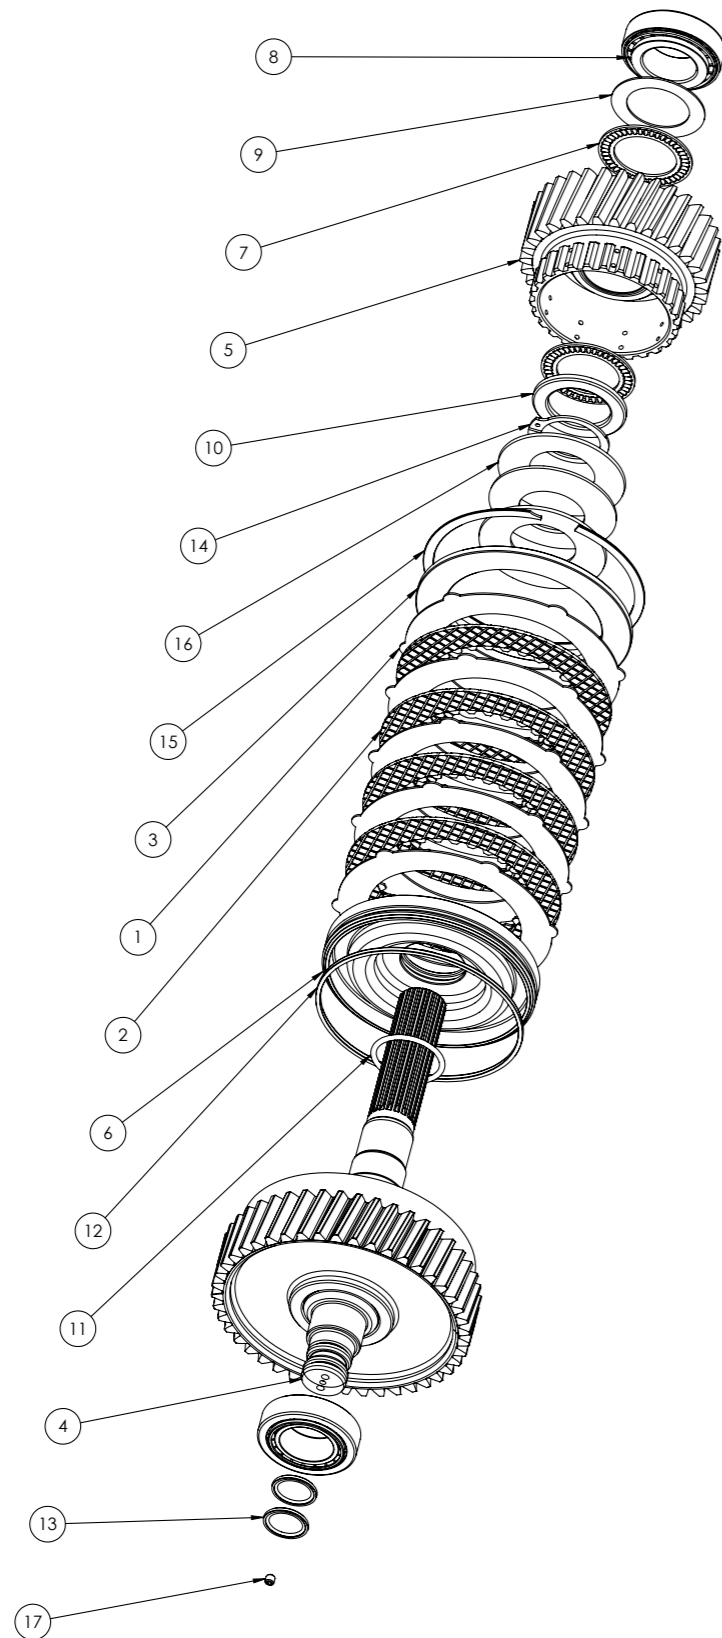

**1.3.1 INPUT SHAFT
ASSEMBLY**

30-0112-002

OXE DIESEL PARTS CATALOGUE

**1.3.1 INPUT SHAFT
ASSEMBLY**

30-0112-002

OXE DIESEL PARTS CATALOGUE

PART LIST			
ITEM NO.	PART NUMBER	DESCRIPTION	QTY.
1	30-0112-012	Steel friction disc	5
2	30-0112-013	Sintered friction disc	4
3	30-0112-029	Clutch support disc	1
4	30-0112-039	Clutch input shaft assembly	1
5	30-0112-041	Drive gear assembly	1
6	30-0112-042	Clutch piston	1
7	30-0120-003	Bearing	2
8	30-0120-007	Bearing	2
9	30-0120-009	Washer	1
10	30-0120-010	Washer	1
11	30-0121-006	O-ring	1
12	30-0121-009	O-ring	1
13	30-0121-021	Shaft seal	2
14	30-0122-003	Lock ring	1
15	30-0122-006	Lock ring	1
16	30-0122-039	Disc spring	3
17	30-0122-046	Screw	1