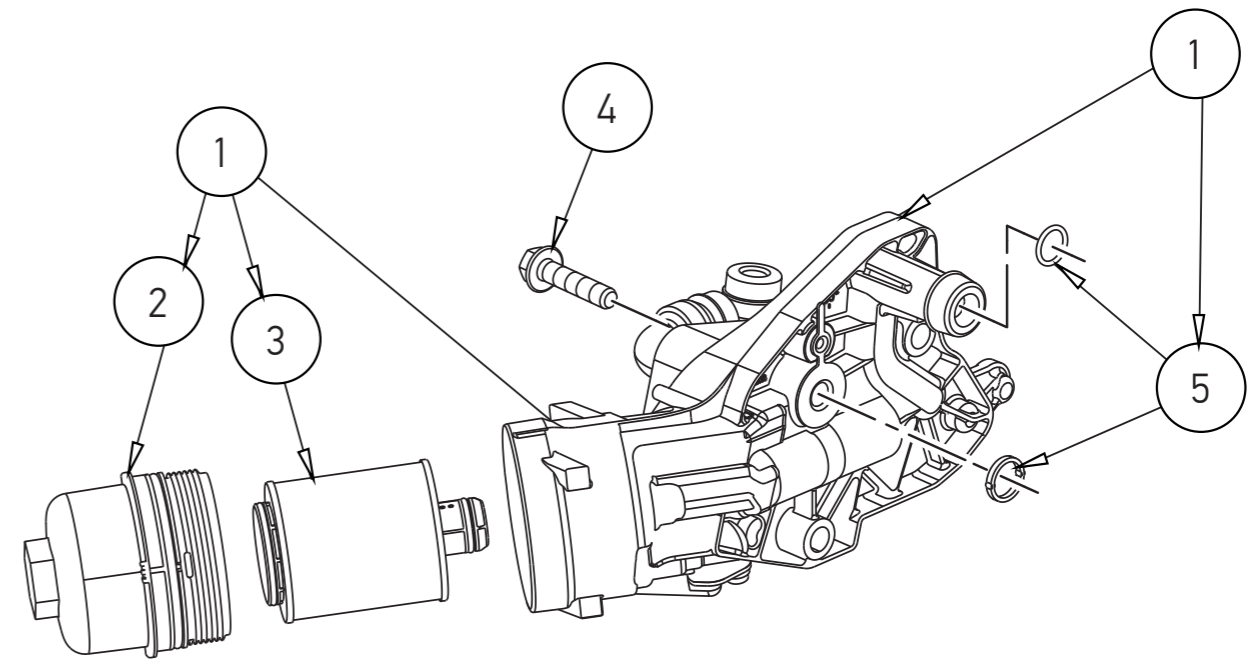

1.8.5.1 ENGINE OIL FILTER ASSEMBLY

OXE DIESEL PARTS CATALOGUE

PART LIST			
ITEM NO.	PART NUMBER	DESCRIPTION	QTY
1	30-0114-007	Oil Filter Assy	1
2	30-0170-097	Cap, oil filter	1
3	30-0170-128	Oil filter element	1
4	30-0170-098	Bolt	1
5	30-0170-099	Seal kit, oil filter assembly	1