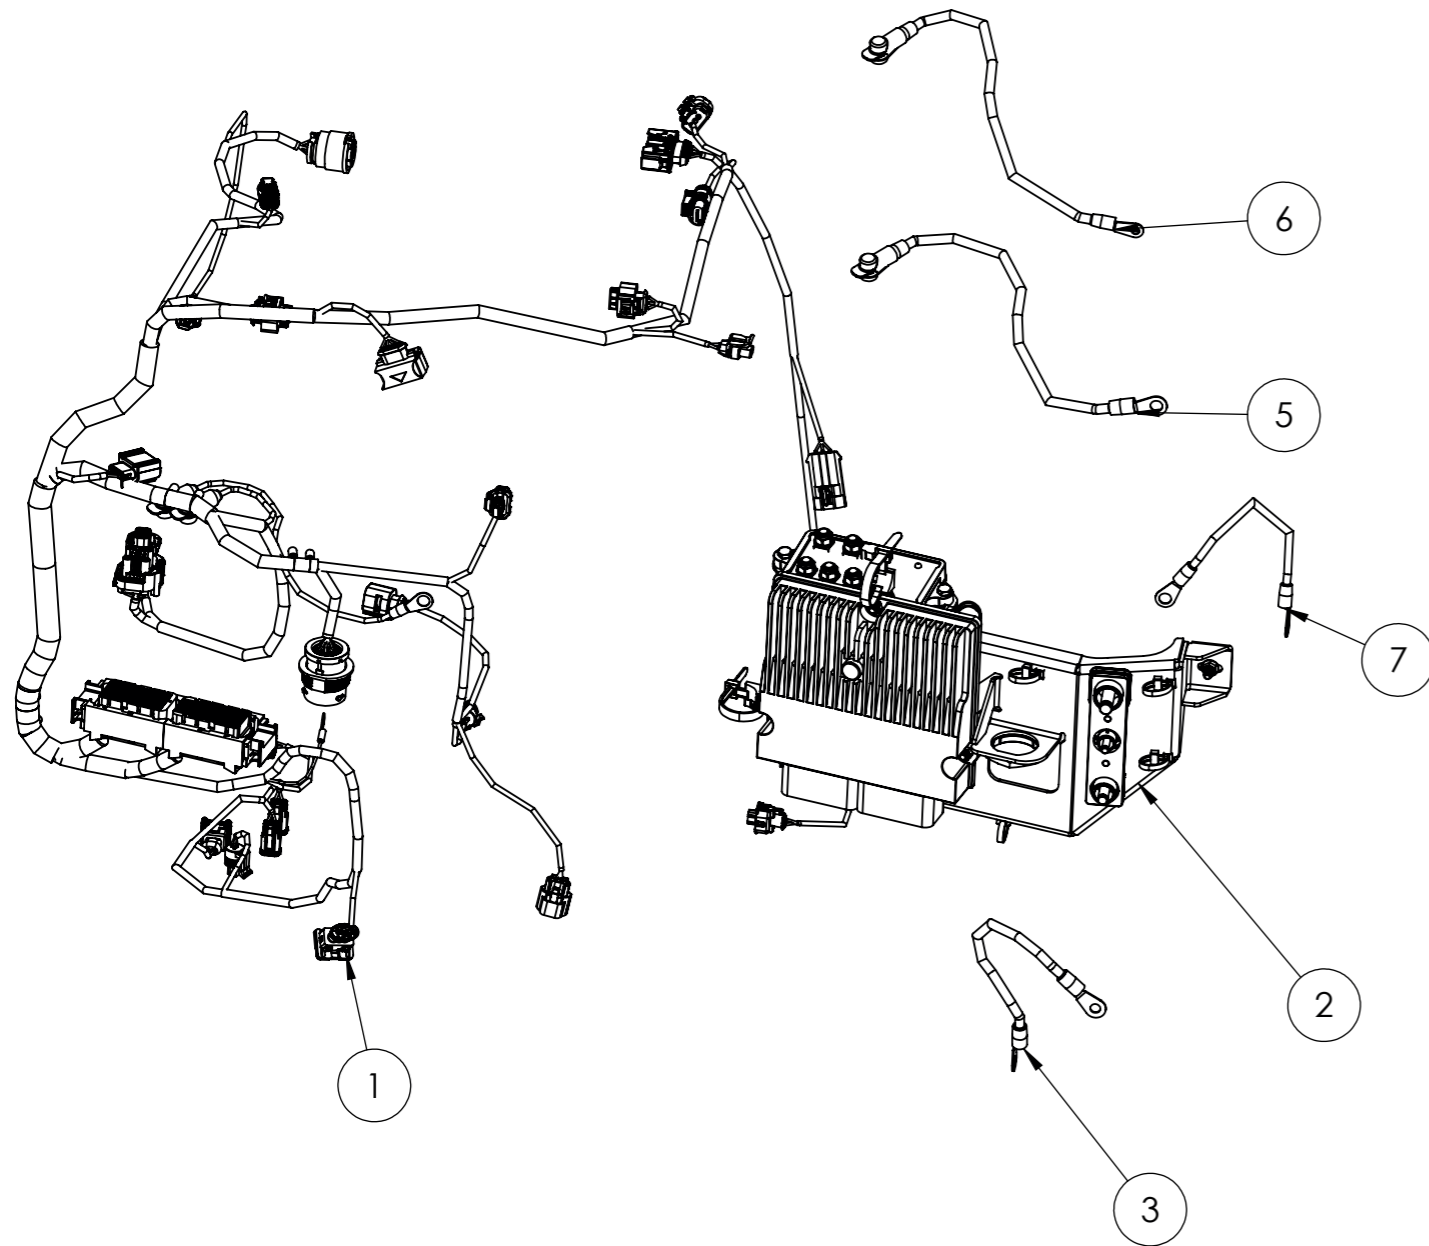

1.6 ELECTRIC SYSTEM

30-0116-001

OXE DIESEL PARTS CATALOGUE

1.6 ELECTRIC SYSTEM

30-0116-001

OXE DIESEL PARTS CATALOGUE

PART LIST

ITEM NO.	PART NUMBER	DESCRIPTION	QTY
1	30-0116-026	Engine harness	1
2	30-0116-800	ECU assembly	1
3	30-0116-956	Starter motor supply	1
4	30-0116-957	Engine block GND	1
5	30-0116-958	PSU GND	1
6	30-0116-959	PSU supply	1
7	30-0116-961	Alternator supply	1