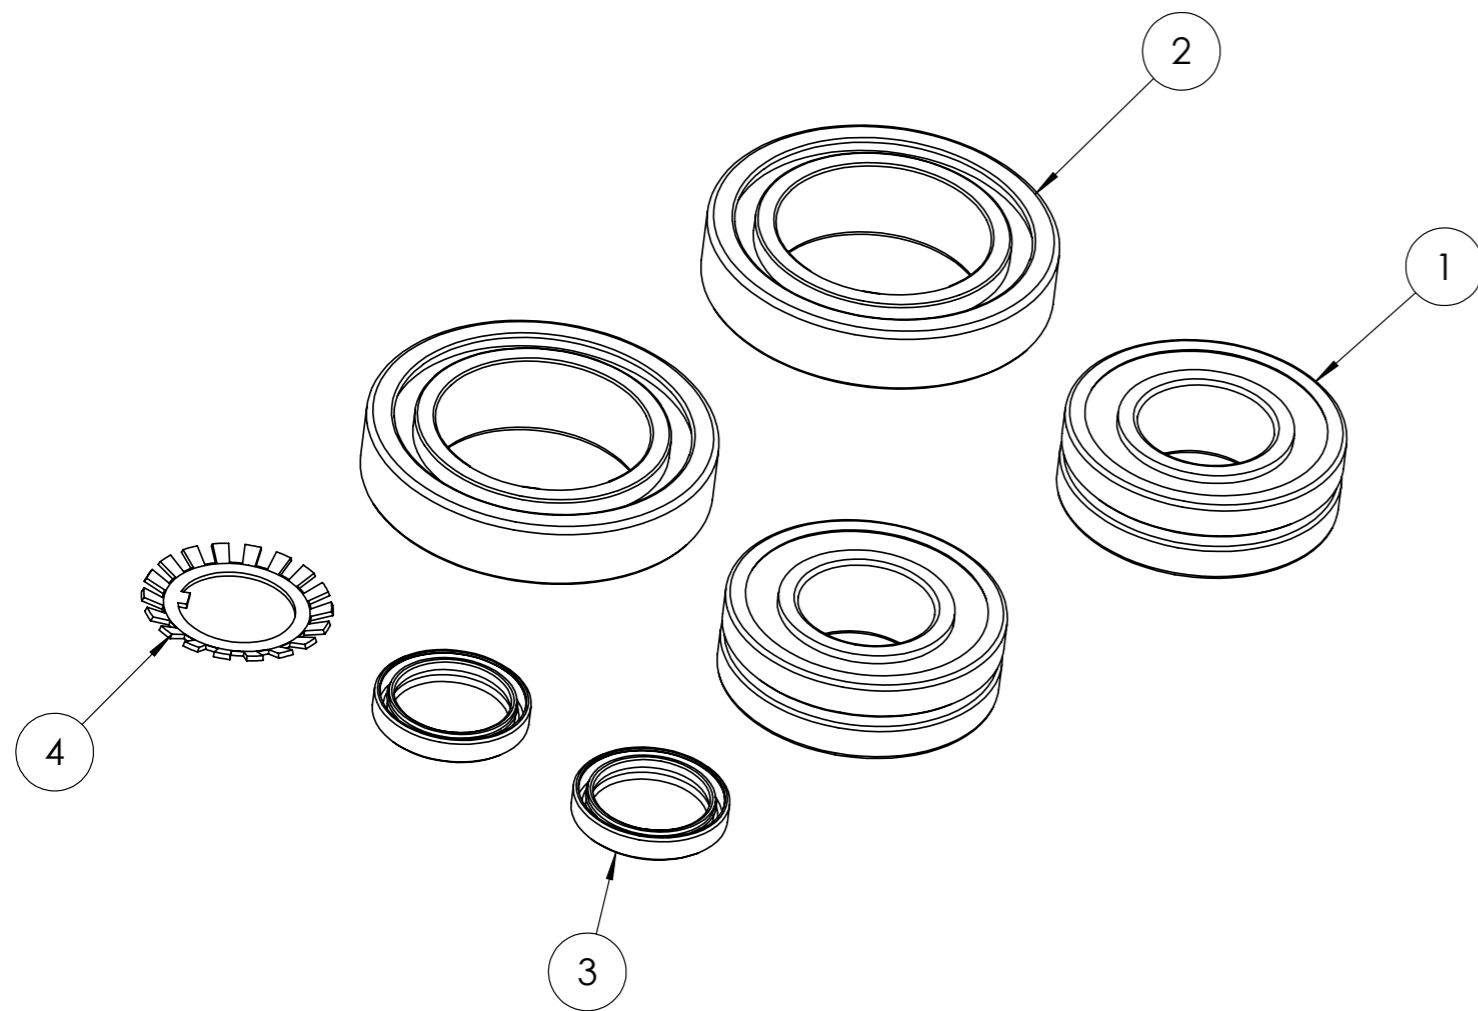

**1.9.11 LOWER BELT
BEARING KIT**

30-0190-918
OXE DIESEL PARTS CATALOGUE

**1.9.11 LOWER BELT
BEARING KIT**

30-0190-918
OXE DIESEL PARTS CATALOGUE

PART LIST			
ITEM NO.	PART NUMBER	DESCRIPTION	QTY.
1	30-0120-001	Bearing	2
2	30-0120-008	Bearing	2
3	30-0121-071	Radial seal	2
4	30-0130-195	Locking ring	1