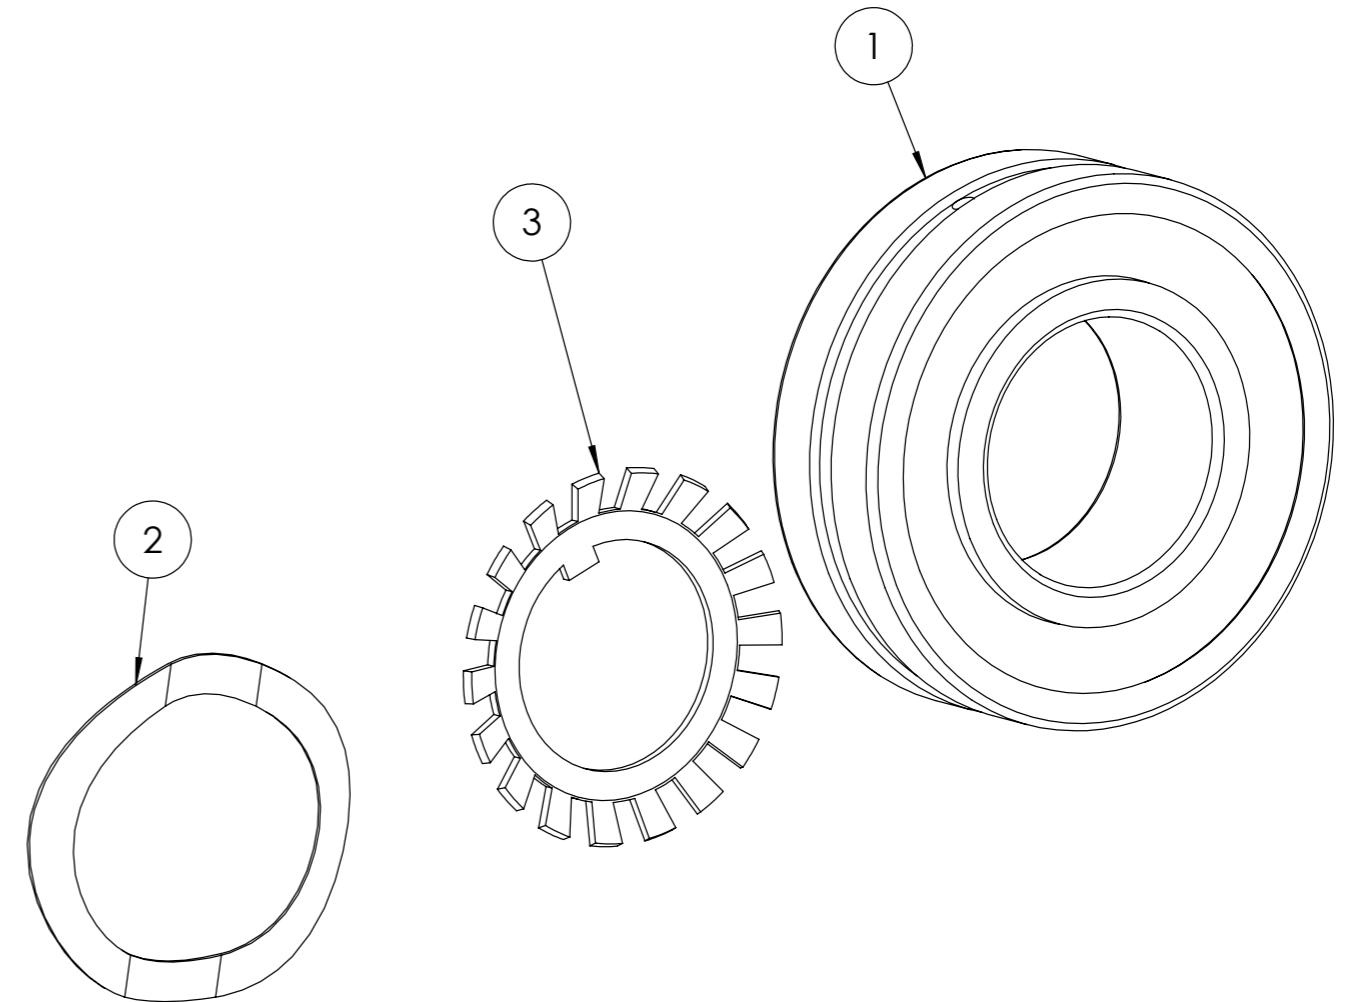

**1.9.20 PROPELLER SHAFT
BEARING KIT**

30-0190-929
OXE DIESEL PARTS CATALOGUE

PART LIST			
ITEM NO.	PART NUMBER	DESCRIPTION	QTY.
1	30-0120-001	Bearing	1
2	30-0122-071	Washer	1
3	30-0130-195	Locking ring	1