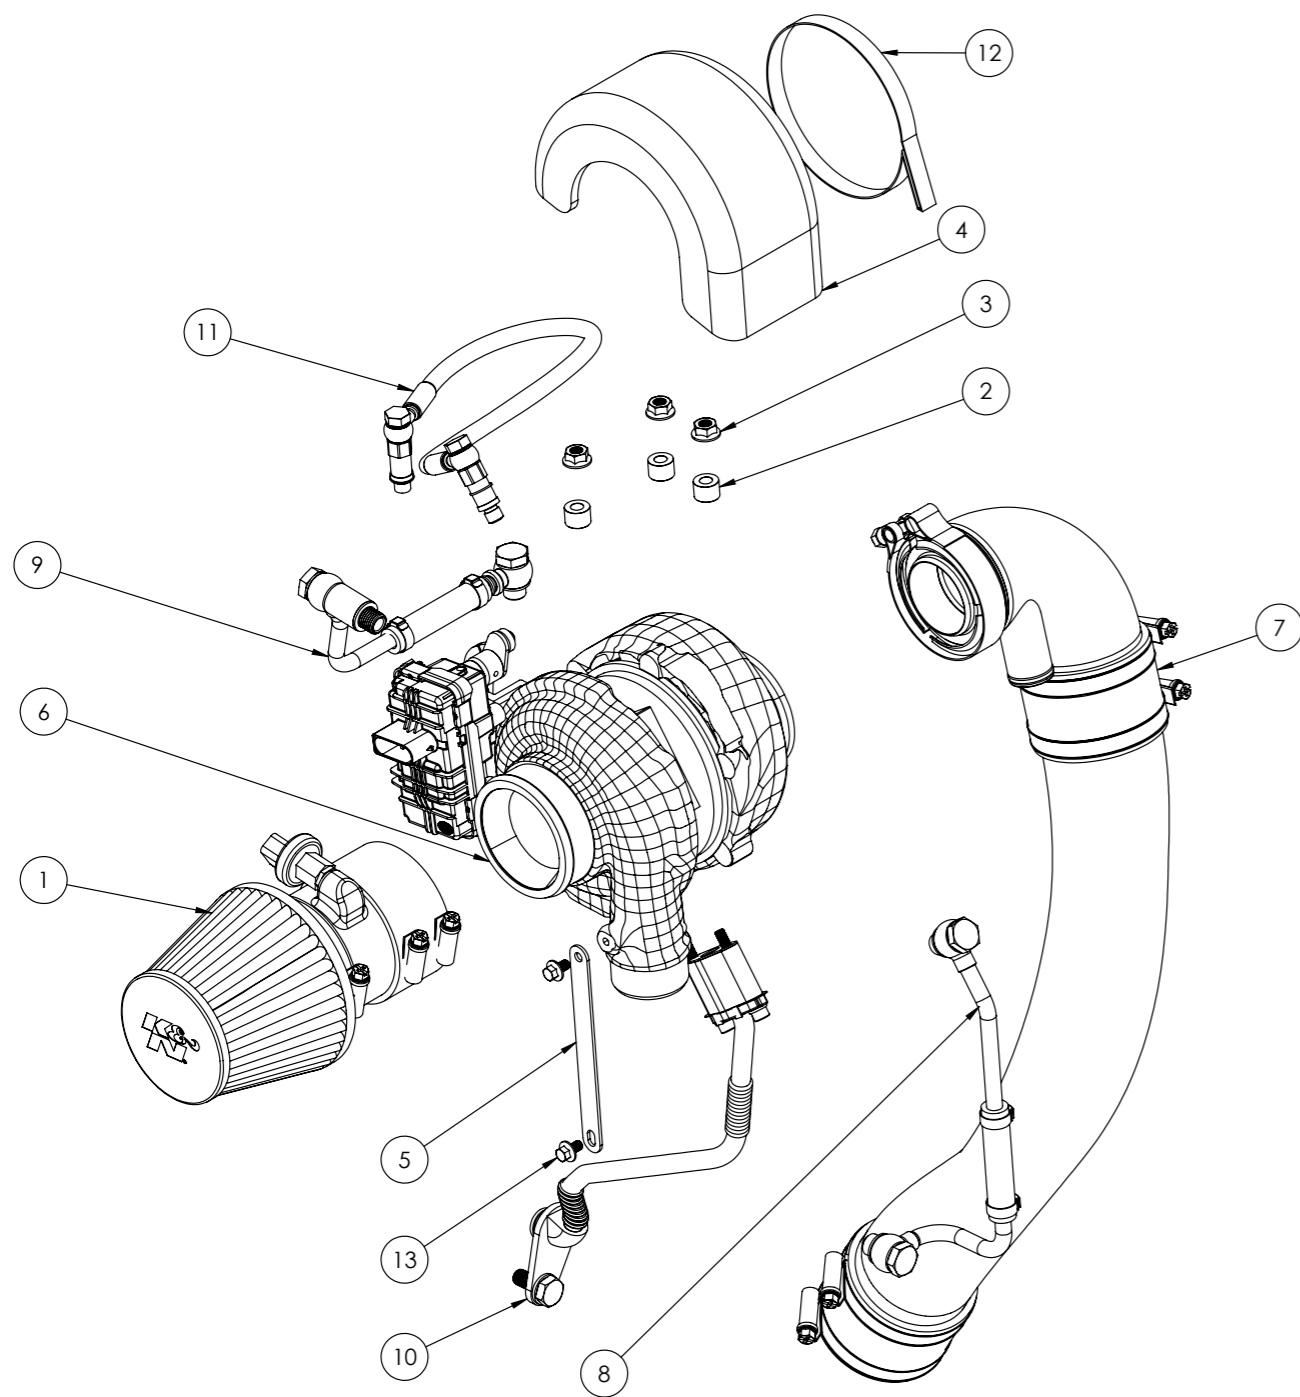

1.5.1 TURBO ASSEMBLY

30-0114-079

OXE DIESEL PARTS CATALOGUE

1.5.1 TURBO ASSEMBLY

30-0114-079

OXE DIESEL PARTS CATALOGUE

PART LIST			
ITEM NO.	PART NUMBER	DESCRIPTION	QTY.
1	30-0114-081	Air intake assembly	1
2	30-0114-297	Distance	3
3	30-0114-298	Nut	3
4	30-0114-340	Turbo heat cover	1
5	30-0114-387	Retainer	1
6	30-0114-395	Turbocharger	1
7	30-0114-421	Exhaust pipe assembly	1
8	30-0114-422	Turbo water out assembly	1
9	30-0114-423	Turbo water in assembly	1
10	30-0114-424	Turbo oil out assembly	1
11	30-0114-425	Turbo oil in assembly	1
12	30-0114-441	Cable tie Turbo heat cover	2
13	30-0130-229	Bolt	2