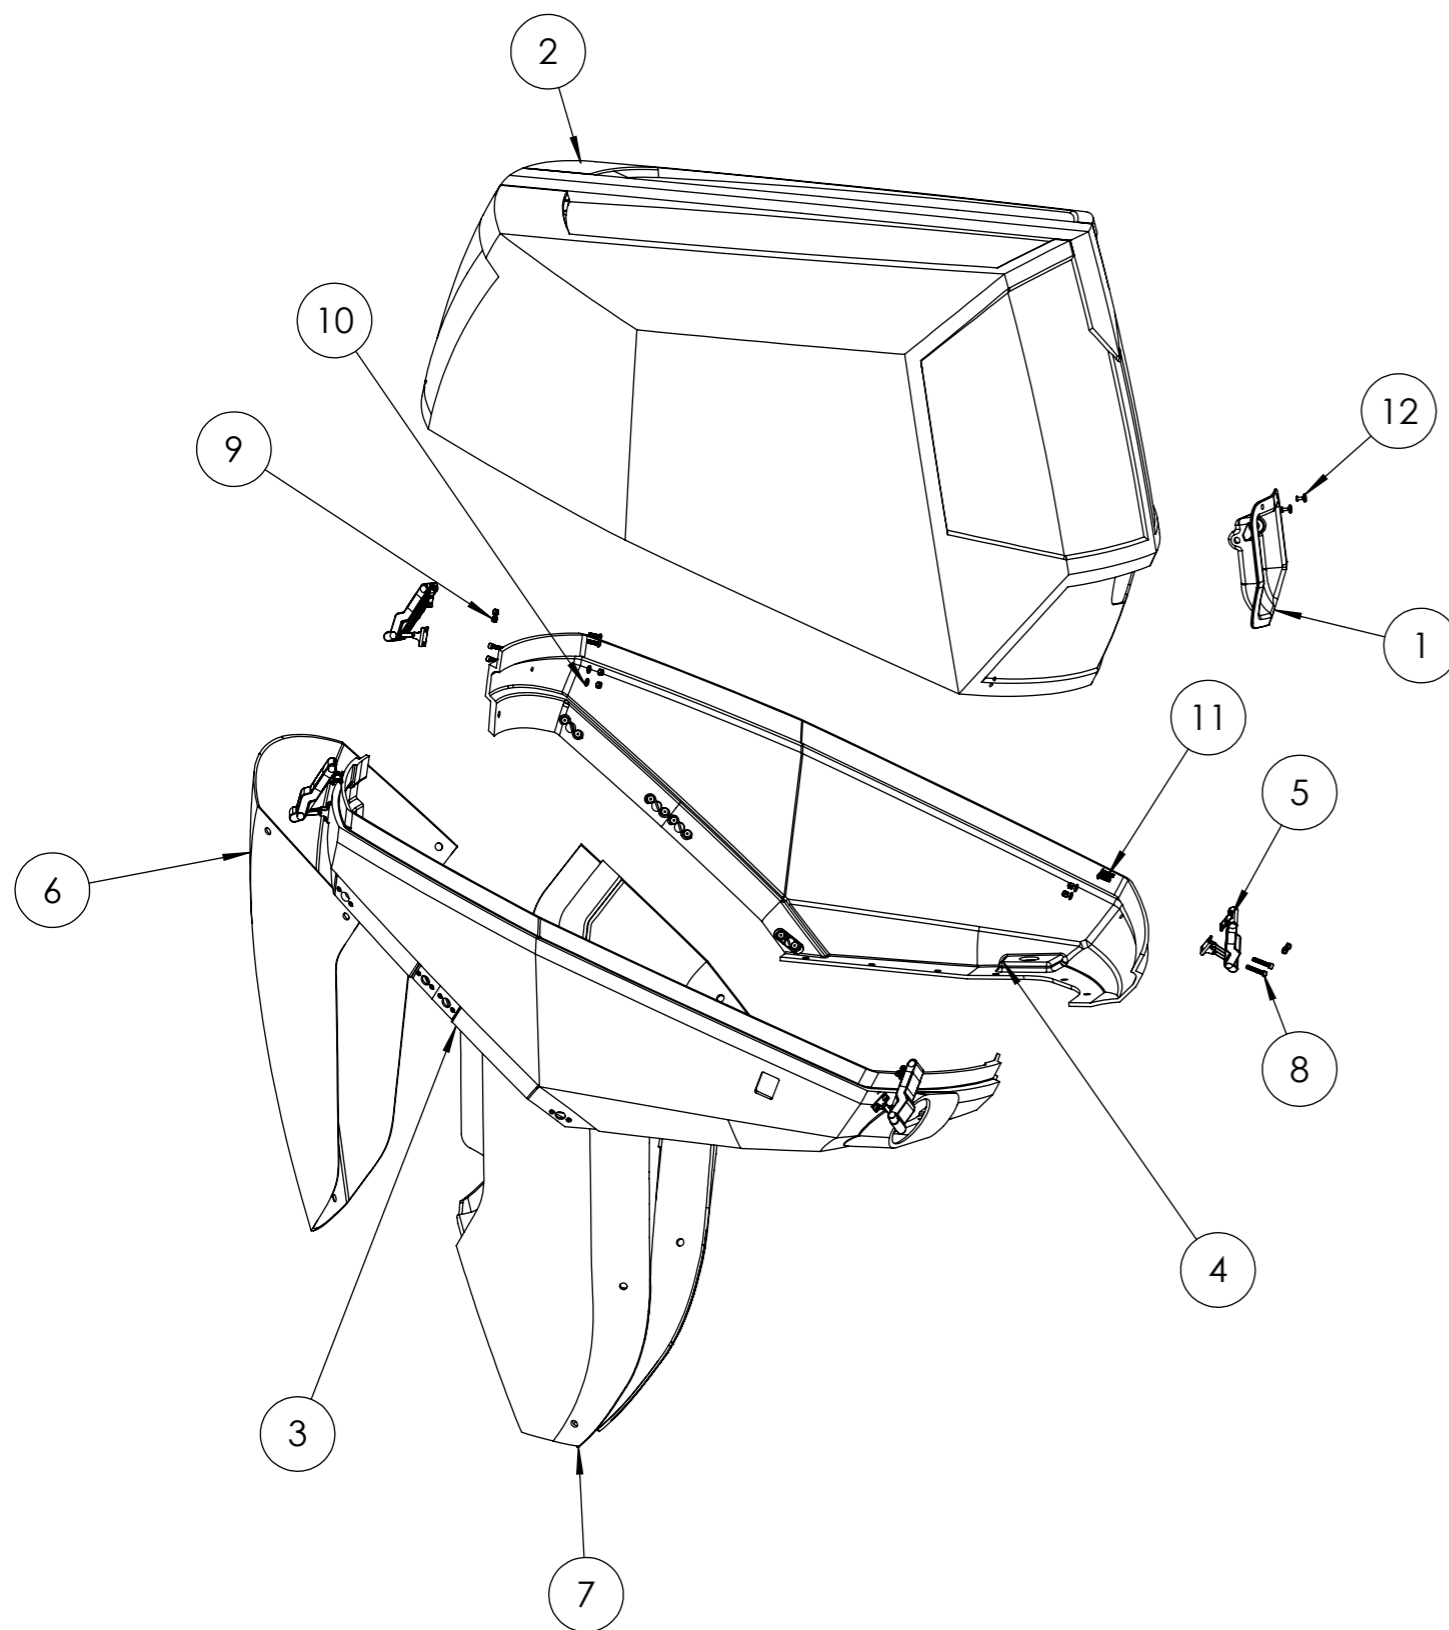

1.7.1 COWL SET

30-0117-097

OXE DIESEL PARTS CATALOGUE

1.7.1 COWL SET

30-0117-097

OXE DIESEL PARTS CATALOGUE

PART LIST			
ITEM NO.	PART NUMBER	DESCRIPTION	QTY.
1	30-0117-020	Cowl handle	1
2	30-0117-043	Top cowl cpl	1
3	30-0117-045	Middle cowl right cpl	1
4	30-0117-047	Middle cowl left cpl	1
5	30-0117-055	Cowl latch	4
6	30-0117-085	Belt cowl cpl	1
7	30-0117-086	Back cowl cpl	1
8	30-0130-098	Bolt	8
9	30-0130-099	Nut	16
10	30-0130-113	Washer	8
11	30-0130-119	Bolt	8
12	30-0130-342	Rivet	2