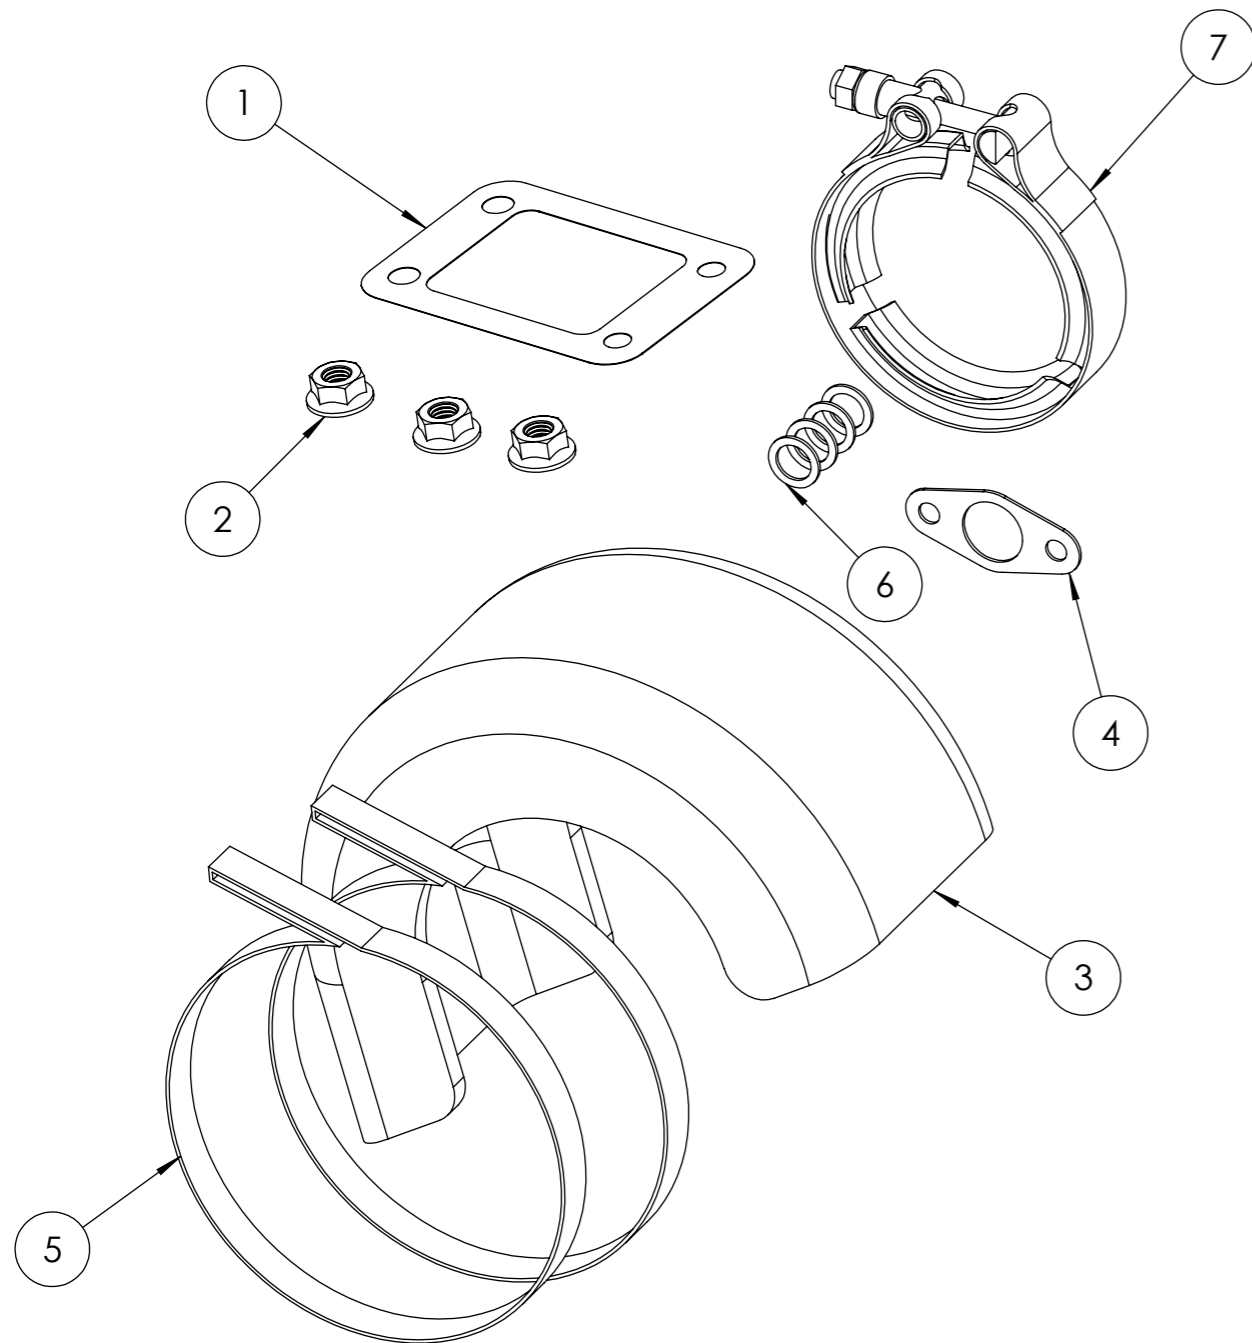

**1.9.7 TURBOCHARGER
SERVICE KIT**

30-0190-914
OXE DIESEL PARTS CATALOGUE

**1.9.7 TURBOCHARGER
SERVICE KIT**

30-0190-914
OXE DIESEL PARTS CATALOGUE

PART LIST			
ITEM NO.	PART NUMBER	DESCRIPTION	QTY.
1	30-0114-076	Gasket	1
2	30-0114-298	Nut	3
3	30-0114-340	Heat Cover	1
4	30-0114-428	Seal	1
5	30-0114-441	Cable tie	2
6	30-0121-052	Copper washer	4
7	30-0122-102	V-band clamp	1