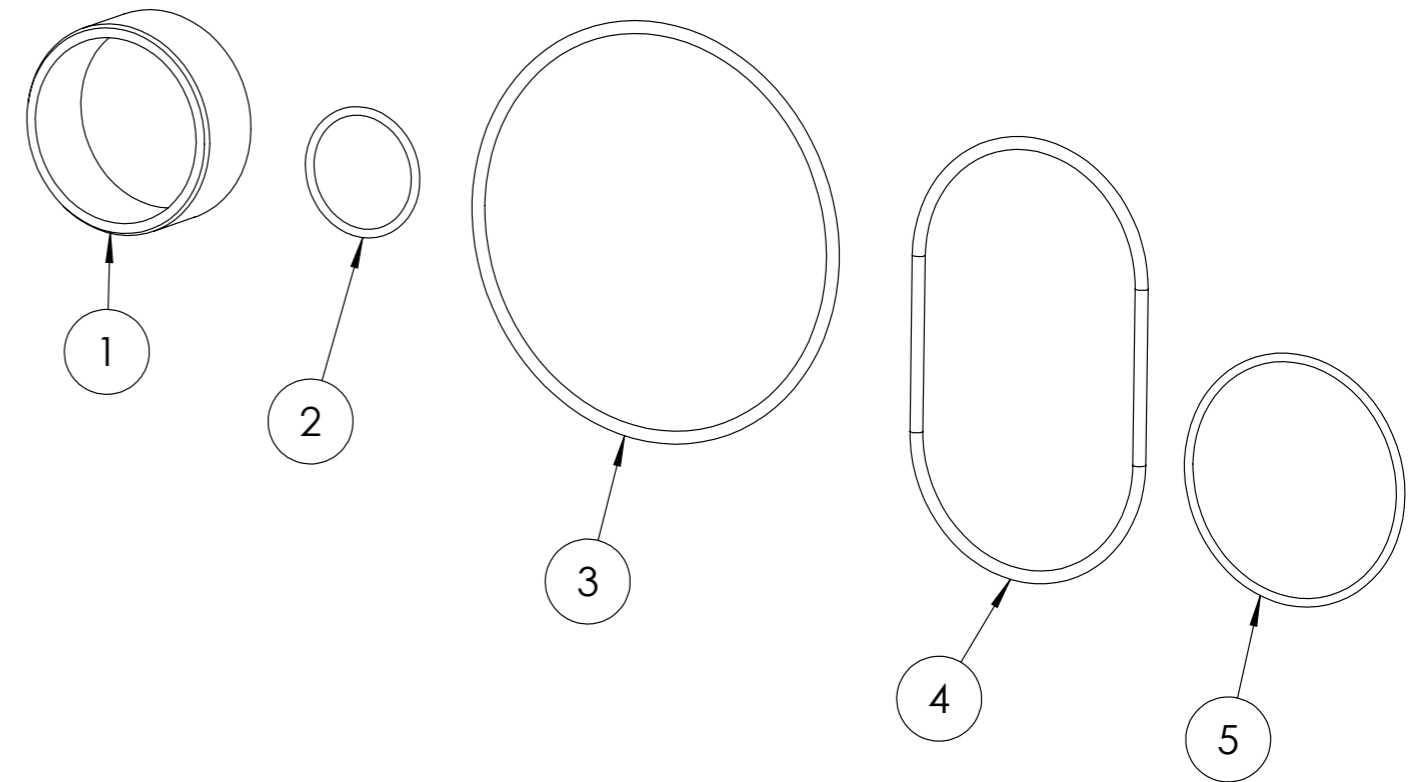

30-0190-922
OXE DIESEL PARTS CATALOGUE

PART LIST			
ITEM NO.	PART NUMBER	DESCRIPTION	QTY.
1	30-0120-037	Bushing	1
2	30-0121-002	O-ring	1
3	30-0121-042	O-ring	1
4	30-0121-043	O-ring	1
5	30-0121-044	O-ring	1