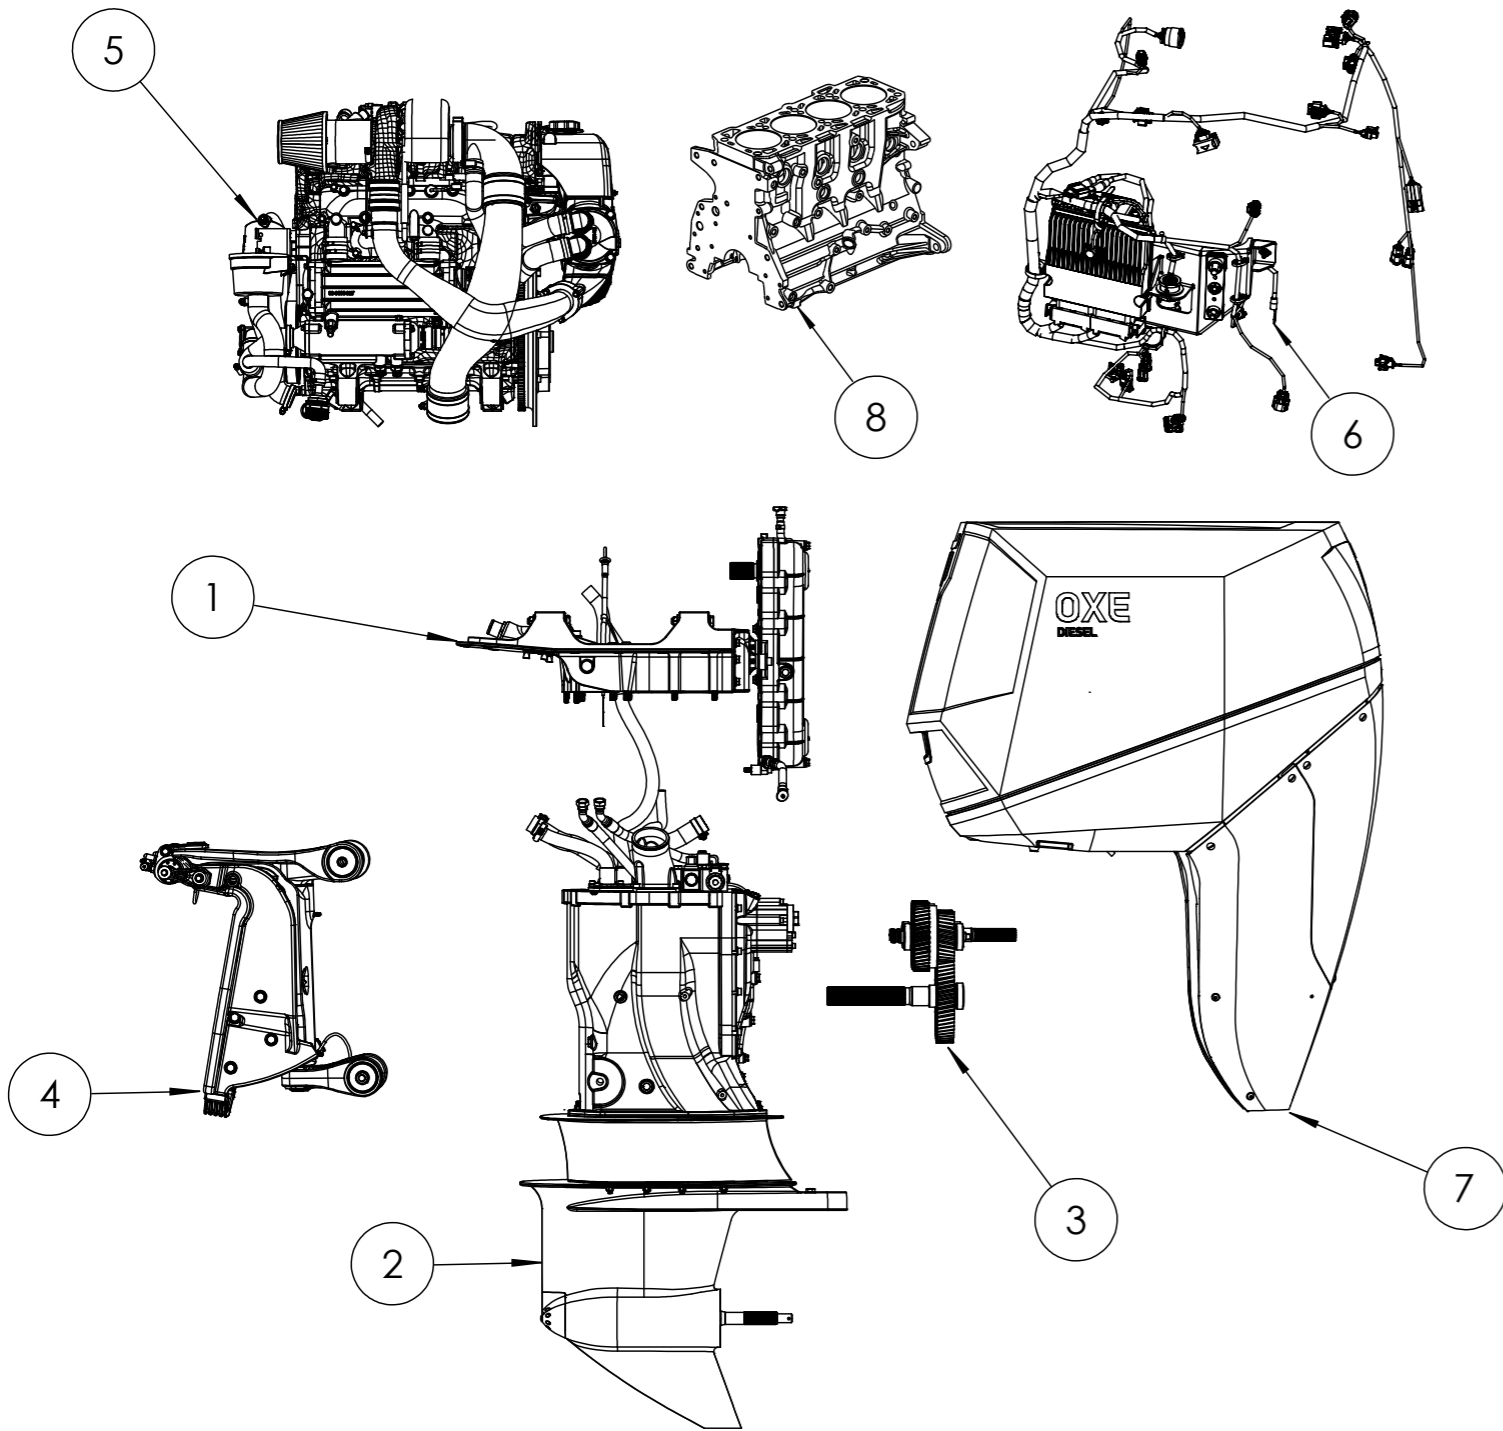

PART LIST		
ITEM NO.	PART NUMBER	DESCRIPTION
1	30-0110-001	Upper housing assembly
2	30-0111-001 / 30-0111-200	Lower leg assembly XL / XXL
3	30-0112-001	Gearbox assembly
4	30-0113-001	Transom mount assembly
5	30-0114-001	Marine engine assembly
6	30-0116-001	Electric system
7	30-0117-001	Cowling assembly
8	30-0170-001	Internal engine parts
9		Service/repair kits