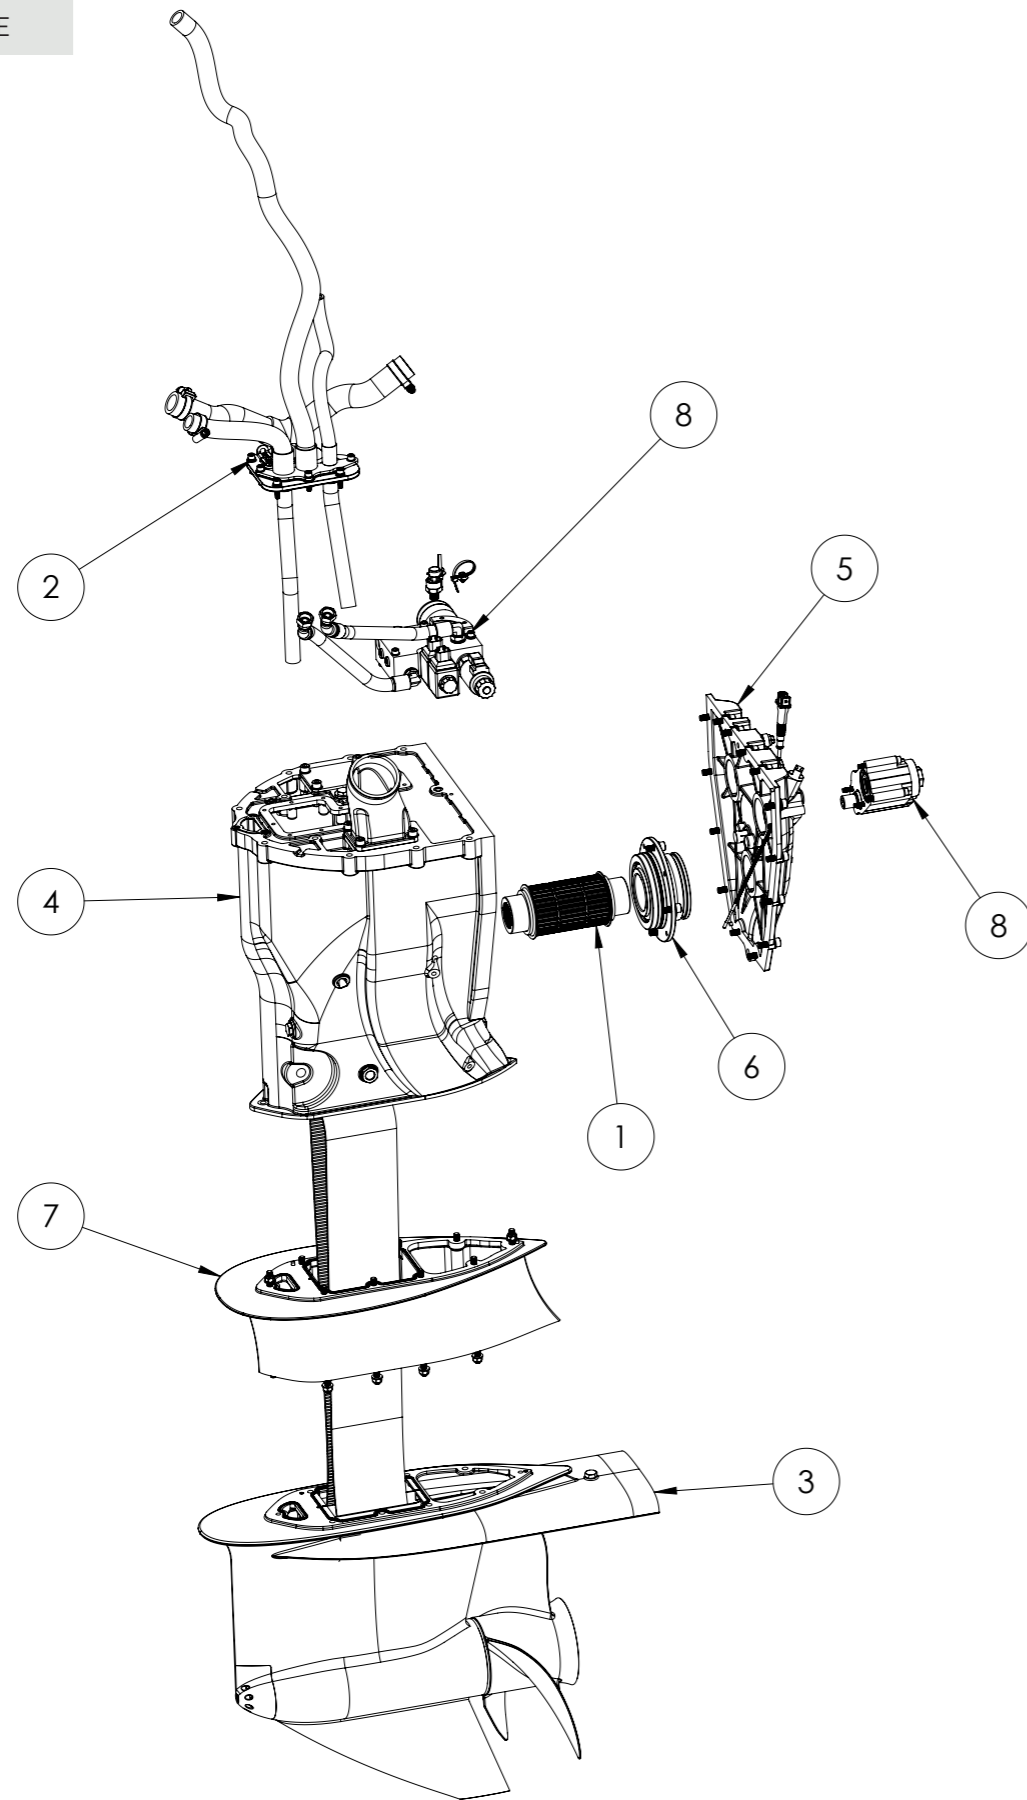

1.1.1 UPPER BELT HOUSING ASSEMBLY

30-0110-056

OXE DIESEL PARTS CATALOGUE

1.1.1 UPPER BELT HOUSING ASSEMBLY

30-0110-056

OXE DIESEL PARTS CATALOGUE

PART LIST			
ITEM NO.	PART NUMBER	DESCRIPTION	QTY.
1	30-0110-057	Belt housing bracket	1
2	30-0110-058	Belt housing lid	1
3	30-0110-062	Upper belt	1
4	30-0110-063	Pulley plug	2
5	30-0110-066	Connector	2
6	30-0110-072	Belt pulley 38 assembly	1
7	30-0110-073	Belt pulley 34 assembly	1
8	30-0110-075	Belt housing in hose cpl	1
9	30-0110-076	Belt housing hose out cpl	1
10	30-0110-077	Bushing belt housing	2
11	30-0110-083	Belt housing seal	1
12	30-0110-087	Adjustment screw cpl	1
13	30-0120-019	Bearing	4
14	30-0121-031	Radial seal	2
15	30-0122-018	Sight glass	1
16	30-0122-112	Guide pin	2
17	30-0122-135	Plug	2
18	30-0122-234	Anode	2
19	30-0130-046	Bolt	2
20	30-0130-047	Bolt	1
21	30-0130-057	Bolt	8
22	30-0130-064	Bolt	2
23	30-0130-192	Washer	11
24	30-0130-198	Washer	2

1.1.2 DIPSTICK TUBE ASSEMBLY

30-0110-079

OXE DIESEL PARTS CATALOGUE

1.1.2 DIPSTICK TUBE ASSEMBLY

30-0110-079

OXE DIESEL PARTS CATALOGUE

PART LIST			
ITEM NO.	PART NUMBER	DESCRIPTION	QTY.
1	30-0110-041	Dipstick	1
2	30-0110-037	Dipstick tube	1
3	30-0121-034	O-ring	2
4	30-0121-065	O-ring	2

**1.2A LOWER LEG XL
ASSEMBLY**

30-0111-001
OXE DIESEL PARTS CATALOGUE

**1.2A LOWER LEG XL
ASSEMBLY**

30-0111-001
OXE DIESEL PARTS CATALOGUE

PART LIST			
ITEM NO.	PART NUMBER	DESCRIPTION	QTY.
1	30-0111-095	Upper pulley 30 assembly	1
2	30-0111-101	Oil pickup assembly	1
3	30-0111-131	Lower Housing assembly	1
4	30-0111-132	Gearbox housing assembly	1
5	30-0111-133	Gearbox housing lid assembly	1
6	30-0111-134	Bearing housing assembly	1
7	30-0111-135	XL adapter assembly	1
8	30-0115-001	Hydraulic system assembly	1