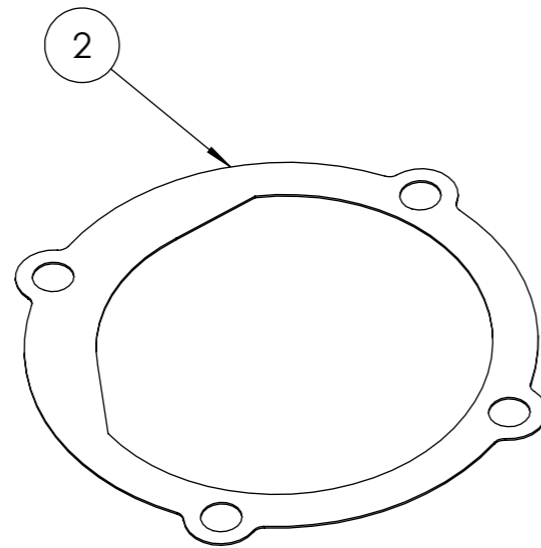

**1.9.5 HYDRAULIC COOLER
CORE KIT**

30-0190-911

OXE DIESEL PARTS CATALOGUE

**1.9.5 HYDRAULIC COOLER
CORE KIT**

30-0190-911

OXE DIESEL PARTS CATALOGUE

PART LIST			
ITEM NO.	PART NUMBER	DESCRIPTION	QTY.
1	30-0114-401	Hydraulic oil cooler bundle	1
2	30-0121-067	Hydraulic oil cooler o-ring	2