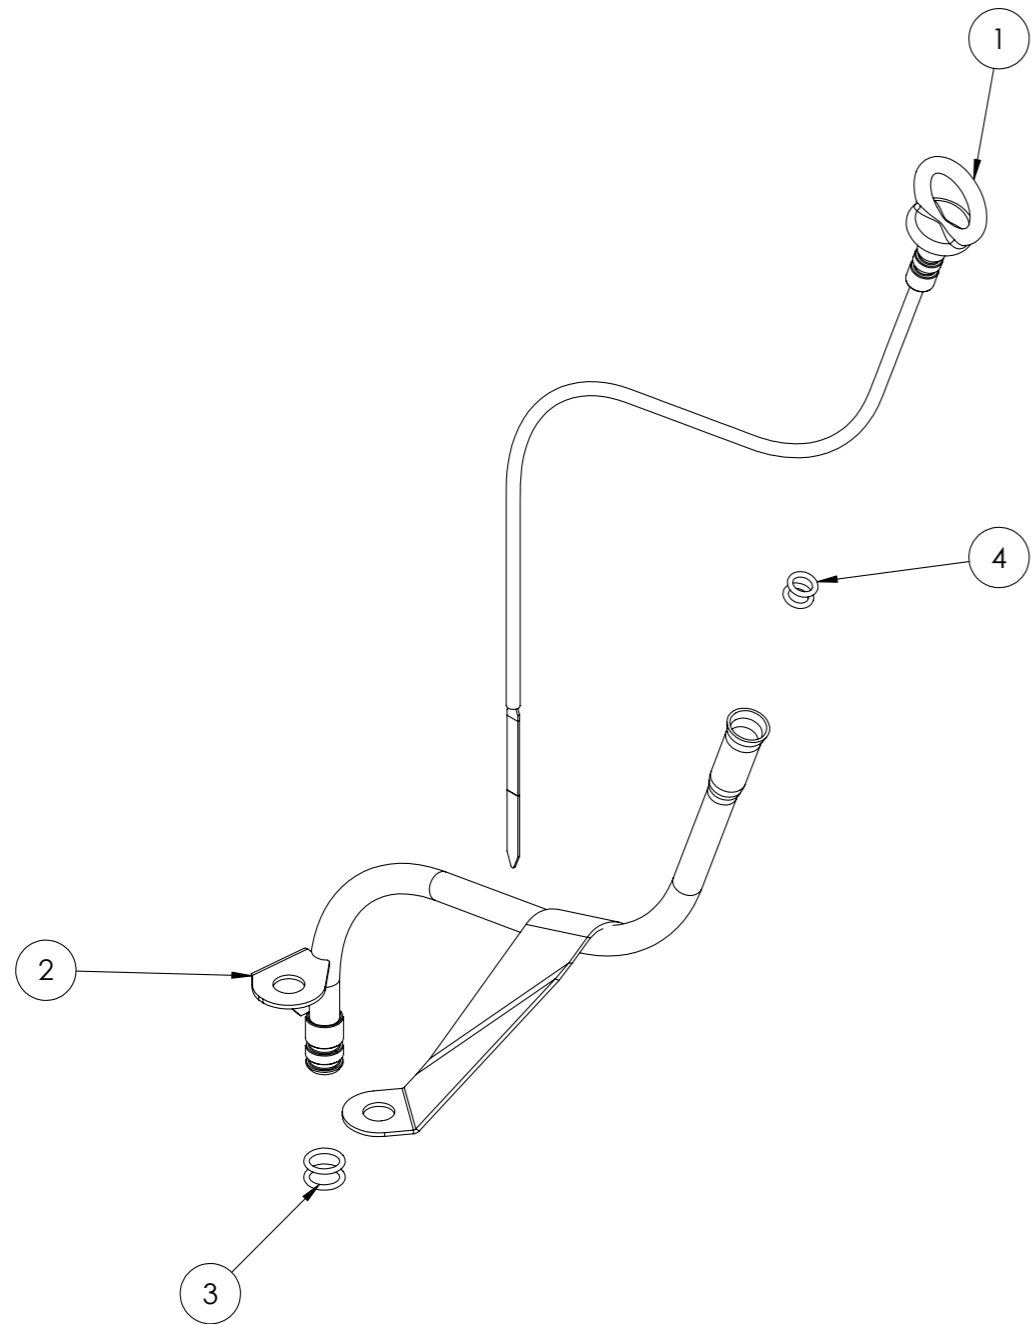

1.1.2 DIPSTICK TUBE ASSEMBLY

30-0110-079

OXE DIESEL PARTS CATALOGUE

1.1.2 DIPSTICK TUBE ASSEMBLY

30-0110-079

OXE DIESEL PARTS CATALOGUE

PART LIST			
ITEM NO.	PART NUMBER	DESCRIPTION	QTY.
1	30-0110-041	Dipstick	1
2	30-0110-037	Dipstick tube	1
3	30-0121-034	O-ring	2
4	30-0121-065	O-ring	2