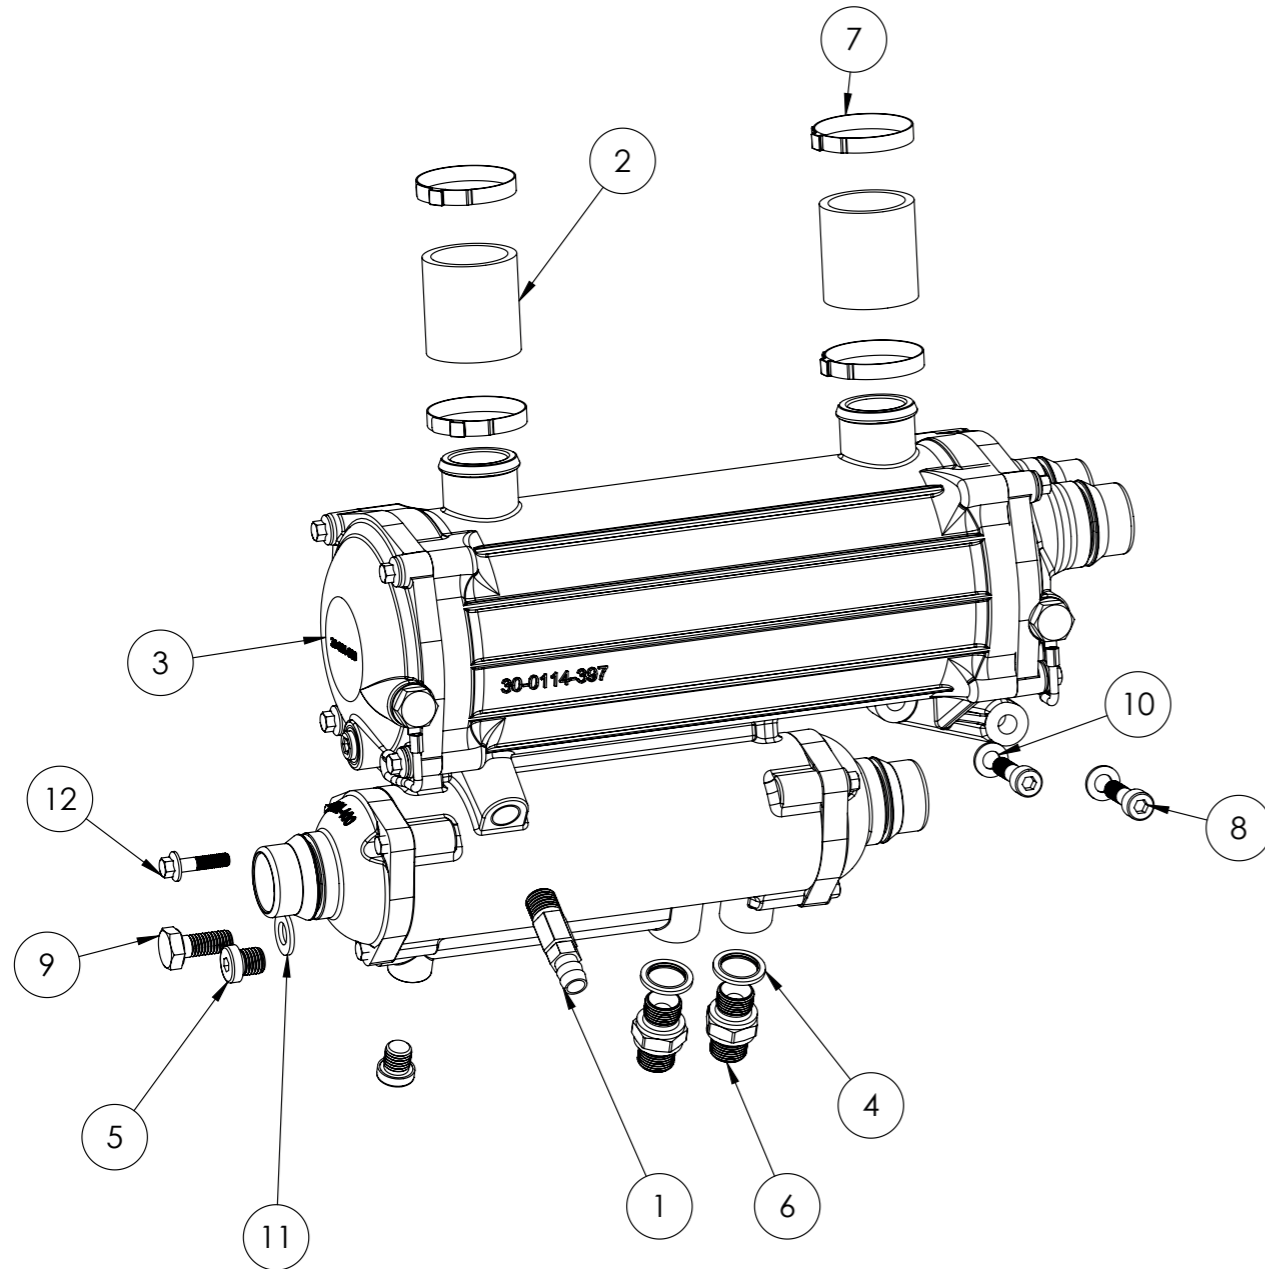

1.5.3.5 HEAT EXCHANGER ASSEMBLY

30-0114-199
OXE DIESEL PARTS CATALOGUE

1.5.3.5 HEAT EXCHANGER ASSEMBLY

30-0114-199
OXE DIESEL PARTS CATALOGUE

PART LIST			
ITEM NO.	PART NUMBER	DESCRIPTION	QTY.
1	30-0114-208	Valve, drain	1
2	30-0114-290	Hose, coolant	2
3	30-0114-403	Heat exchanger	1
4	30-0116-951	Sensor, oil pressure	1
5	30-0121-050	Seal	2
6	30-0122-135	Plug	1
7	30-0122-137	Adapter	2
8	30-0122-140	Hose clamp	4
9	30-0130-043	Bolt	2
10	30-0130-153	Bolt	1
11	30-0130-192	Washer	2
12	30-0130-193	Washer	1
13	30-0130-243	Bolt	1