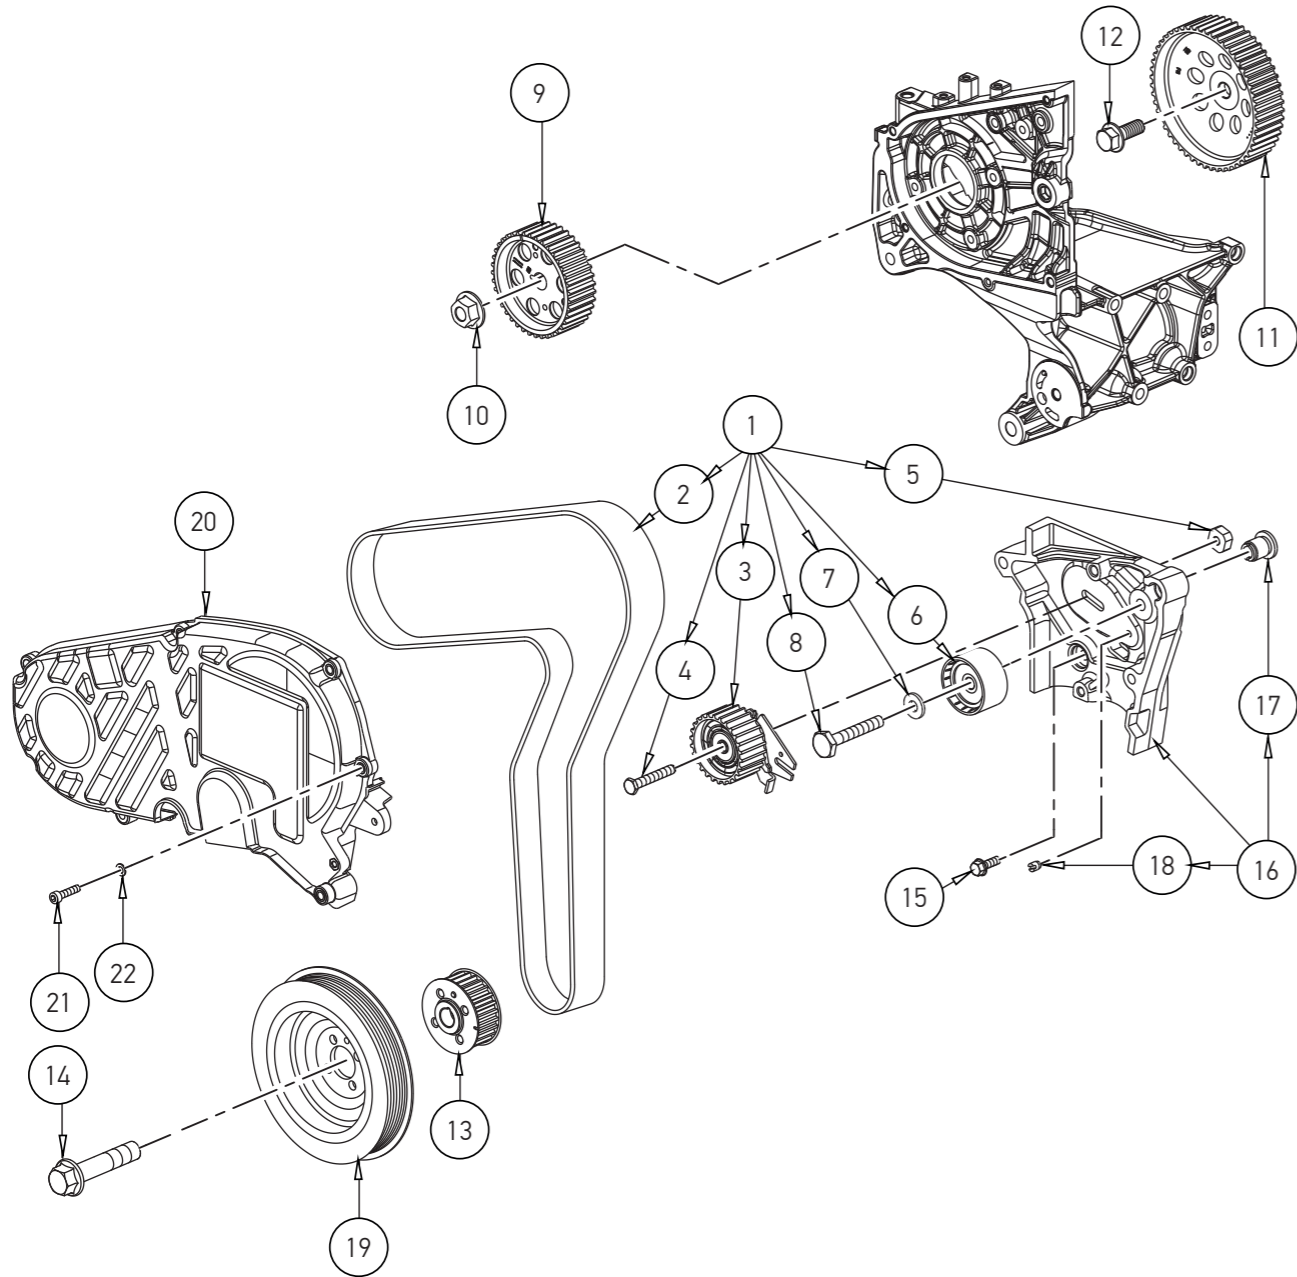

**1.8.4 TIMING BELT
ASSEMBLY**

OXE DIESEL PARTS CATALOGUE

**1.8.4 TIMING BELT
ASSEMBLY**

OXE DIESEL PARTS CATALOGUE

PART LIST

ITEM NO.	PART NUMBER	DESCRIPTION	QTY.
1	30-0170-122	Timing Belt Assy	1
2	30-0170-045	Cambelt	1
3	30-0170-077	Tensioner, cambelt	1
4	30-0170-078	Screw	1
5	30-0170-079	Nut	1
6	30-0170-047	Roller	1
7	30-0170-081	Washer	1
8	30-0170-082	Screw	1
9	30-0170-083	Gear	1
10	30-0170-084	Nut	1
11	30-0170-080	Sprocket	1
12	30-0170-081	Screw	3
13	30-0170-086	Gear	1
14	30-0170-087	Screw	1
15	30-0170-088	Screw	1
16	30-0170-089	Bracket	1
17	30-0170-090	Bush	1
18	30-0114-267	Screw	1
19	30-0114-020	Crankshaft pulley	1
20	30-0170-093	Timing belt cover	1
21	30-0170-094	Screw	1
22	30-0170-095	Washer	1