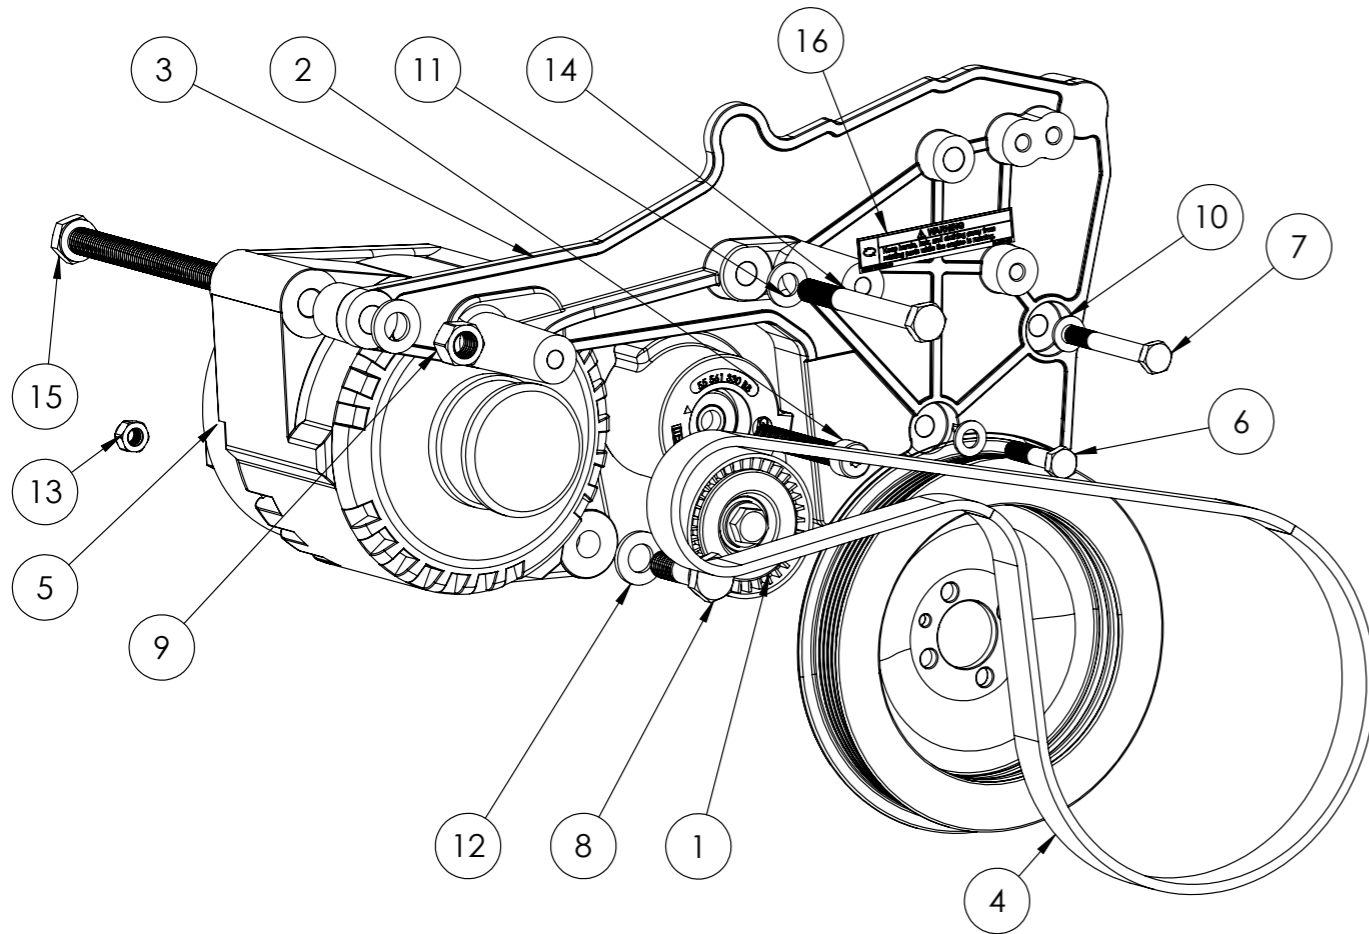

1.5.7 ALTERNATOR ASSEMBLY

30-0114-095
OXE DIESEL PARTS CATALOGUE

1.5.7 ALTERNATOR ASSEMBLY

30-0114-095
OXE DIESEL PARTS CATALOGUE

PART LIST			
ITEM NO.	PART NUMBER	DESCRIPTION	QTY.
1	30-0114-072	Tensioner	1
2	30-0114-299	Bolt	1
3	30-0114-389	Lower timing belt cover	1
4	30-0114-426	Belt	1
5	30-0116-131	Alternator	1
6	30-0130-125	Bolt	1
7	30-0130-134	Bolt	1
8	30-0130-164	Bolt	1
9	30-0130-184	Nut	1
10	30-0130-192	Washer	2
11	30-0130-193	Washer	1
12	30-0130-194	Washer	2
13	30-0130-262	Nut	1
14	30-0130-362	Bolt	1
15	30-0130-363	Bolt	1
16	30-0300-004	Rotation warning label	1