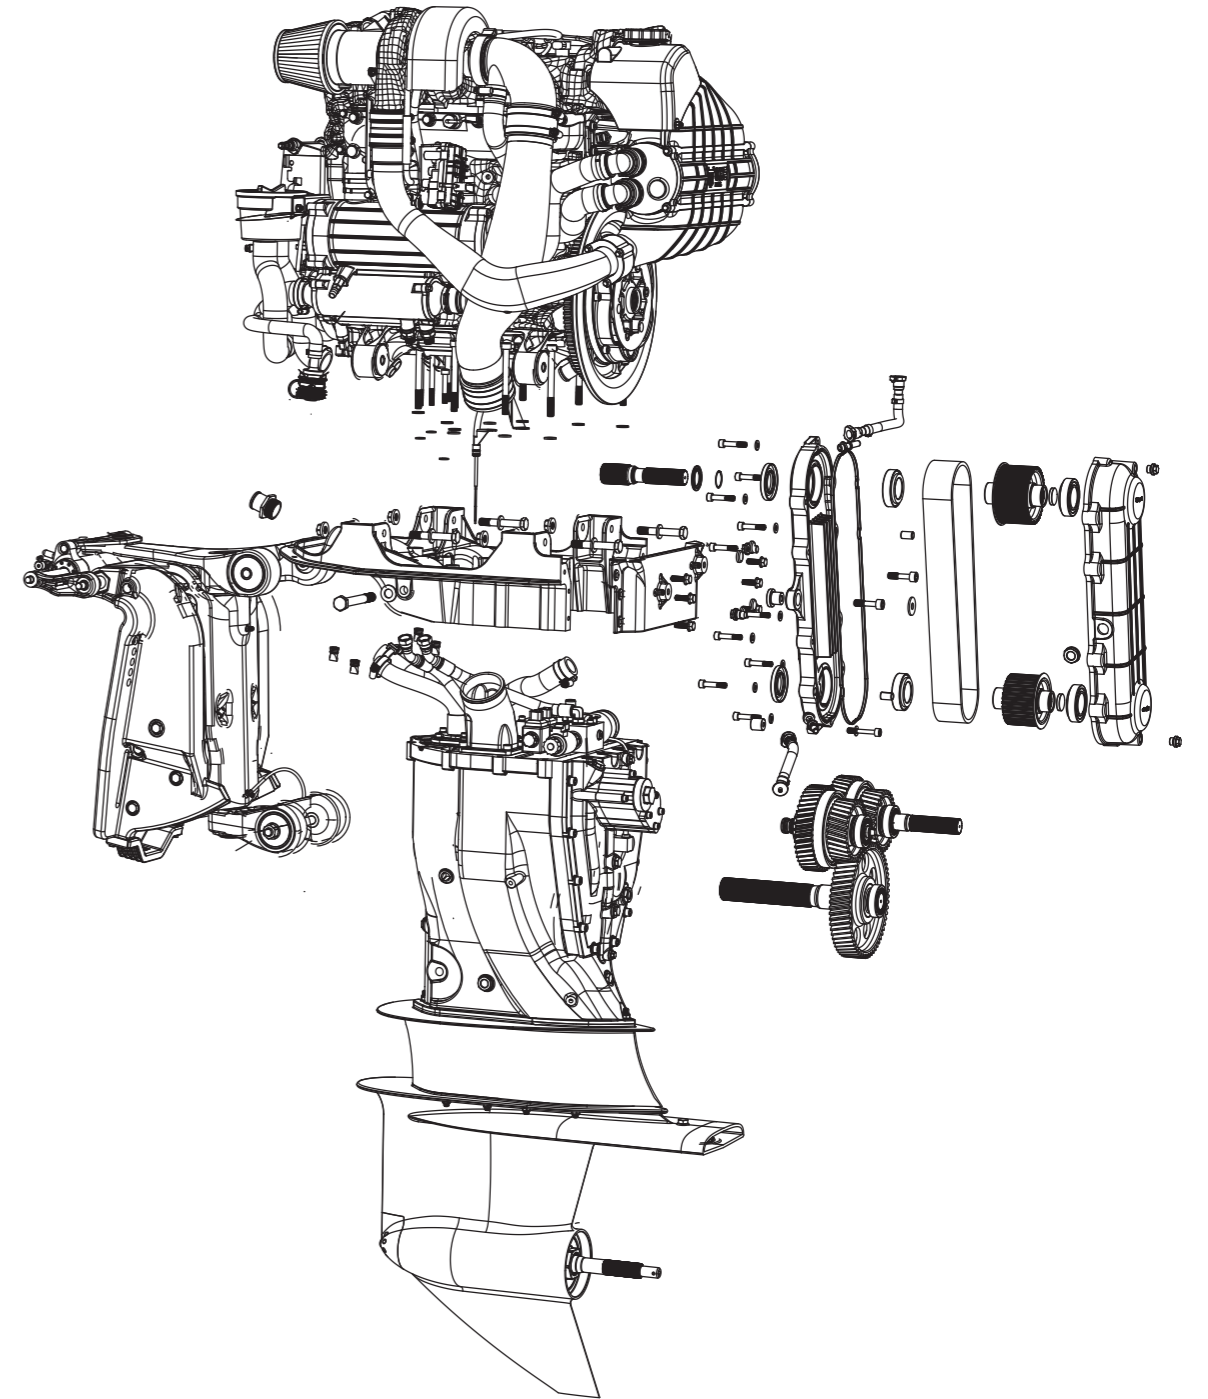

PART LIST		
ITEM NO.	PART NUMBER	DESCRIPTION
1	30-0110-001	Upper housing assembly
2	30-0111-001 / 30-0111-200	Lower leg assembly XL / XXL
3	30-0112-001	Gearbox assembly
4	30-0113-001	Transom mount assembly
5	30-0114-001	Marine engine assembly
6	30-0116-001	Electric system
7	30-0117-001	Cowling assembly
8	30-0170-001	Internal engine parts
9		Service/repair kits