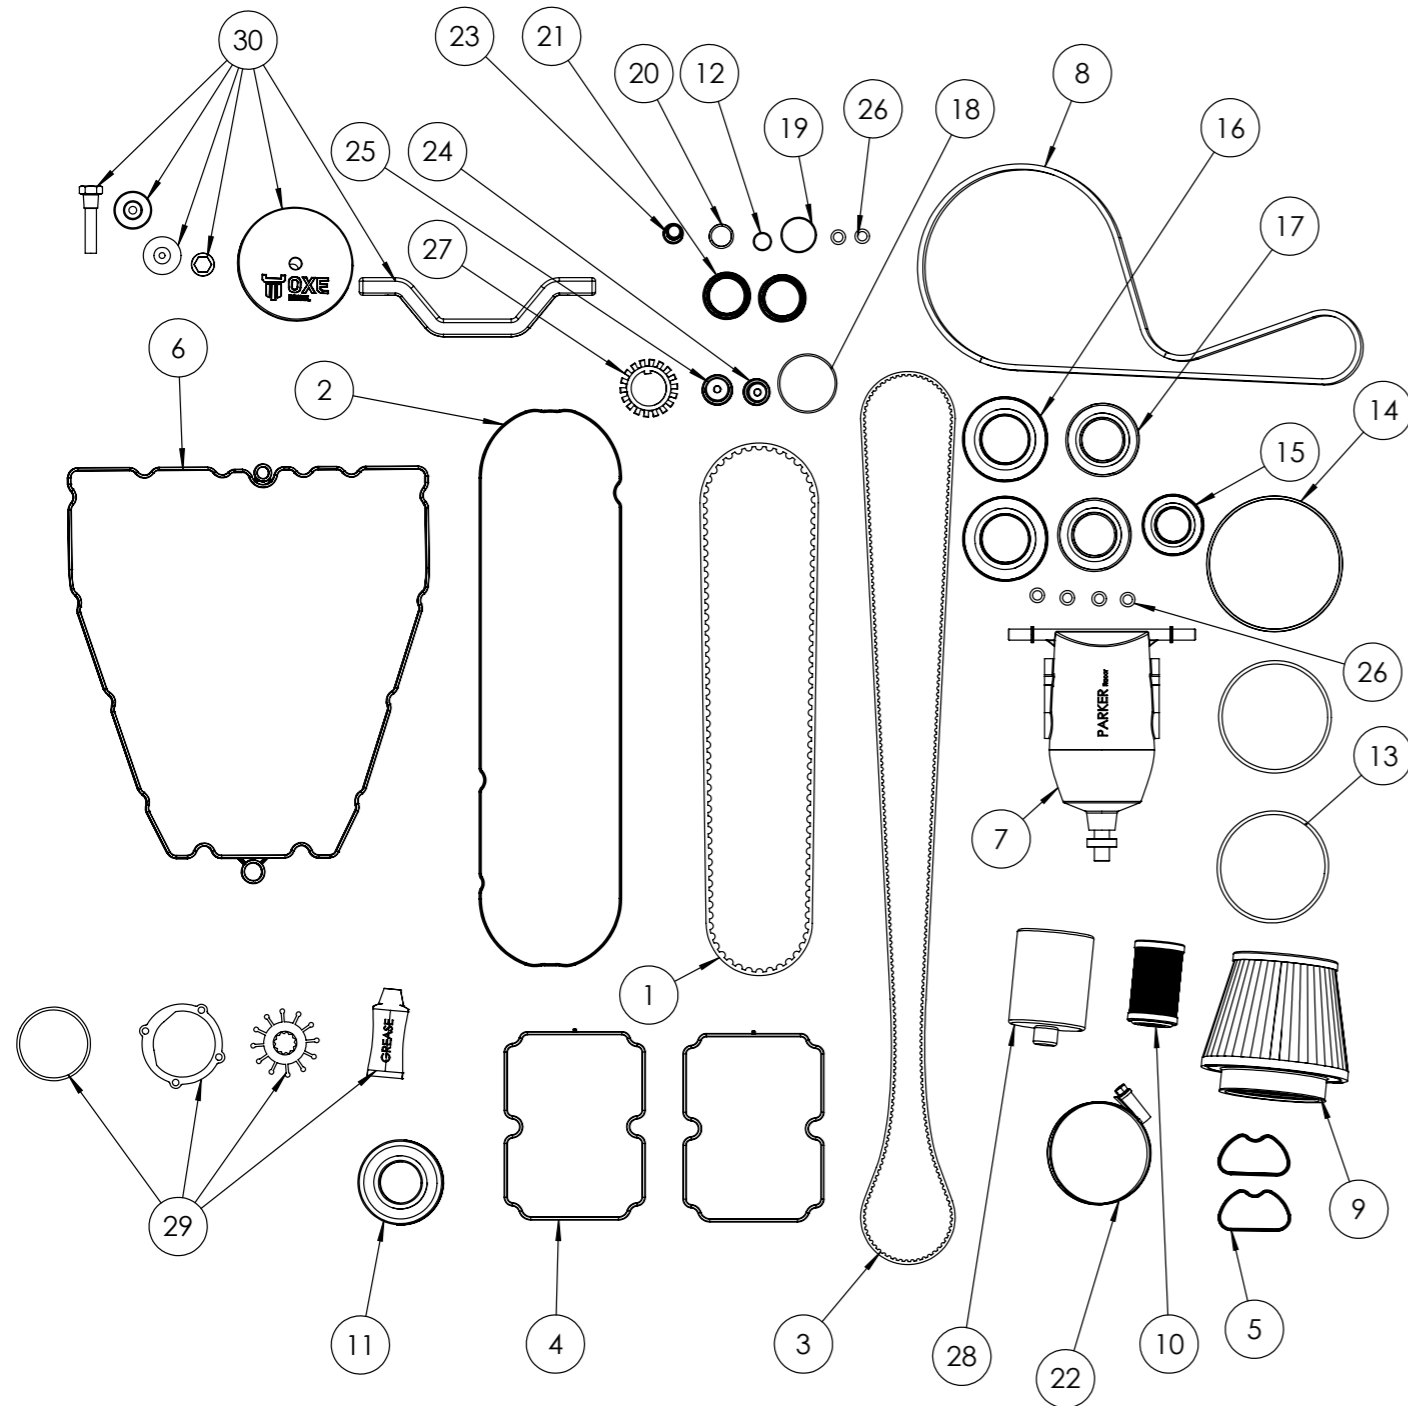

PART LIST			
ITEM NO.	PART NUMBER	DESCRIPTION	QTY.
1	30-0110-062	Upper belt	1
2	30-0110-083	Belt housing seal	1
3	30-0111-143	Lower belt - long rig	1
4	30-0111-121	Lower housing belt cavity seal	2
5	30-0111-124	Lower housing water cavity seal	2
6	30-0111-125	Gearbox housing seal	1
7	30-0114-138	Parker Racor fuel filter	1
8	30-0114-426	Poly V belt	1
9	30-0114-427	Air filter	1
10	30-0115-028	Hydraulic filter	1
11	30-0120-001	Spherical roller bearing	1
12	30-0121-002	O-ring	1
13	30-0121-008	O-ring	2
14	30-0121-009	O-ring	1
15	30-0121-014	Radial seal	1
16	30-0121-018	Radial seal	2
17	30-0121-031	Radial seal	2
18	30-0121-042	O-ring	1
19	30-0121-044	O-ring	1
20	30-0121-060	Seal	1
21	30-0121-071	Radial seal	2
22	30-0122-056	Hose clamp	1
23	30-0122-135	Plug	1
24	30-0122-189	Hex magnet plug	1
25	30-0122-192	Hex magnet plug	1
26	30-0122-218	Fiber seal	6
27	30-0130-195	Locking ring	1
28	30-0170-128	Engine oil filter	1
29	30-0190-912	Sea Water impeller Kit	1
30	30-0190-930	Anode kit	1