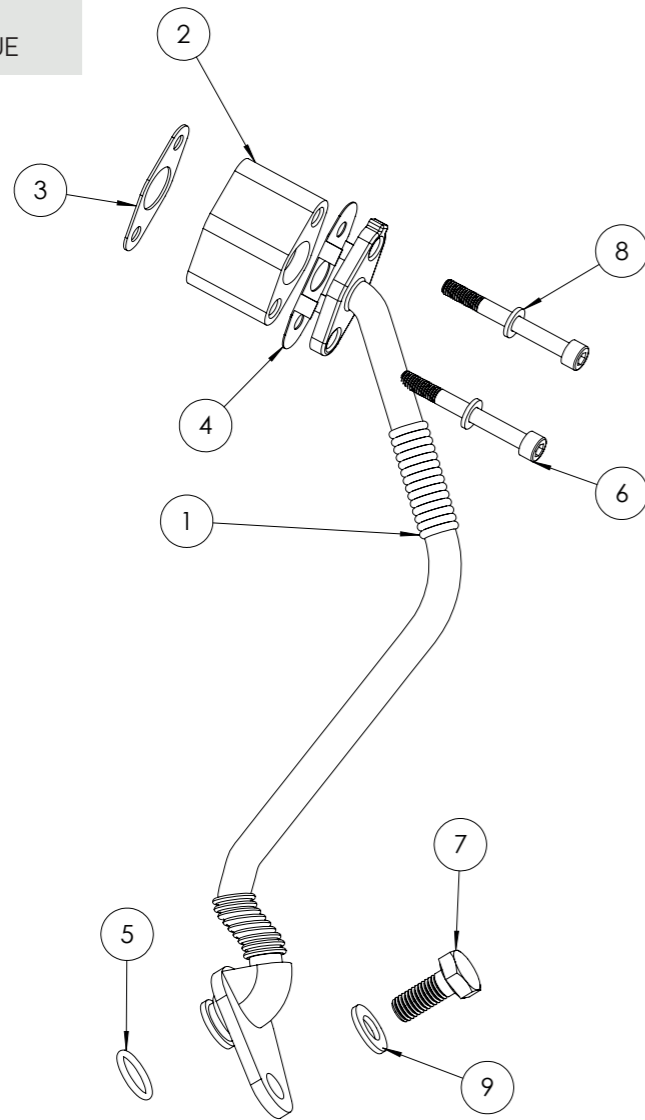

**1.5.1.4 TURBO WATER
INLET ASSEMBLY**

30-0114-423

OXE DIESEL PARTS CATALOGUE

PART LIST

ITEM NO.	PART NUMBER	DESCRIPTION	QTY.
1	30-0114-393	Hose	1
2	30-0114-430	Banjo bolt	1
3	30-0114-431	Adaptor	1
4	30-0114-432	Pipe	1
5	30-0121-040	Washer	5
6	30-0122-103	Banjo Bolt	1
7	30-0122-156	Hose clamp	2
8	30-0122-222	Banjo	1

1.5.1.5 TURBO OIL OUTLET ASSEMBLY

30-0114-424

OXE DIESEL PARTS CATALOGUE

PART LIST			
ITEM NO.	PART NUMBER	DESCRIPTION	QTY.
1	30-0170-110	Oil pipe assy	1
2	30-0114-292	Spacer, turbo oil return	1
3	30-0114-428	Gasket	1
4	30-0114-429 , 30-0170-102	Gasket	1
5	30-0170-100	O-ring, turbo	1
6	30-0130-028	Screw	2
7	30-0130-153, 30-0170-014	Screw	1
8	30-0130-191	Washer	2
9	30-0130-193, 30-0170-103	Washer	1