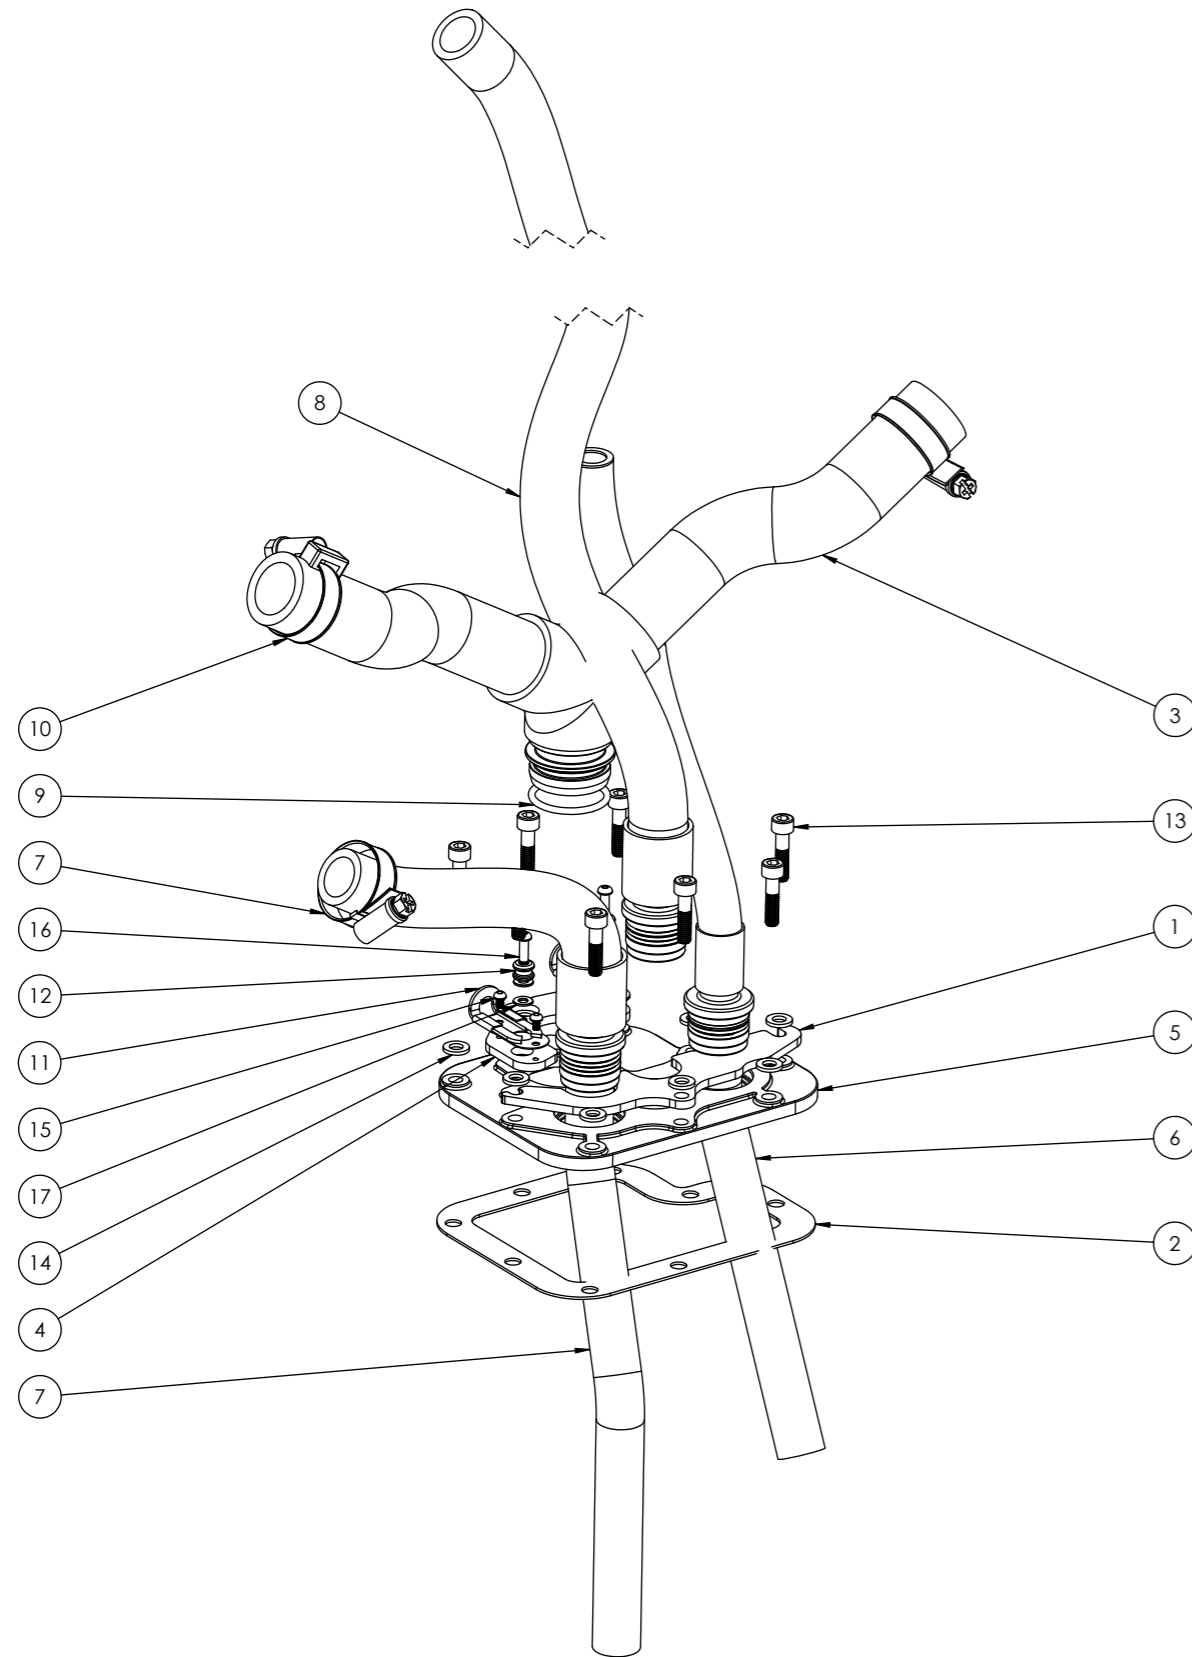

**1.2.1 OIL PICKUP
ASSEMBLY**

30-0111-101
OXE DIESEL PARTS CATALOGUE

**1.2.1 OIL PICKUP
ASSEMBLY**

30-0111-101
OXE DIESEL PARTS CATALOGUE

PART LIST			
ITEM NO.	PART NUMBER	DESCRIPTION	QTY.
1	30-0111-086	Oil hose locator	1
2	30-0111-098	Gasket, oil sump lid	1
3	30-0111-102	Hose assembly, oil return	1
4	30-0111-107	Clamp, oil return	1
5	30-0111-108	Lid, oil sump	1
6	30-0111-110	Return pipe, oil sump	1
7	30-0111-111	Pipe, oil pickup	1
8	30-0111-114	Hose oil sump deaeration	1
9	30-0121-046	O-ring	1
10	30-0122-050	Hose clamp	2
11	30-0122-121	Pipe flange clip	2
12	30-0122-122	Spacer	2
13	30-0130-022	Bolt	9
14	30-0130-191	Washer	9
15	30-0130-313	Bolt	4
16	30-0130-314	Bolt	2
17	30-0130-343	Washer	4