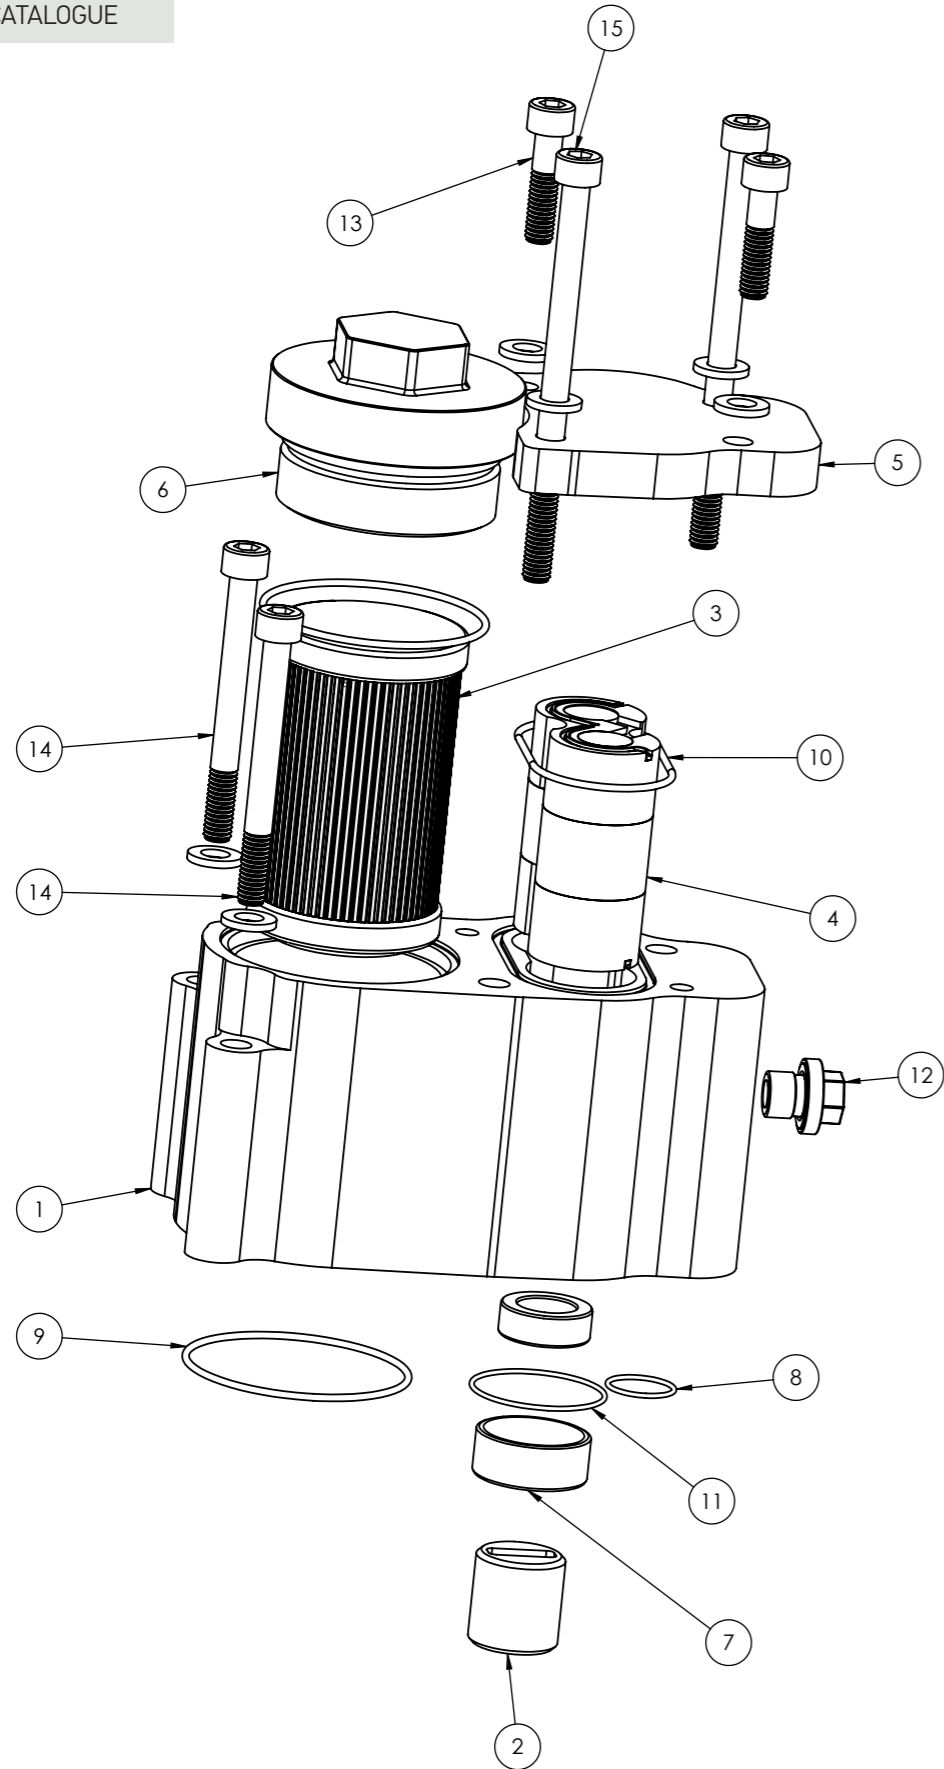

1.2.8.2 HYDRAULIC PUMP ASSEMBLY

30-0115-002
OXE DIESEL PARTS CATALOGUE

1.2.8.2 HYDRAULIC PUMP HOUSING ASSEMBLY

30-0115-032
OXE DIESEL PARTS CATALOGUE

PART LIST			
ITEM NO.	PART NUMBER	DESCRIPTION	QTY.
1	30-0115-026	Hydraulic pump housing	1
2	30-0115-027	Adapter, pumpdrive	1
3	30-0115-028	Hydraulic filter	1
4	30-0115-029	Hydraulic pump	1
5	30-0115-030	Pump cover	1
6	30-0115-031	Filter end cover	1
7	30-0120-037	Bushing	1
8	30-0121-002	O-ring	1
9	30-0121-042	O-ring	2
10	30-0121-043	O-ring	1
11	30-0121-044	O-ring	1
12	30-0122-184	Plug	1
13	30-0130-022	Bolt	2
14	30-0130-029	Bolt	2
15	30-0130-034	Bolt	2
16	30-0130-191	Washer	6