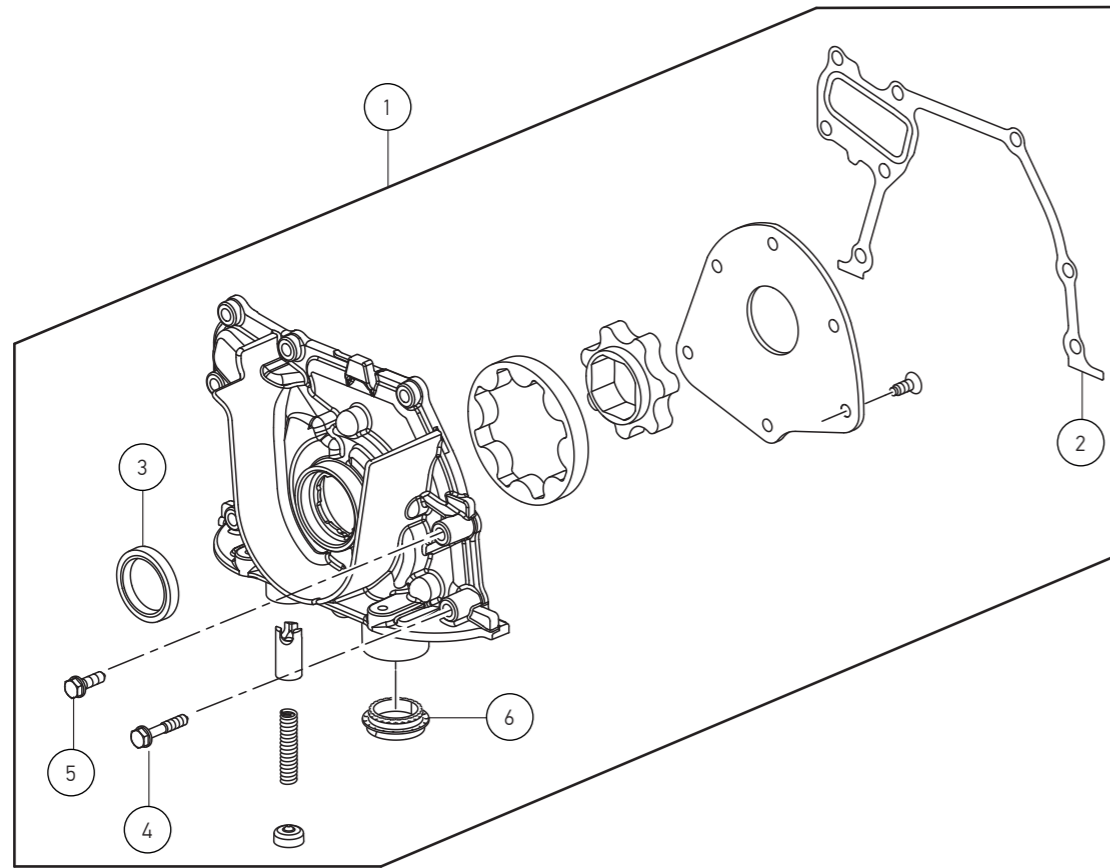

1.8.6 OIL PUMP ASSEMBLY

OXE DIESEL PARTS CATALOGUE

PART LIST			
ITEM NO.	PART NUMBER	DESCRIPTION	QTY
1	30-0170-076	Oil pump assembly	1
2	30-0170-048	Gasket	1
3	30-0170-049	Ring	1
4	30-0170-050	Bolt	3
5	30-0170-051	Bolt	5
6	30-0170-052	Gasket	1