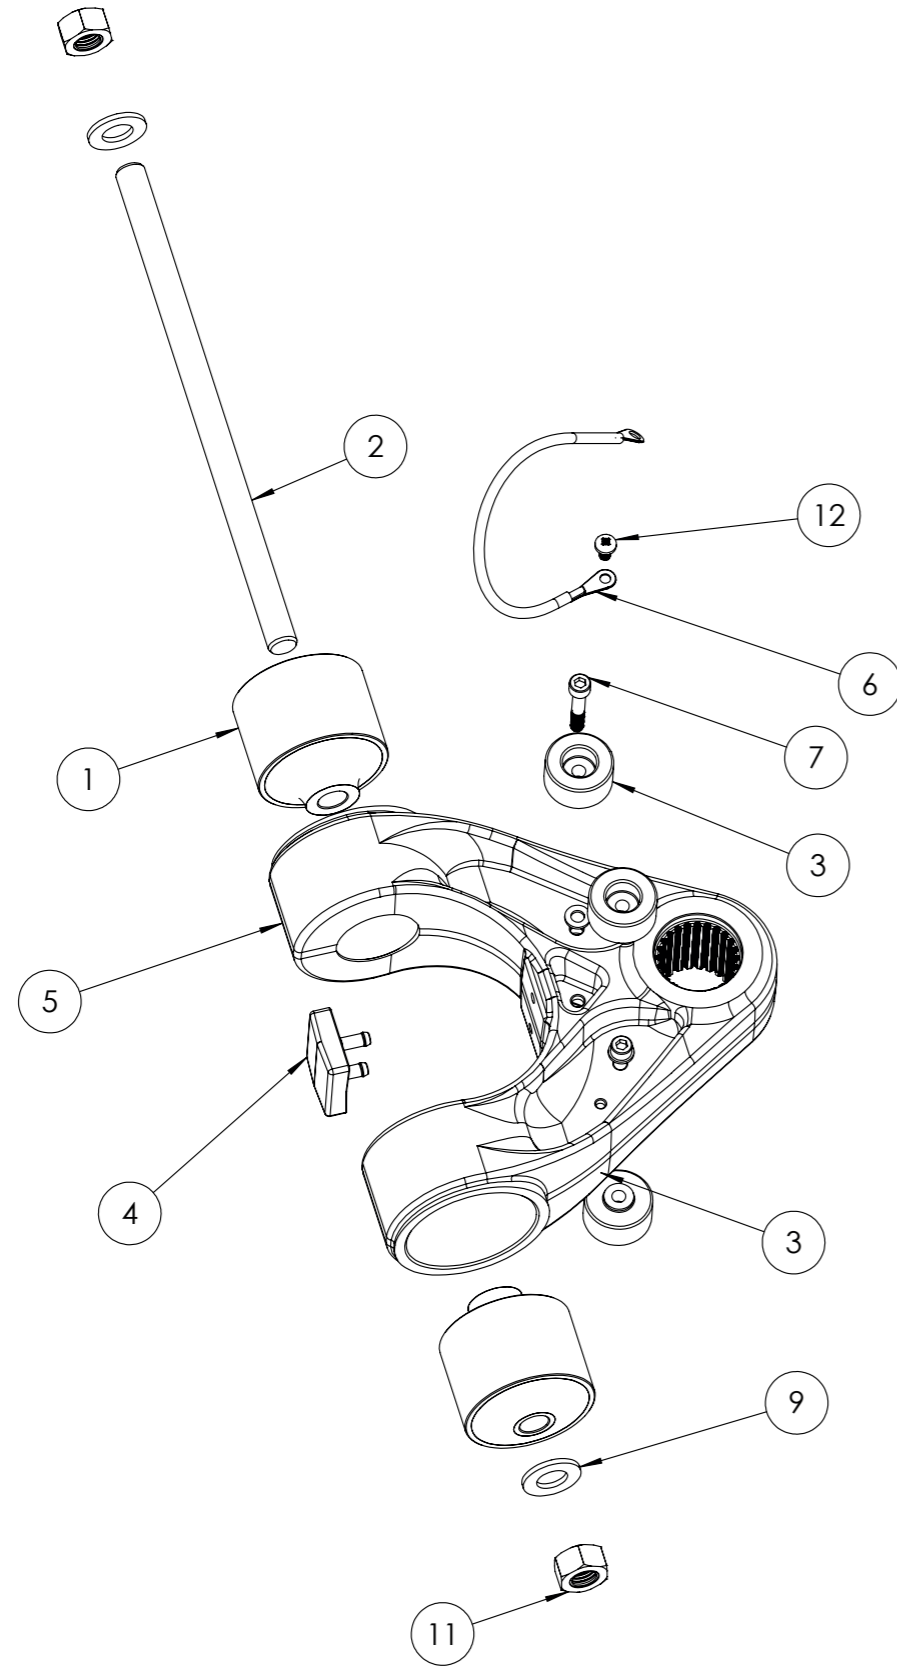

**1.4.2 LOWER YOKE
ASSEMBLY**

30-0113-060
OXE DIESEL PARTS CATALOGUE

**1.4.2 LOWER YOKE
ASSEMBLY**

30-0113-060
OXE DIESEL PARTS CATALOGUE

PART LIST			
ITEM NO.	PART NUMBER	DESCRIPTION	QTY.
1	30-0113-020	Bushing	2
2	30-0113-033	Transom rod	1
3	30-0113-044	Anode lower yoke	4
4	30-0113-057	Thrust bushing	1
5	30-0113-075	Lower yoke	1
6	30-0122-202	Ground wire	1
7	30-0130-024	Bolt	2
8	30-0130-191	Washer	4
9	30-0130-199	Washer	2
10	30-0130-261	Nut	2
11	30-0130-275	Nut	2
12	30-0130-346	Screw	1