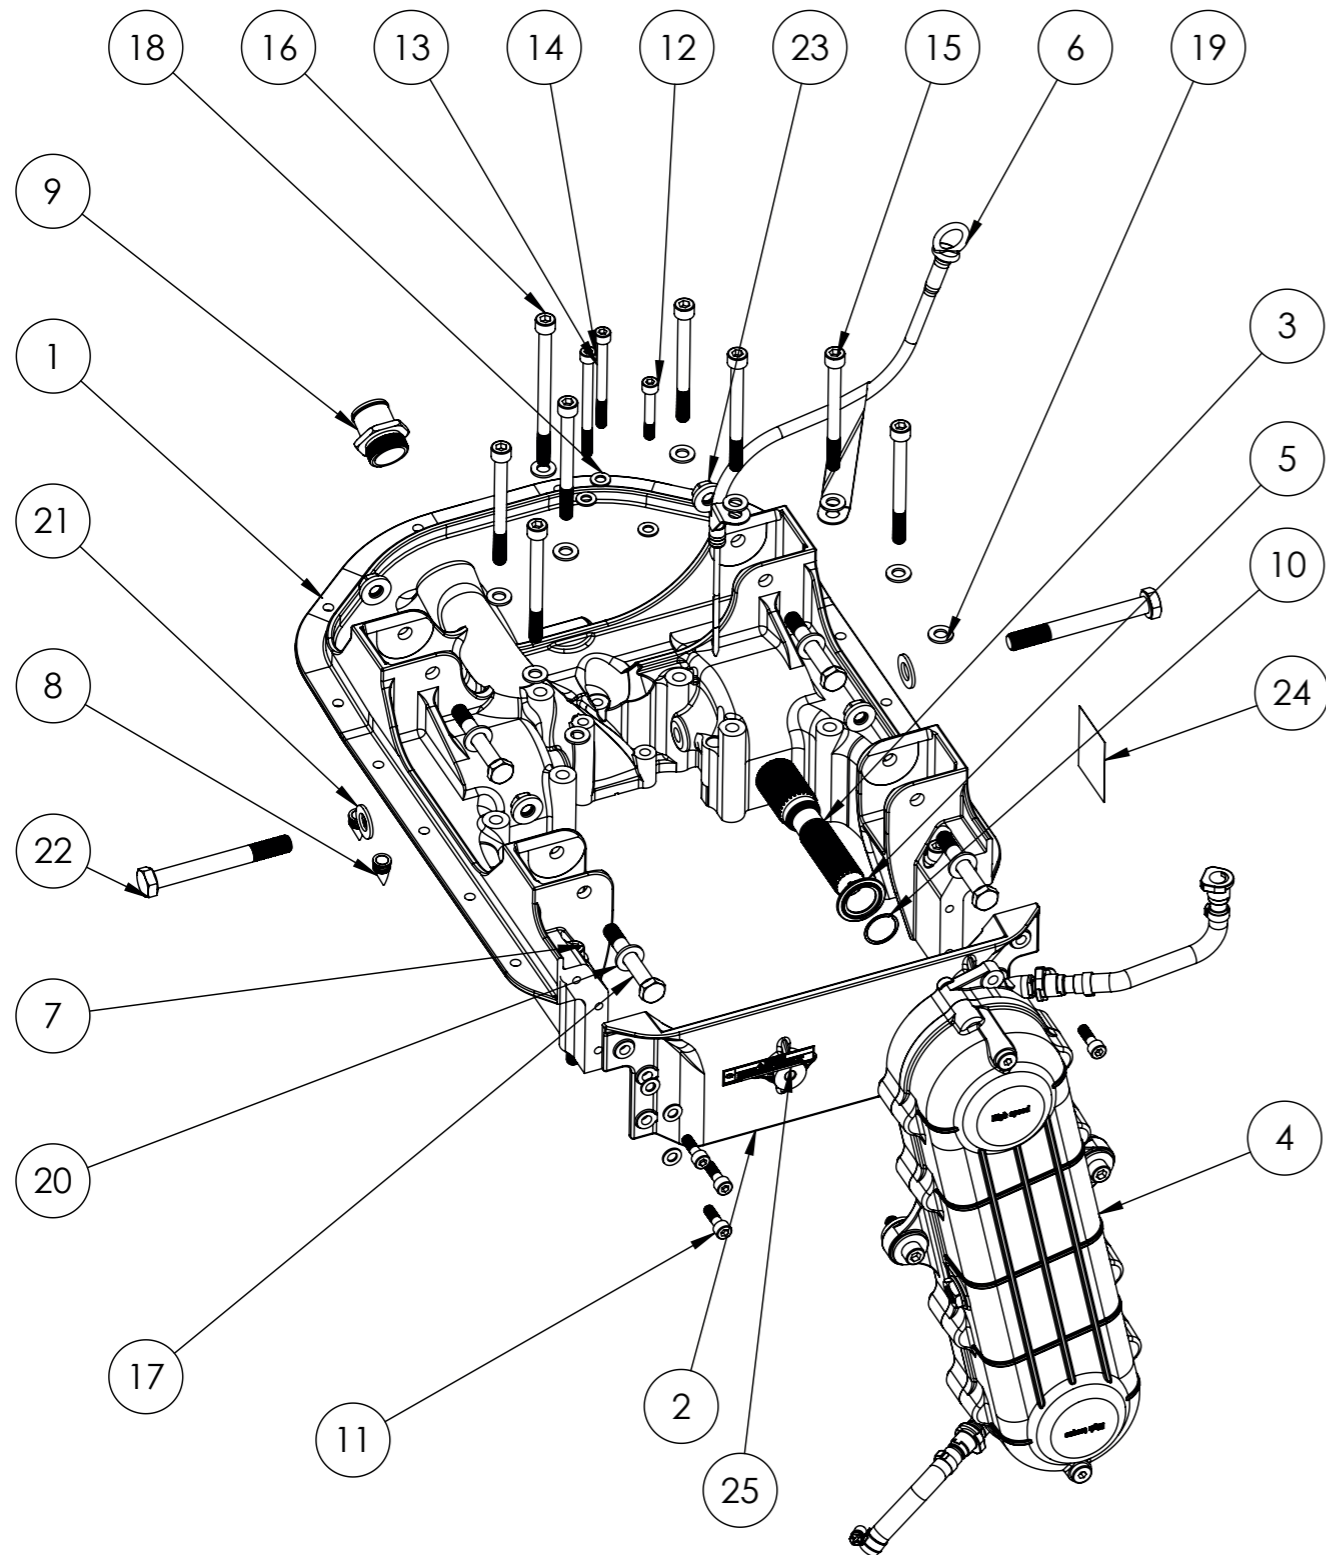

1.1 UPPER HOUSING ASSEMBLY

30-0110-001
OXE DIESEL PARTS CATALOGUE

1.1 UPPER HOUSING ASSEMBLY

30-0110-001
OXE DIESEL PARTS CATALOGUE

PART LIST			
ITEM NO.	PART NUMBER	DESCRIPTION	QTY.
1	30-0110-020	Adapter plate	1
2	30-0110-021	Adapter back plate	1
3	30-0110-023	Engine adapter shaft	1
4	30-0110-056	Belt housing assembly	1
5	30-0110-068	Engine adaptor shaft ring	1
6	30-0110-079	Dipstick tube assembly	1
7	30-0110-085	Guiding screw	2
8	30-0122-042	Duck bill	4
9	30-0122-064	Connector	1
10	30-0122-108	Clip	1
11	30-0130-042	Bolt	6
12	30-0130-047	Bolt	1
13	30-0130-054	Bolt	1
14	30-0130-055	Bolt	1
15	30-0130-072	Bolt	7
16	30-0130-075	Bolt	1
17	30-0130-169	Bolt	4
18	30-0130-192	Washer	9
19	30-0130-193	Washer	10
20	30-0130-194	Washer	4
21	30-0130-199	Washer	2
22	30-0130-290	Bolt	2
23	30-0130-312	Washer	4
24	30-0300-001	Identification label	1
25	30-0300-004	Rotation warning label	1