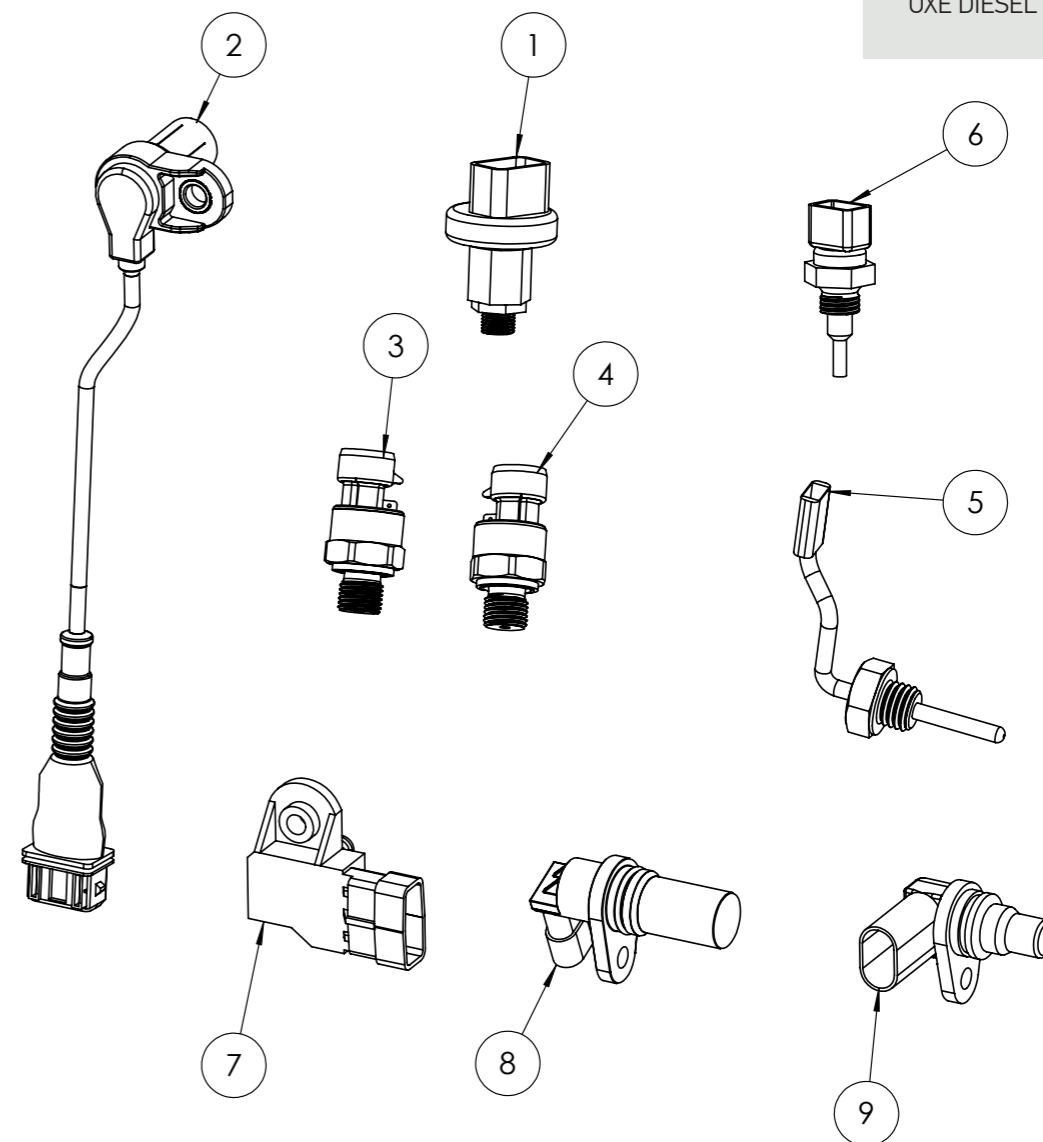

1.9.22 SENSOR KIT

30-0190-931

OXE DIESEL PARTS CATALOGUE

PART LIST			
ITEM NO.	PART NUMBER	DESCRIPTION	QTY.
1	30-0116-020	Air filter restriction sensor	1
2	30-0116-034	Propeller speed sensor	1
3	30-0116-050	Engine oil pressure sensor	1
4	30-0116-052	Gearbox oil pressure sensor	1
5	30-0116-053	EGT Sensor	1
6	30-0116-080	Fluid temp sensor	1
7	30-0116-904	T-MAP Sensor	1
8	30-0116-905	Crankshaft sensor	1
9	30-0116-906	Camshaft Sensor	1