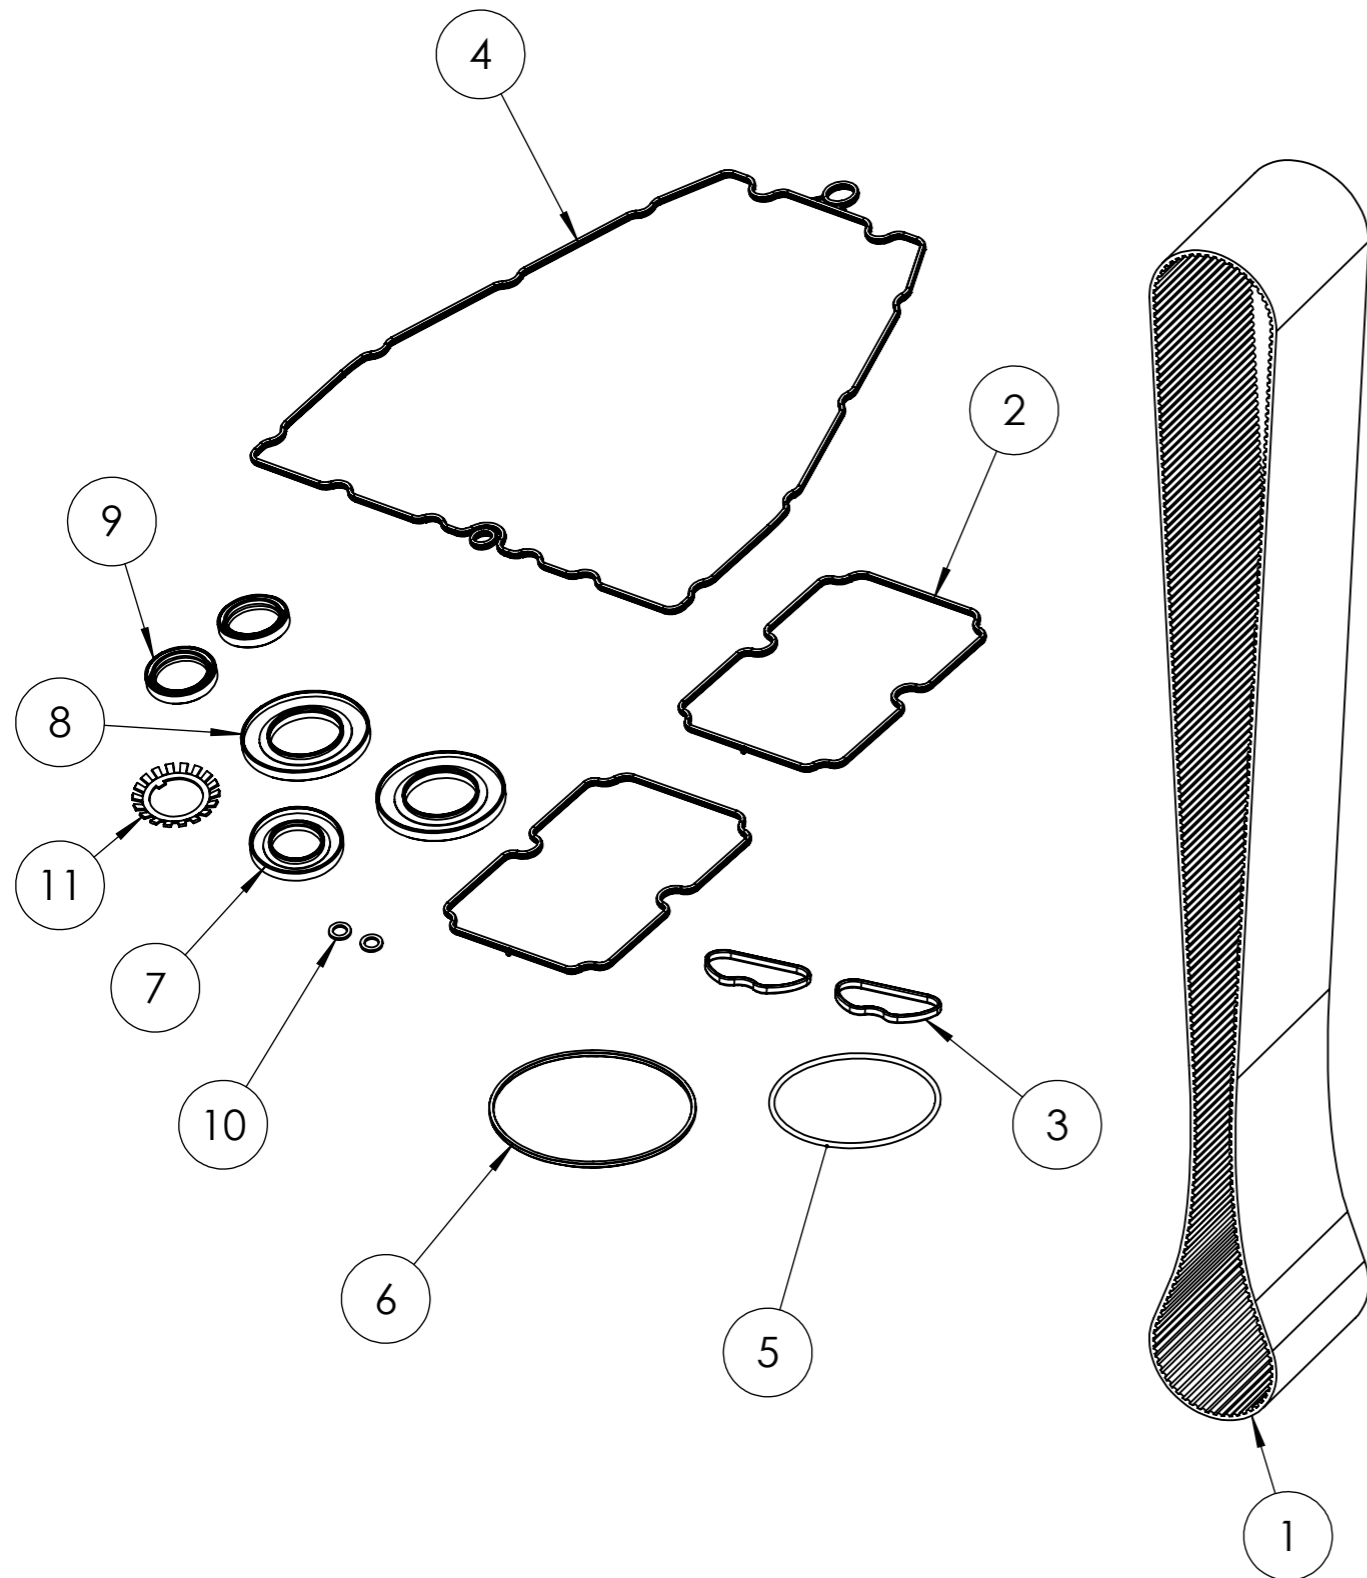

PART LIST XL			
ITEM NO.	PART NUMBER	DESCRIPTION	QTY.
1	30-0111-002	Lower belt	1
2	30-0111-121	Seal	2
3	30-0111-124	Seal	2
4	30-0111-125	Seal	1
5	30-0121-008	O-ring	1
6	30-0121-009	O-ring	1
7	30-0121-014	Radial seal	1
8	30-0121-018	Radial seal	2
9	30-0121-071	Radial seal	2
10	30-0122-218	Fiber Seal	2
11	30-0130-195	Locking ring	1

PART LIST XXL 30-0190-936			
ITEM NO.	PART NUMBER	DESCRIPTION	QTY.
1	30-0111-143	Lower belt - long rig	1
2	30-0111-121	Seal	2
3	30-0111-124	Seal	2
4	30-0111-125	Seal	1
5	30-0121-008	O-ring	1
6	30-0121-009	O-ring	1
7	30-0121-014	Radial seal	1
8	30-0121-018	Radial seal	2
9	30-0121-071	Radial seal	2
10	30-0122-218	Fiber Seal	2
11	30-0130-195	Locking ring	1