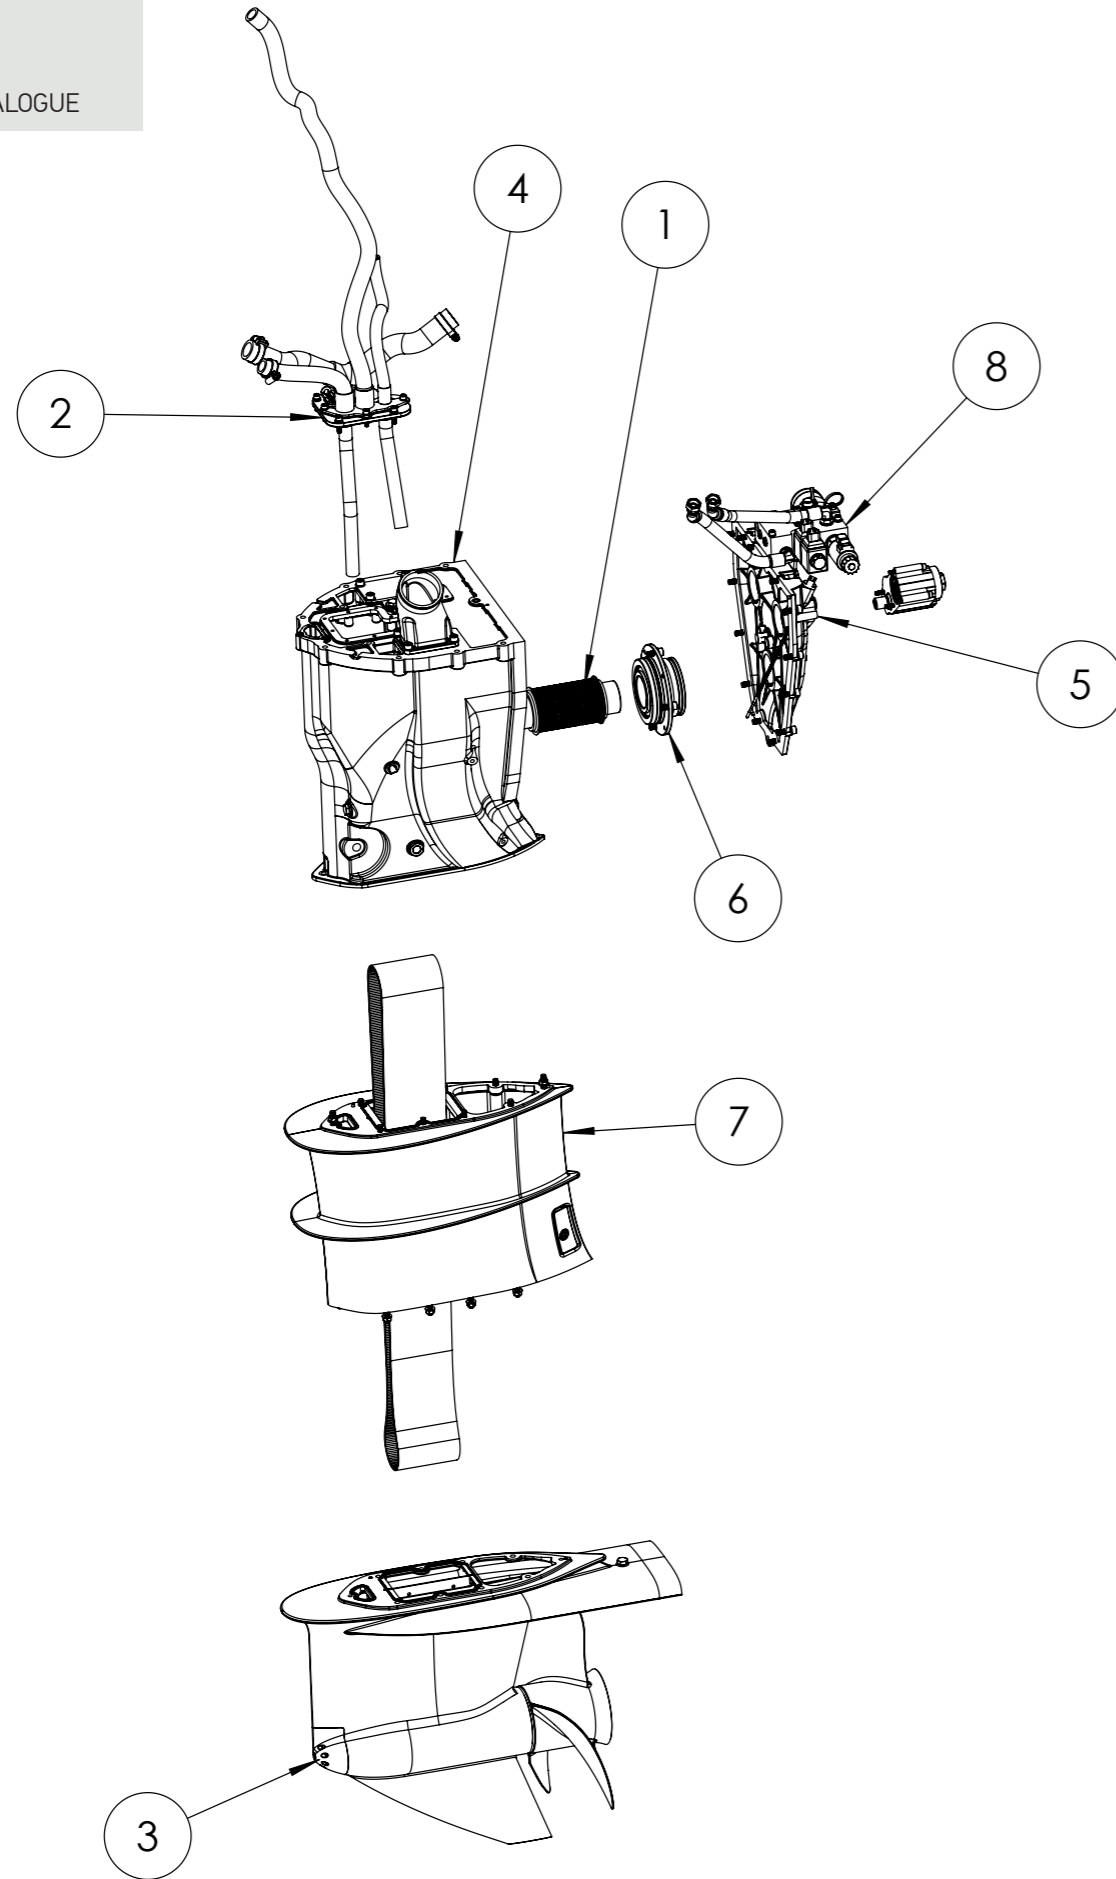

**1.2B LOWER LEG XXL
ASSEMBLY**

30-0111-200
OXE DIESEL PARTS CATALOGUE

**1.2B LOWER LEG XXL
ASSEMBLY**

30-0111-200
OXE DIESEL PARTS CATALOGUE

PART LIST			
ITEM NO.	PART NUMBER	DESCRIPTION	QTY.
1	30-0111-095	Upper pulley 30 assembly	1
2	30-0111-101	Oil pickup assembly	1
3	30-0111-131	Lower Housing assembly	1
4	30-0111-132	Gearbox housing assembly	1
5	30-0111-133	Gearbox housing lid assembly	1
6	30-0111-134	Bearing housing assembly	1
7	30-0111-140	XXL adapter assembly	1
8	30-0115-001	Hydraulic system assembly	1