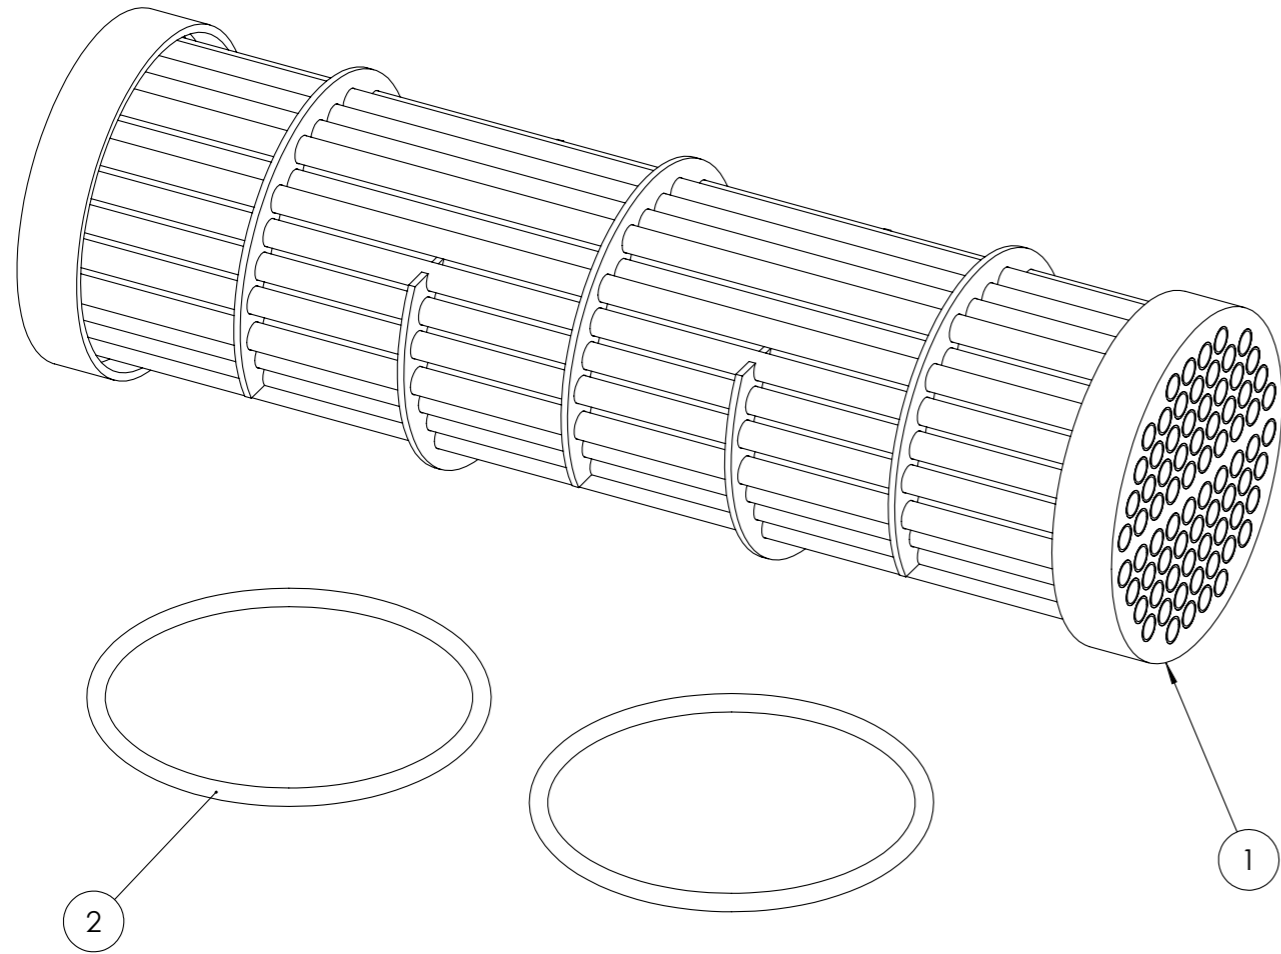

**1.9.5 HYDRAULIC COOLER
CORE KIT**

30-0190-911

OXE DIESEL PARTS CATALOGUE

**1.9.5 HYDRAULIC COOLER
CORE KIT**

30-0190-911

OXE DIESEL PARTS CATALOGUE

PART LIST			
ITEM NO.	PART NUMBER	DESCRIPTION	QTY.
1	30-0114-401	Hydraulic oil cooler bundle	1
2	30-0121-067	Hydraulic oil cooler o-ring	2