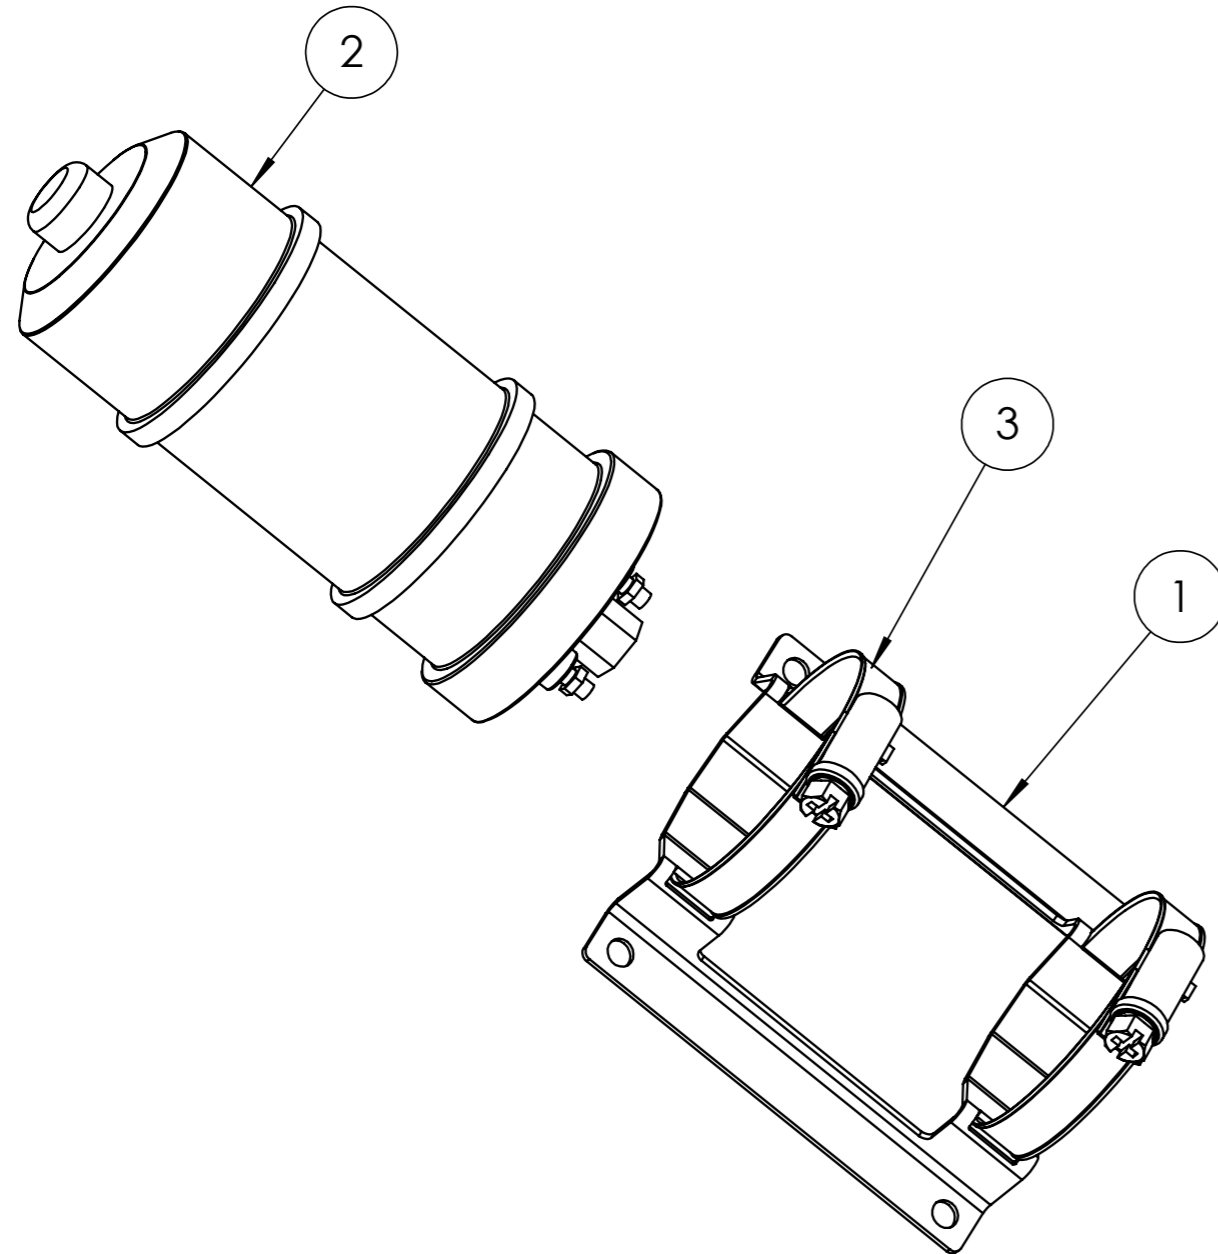

**1.5.4.1 EXTERNAL FUEL
PUMP KIT**

30-0114-465

OXE DIESEL PARTS CATALOGUE

**1.5.4.1 EXTERNAL FUEL
PUMP KIT**

30-0114-465

OXE DIESEL PARTS CATALOGUE

PART LIST			
ITEM NO.	PART NUMBER	DESCRIPTION	QTY.
1	30-0114-445	Bracket	1
2	30-0114-444	Fuel pump	1
3	30-0122-054	Hose clamp	2