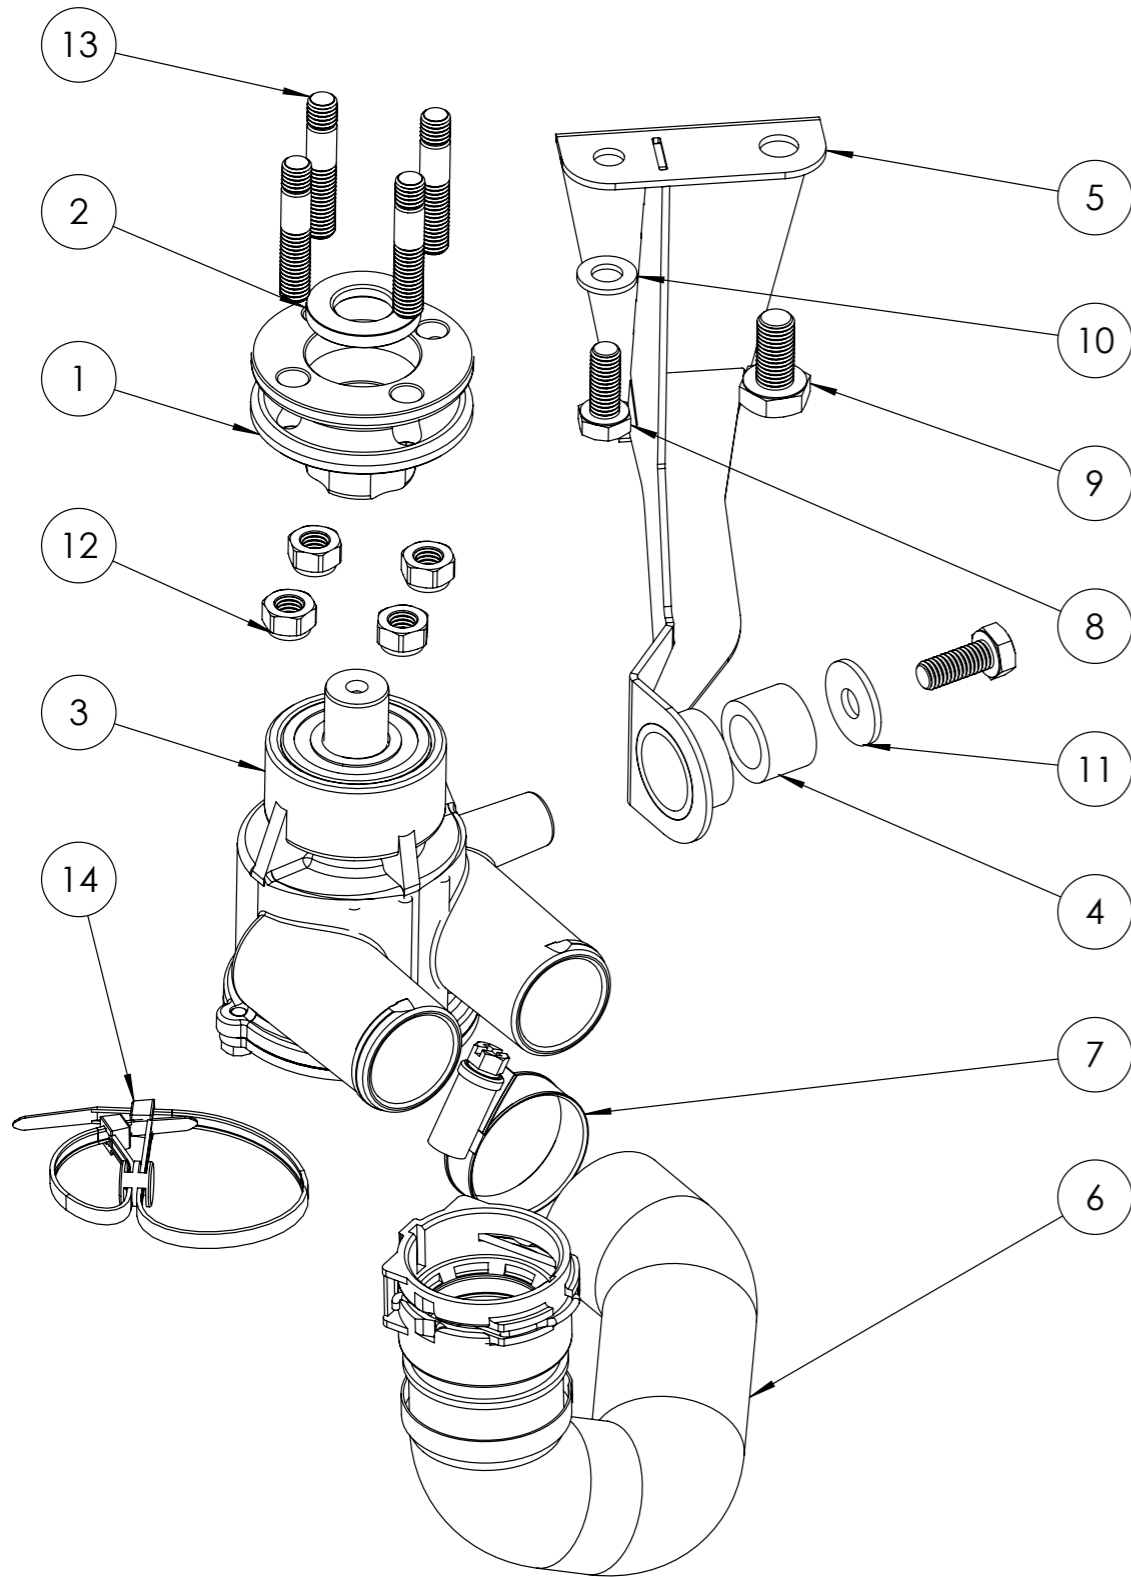

1.5.3.1 SEA WATER PUMP ASSEMBLY

30-0114-085

OXE DIESEL PARTS CATALOGUE

1.5.3.1 SEA WATER PUMP ASSEMBLY

30-0114-085

OXE DIESEL PARTS CATALOGUE

PART LIST			
ITEM NO.	PART NUMBER	DESCRIPTION	QTY.
1	30-0114-045	Drive flange, sea water pump	1
2	30-0114-053	Guide washer, sea water pump	1
3	30-0114-059	Water pump cpl	1
4	30-0114-130	Bushing, water pump	1
5	30-0114-273	Bracket	1
6	30-0114-491	Pump out hose	1
7	30-0122-050	Hose clamp	1
8	30-0130-121	Bolt	2
9	30-0130-152	Bolt	1
10	30-0130-192	Washer	1
11	30-0130-196	Washer	1
12	30-0130-262	Nut	4
13	30-0130-340	Bolt	4
14	30-0122-250	Clip	1
15	30-0130-193	Washer	2