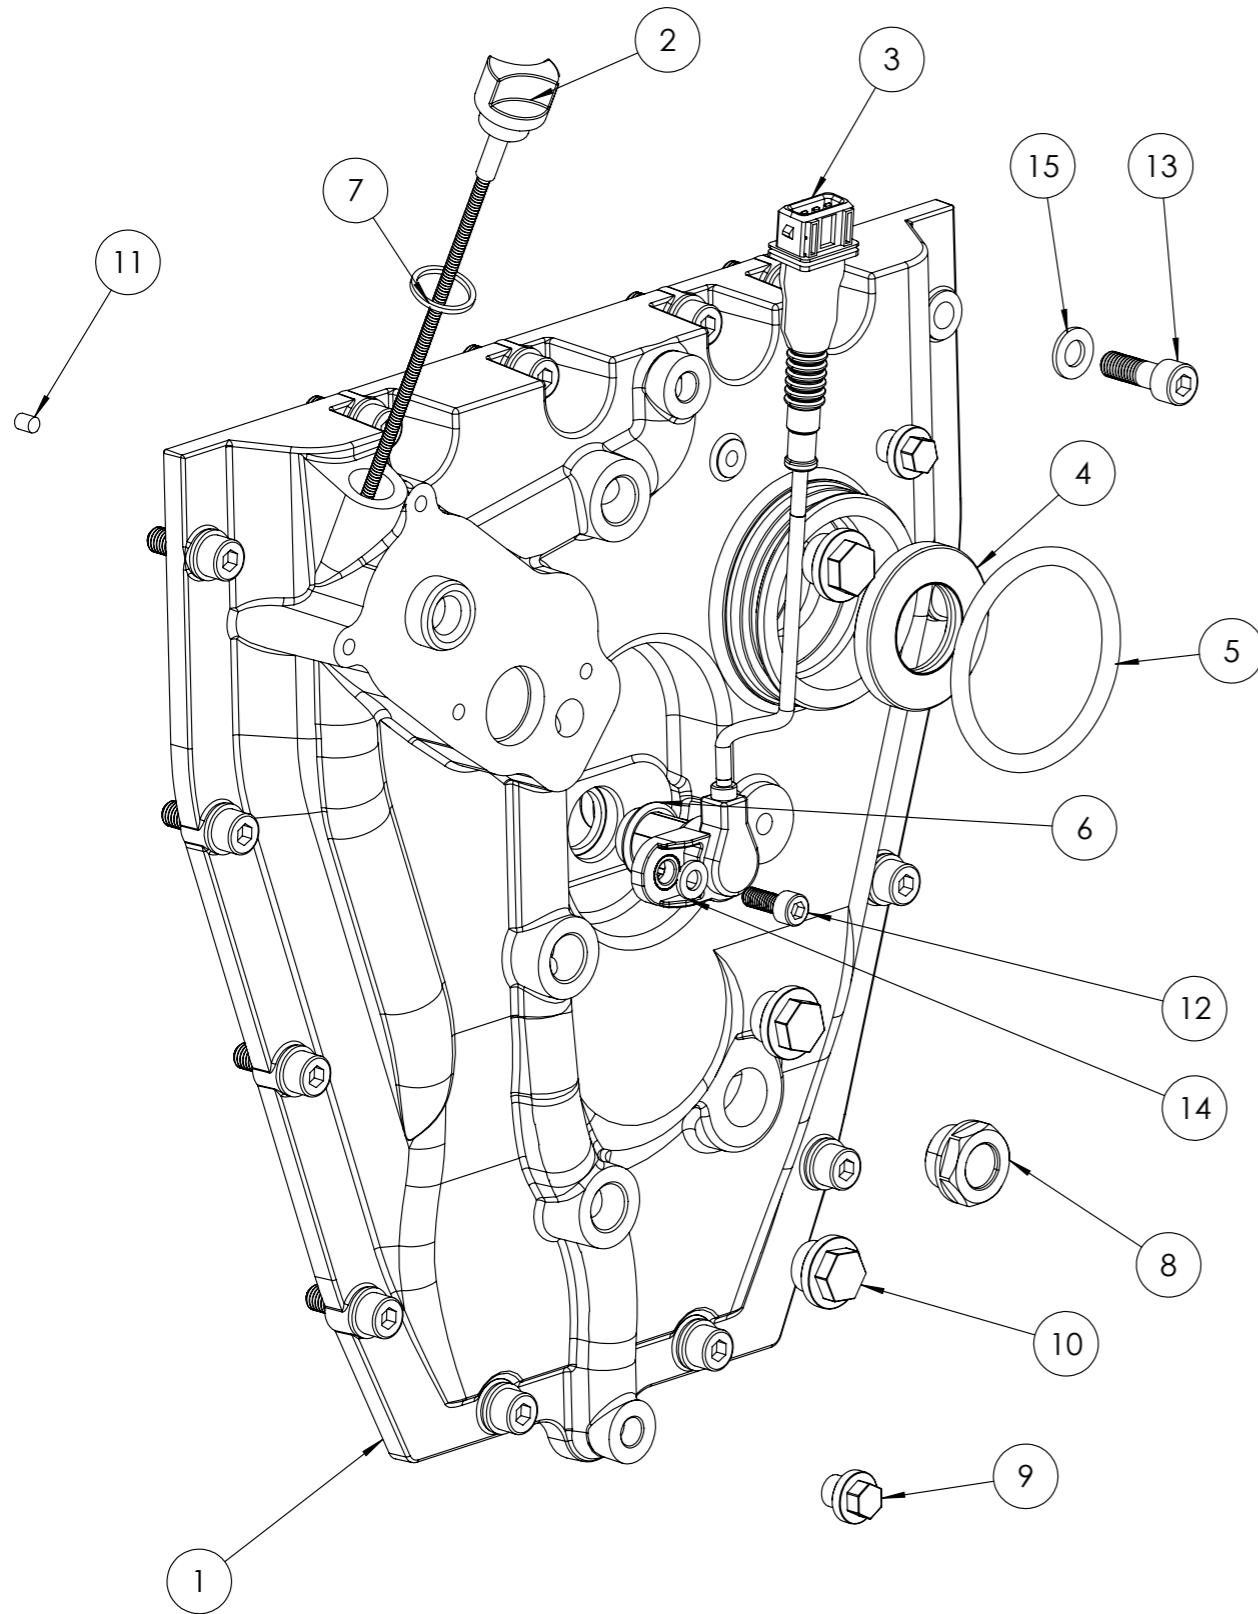

1.2.4 GEARBOX HOUSING LID ASSEMBLY

30-0111-133
OXE DIESEL PARTS CATALOGUE

1.2.2 GEARBOX HOUSING LID ASSEMBLY

30-0111-133
OXE DIESEL PARTS CATALOGUE

PART LIST			
ITEM NO.	PART NUMBER	DESCRIPTION	QTY.
1	30-0111-109	Gearbox housing lid	1
2	30-0111-150	Dipstick	1
3	30-0116-034	Sensor	1
4	30-0121-014	Radial seal	1
5	30-0121-029	O-ring	1
6	30-0121-064	O-ring	1
7	30-0121-079	Seal	1
8	30-0122-018	Sight glass	1
9	30-0122-184	Plug	2
10	30-0122-188	Plug	3
11	30-0122-230	Guide pin	2
12	30-0130-020	Bolt	1
13	30-0130-042	Bolt	14
14	30-0130-191	Washer	1
15	30-0130-192	Washer	14