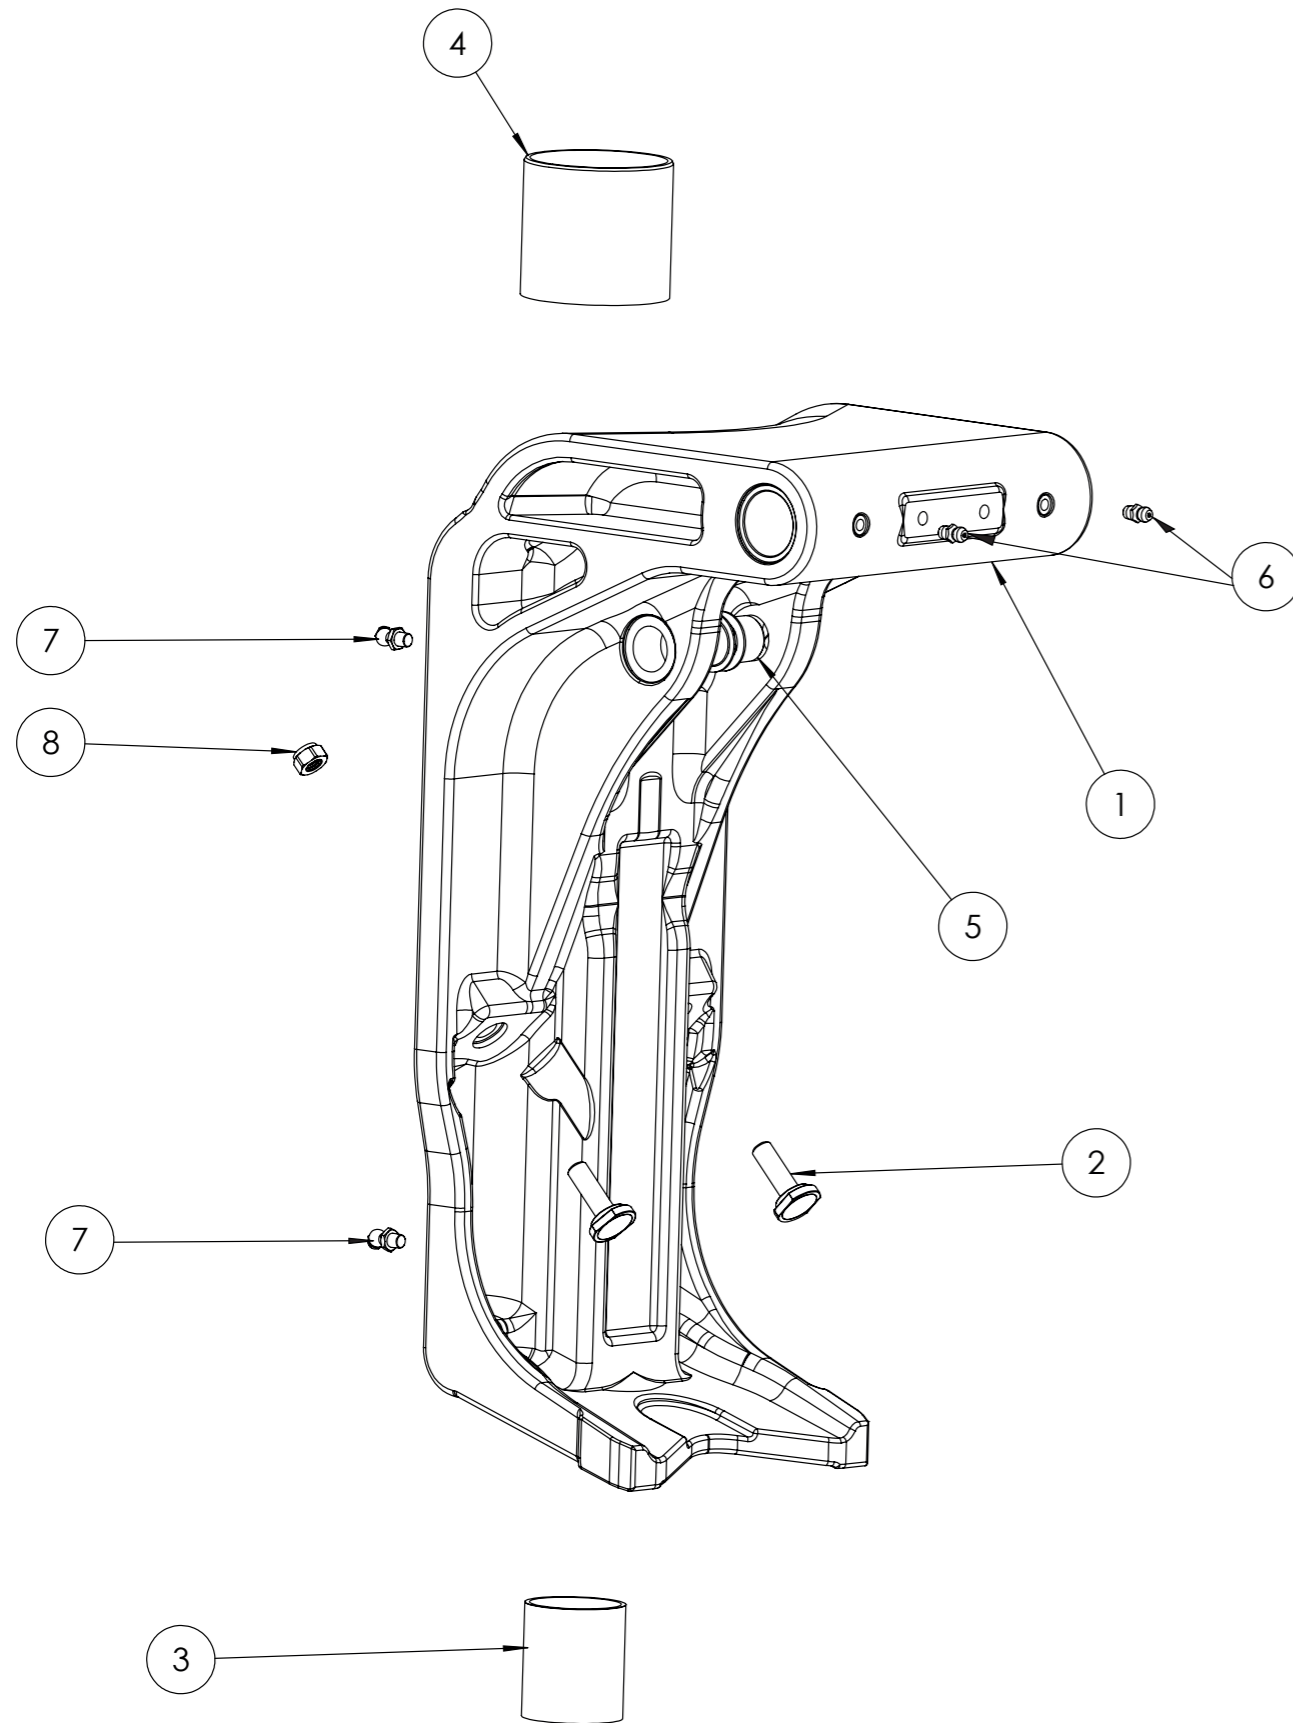

1.4.3 SWIVEL BRACKET ASSEMBLY

30-0113-061
OXE DIESEL PARTS CATALOGUE

1.4.3 SWIVEL BRACKET ASSEMBLY

30-0113-061
OXE DIESEL PARTS CATALOGUE

PART LIST			
ITEM NO.	PART NUMBER	DESCRIPTION	QTY.
1	30-0113-073	Swivel bracket	1
2	30-0113-031	Bolt thrust receiver	2
3	30-0120-014	Bushing	1
4	30-0120-015	Bushing	1
5	30-0120-018	Bushing	2
6	30-0122-047	Grease point, front	2
7	30-0122-220	Grease point, rear	2
8	30-0130-262	Nut	2