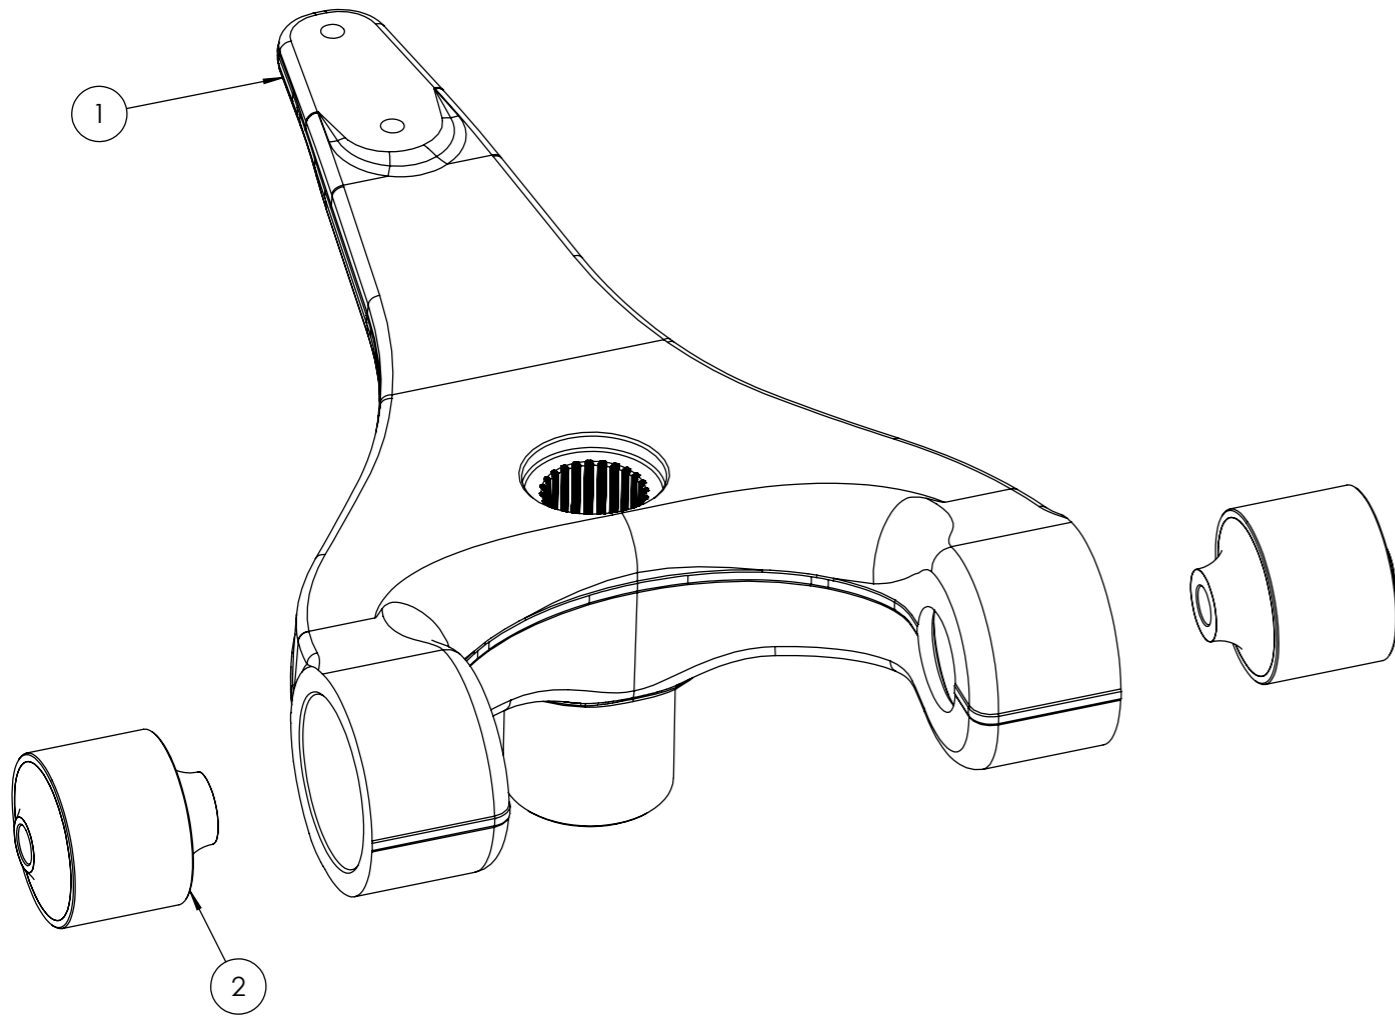

1.4.1 STEERING ARM ASSEMBLY

30-0113-059

OXE DIESEL PARTS CATALOGUE

1.4.1 STEERING ARM ASSEMBLY

30-0113-059

OXE DIESEL PARTS CATALOGUE

PART LIST			
ITEM NO.	PART NUMBER	DESCRIPTION	QTY.
1	30-0113-074	Steering arm	1
2	30-0113-020	Bushing, steering arm	2