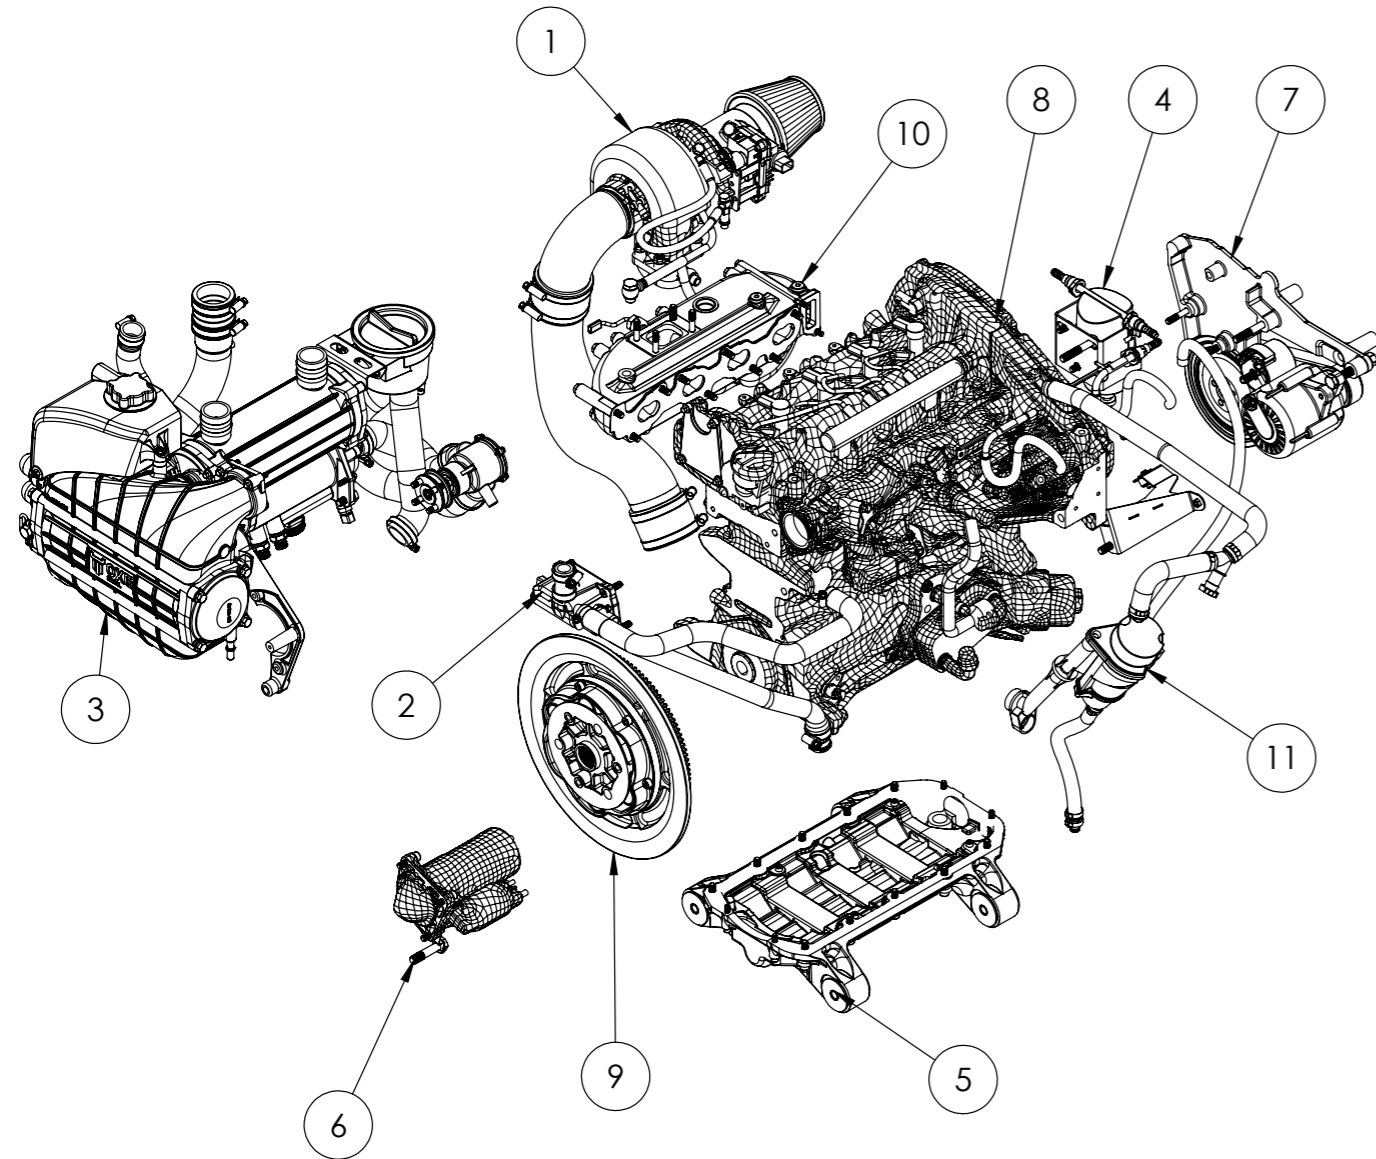

**1.5 MARINE ENGINE
ASSEMBLY**

30-0114-001
OXE DIESEL PARTS CATALOGUE

**1.5 MARINE ENGINE
ASSEMBLY**

30-0114-001
OXE DIESEL PARTS CATALOGUE

PART LIST			
ITEM NO.	PART NUMBER	DESCRIPTION	QTY.
1	30-0114-079	Turbo assembly	1
2	30-0114-080	Thermostat bypass assembly	1
3	30-0114-082	Coolers assembly	1
4	30-0114-088	Fuel system assembly	1
5	30-0114-090	Dry sump assembly	1
6	30-0114-094	Starter motor assembly	1
7	30-0114-095	Alternator assembly	1
8	30-0114-100	Engine block assembly	1
9	30-0114-101	Flywheel assembly	1
10	30-0114-103	Exhaust manifold assembly	1
11	30-0114-117	Crankcase ventilation assembly	1