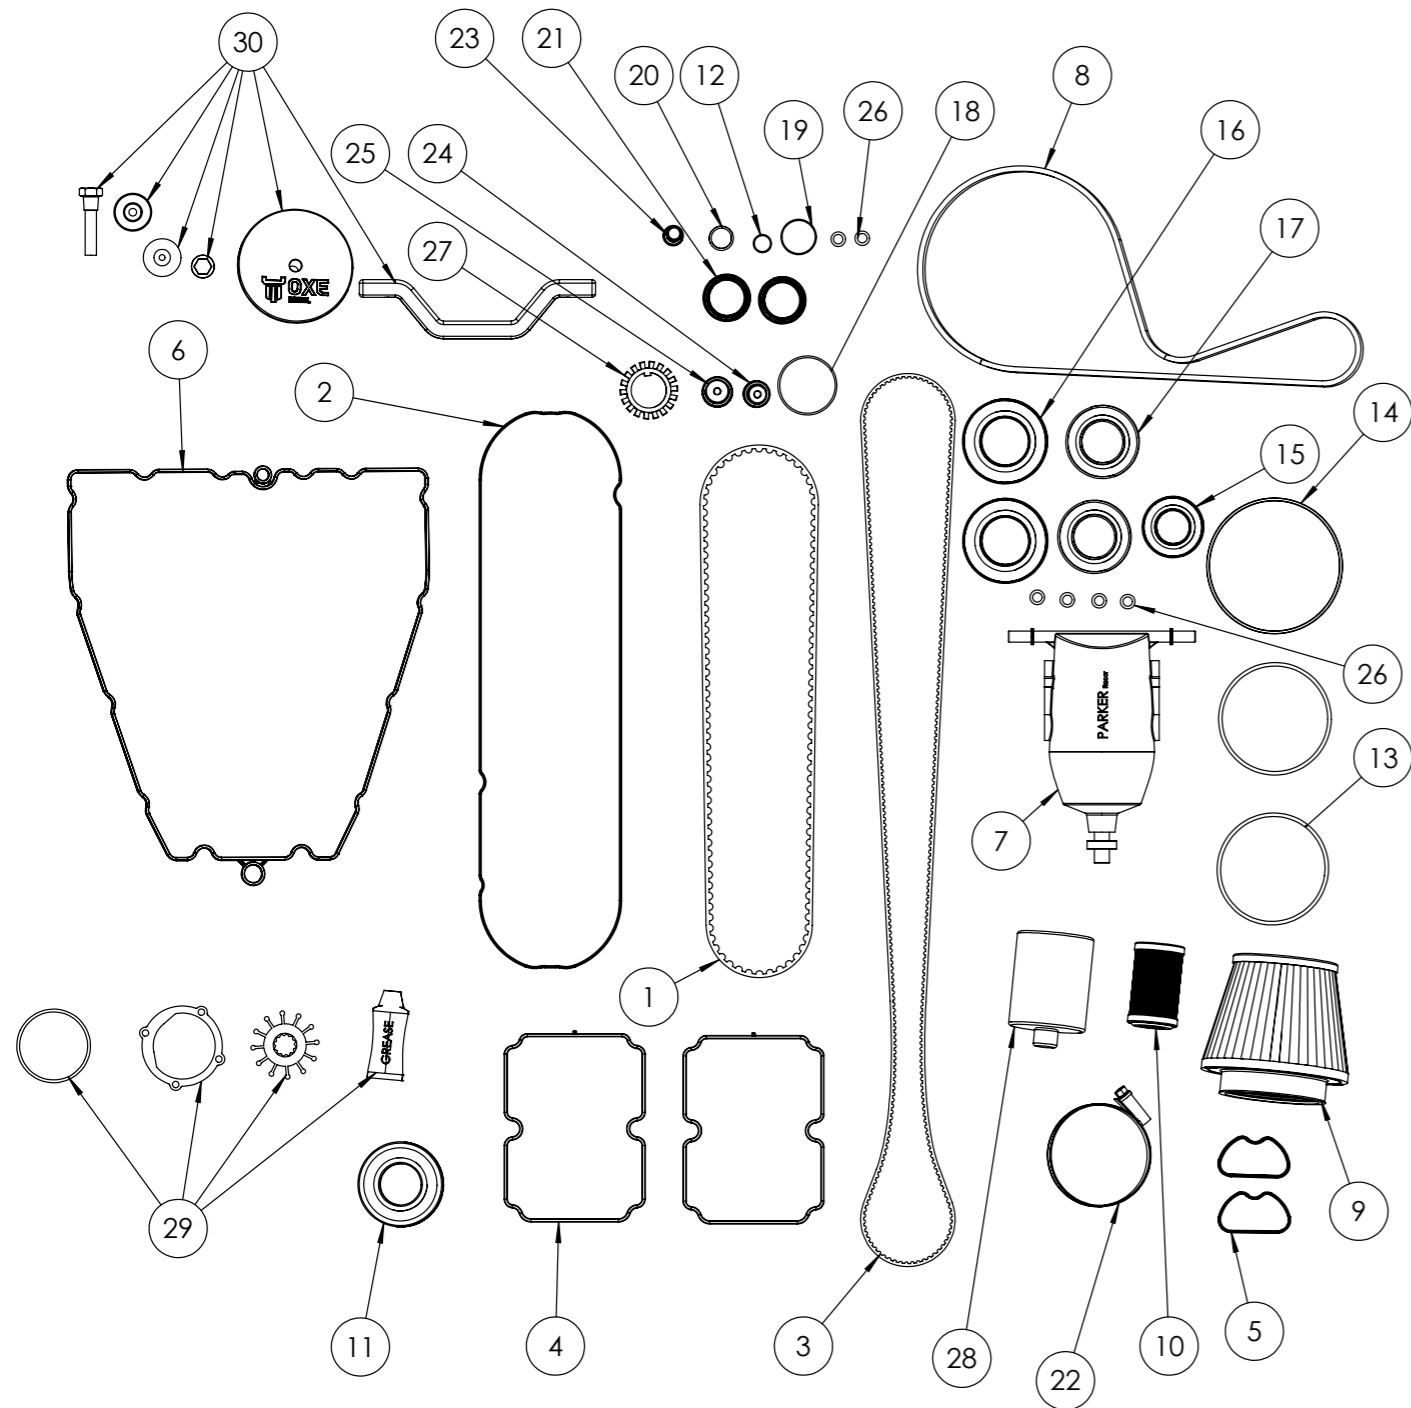

PART LIST			
ITEM NO.	PART NUMBER	DESCRIPTION	QTY.
1	30-0110-062	Upper belt	1
2	30-0110-083	Belt housing seal	1
3	30-0111-002	Lower belt	1
4	30-0111-121	Lower housing belt cavity seal	2
5	30-0111-124	Lower housing water cavity seal	2
6	30-0111-125	Gearbox housing seal	1
7	30-0114-138	Parker Racor fuel filter	1
8	30-0114-426	Poly V belt 962mm	1
9	30-0114-427	Air filter	1
10	30-0115-028	Hydraulic filter 42x70x22	1
11	30-0120-001	Spherical roller bearing SNR 22207 EAW33	1
12	30-0121-002	O-ring 14,0x1,0 NBR 70	1
13	30-0121-008	O-ring 89,5 x 3,0 NBR 70	2
14	30-0121-009	O-ring 109,5x3,0 NBR 70	1
15	30-0121-014	28X52X7 Radial seal	1
16	30-0121-018	40x72x7 Radial seal	2
17	30-0121-031	Radial sealing 35x62x7	2
18	30-0121-042	O-ring 47X1,5mm NBR70	1
19	30-0121-044	O-ring 28X1 NBR70	1
20	30-0121-060	Kantseal 17,17x1,68 NBR 70	1
21	30-0121-071	30x40x7 Radial seal stainless spring	2
22	30-0122-056	70-90 Stainless hose clamp	1
23	30-0122-135	VISTI-M_M12x1,5-JE	1
24	30-0122-189	Hex magnet plug M16x1.5	1
25	30-0122-192	Hex magnet plug M20x1.5	1
26	30-0122-218	Fiber seal M8	6
27	30-0130-195	MB 6 Locking ring	1
28	30-0170-128	Engine oil filter	1
29	30-0190-912	Sea Water impeller Kit	1
30	30-0190-930	Anode kit	1