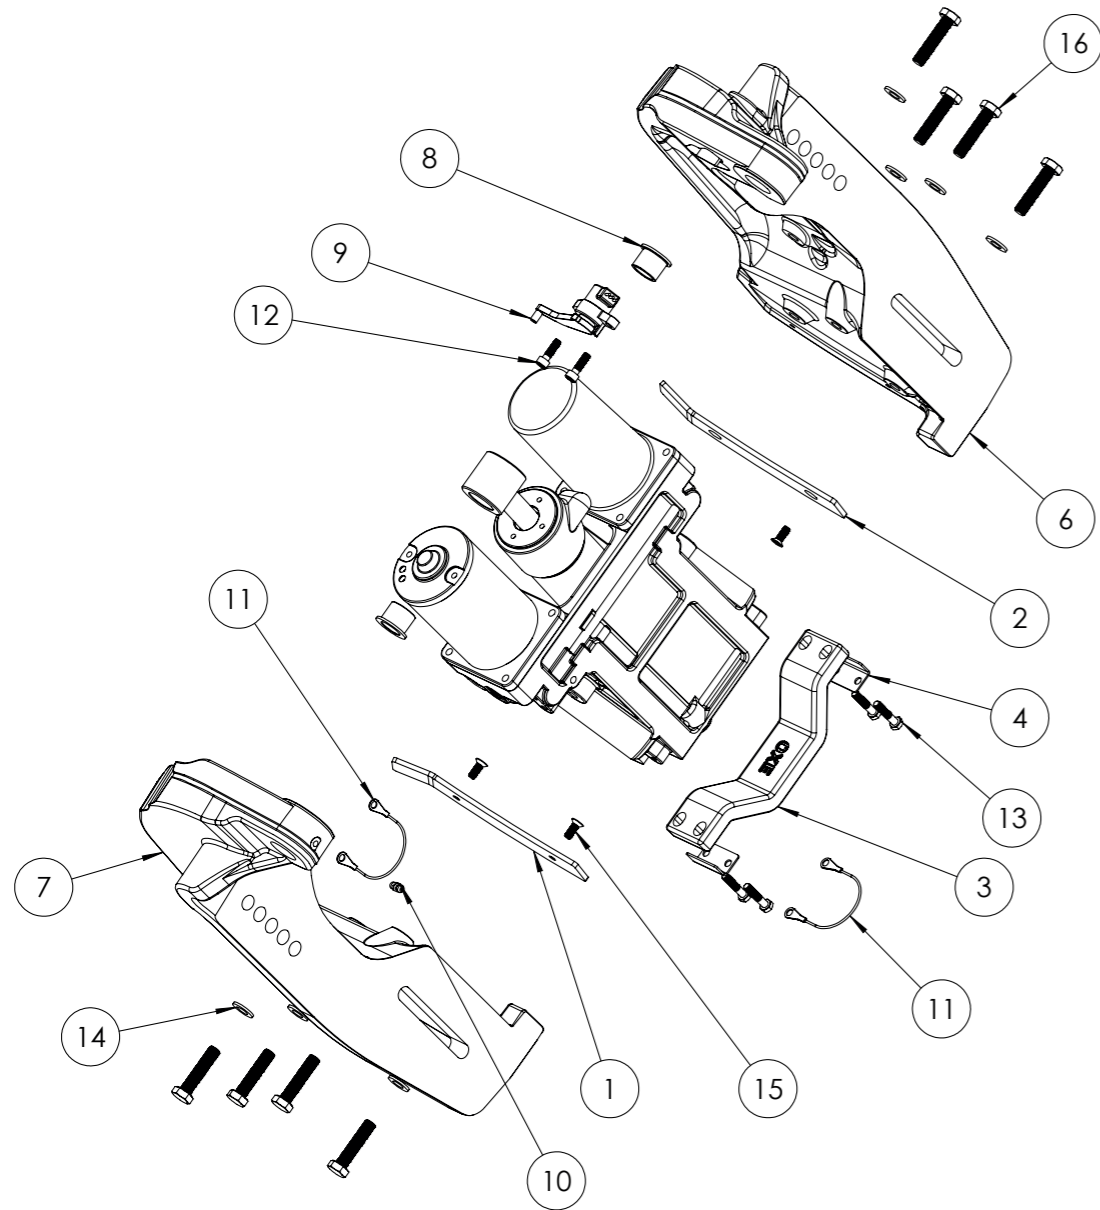

1.4.3 SWIVEL BRACKET ASSEMBLY

30-0113-061
OXE DIESEL PARTS CATALOGUE

1.4.3 SWIVEL BRACKET ASSEMBLY

30-0113-061
OXE DIESEL PARTS CATALOGUE

PART LIST			
ITEM NO.	PART NUMBER	DESCRIPTION	QTY.
1	30-0113-073	Swivel bracket	1
2	30-0113-031	Bolt thrust receiver	2
3	30-0120-014	Bushing	1
4	30-0120-015	Bushing	1
5	30-0120-018	Bushing	2
6	30-0122-047	Grease point, front	2
7	30-0122-220	Grease point, rear	2
8	30-0130-262	Nut	2

**1.4.4 CLAMP BRACKETS
ASSEMBLY**

30-0113-062
OXE DIESEL PARTS CATALOGUE

**1.4.4 CLAMP BRACKETS
ASSEMBLY**

300113-062
OXE DIESEL PARTS CATALOGUE

PART LIST			
ITEM NO.	PART NUMBER	DESCRIPTION	QTY.
1	30-0113-049	Swivel side bushing right	1
2	30-0113-050	Swivel side bushing left	1
3	30-0113-052	Transom anode	1
4	30-0113-053	Plate transom anode	2
5	30-0113-068	Transom hydraulics	1
6	30-0113-076	Clamp bracket port	1
7	30-0113-077	Clamp bracket starboard	1
8	30-0113-084	Tilt piston bearing	2
9	30-0116-950	Trim sensor	1
10	30-0122-047	Nipple	1
11	30-0122-199	Ground wire	2
12	30-0130-021	Bolt	2
13	30-0130-103	Bolt	4
14	30-0130-193	Washer	8
15	30-0130-204	Bolt	4
16	30-0130-232	Bolt	8