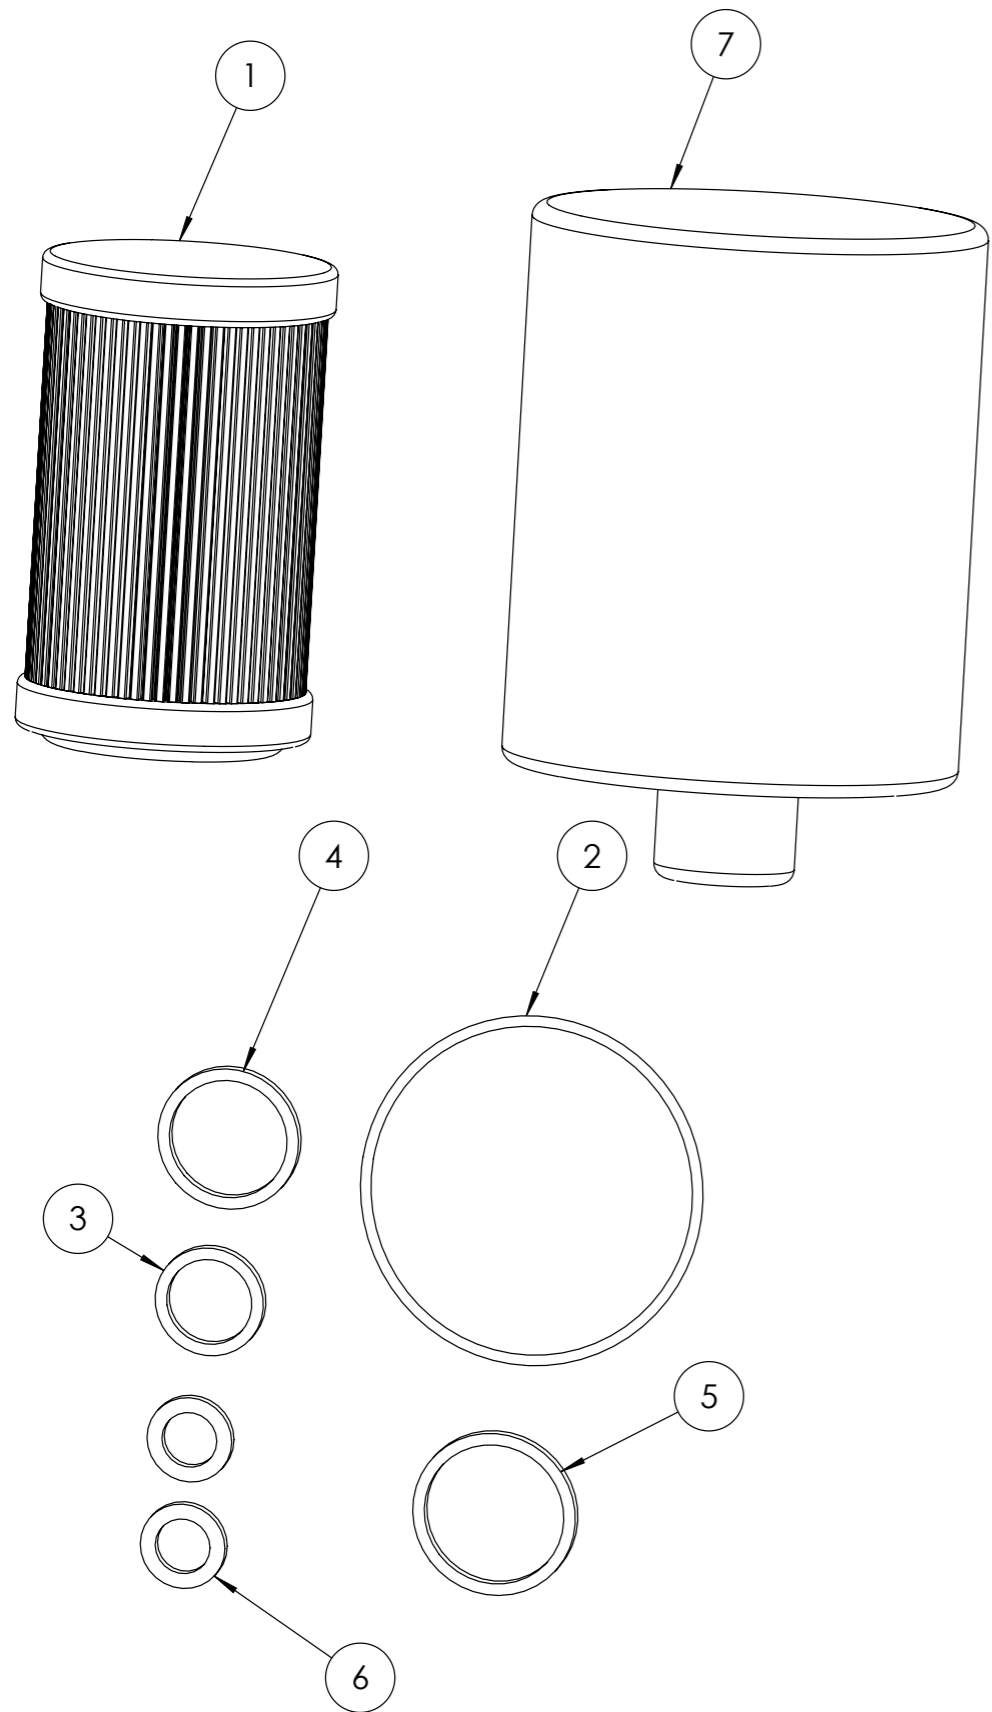

PART LIST

ITEM NO.	PART NUMBER	DESCRIPTION	QTY.
1	30-0115-028	Hydraulic filter	1
2	30-0121-042	O-ring	1
3	30-0121-058	Seal	1
4	30-0121-060	Seal	1
5	30-0121-061	Seal	1
6	30-0122-218	Seal	2
7	30-0170-128	Oil filter	1