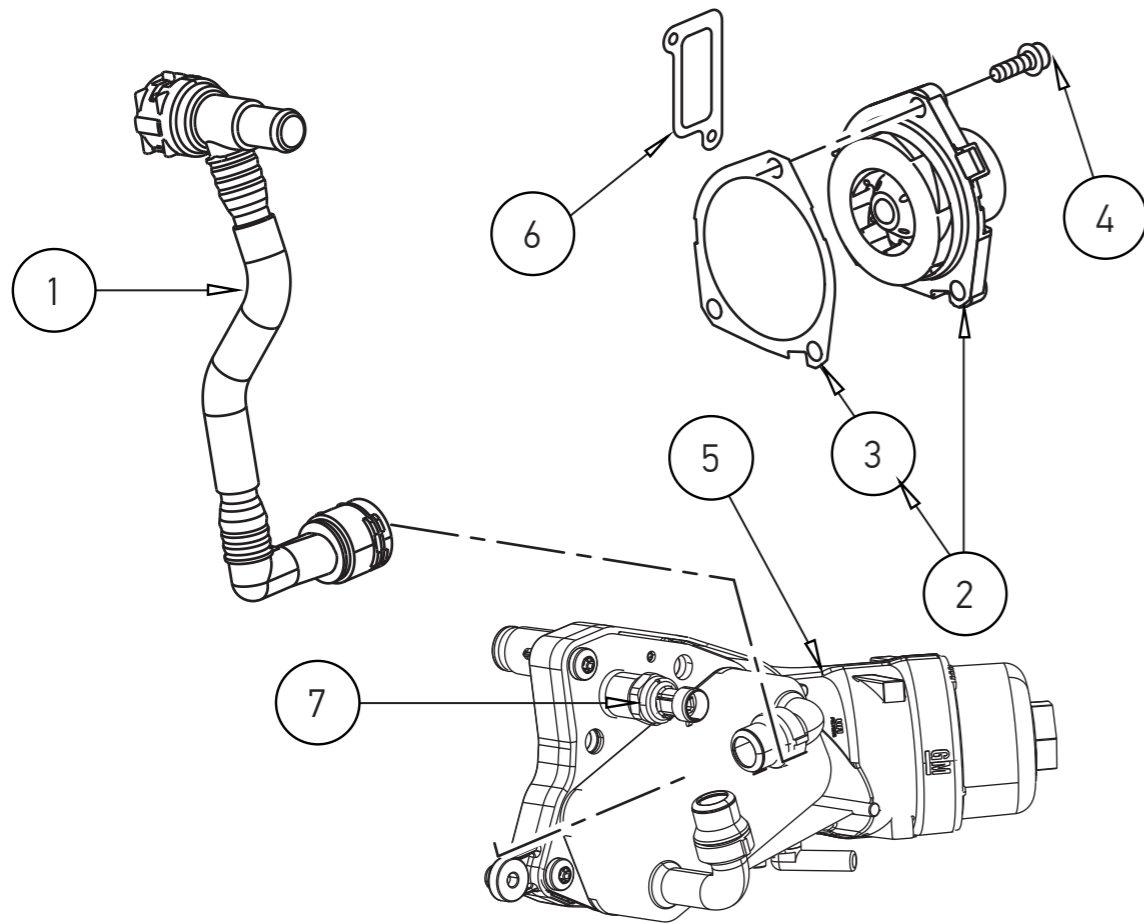

1.8.5 ENGINE OIL SYSTEM ASSEMBLY

OXE DIESEL PARTS CATALOGUE

PART LIST			
ITEM NO.	PART NUMBER	DESCRIPTION	QTY
1	30-0170-131	Hose, oil cooler outlet	1
2	30-0170-129	Pump, water, engine circulation	1
3	30-0170-132	Gasket, water pump	1
4	30-0170-133	Bolt, water pump	3
5	30-0114-007	Oil Filter Assy	1
6	30-0114-106	Gasket, engine cooling, water outlet	1
7	30-0116-050	Sensor, oil pressure