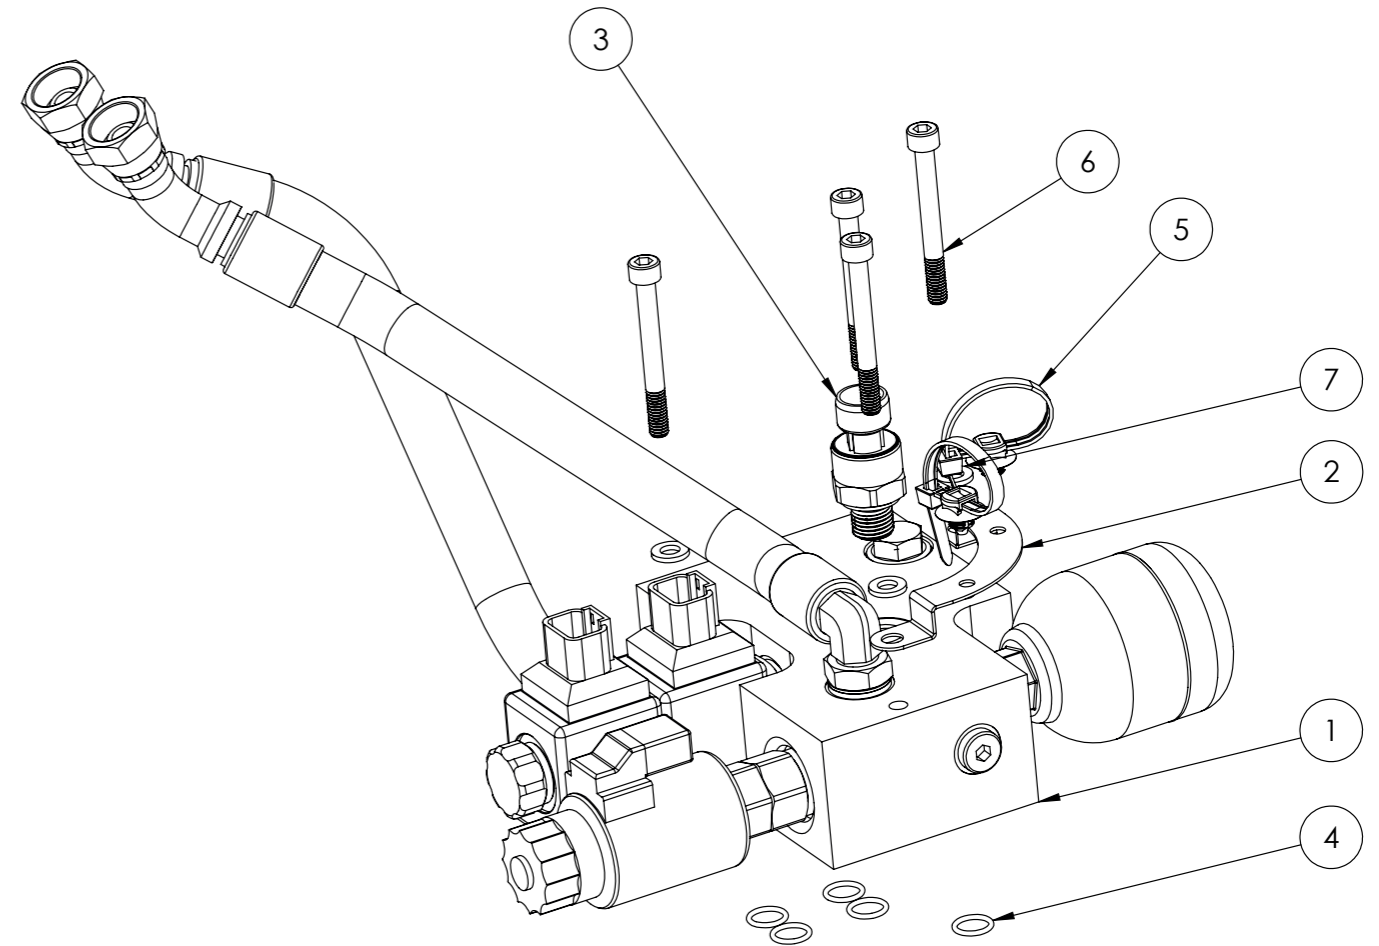

1.2.8 HYDRAULIC SYSTEM ASSEMBLY

30-0115-001
OXE DIESEL PARTS CATALOGUE

PART LIST			
ITEM NO.	PART NUMBER	DESCRIPTION	QTY.
1	30-0115-002	Valve block assembly, hydraulic	1
2	30-0115-032	Hydraulic pump assembly	1

1.2.8.1 VALVE BLOCK ASSEMBLY

30-0115-001
OXE DIESEL PARTS CATALOGUE

PART LIST			
ITEM NO.	PART NUMBER	DESCRIPTION	QTY.
1	30-0115-037	Valve block cpl	1
2	30-0115-047	Cable anchor hydraulic block	1
3	30-0116-052	Gearbox oil pressure sensor	1
4	30-0121-001	O-ring	6
5	30-0122-248	Pine clip	2
6	30-0130-028	Bolt	4
7	30-0130-191	Washer	4