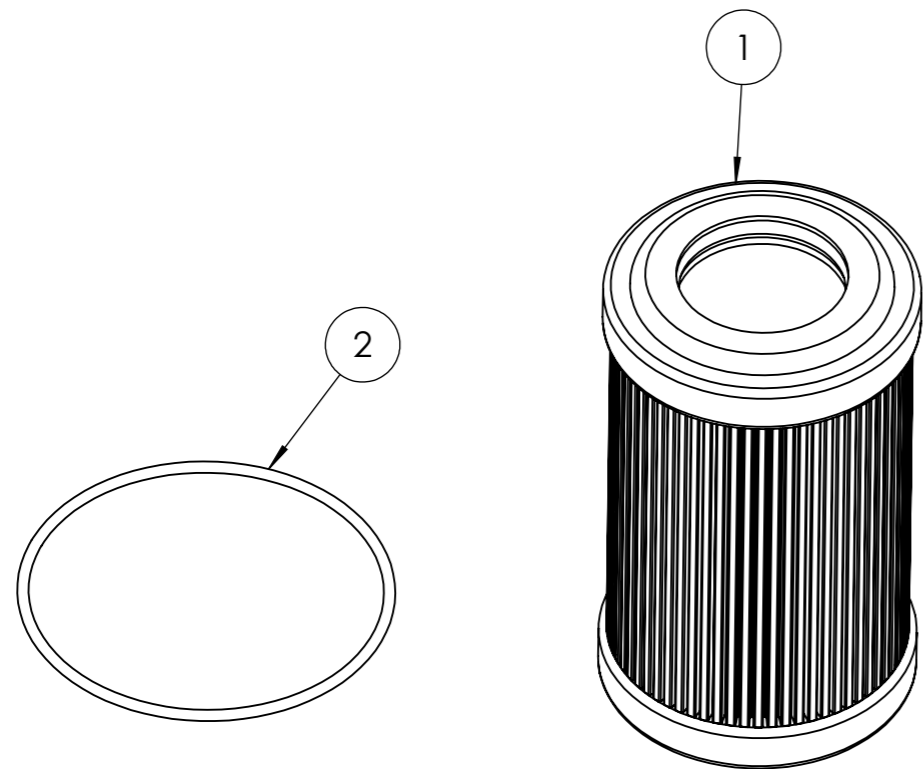

**1.9.13 HYDRAULIC OIL
FILTER KIT**

30-0190-921
OXE DIESEL PARTS CATALOGUE

PART LIST			
ITEM NO.	PART NUMBER	DESCRIPTION	QTY.
1	30-0115-028	Hydraulic filter	1
2	30-0121-042	O-ring	1