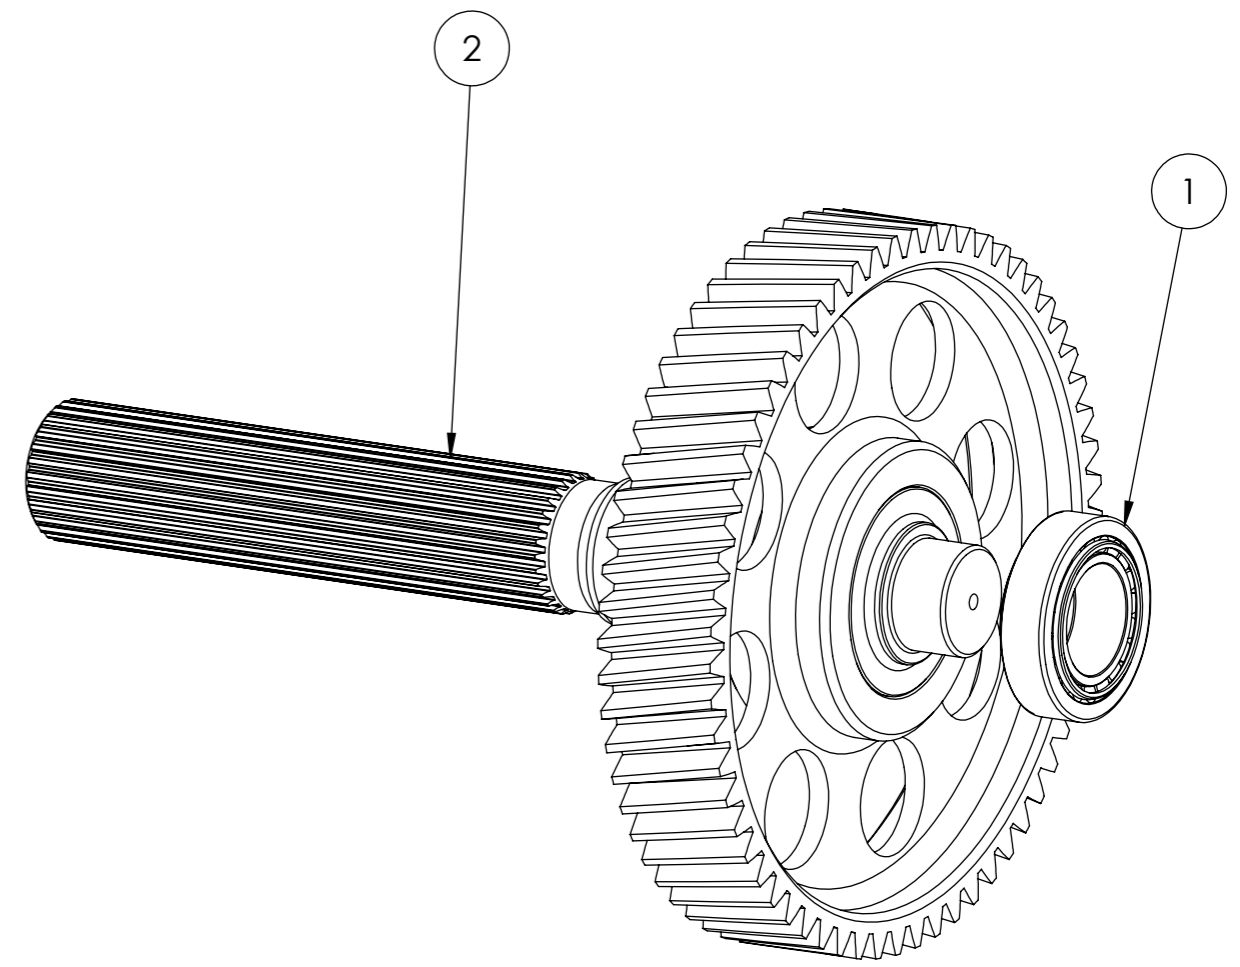

1.3.2 OUTPUT SHAFT ASSEMBLY

30-0112-041
OXE DIESEL PARTS CATALOGUE

PART LIST			
ITEM NO.	PART NUMBER	DESCRIPTION	QTY.
1	30-0120-007	Bearing	1
2	30-0112-038	Output shaft assembly	1