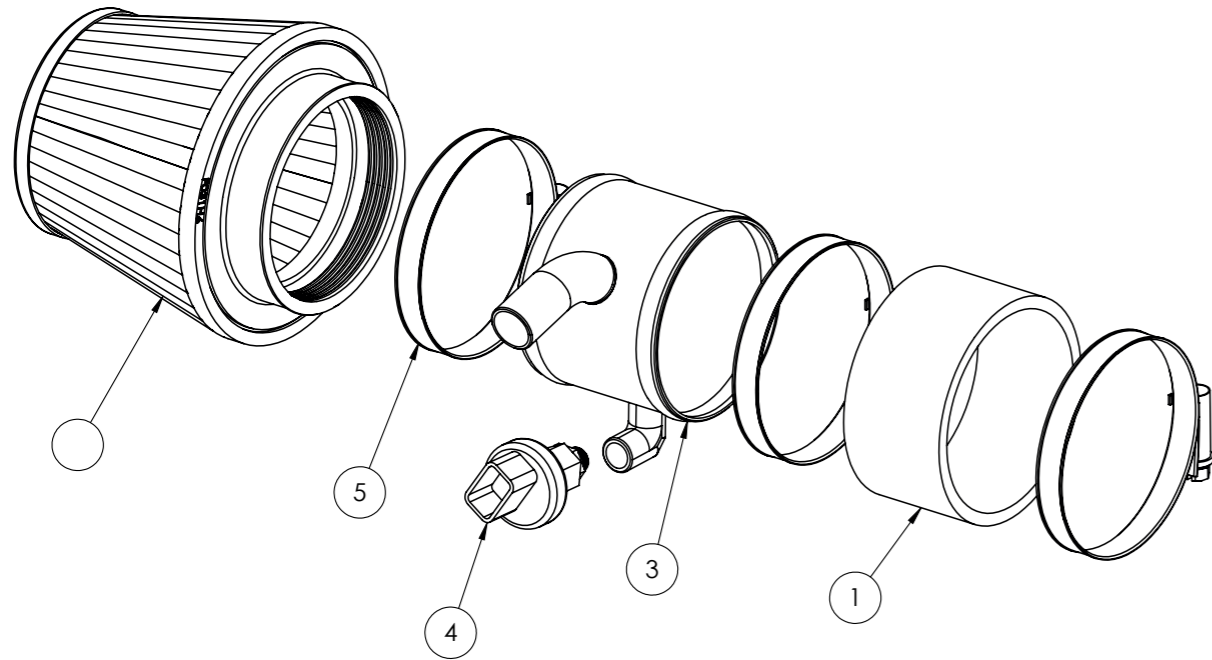

1.5.1.1 AIR INTAKE ASSEMBLY

30-0114-081
OXE DIESEL PARTS CATALOGUE

PART LIST			
ITEM NO.	PART NUMBER	DESCRIPTION	QTY.
1	30-0114-219	Air filter hose	1
2	30-0114-427	Air filter	1
3	30-0114-434	Air filter adapter	1
4	30-0116-020	Sensor	1
5	30-0122-056	Hose clamp	3