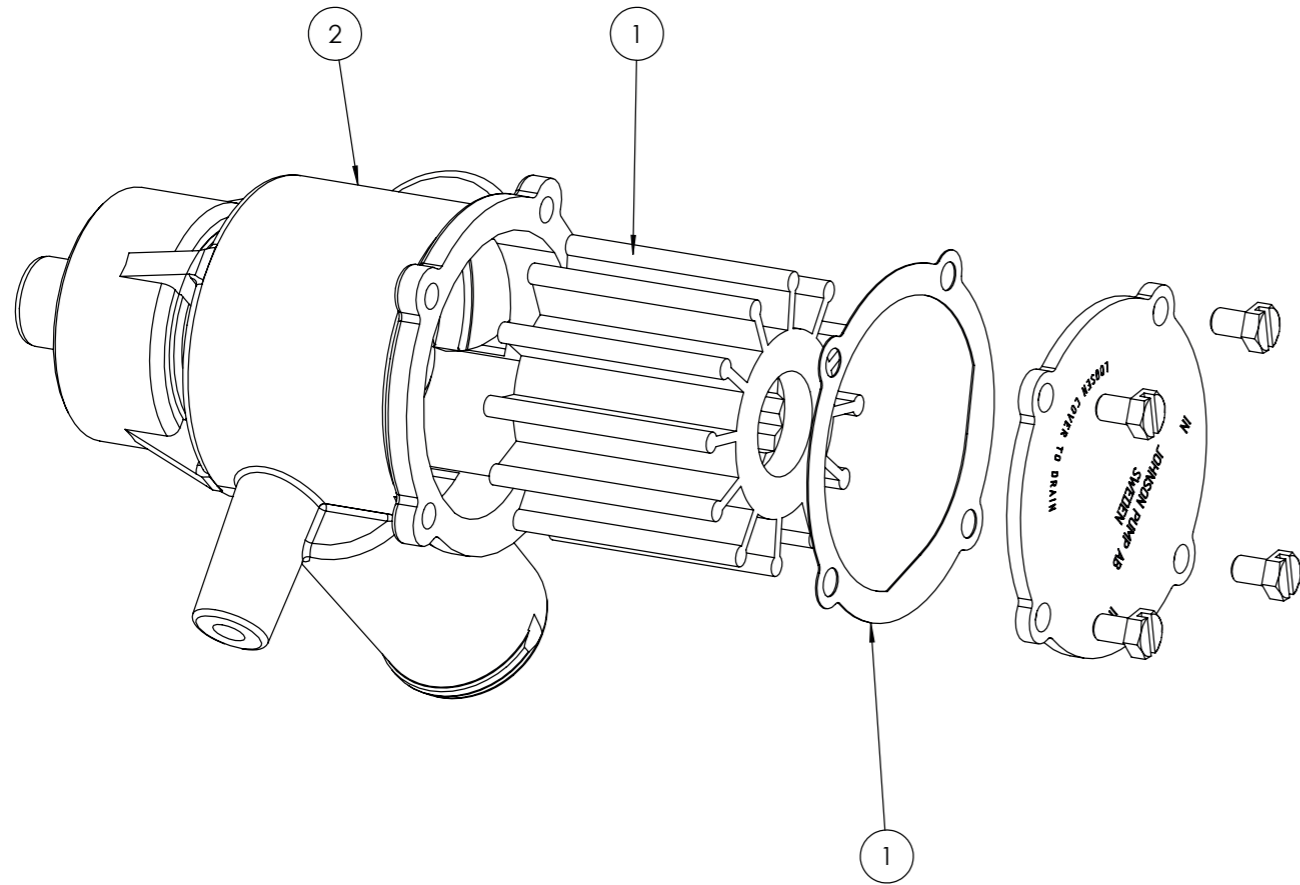

1.5.3.1.1 SEA WATER
PUMP CPL

30-0114-059

OXE DIESEL PARTS CATALOGUE

1.5.3.1.1 SEA WATER
PUMP CPL

30-0114-059

OXE DIESEL PARTS CATALOGUE

PART LIST			
ITEM NO.	PART NUMBER	DESCRIPTION	QTY.
1	30-0190-912	Impeller kit	1
2	30-0114-466	Water pump housing	1