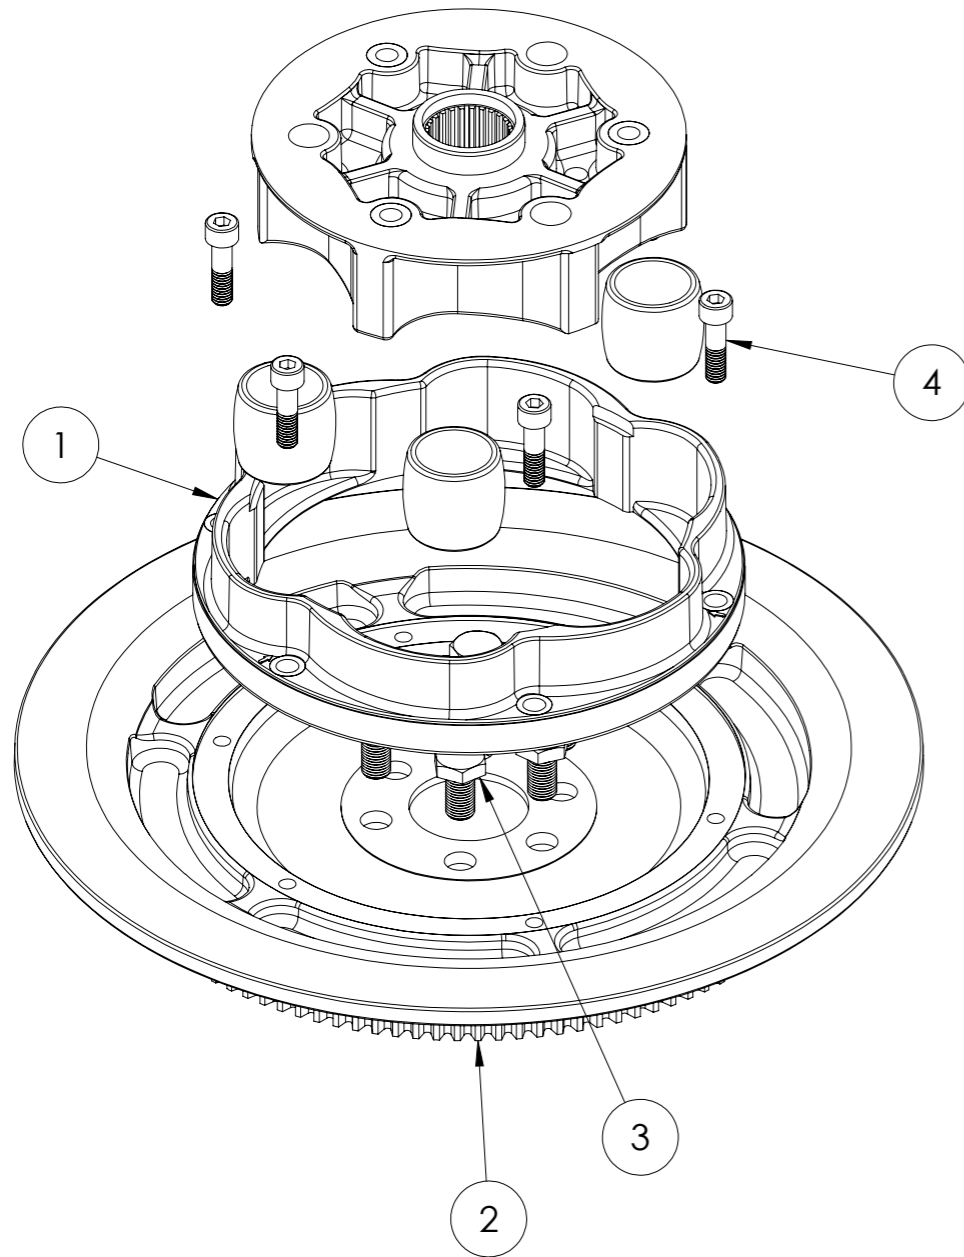

1.5.8 ENGINE BLOCK ASSEMBLY

30-0114-100
OXE DIESEL PARTS CATALOGUE

1.5.8 ENGINE BLOCK ASSEMBLY

30-0114-100
OXE DIESEL PARTS CATALOGUE

PART LIST			
ITEM NO.	PART NUMBER	DESCRIPTION	QTY.
1	30-0114-002	Engine block	1
2	30-0114-211	Plug	1
3	30-0114-212	Plug retainer	1
4	30-0114-213	Cover	1
5	30-0114-214	Cover retainer	1
6	30-0114-350	Plug	1
7	30-0114-355	Lifting eye	2
8	30-0116-050	Sensor	1
9	30-0116-904	Sensor	1
10	30-0121-012	O-ring	2
11	30-0121-025	O-ring	1
12	30-0122-246	Cable	1
13	30-0122-248	Pine clip	7
14	30-0122-249	P-clip	1
15	30-0122-252	Arrow-head clip	1
16	30-0130-020	Bolt	2
17	30-0130-153	Bolt	2
18	30-0130-191	Washer	1
19	30-0130-193	Washer	2
20	30-0130-240	Bolt	3
21	30-0130-243	Bolt	2
22	30-0130-246	Bolt	1
23	30-0130-349	Washer	1
24	30-0300-006	Read manual label	1
25	30-0300-010	Emission Label	1

**1.5.9 FLYWHEEL
ASSEMBLY**

30-0114-101
OXE DIESEL PARTS CATALOGUE

**1.5.9 FLYWHEEL
ASSEMBLY**

30-0114-101
OXE DIESEL PARTS CATALOGUE

PART LIST			
ITEM NO.	PART NUMBER	DESCRIPTION	QTY.
1	30-0114-058	Flex Coupling	1
2	30-0114-302	Flywheel	1
3	30-0114-468	Bolt	6
4	30-0130-043	Bolt	6