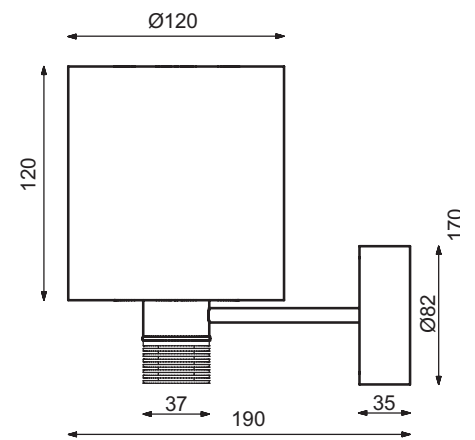

- High-Power LED 6 Watt, Ø Lebensdauer über 50.000 Stunden
- Lichtausbeute 440 lm
- Anschluss: 9-32 V DC, (12 V oder 24 V Bordnetz)
- Material: Aluminium, Messing, Edelstahl, Kunststoff
- Oberflächen: chrom-glanz, chrom-matt oder gold-glanz
- Schirme: Chintz, hell beige

Room light, reading light, bright and pleasant warm white light (3,000 K). With a soft touch on the integrated switch, the light can be continuous dimmed. The memory function saves the last setting. With USB-charger. Integrated voltage stabilization.

- High-Power LED 6 Watt, Ø Lifespan over 50,000 hours
- Light output: 440 lm
- Connection: 9-32 V DC, (12 V or 24 V power on board)
- Material: aluminum, brass, stainless steel, plastic
- Surfaces: chrome gloss, chrome matt or gold gloss
- Screens: Chintz, light beige

Betriebsspannung: 9-32 V DC
Operating voltage: 9-32 V DC

inkl. LED
including LED

Einsatzbereich Wand
Application wall

Einsatz in Innenräumen
for indoor use

Schutzklasse drei
protection class three

Montage an Möbeln, entflammbar über 200°C
mounting to furnitures flammable over 200°C

inkl. Dimmer
including dimmer

Material: Aluminium, Messing, Edelstahl, Kunststoff
material aluminum, brass, stainless steel, plastic

Durchschnittlich gesamter Lichtstrom 440 Lumen
average total light current 440 lumen

Art.-no.	Bezeichnung description	Oberfläche surface	Lichtfarbe light color	Anmerkung Note
250 238 05	LED-NOVA XL 6 W	chrom-glanz chrome gloss	warmweiß (3000K) warm white (3000 K)	
250 238 07	LED-NOVA XL 6 W	chrom-matt chrome matt	warmweiß (3000K) warm white (3000 K)	
250 238 09	LED-NOVA XL 6 W	gold-glanz golden gloss	warmweiß (3000K) warm white (3000 K)	
700 071 05	LED-NOVA XL HV 7 W	chrom-glanz chrome gloss	warmweiß (3000K) warm white (3000 K)	230 V~ variant, 35mm Sockel, no USB charger option 230V~ variant, 35mm base, no USB charger option
700 071 07	LED-NOVA XL HV 7 W	chrom-matt chrome matt	warmweiß (3000K) warm white (3000 K)	230 V~ variant, 35mm Sockel, no USB charger option 230V~ variant, 35 mm base, no USB charger option
700 071 09	LED-NOVA XL HV 7 W	gold-glanz golden gloss	warmweiß (3000K) warm white (3000 K)	230 V~ variant, 35 mm Sockel, no USB charger option 230V~ variant, 35 mm base, no USB charger option