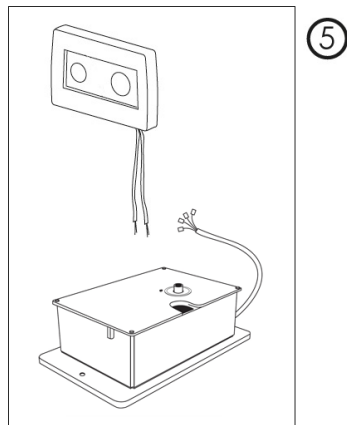

SPARE PART LIST TOILETS TECMA DESIGN AND FLEXI LINE

X-light / Privilege / Evolution / Breeze / E-Breeze / Silence Plus 2G / Elegance 2G / Silence Plus / Elegance Saninautico / Prestige

* VALID BEFORE 2015
(PLUG AND PLAY REPLACED WITH
NEW SOLENOID N. (6))