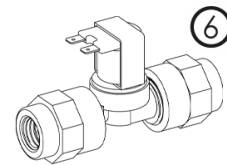

SPARE PART LIST TOILETS TECMA DESIGN AND FLEXI LINE

X-light / Privilege / Evolution / Breeze / E-Breeze / Silence Plus 2G / Elegance 2G / Silence Plus / Elegance Saninautico / Prestige

* VALID BEFORE 2015
(PLUG AND PLAY REPLACED WITH
NEW SOLENOID N. (6))