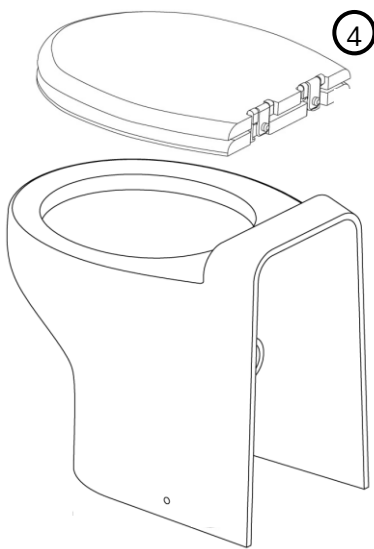

SPARE PART LIST TOILETS TECMA DESIGN AND FLEXI LINE

X-light / Privilege / Evolution / Breeze / E-Breeze / Silence Plus 2G / Elegance 2G / Silence Plus / Elegance Saninautico / Prestige

* VALID BEFORE 2015
(PLUG AND PLAY REPLACED WITH
NEW SOLENOID N. (6))