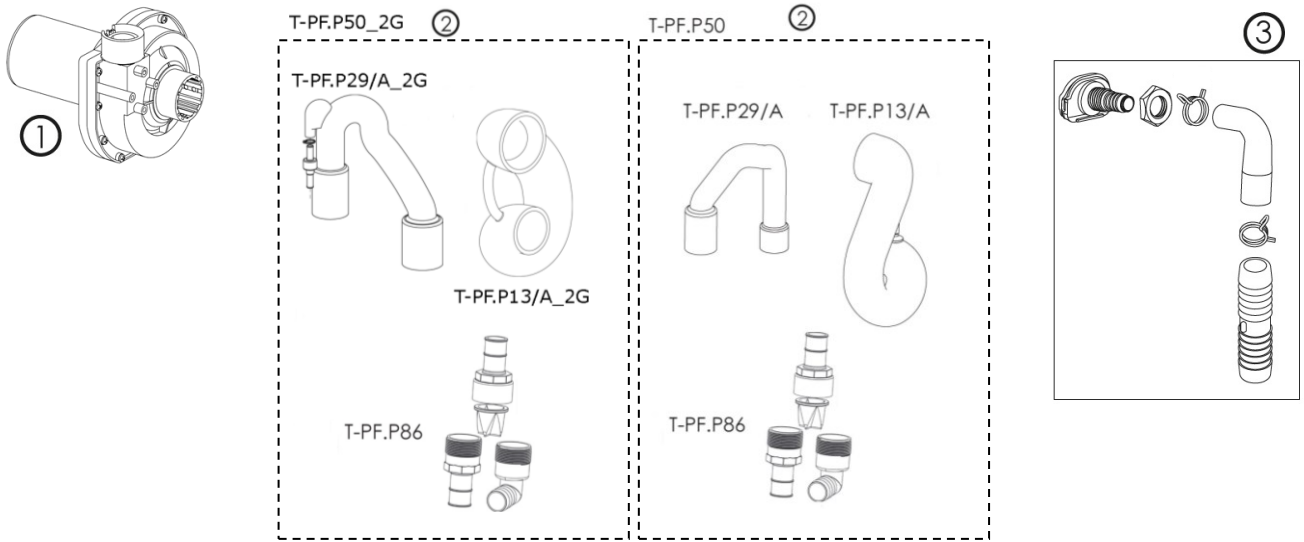

SPARE PART LIST TOILETS TECMA DESIGN AND FLEXI LINE

**X-light / Privilege / Evolution / Breeze / E-Breeze / Silence Plus 2G / Elegance 2G / Silence Plus / Elegance Saninautico / Prestige**

\* VALID BEFORE 2015  
(PLUG AND PLAY REPLACED WITH  
NEW SOLENOID N. (6))