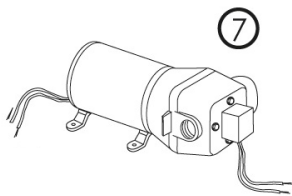

SPARE PART LIST TOILETS TECMA DESIGN AND FLEXI LINE

X-light / Privilege / Evolution / Breeze / E-Breeze / Silence Plus 2G / Elegance 2G / Silence Plus / Elegance Saninautico / Prestige

* VALID BEFORE 2015
(PLUG AND PLAY REPLACED WITH
NEW SOLENOID N. (6))

** OPTIONAL
(ONLY FOR TOILET EMBEDDED
SOLENOID INSTALLATIONS)